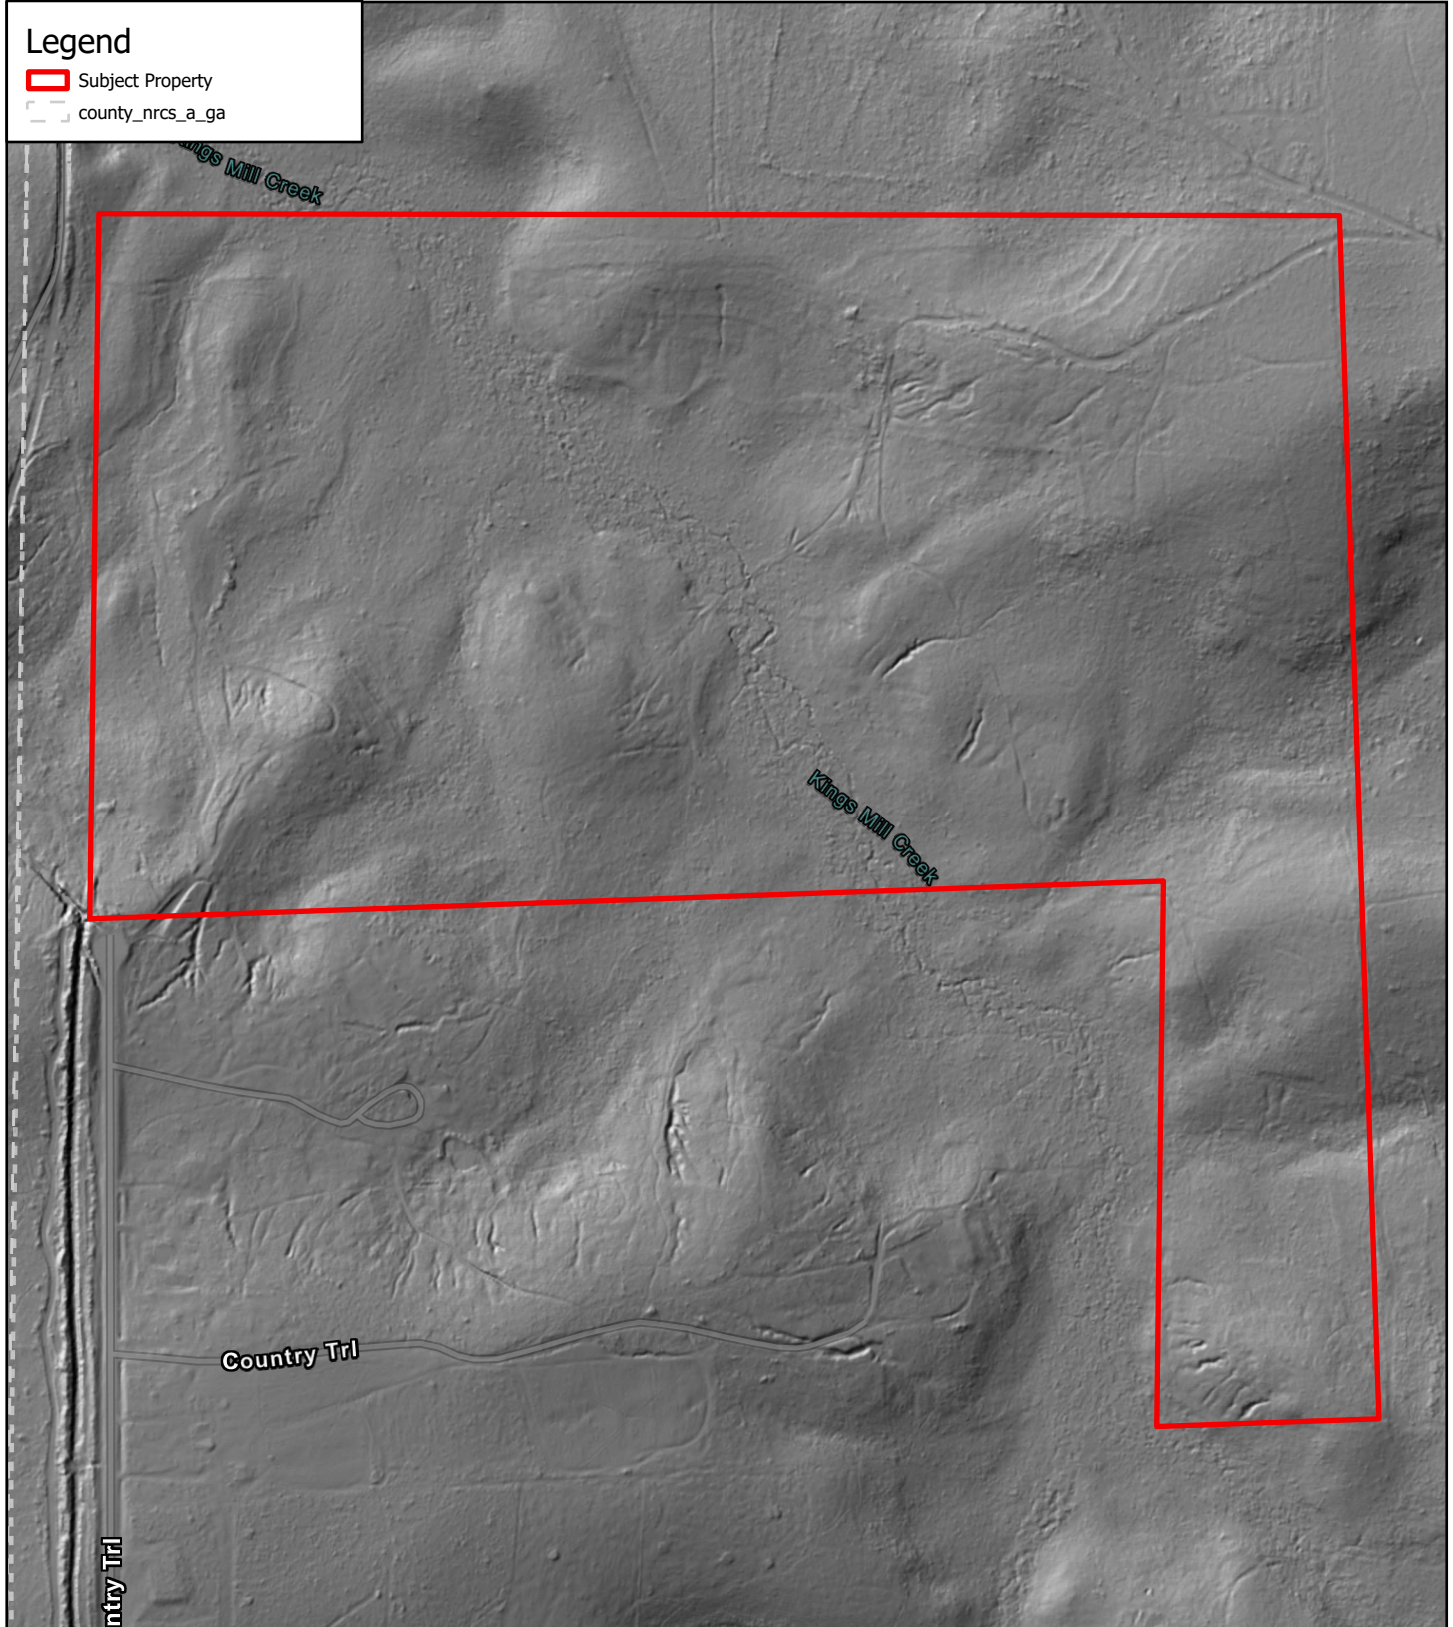

Legend

-  Subject Property
-  county_nracs_a_ga

Marion County, GA - 128 Acres
Terrain Map

JACK R FRANKHOUSER, ALC
REALTOR/FORESTER
ACCREDITED LAND CONSULTANT
912-678-5920 | GH.LAND.COM

2024

Coordinate System: NAD 1983 UTM Zone 16N

Center: 84.6324°W 32.5068°N

1 inch equals 460 feet