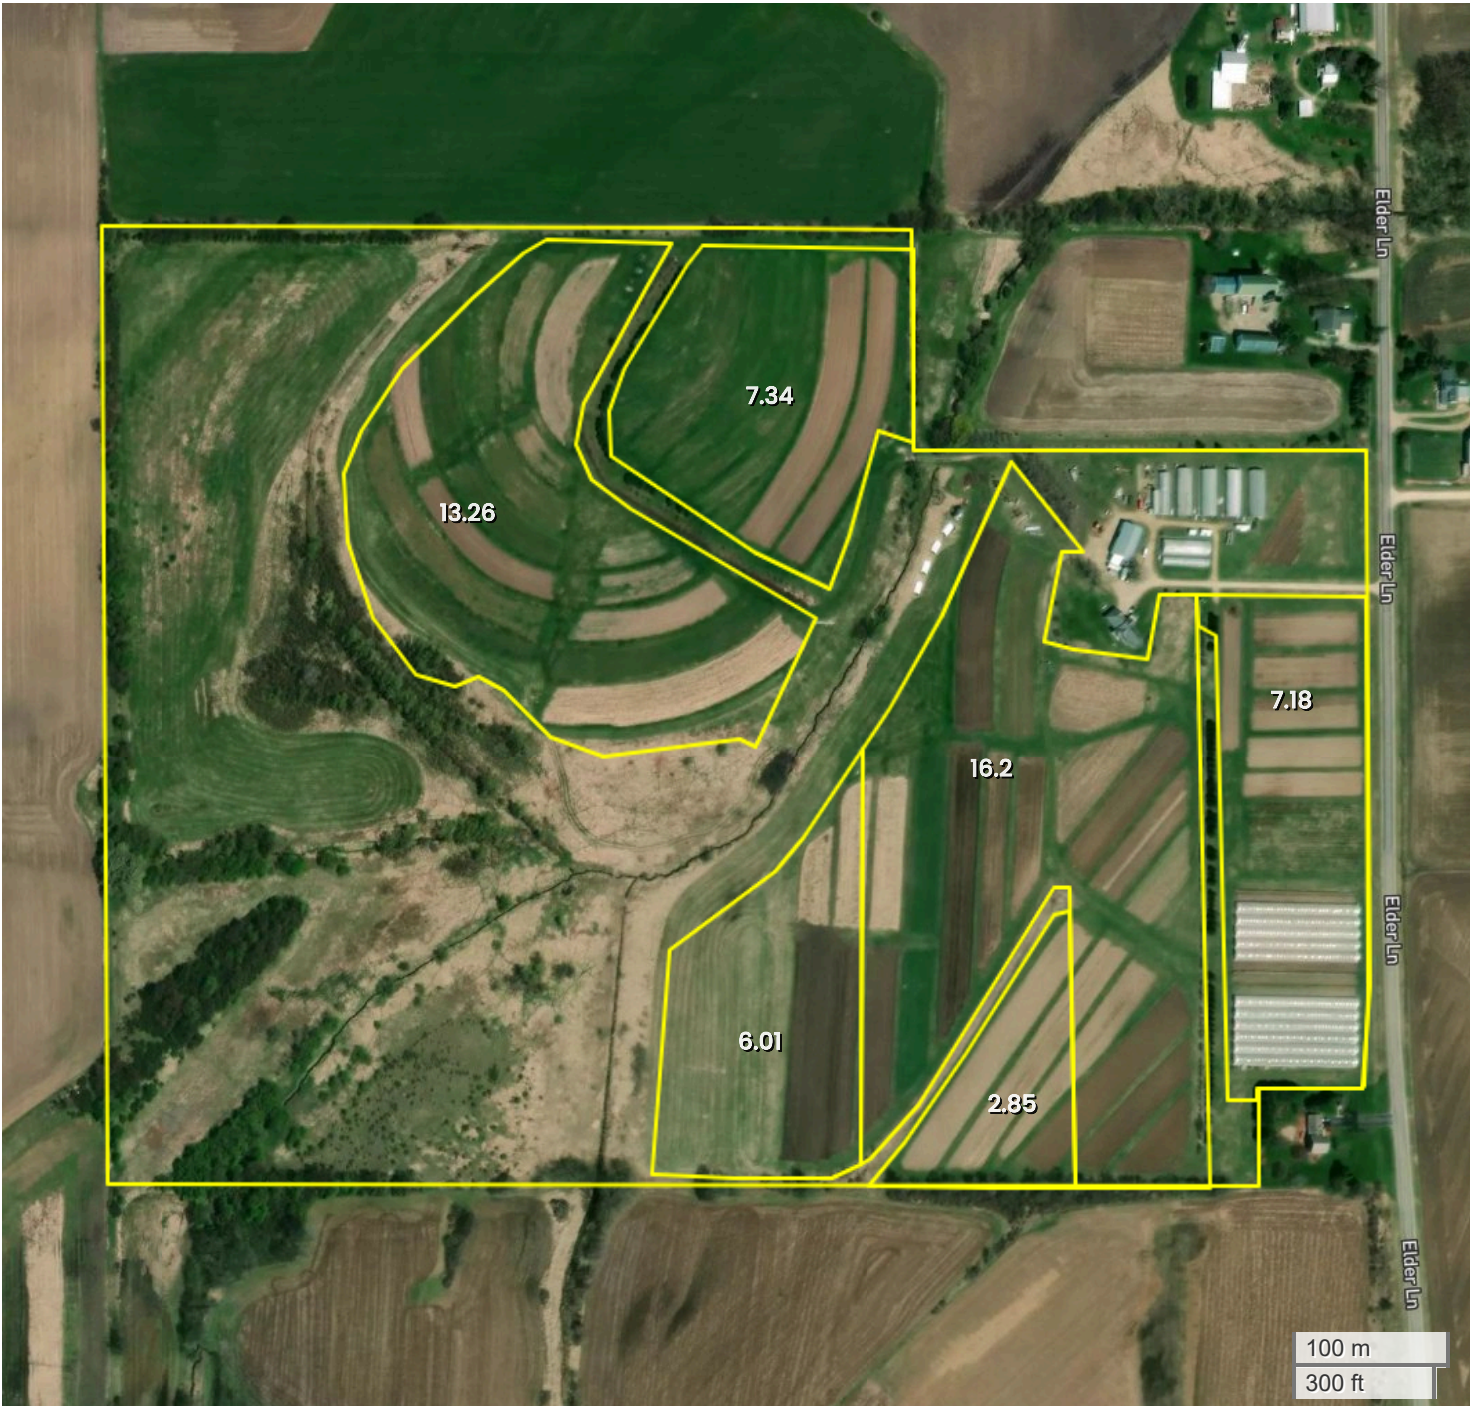

UNDEFINED FARM (108.03 AC TOTAL, 52.84 AC TILLABLE)

AERIAL MAP

Center: 43.221433, -89.170619

27-9N-11E

Bristol Township

Dane County, WI

FarmWorth, LLC makes no representations or warranties, express or implied, as to the accuracy of any information, data, numerical values, boundaries, or any other information generated through the use of FarmWorth.com. User is solely responsible for independently investigating and determining all information provided through FarmWorth.com prior to use and waives any and all claims against FarmWorth, LLC for any inaccuracies or inconsistencies in the information and/or data.