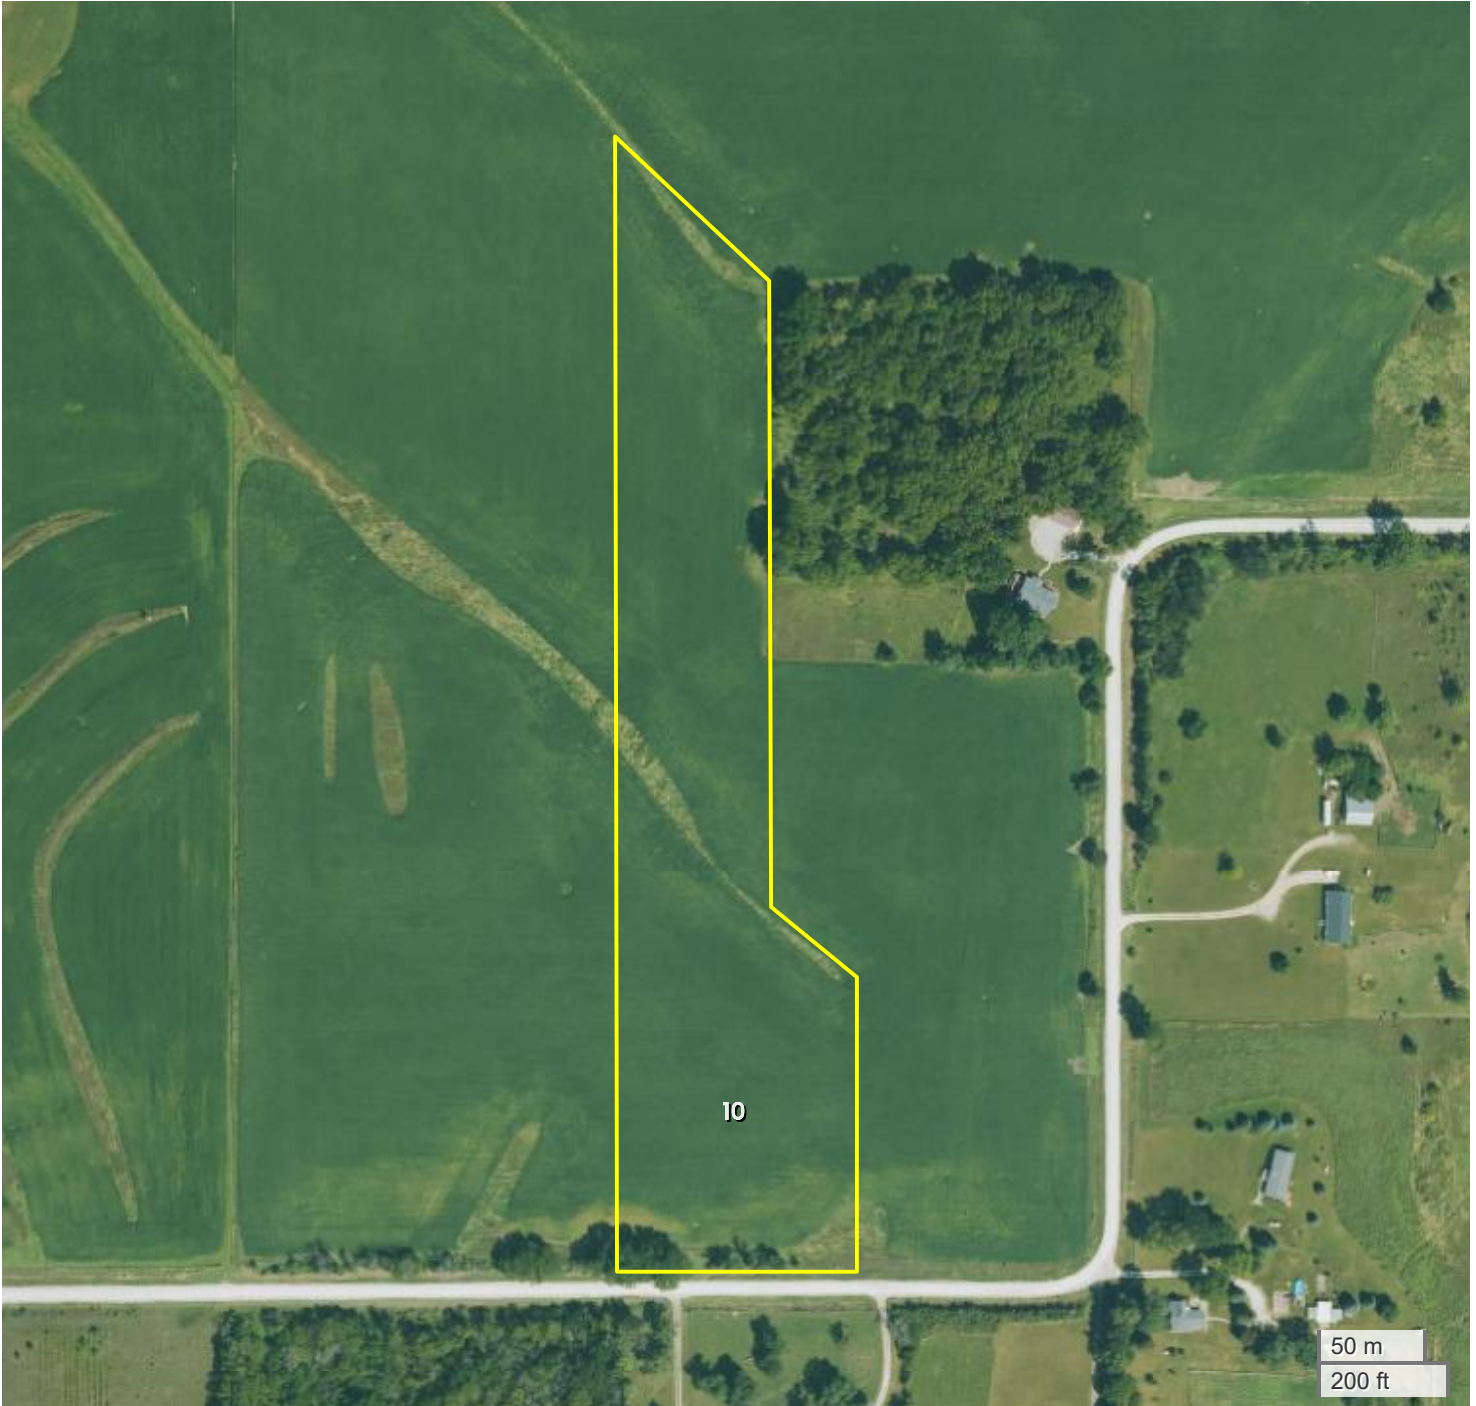

WARREN COUNTY BUILDING SITE 3
AERIAL MAP

Center: 41.350703, -93.723915

34-76N-25W
Jefferson Township
Warren County, IA

FarmWorth, LLC makes no representations or warranties, express or implied, as to the accuracy of any information, data, numerical values, boundaries, or any other information generated through the use of FarmWorth.com. User is solely responsible for independently investigating and determining all information provided through FarmWorth.com prior to use and waives any and all claims against FarmWorth, LLC for any inaccuracies or inconsistencies in the information and/or data.