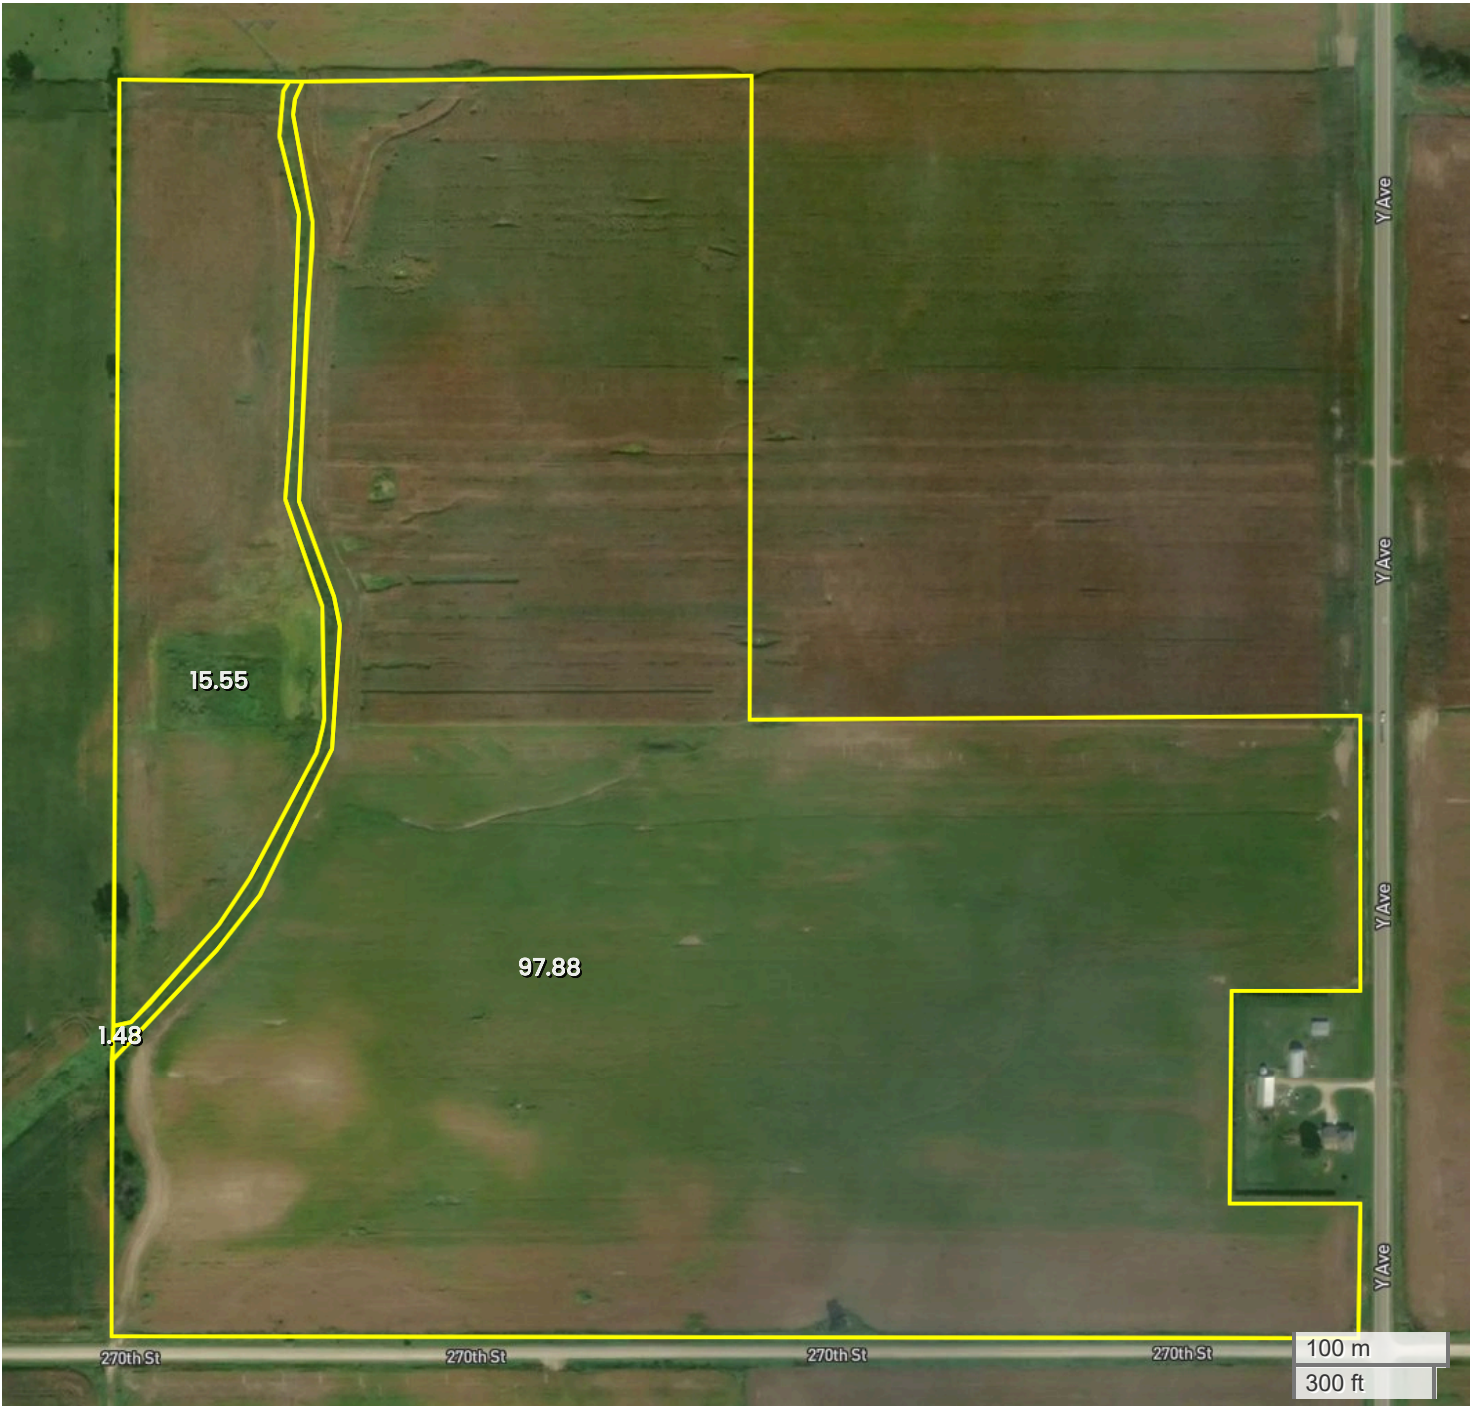

KANE BREMER CO FARM

AERIAL MAP

Center: 42.660328, -92.086718

25-91N-11W
Franklin Township
Bremer County, IA

FarmWorth, LLC makes no representations or warranties, express or implied, as to the accuracy of any information, data, numerical values, boundaries, or any other information generated through the use of FarmWorth.com. User is solely responsible for independently investigating and determining all information provided through FarmWorth.com prior to use and waives any and all claims against FarmWorth, LLC for any inaccuracies or inconsistencies in the information and/or data.