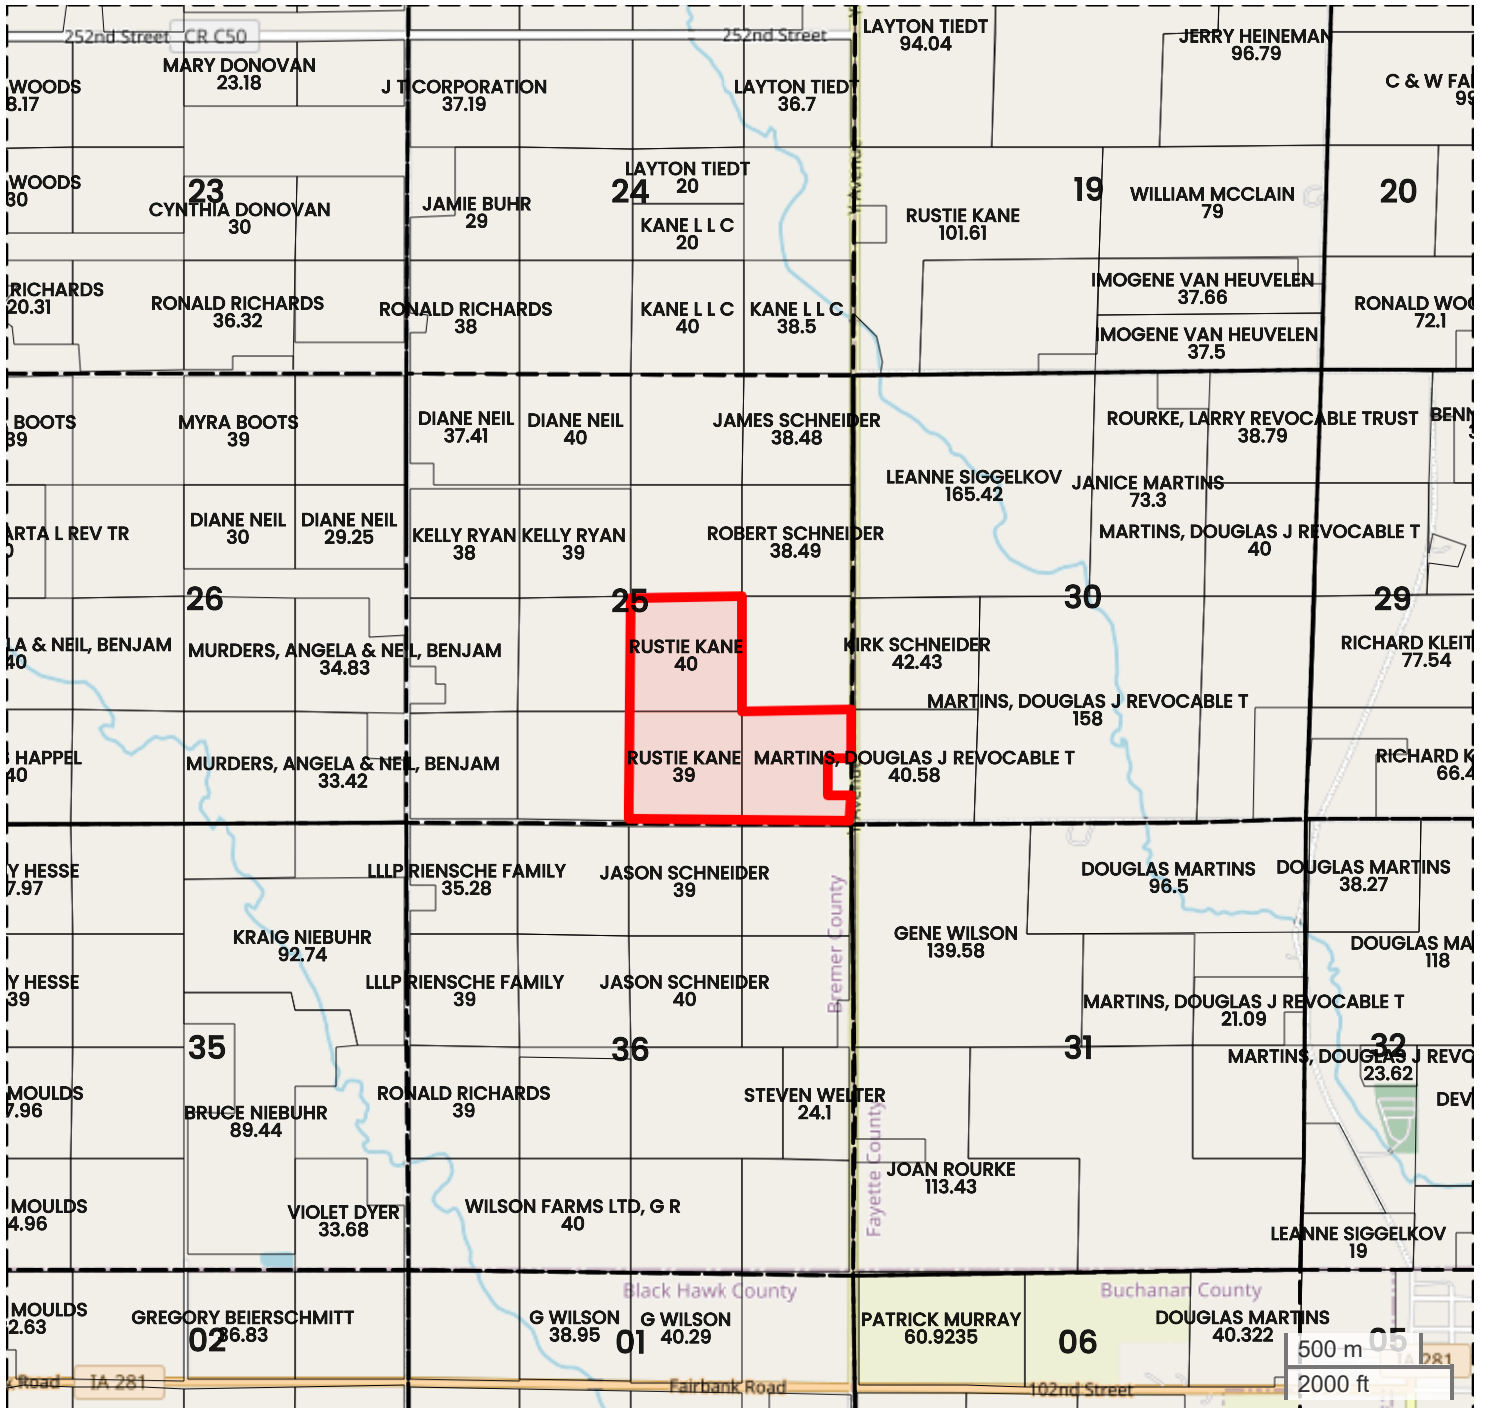

KANE BREMER CO FARM PLAT MAP

Center: 42.660344, -92.086716

25-91N-11W
Franklin Township
Bremer County, IA

FarmWorth, LLC makes no representations or warranties, express or implied, as to the accuracy of any information, data, numerical values, boundaries, or any other information generated through the use of FarmWorth.com. User is solely responsible for independently investigating and determining all information provided through FarmWorth.com prior to use and waives any and all claims against FarmWorth, LLC for any inaccuracies or inconsistencies in the information and/or data.