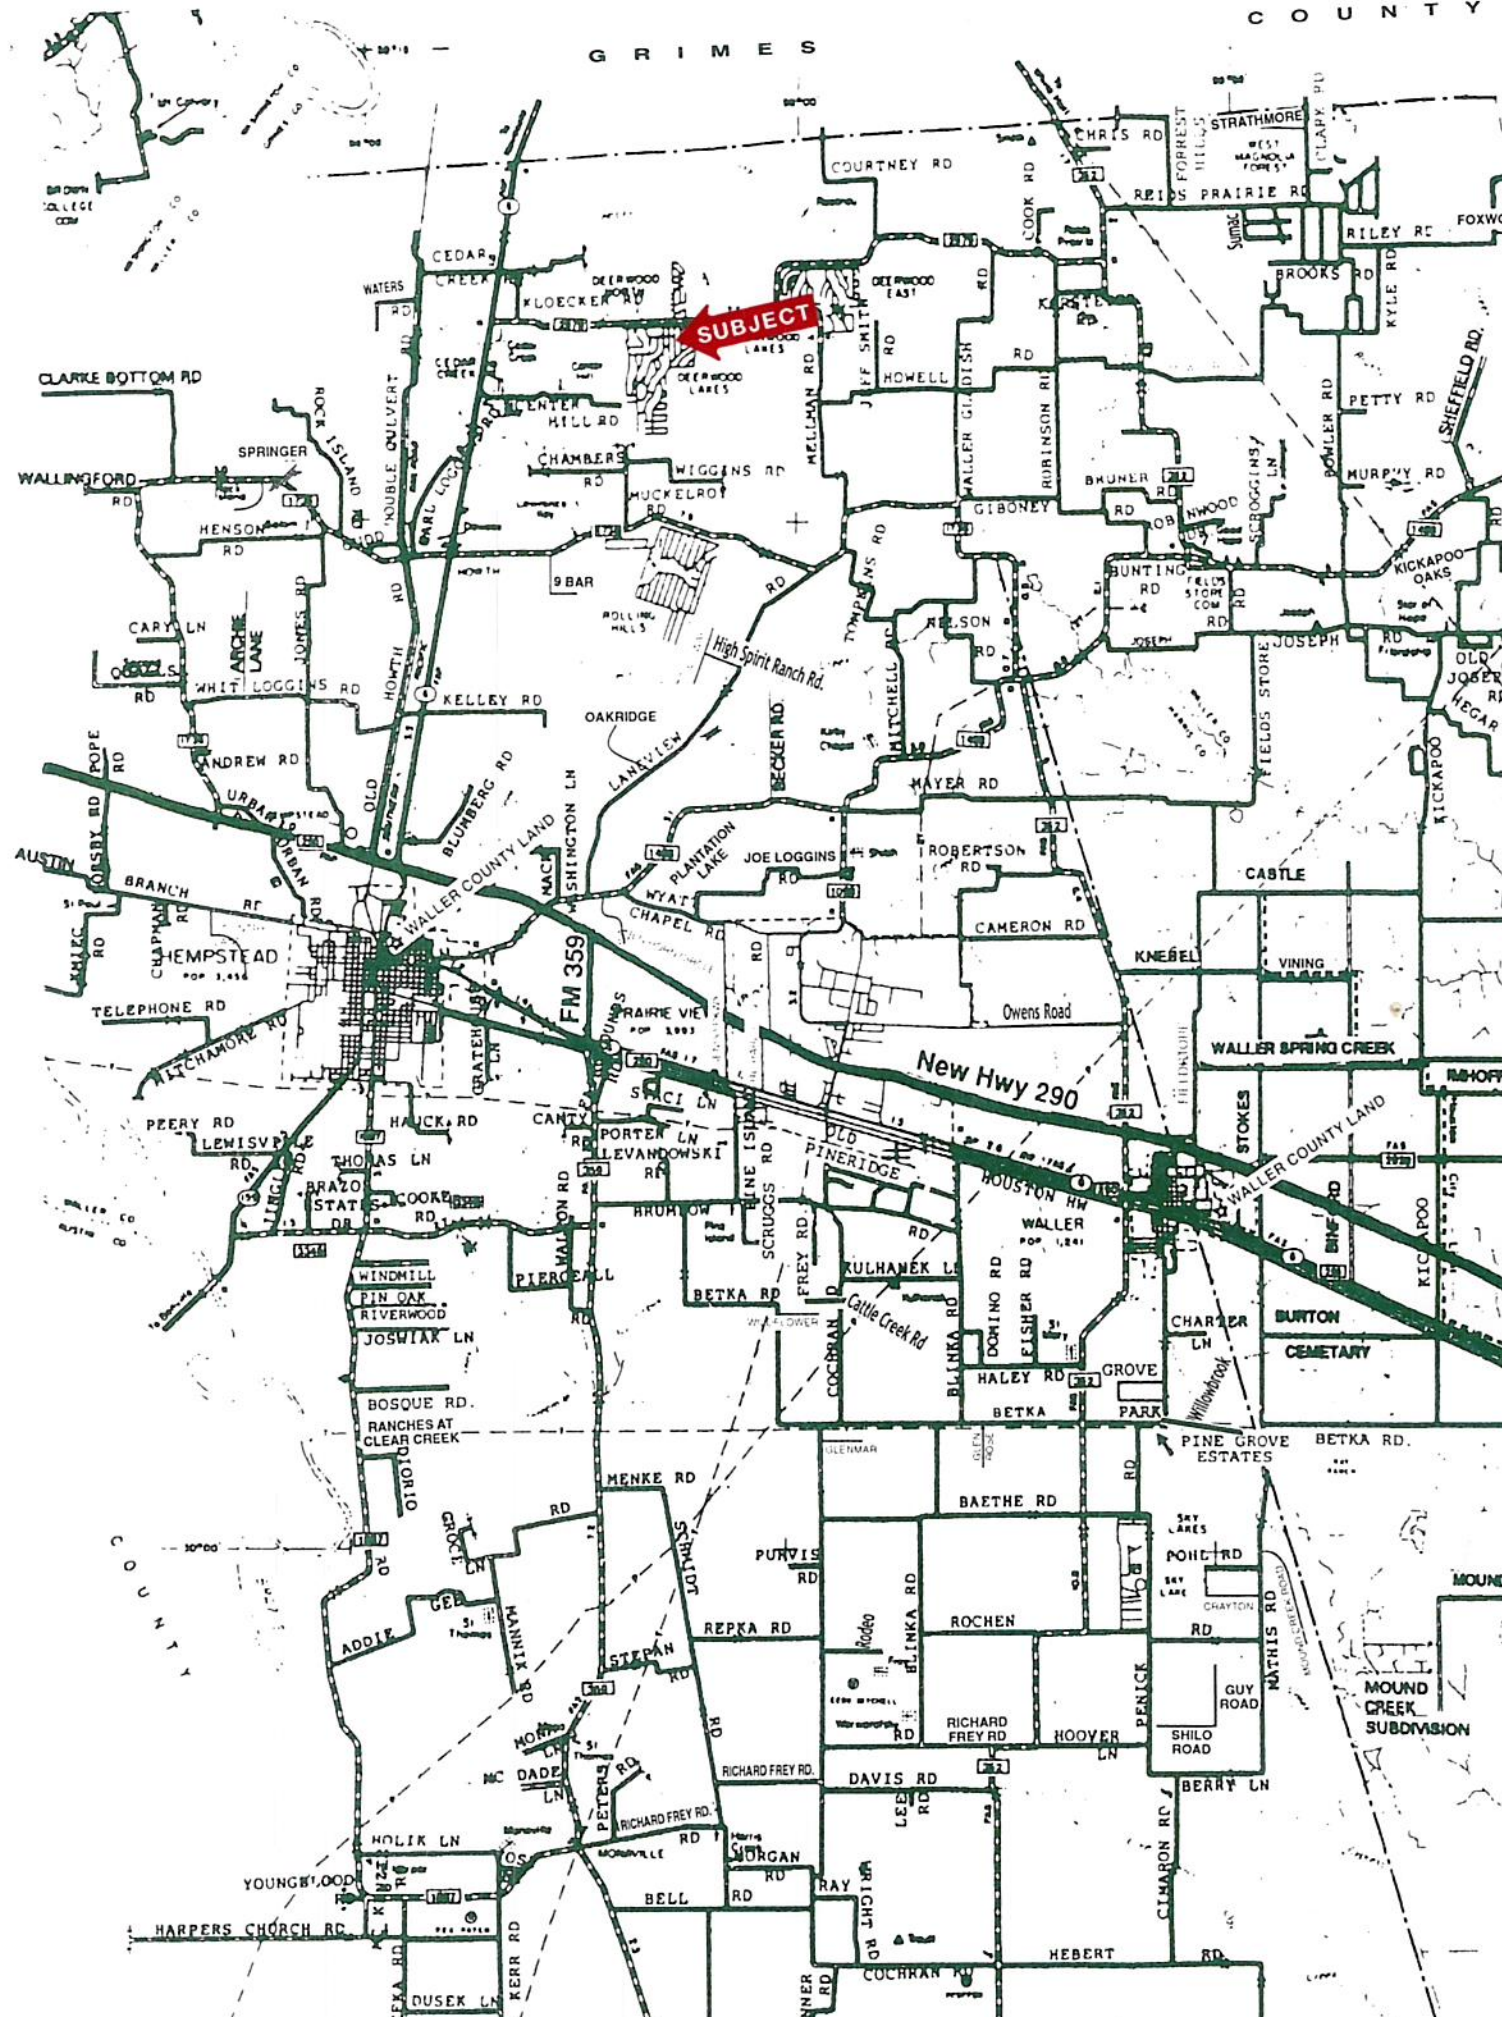

GRIMES COUNTY

SUBJECT

New Hwy 290

FM 359

High Spirit Ranch Rd.

MOUND CREEK SUBDIVISION