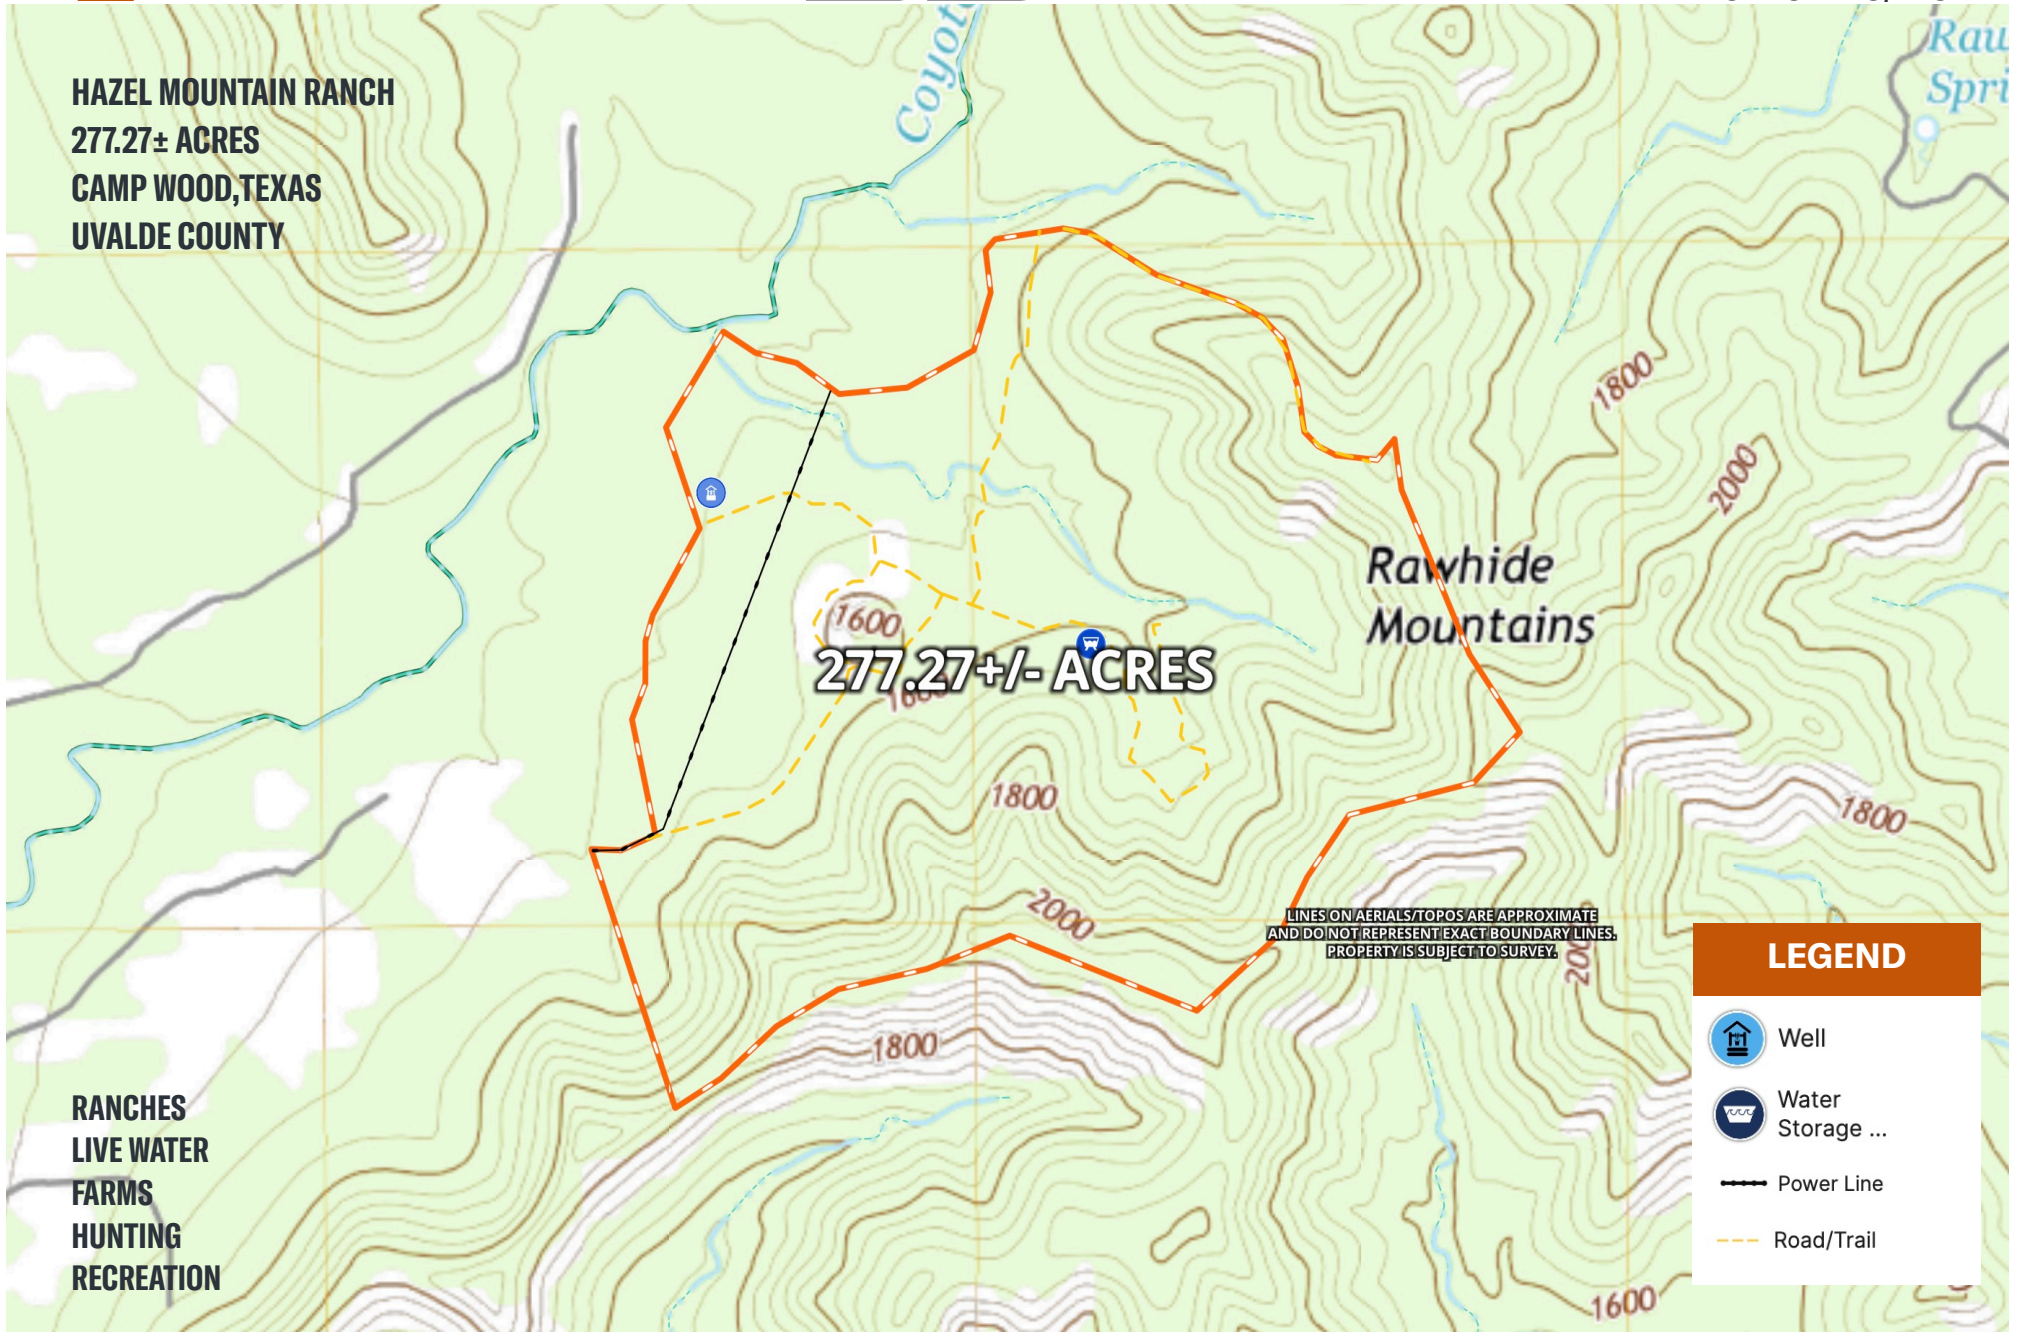

BOWNDS RANCHES

BRANDON BOWNDS, BROKER

HAZEL MOUNTAIN RANCH
277.27± ACRES
CAMP WOOD, TEXAS
UVALDE COUNTY

277.27±/- ACRES

Rawhide Mountains

Coyote

Rau
Spre

LINES ON AERIALS/TOPOS ARE APPROXIMATE
AND DO NOT REPRESENT EXACT BOUNDARY LINES.
PROPERTY IS SUBJECT TO SURVEY.

LEGEND

- Well
- Water Storage ...
- Power Line
- Road/Trail

RANCHES
LIVE WATER
FARMS
HUNTING
RECREATION