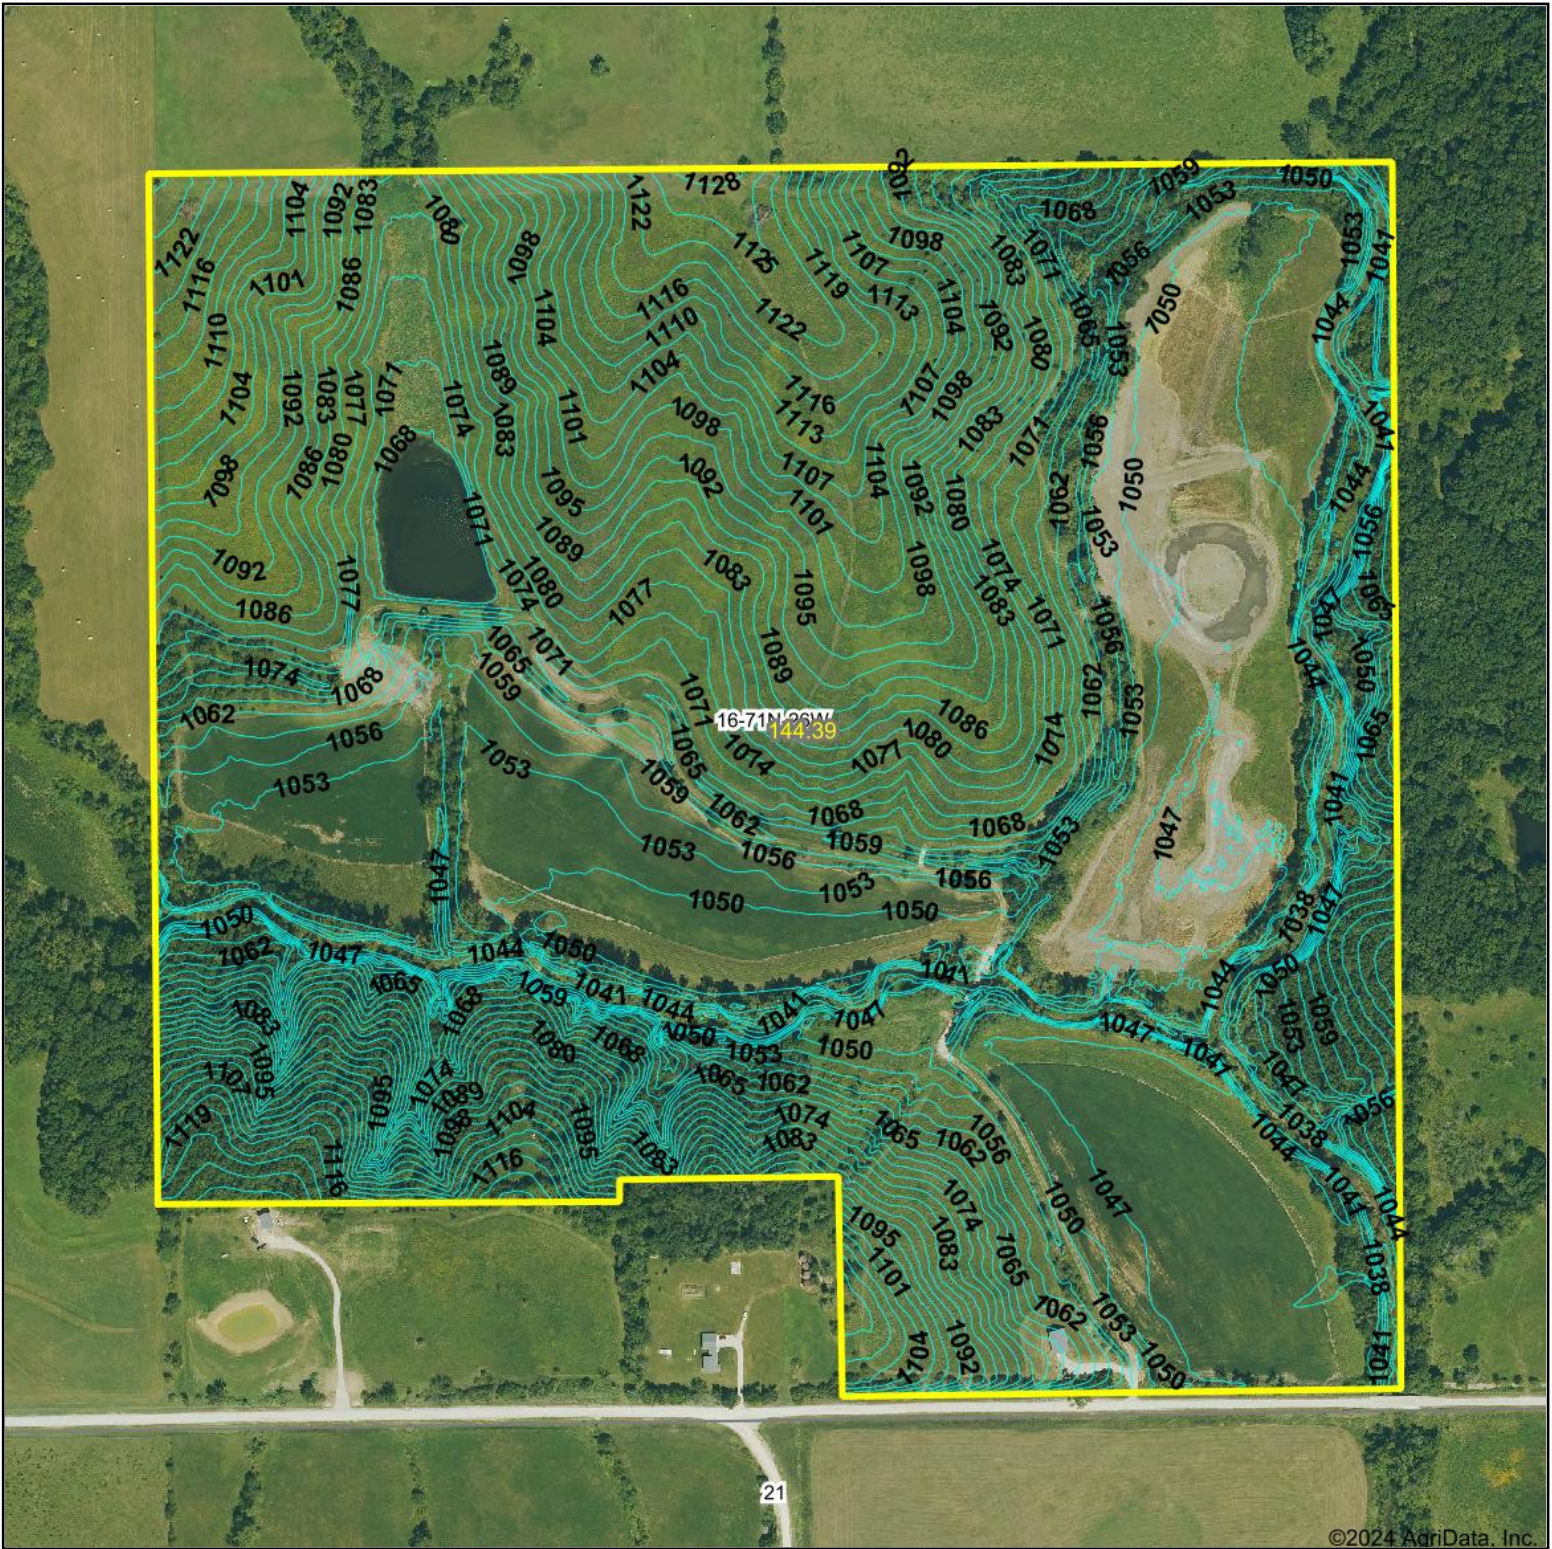

Topography Contours

©2024 AgriData, Inc.

Hawkeye Farm Mgmt & Real Estate

Maps Provided By:

© AgriData, Inc. 2023 www.AgriDataInc.com

Source: USGS 1 meter dem

Interval(ft): 3.0

Min: 1,031.6

Max: 1,130.0

Range: 98.4

Average: 1,071.1

Standard Deviation: 23.72 ft

0ft 470ft 939ft

8/19/2024

16-71N-26W
Clarke County
Iowa

Boundary Center: 40° 56' 42.13, -93° 51' 17.46