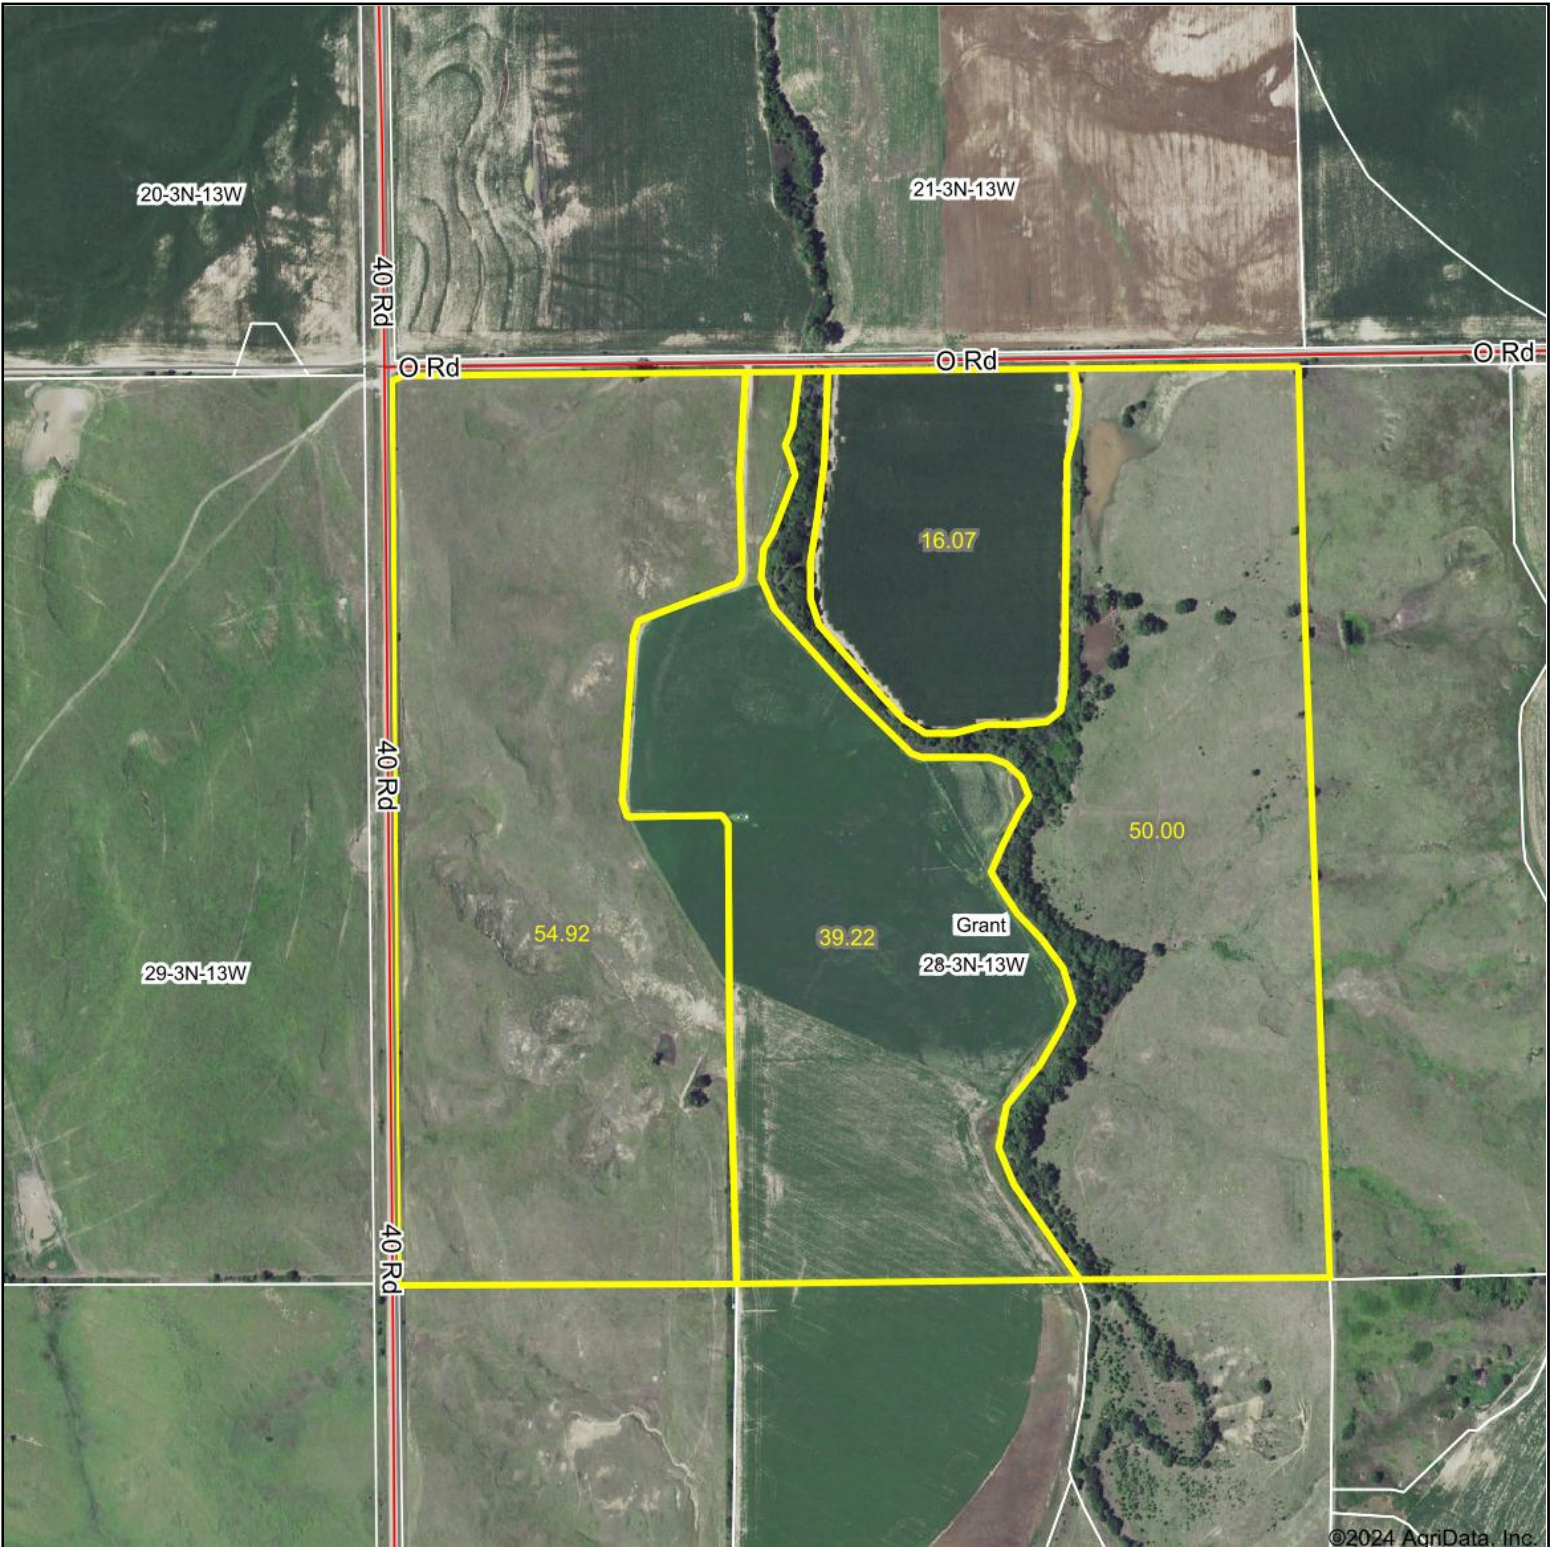

Aerial Map

AgTeam
Land Brokers

Boundary Center: 40° 12' 4.41, -98° 47' 47.63

28-3N-13W
Franklin County
Nebraska

Maps Provided By:

© AgriData, Inc. 2023 www.AgriDataInc.com

10/29/2024

Field borders provided by Farm Service Agency as of 5/21/2008.