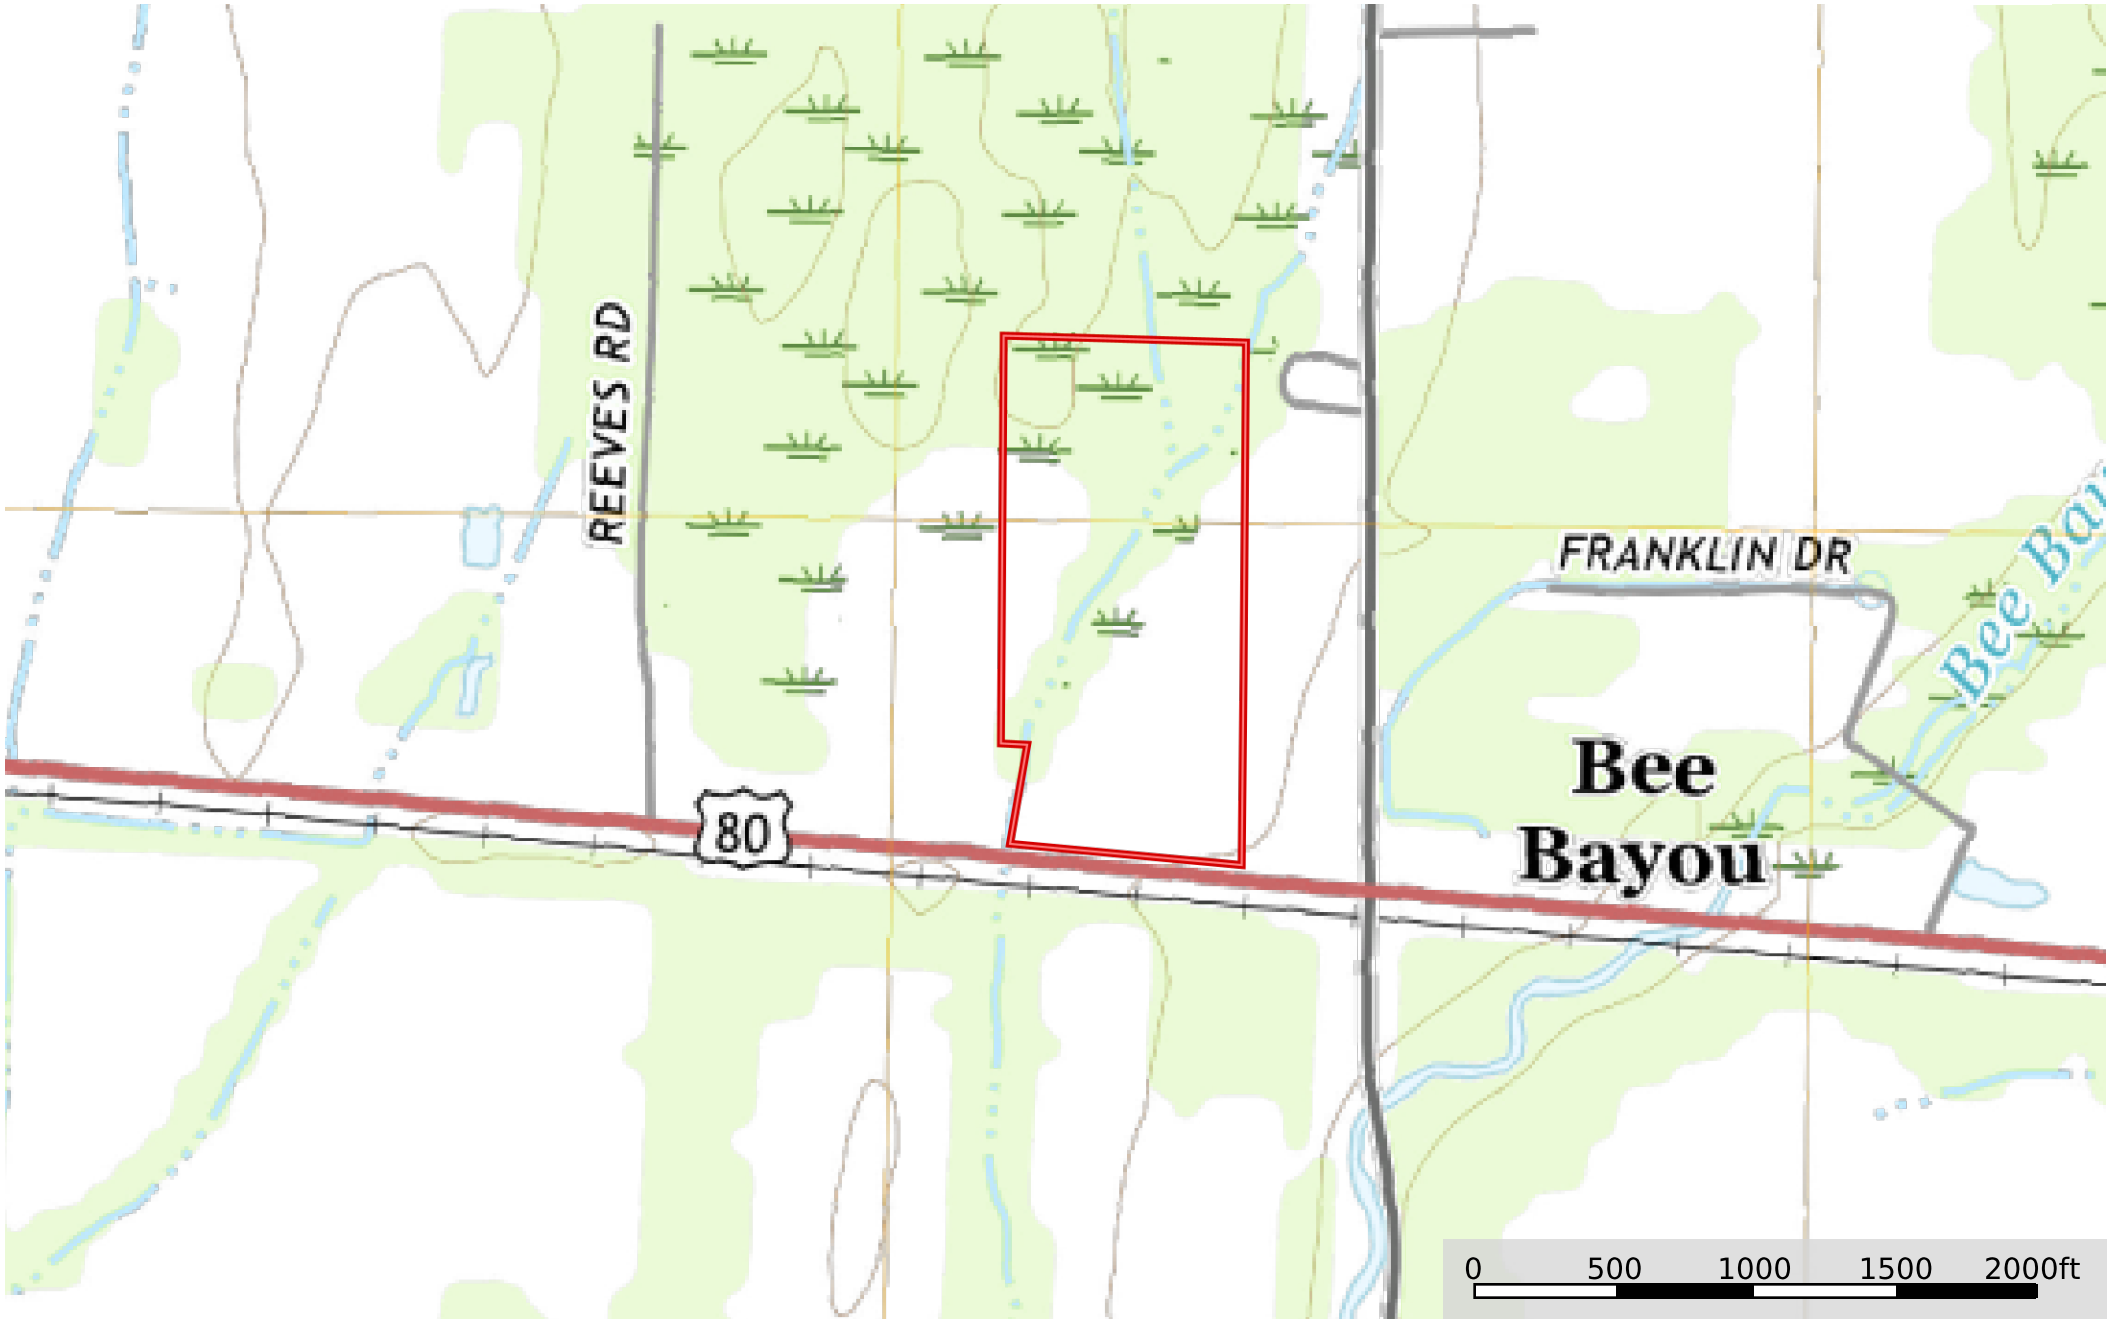

LA - Richland Delta Bayou Investments 35.5 ac +/-
Richland Parish, Louisiana, 35.5 AC +/-

Boundary