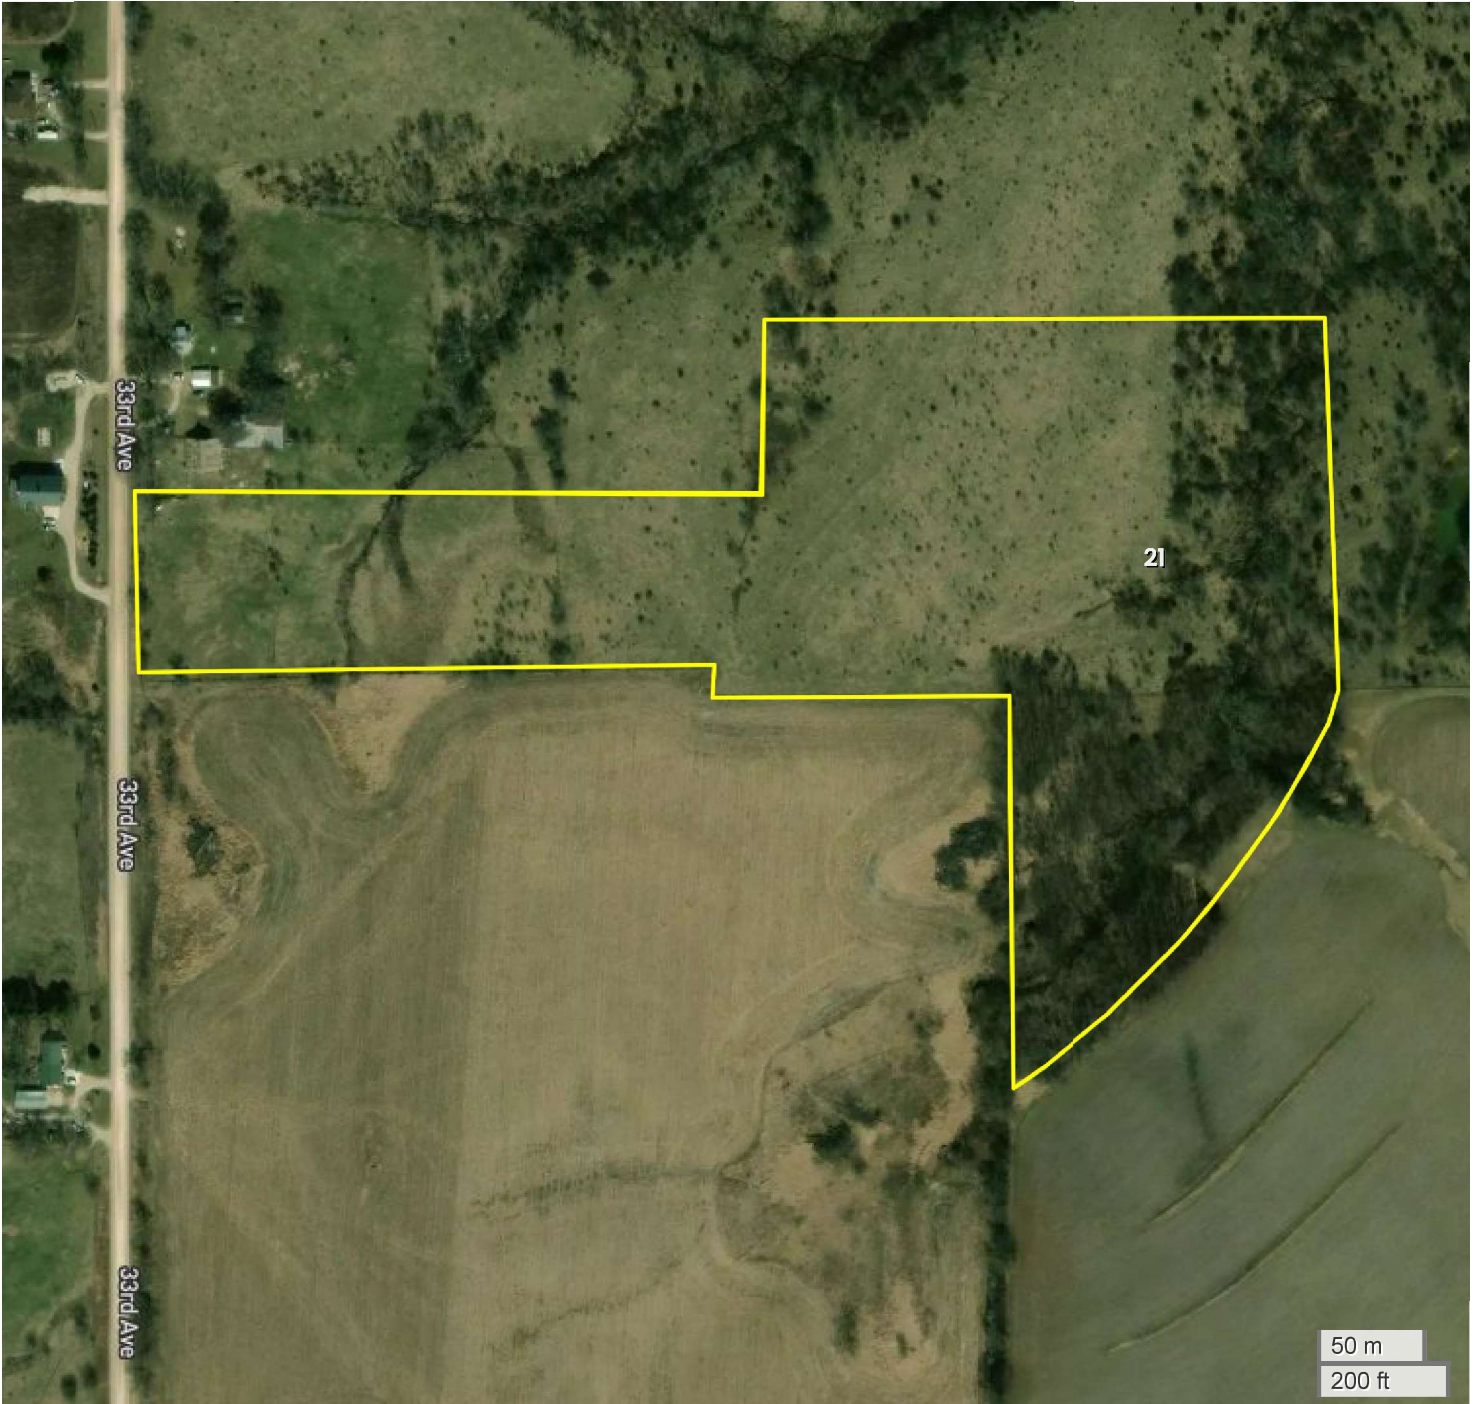

TRACT 3 (21.00 AC TOTAL, 21.00 AC TILLABLE)

AERIAL MAP

Center: 41.322693, -93.742701

09-75N-25W
Jackson Township
Warren County, IA

FarmWorth, LLC makes no representations or warranties, express or implied, as to the accuracy of any information, data, numerical values, boundaries, or any other information generated through the use of FarmWorth.com. User is solely responsible for independently investigating and determining all information provided through FarmWorth.com prior to use and waives any and all claims against FarmWorth, LLC for any inaccuracies or inconsistencies in the information and/or data.