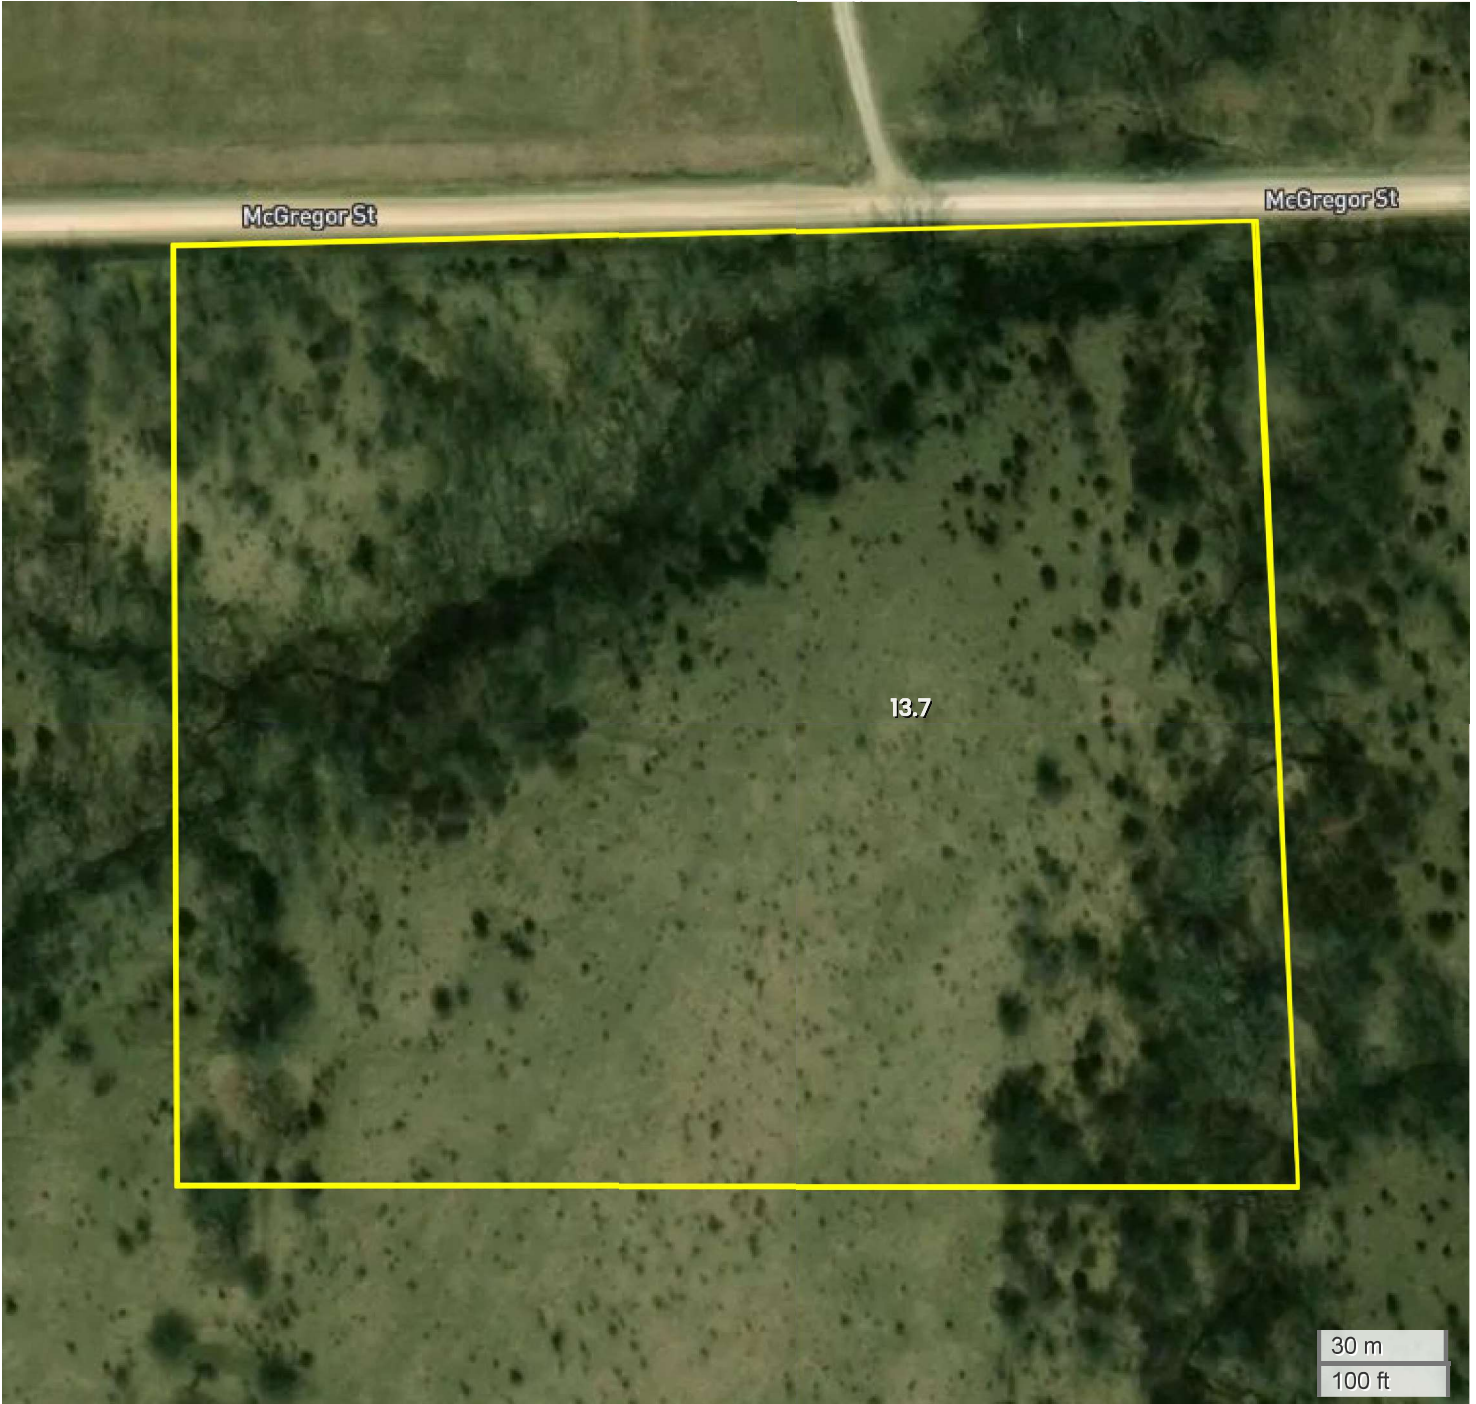

TRACT 4 (13.70 AC TOTAL, 13.70 AC TILLABLE)

# AERIAL MAP

Center: 41.325304, -93.741011

**04-75N-25W**  
**Jackson Township**  
**Warren County, IA**

FarmWorth, LLC makes no representations or warranties, express or implied, as to the accuracy of any information, data, numerical values, boundaries, or any other information generated through the use of FarmWorth.com. User is solely responsible for independently investigating and determining all information provided through FarmWorth.com prior to use and waives any and all claims against FarmWorth, LLC for any inaccuracies or inconsistencies in the information and/or data.