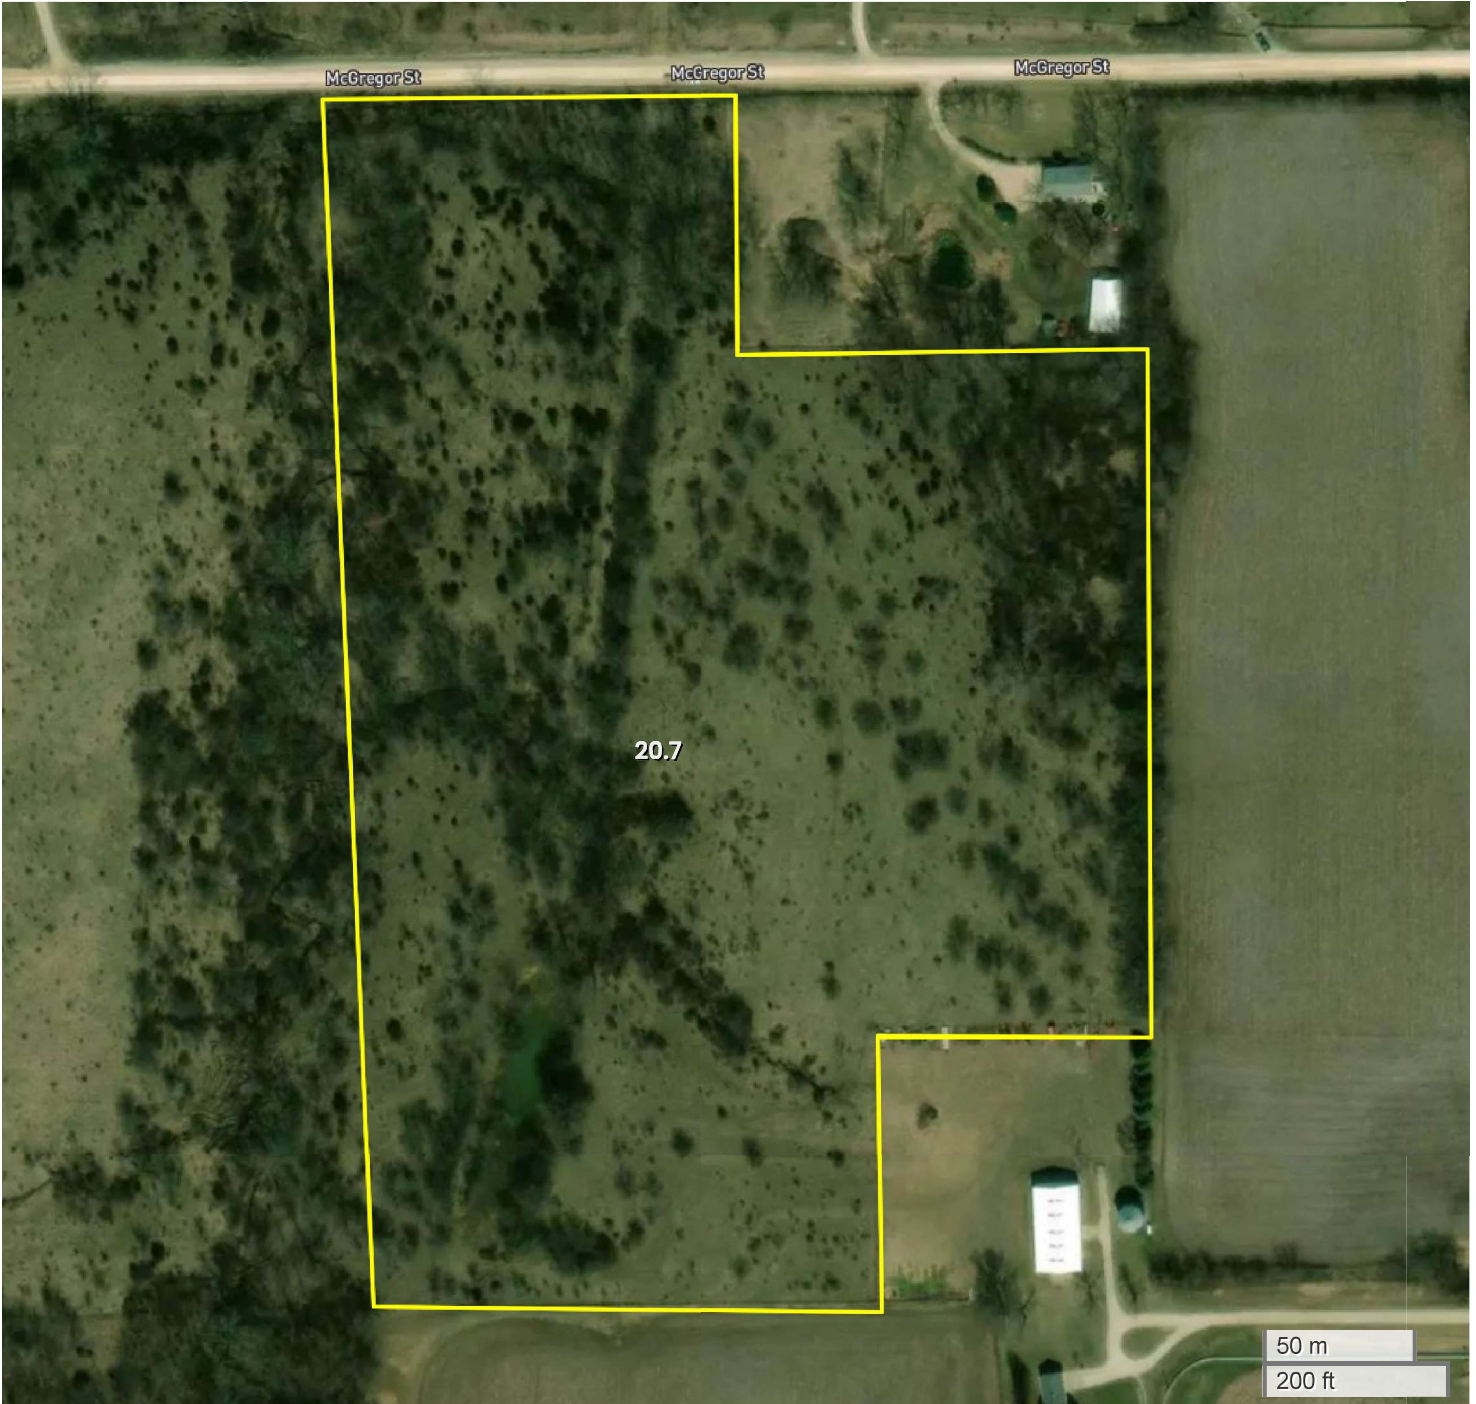

TRACT 5 (20.71 AC TOTAL, 20.70 AC TILLABLE)

AERIAL MAP

Center: 41.324519, -93.737958

04-75N-25W
Jackson Township
Warren County, IA

FarmWorth, LLC makes no representations or warranties, express or implied, as to the accuracy of any information, data, numerical values, boundaries, or any other information generated through the use of FarmWorth.com. User is solely responsible for independently investigating and determining all information provided through FarmWorth.com prior to use and waives any and all claims against FarmWorth, LLC for any inaccuracies or inconsistencies in the information and/or data.