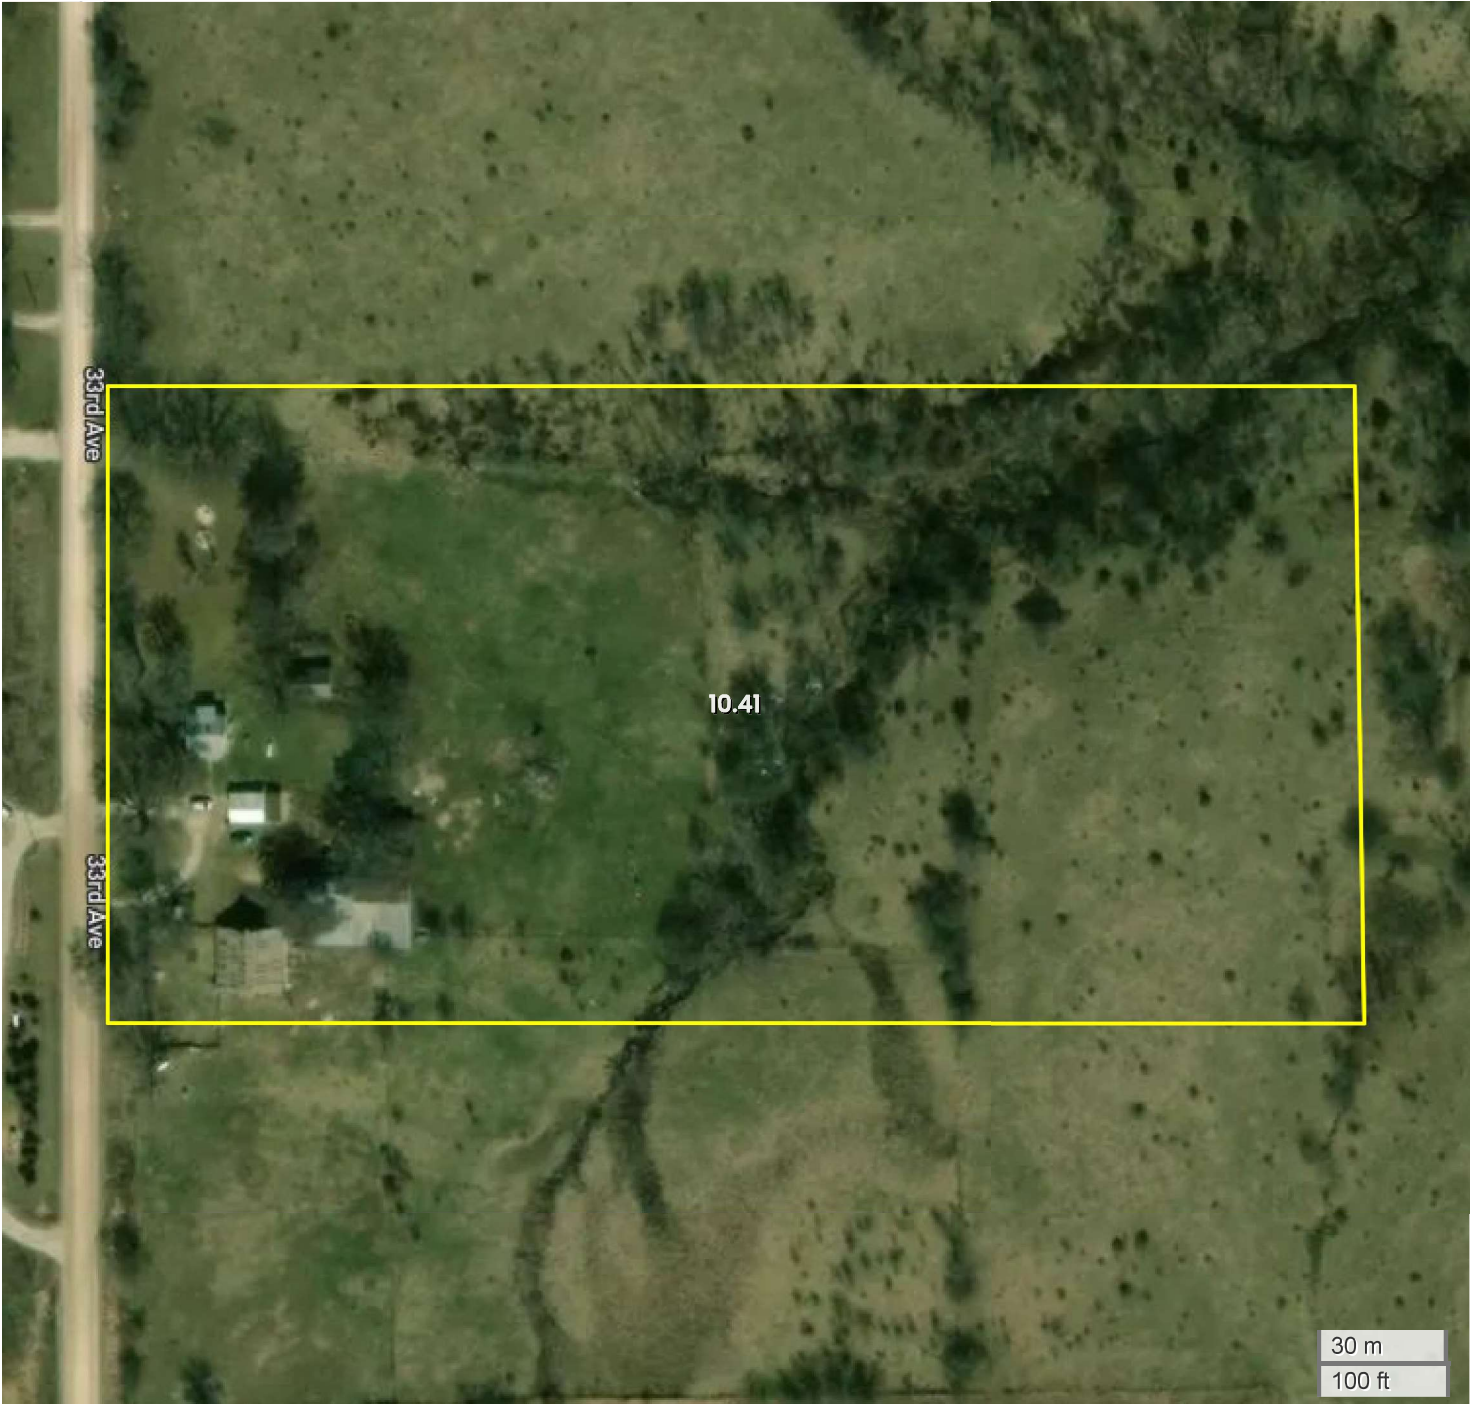

TRACT 2 (10.40 AC TOTAL, 10.41 AC TILLABLE)

## AERIAL MAP

Center: 41.324253, -93.744294

04-75N-25W  
Jackson Township  
Warren County, IA

FarmWorth, LLC makes no representations or warranties, express or implied, as to the accuracy of any information, data, numerical values, boundaries, or any other information generated through the use of FarmWorth.com. User is solely responsible for independently investigating and determining all information provided through FarmWorth.com prior to use and waives any and all claims against FarmWorth, LLC for any inaccuracies or inconsistencies in the information and/or data.