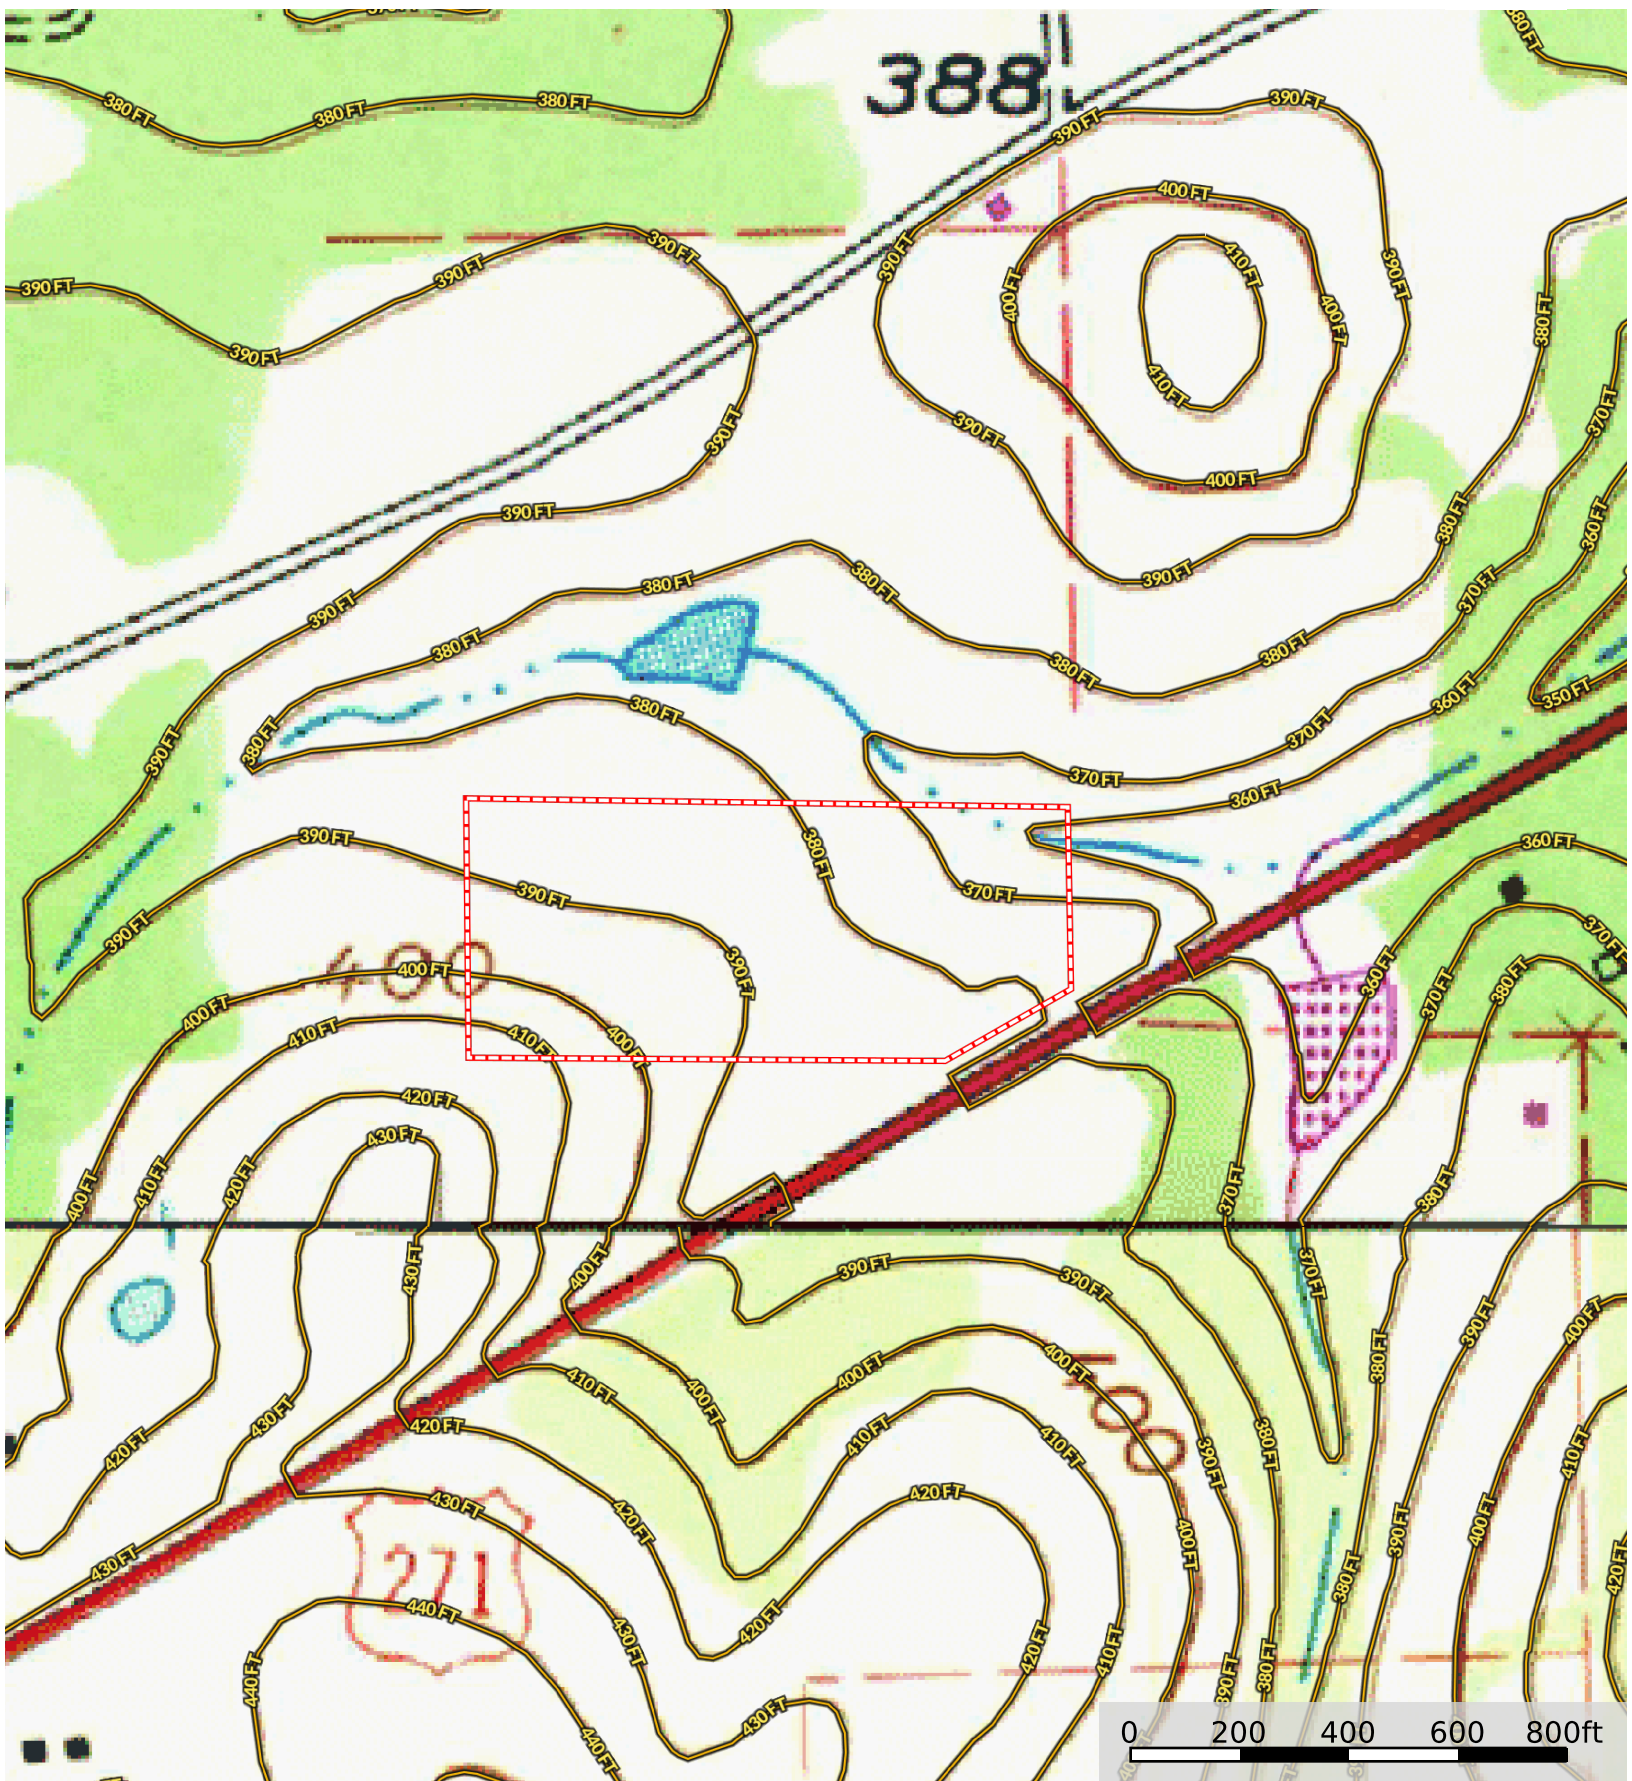

Berryhill - Gladewater - 271 Front

Texas, AC +/-

Boundary

The information contained herein was obtained from sources deemed to be reliable. Land id™ Services makes no warranties or guarantees as to the completeness or accuracy thereof.