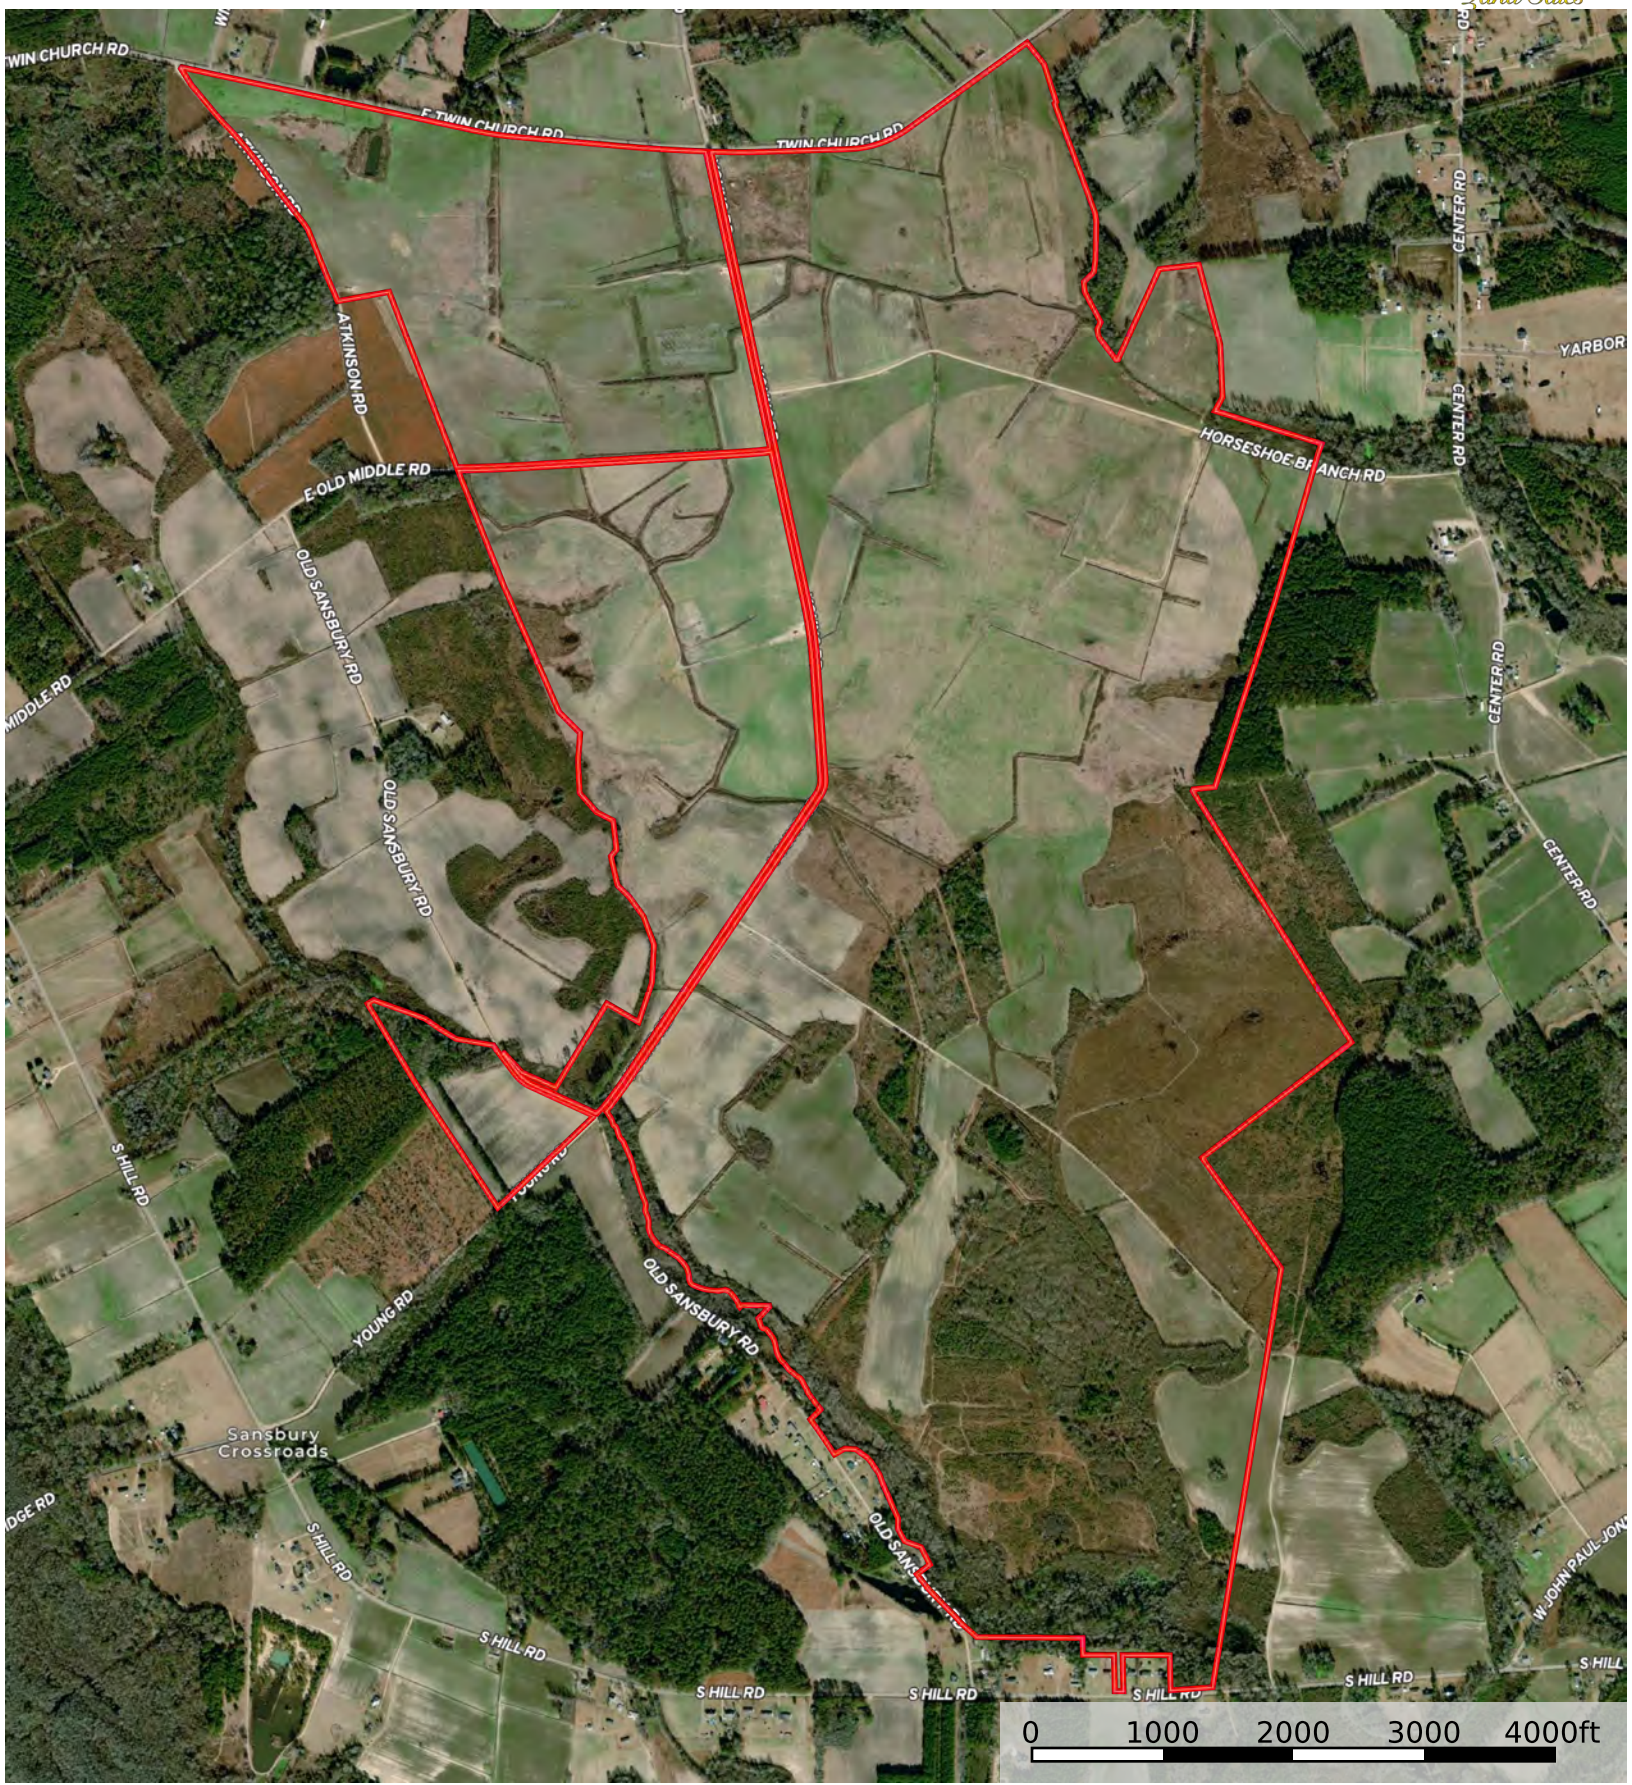

# Grist Mill Farm

Florence County, South Carolina, 1336 AC +/-

Boundary

# Grist Mill Farm

Florence County, South Carolina, 1336 AC +/-

Boundary

Boundary

- Well
- Distance
- Boundary
- Pivot