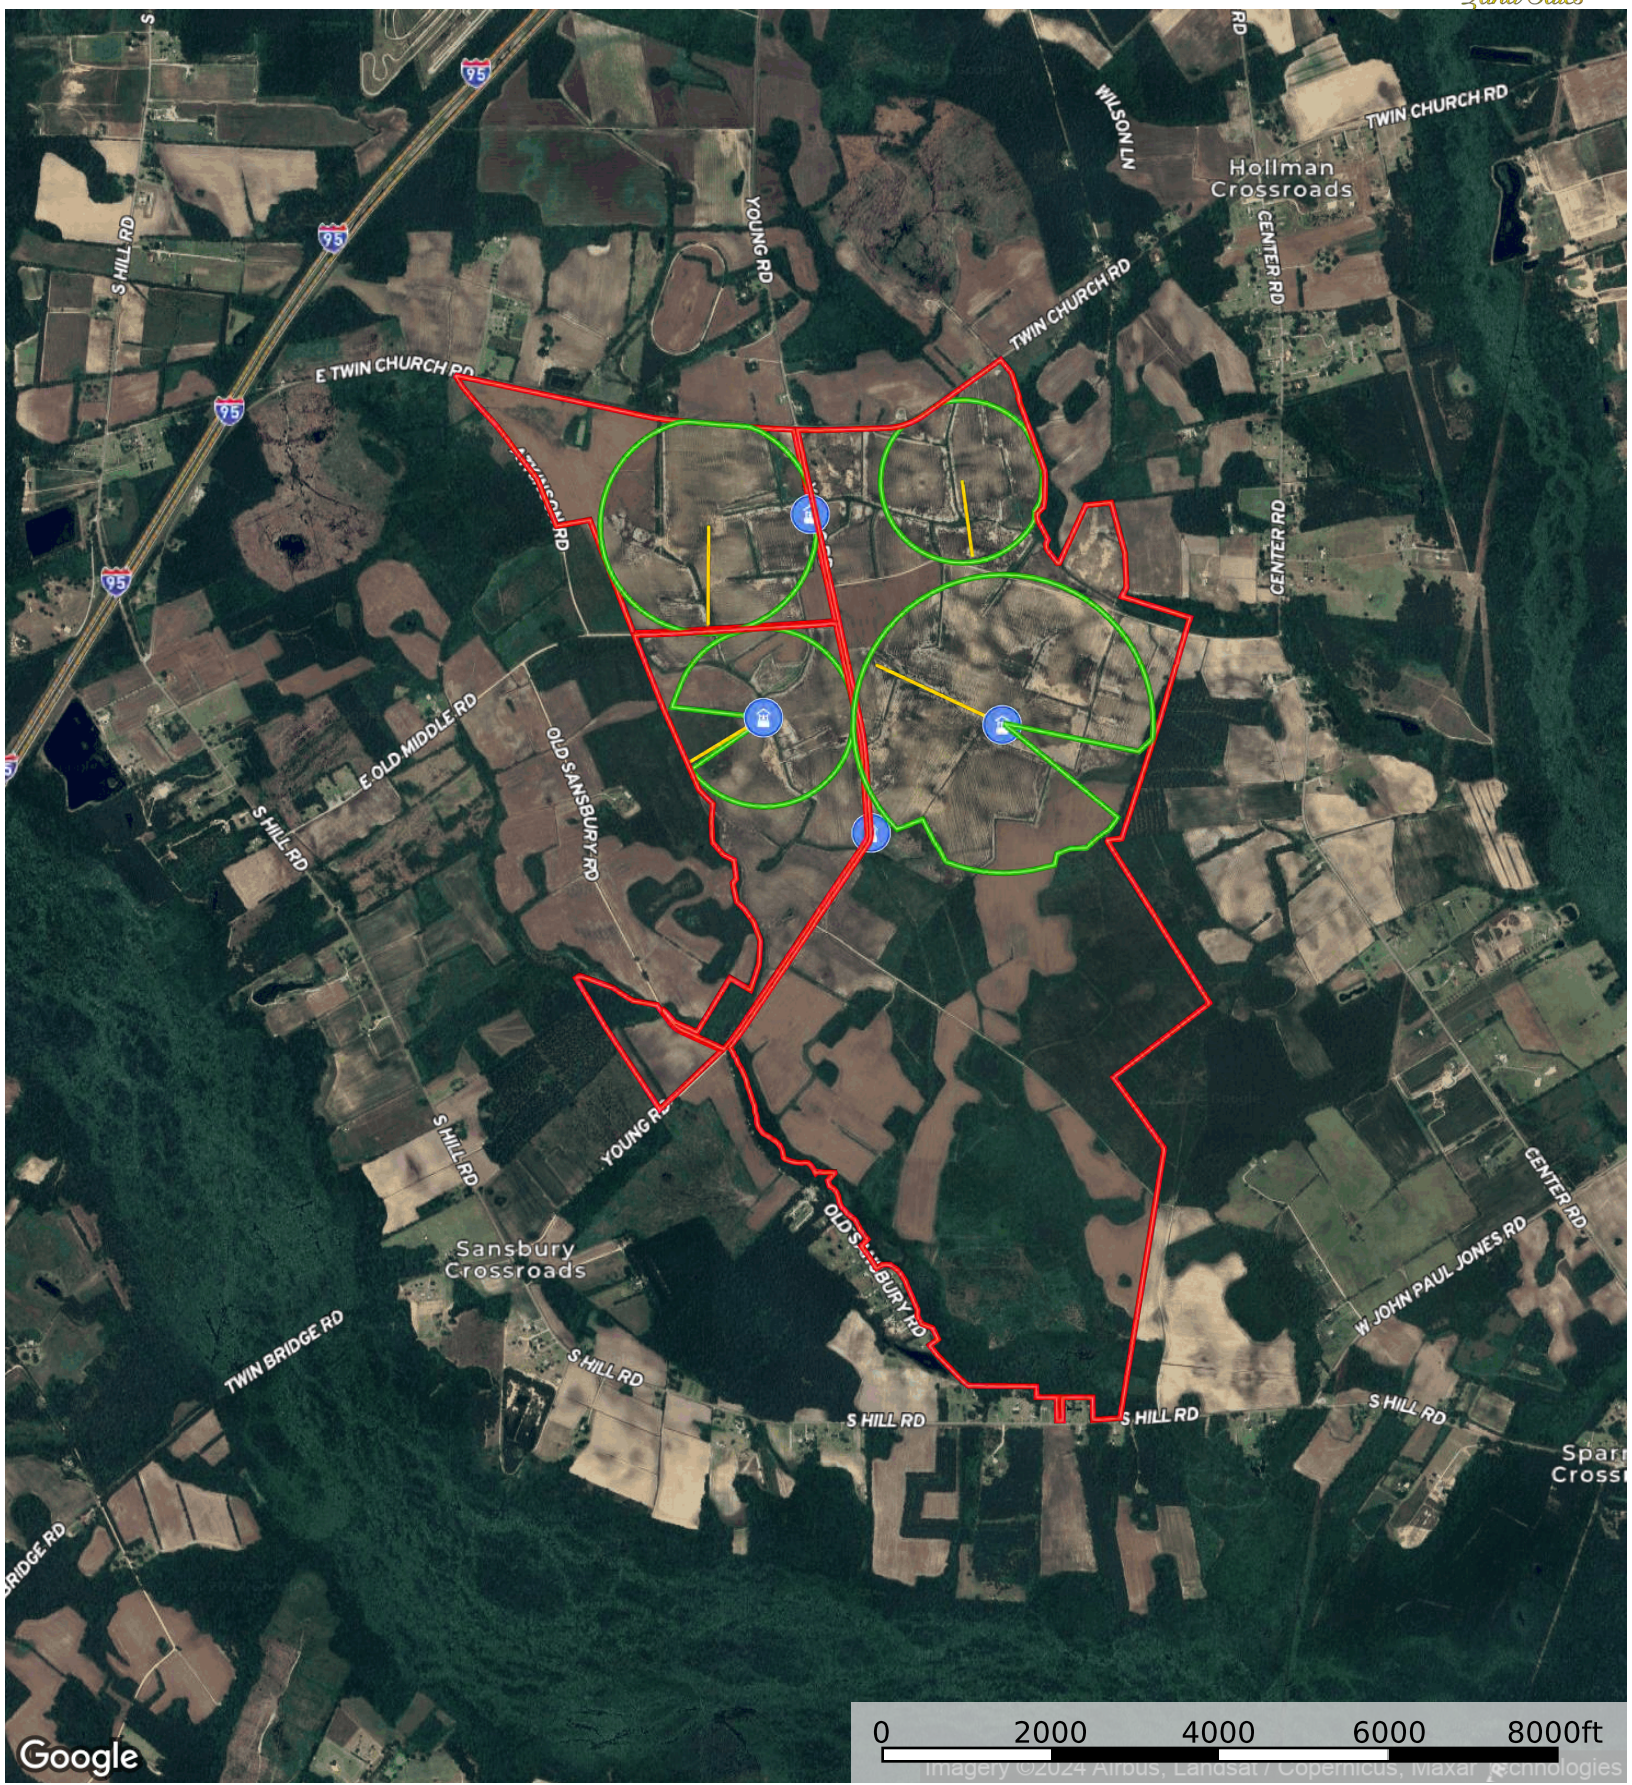

# Grist Mill Farm

Florence County, South Carolina, 1336 AC +/-

Boundary

# Grist Mill Farm

Florence County, South Carolina, 1336 AC +/-

Boundary

Boundary

- Well
- Distance
- Boundary
- Pivot