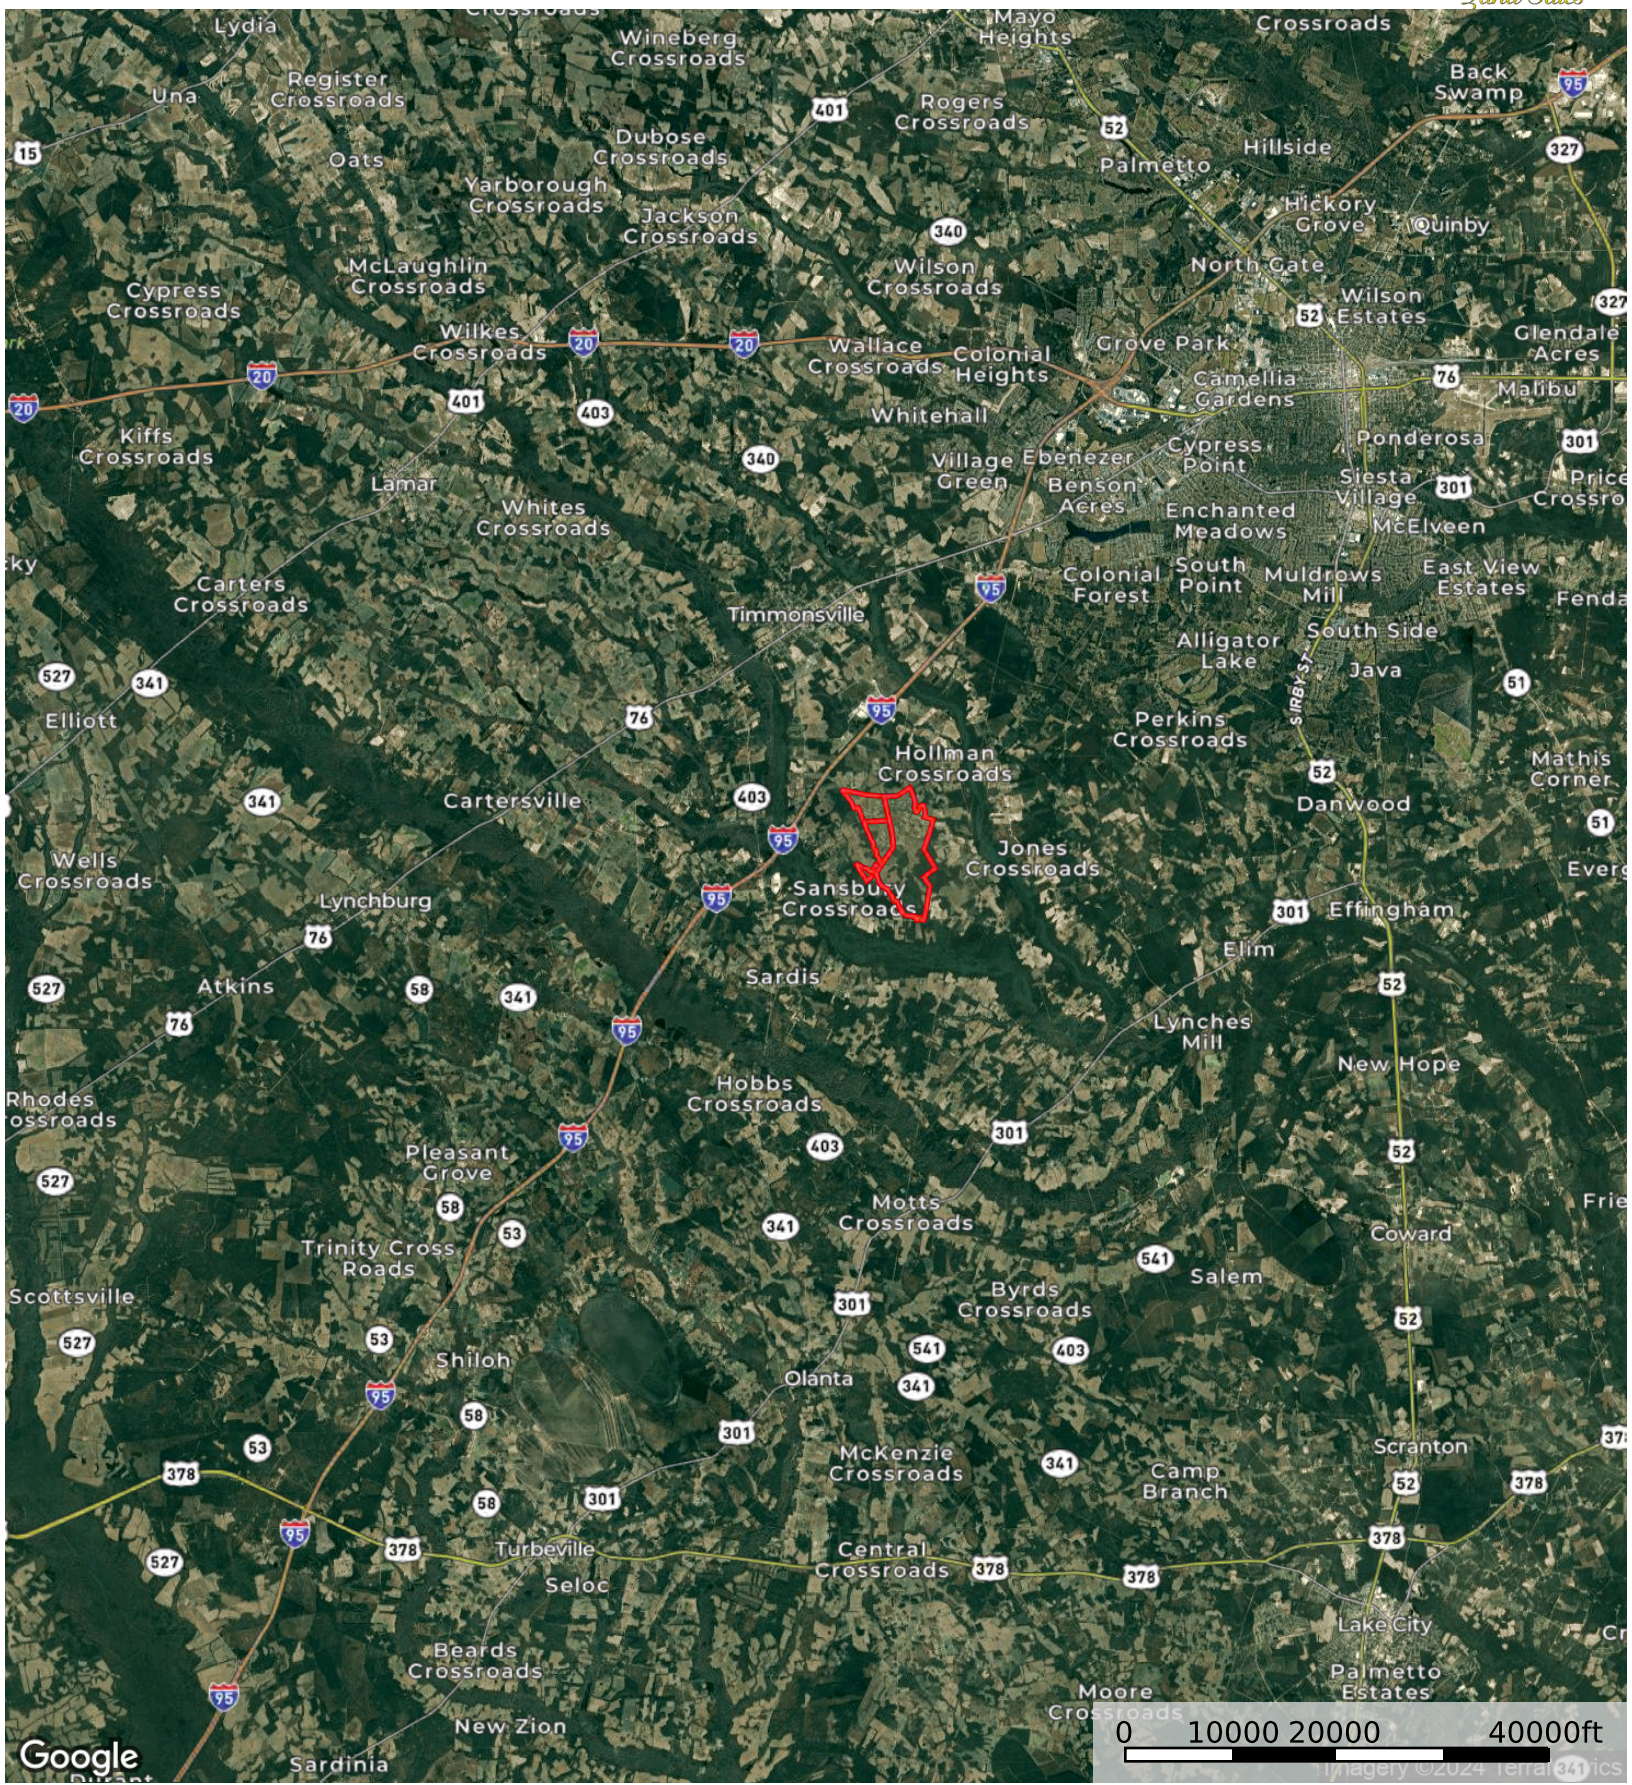

# Grist Mill Farm

Florence County, South Carolina, 1336 AC +/-

Boundary

# Grist Mill Farm

Florence County, South Carolina, 1336 AC +/-

Boundary

Boundary

- Well
- Distance
- Boundary
- Pivot