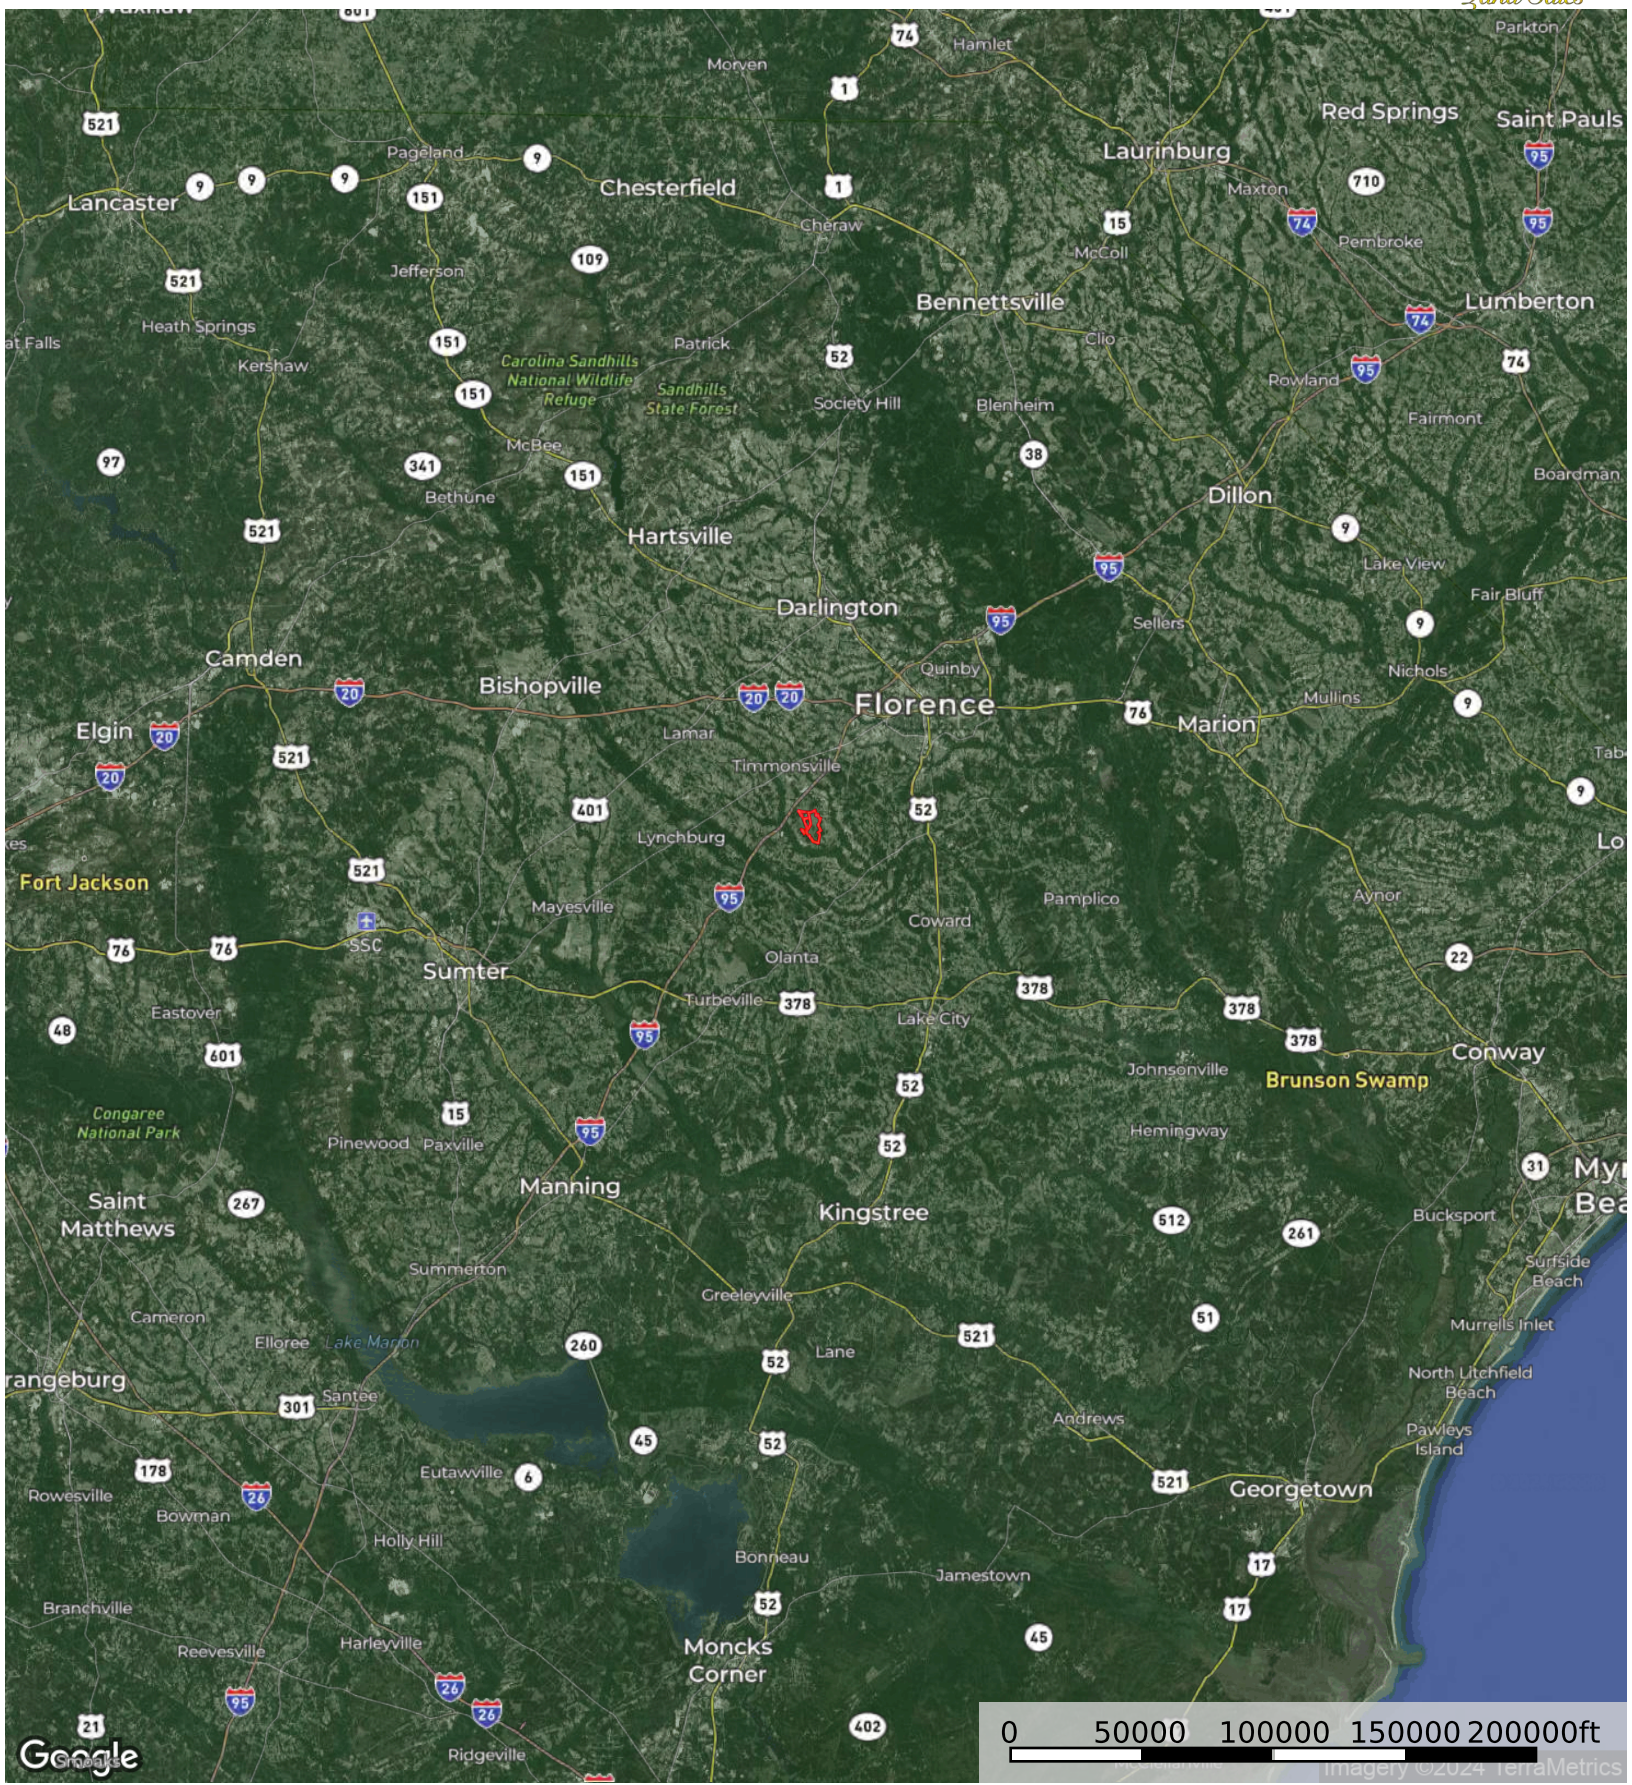

# Grist Mill Farm

Florence County, South Carolina, 1336 AC +/-

Boundary

# Grist Mill Farm

Florence County, South Carolina, 1336 AC +/-

Boundary

Boundary

- Well
- Distance
- Boundary
- Pivot