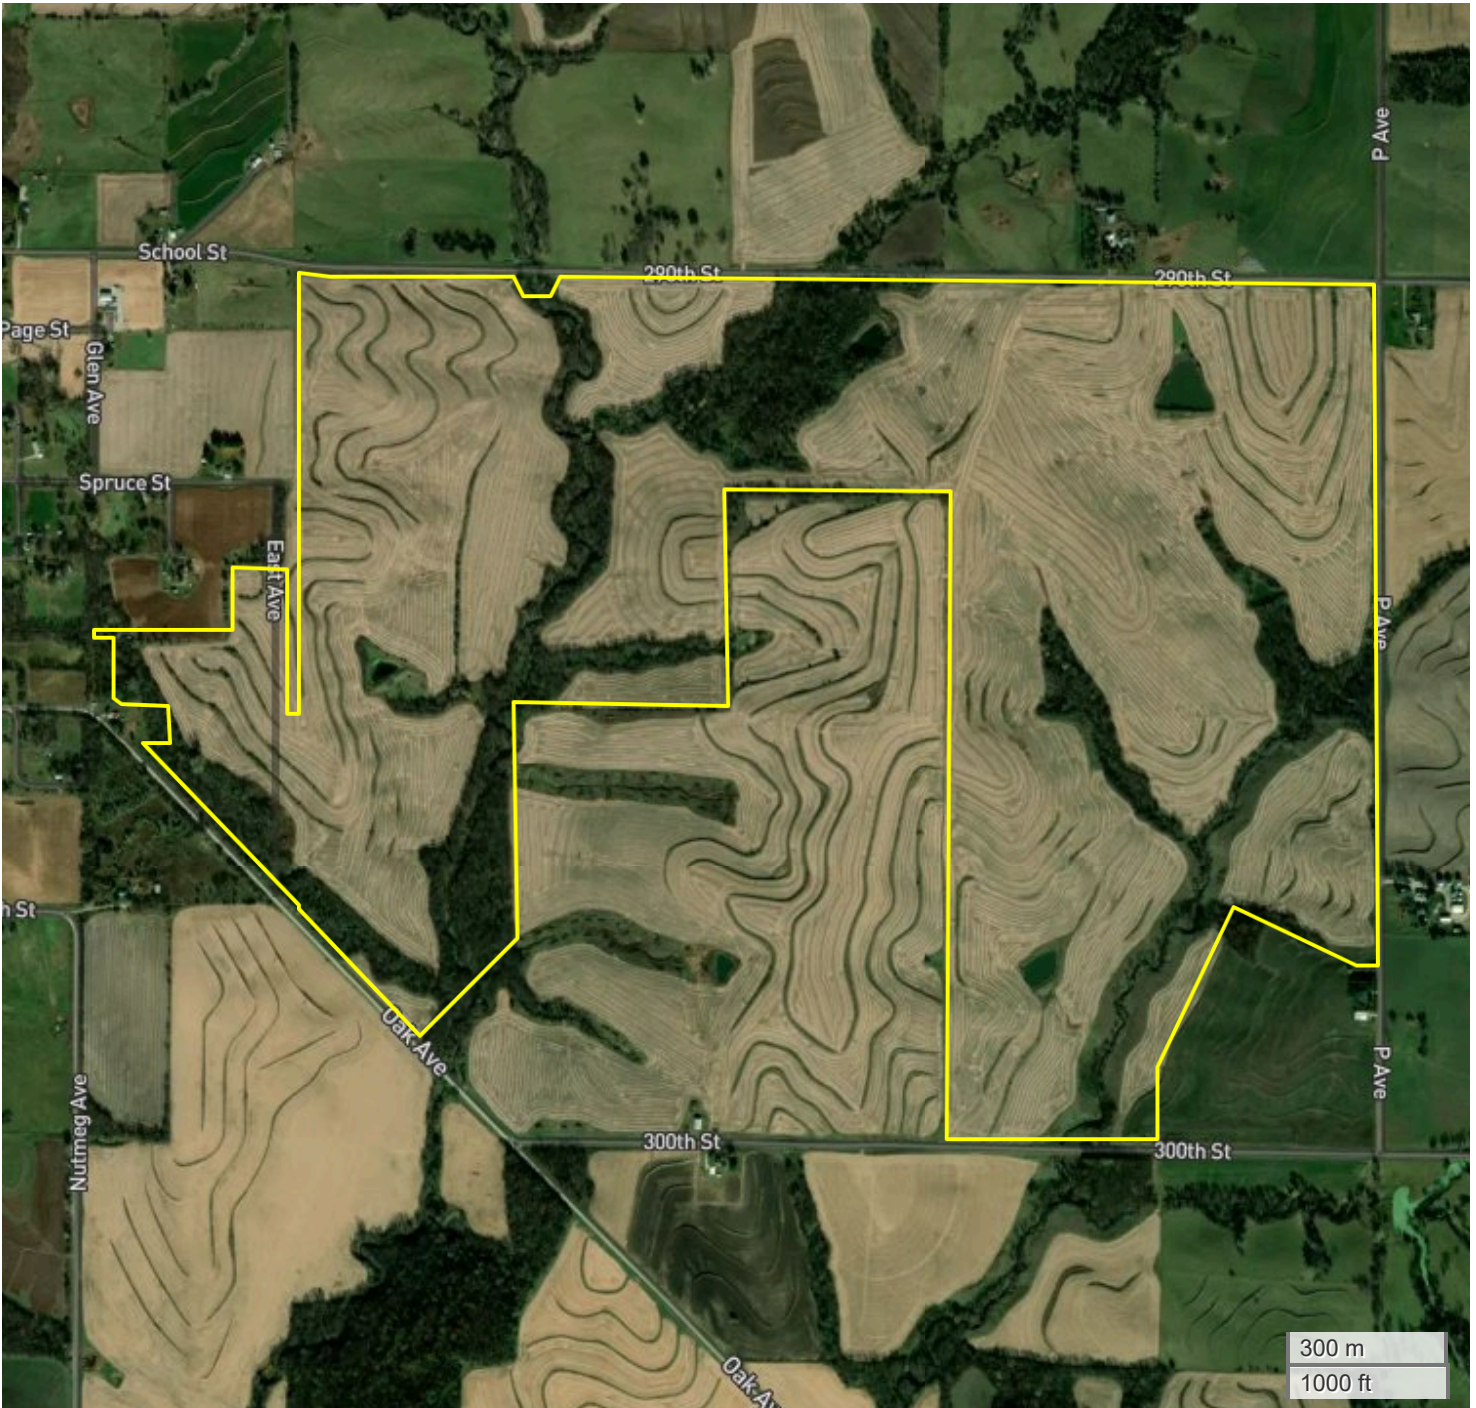

LEKNARF - SOUTH TRACTS (552.94 AC TOTAL, 455.90 AC TILLABLE)

# AERIAL MAP

Center: 40.616623, -95.101390

**16-67N-37W**  
**Amity Township**  
**Page County, IA**

FarmWorth, LLC makes no representations or warranties, express or implied, as to the accuracy of any information, data, numerical values, boundaries, or any other information generated through the use of FarmWorth.com. User is solely responsible for independently investigating and determining all information provided through FarmWorth.com prior to use and waives any and all claims against FarmWorth, LLC for any inaccuracies or inconsistencies in the information and/or data.