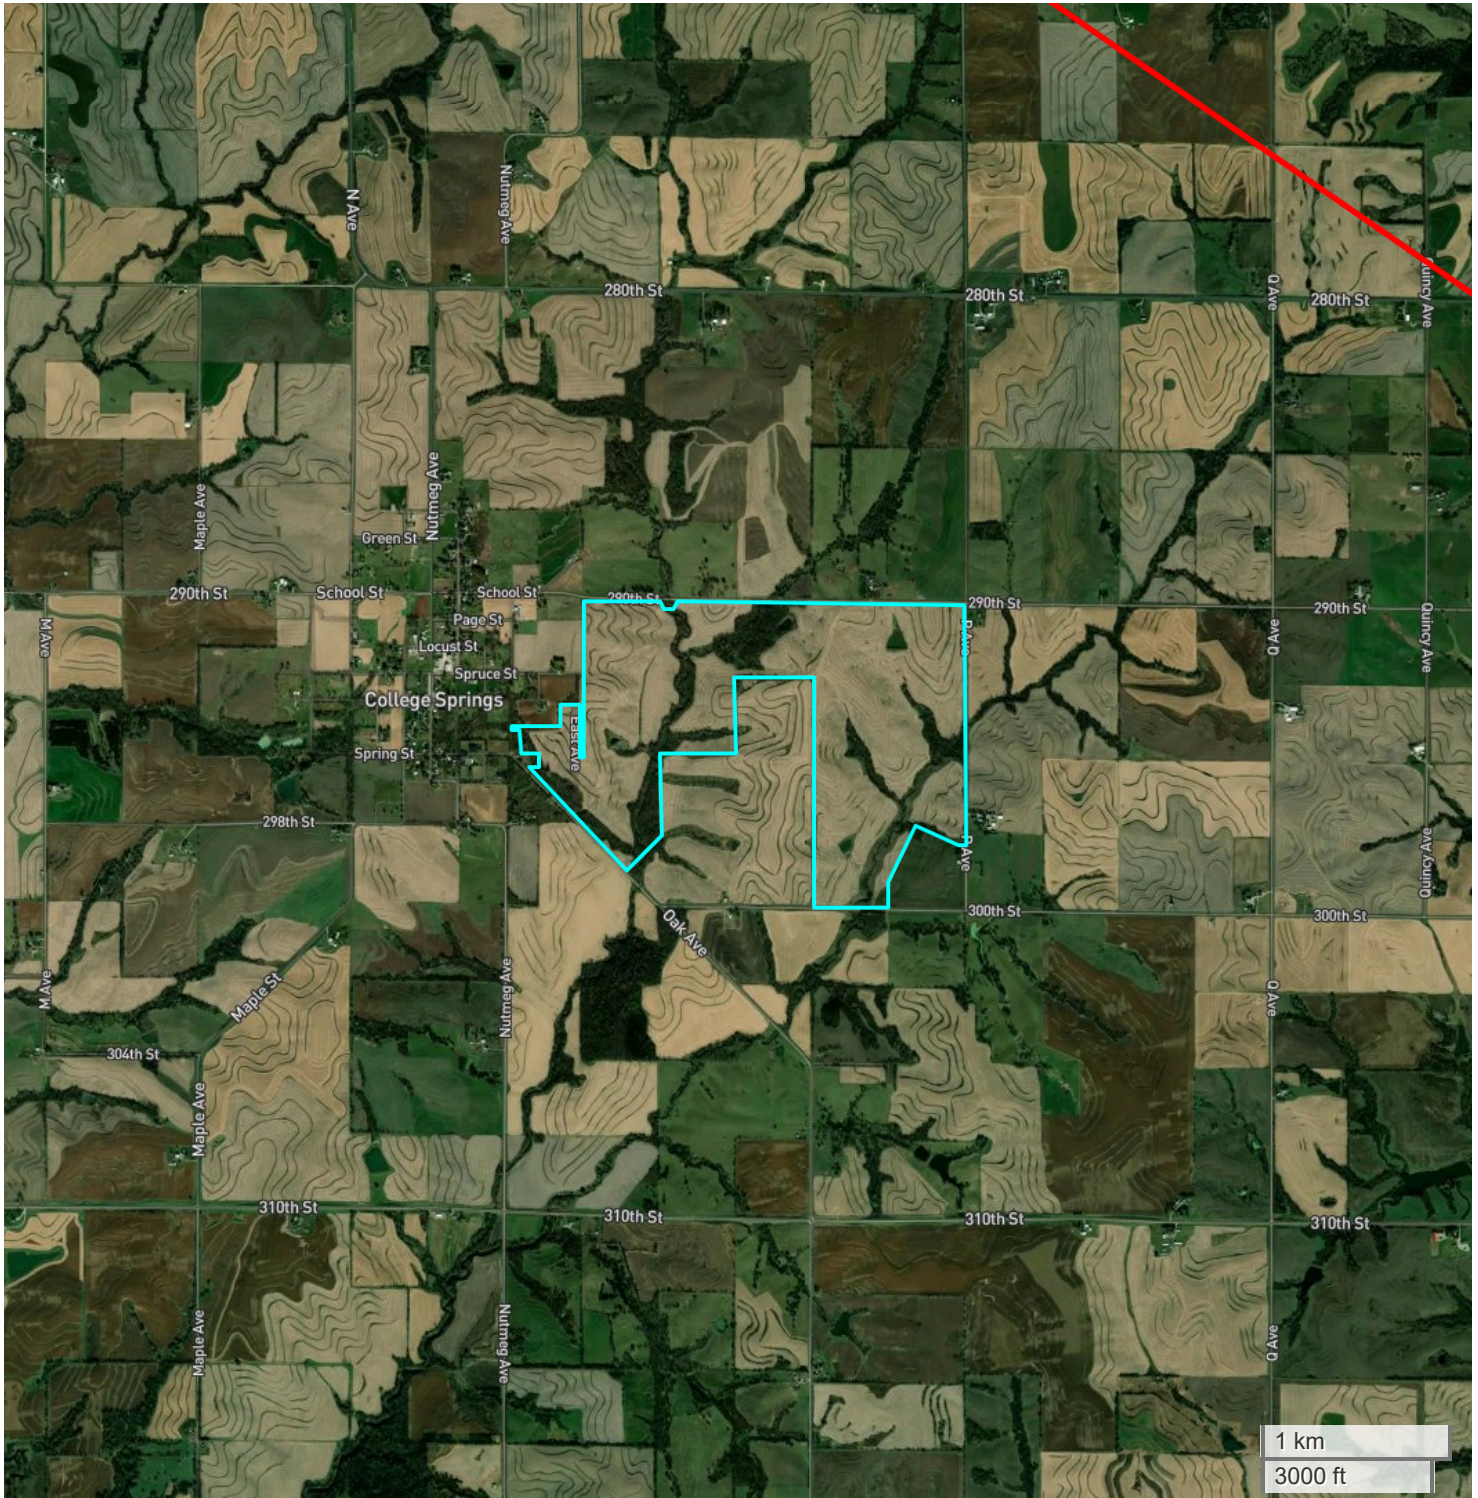

LEKNARF - SOUTH TRACTS (552.94 AC TOTAL, 455.90 AC TILLABLE)

ENERGY MAP

FarmWorth, LLC makes no representations or warranties, express or implied, as to the accuracy of any information, data, numerical values, boundaries, or any other information generated through the use of FarmWorth.com. User is solely responsible for independently investigating and determining all information provided through FarmWorth.com prior to use and waives any and all claims against FarmWorth, LLC for any inaccuracies or inconsistencies in the information and/or data.

-  Transmission Lines
-  Substations
-  Wind Turbine
-  Wind Farm
-  Solar
-  Oil and Gas(Active)
-  Oil and Gas(Abandoned)