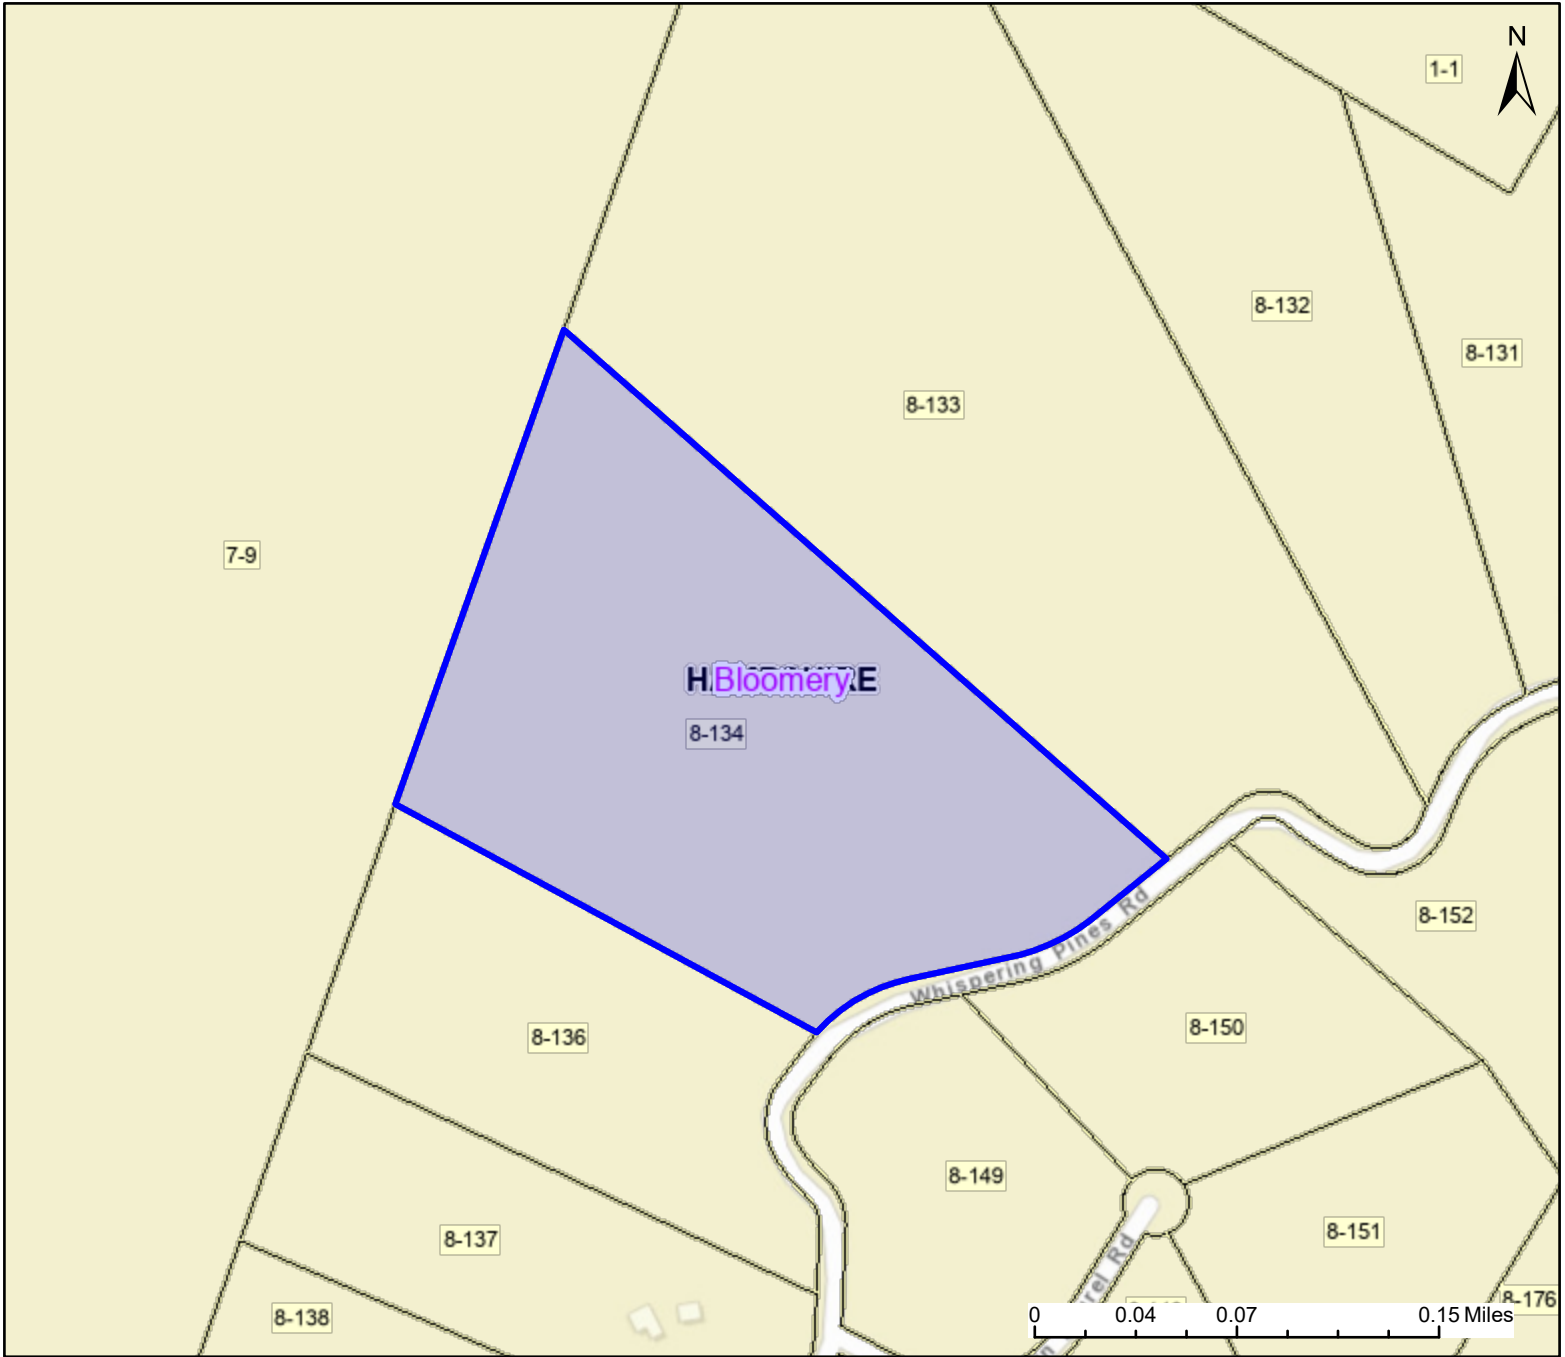

# PARCEL ID: 14-01-0008-0134-0000

## Legend

### Parcel

 WVParcels

Map created on December 26, 2024

### Legal Description:

14.29 AC LOT 16 & 17; WHISPERING PINES (CC CONS)