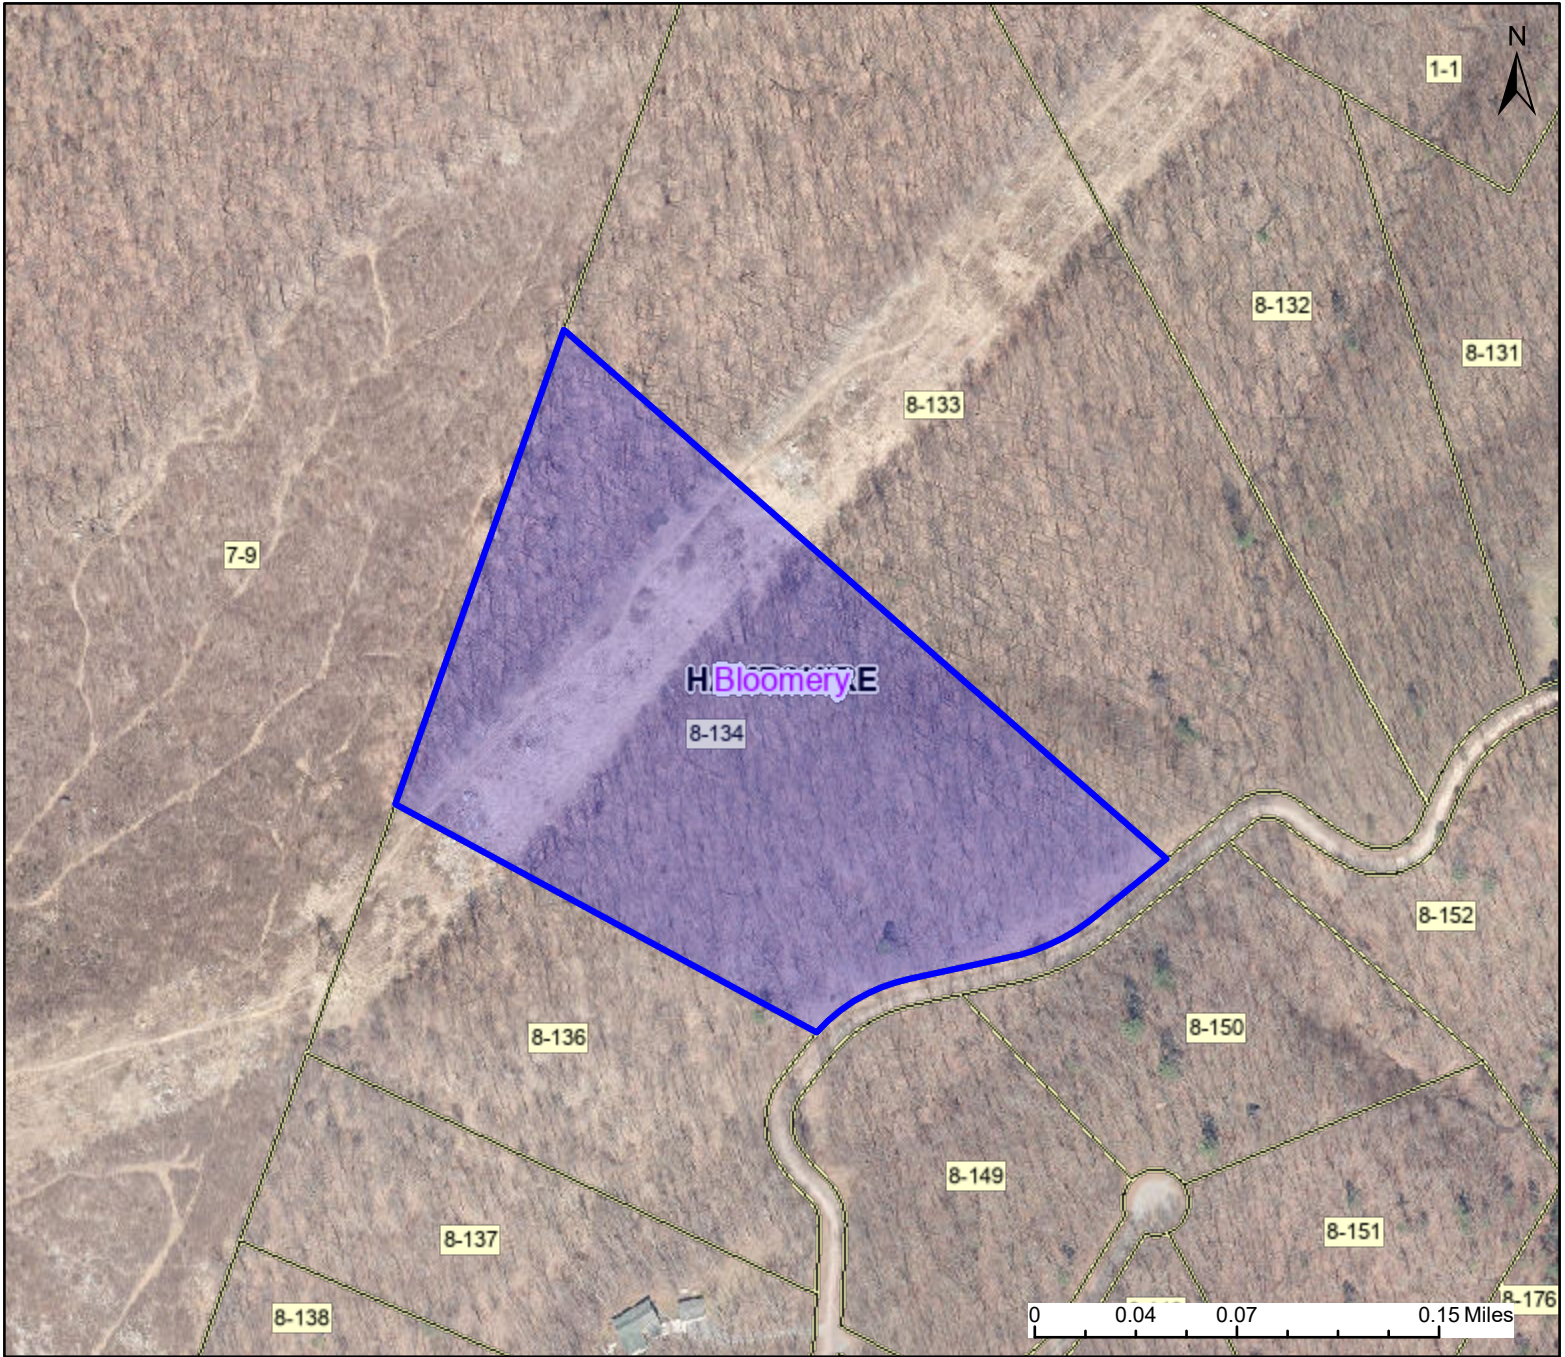

PARCEL ID: 14-01-0008-0134-0000

Legend

User Notes:

Map created on December 26, 2024

District

 Districts

Parcel

 WVParcels

Owner(s):

CARBAUGH DOUGLAS WAYNE & JOY DENISE

Address:

WHISPERING PINES RD

Class Type:

Residential

Legal Description:

14.29 AC LOT 16 & 17; WHISPERING PINES (CC CONS)