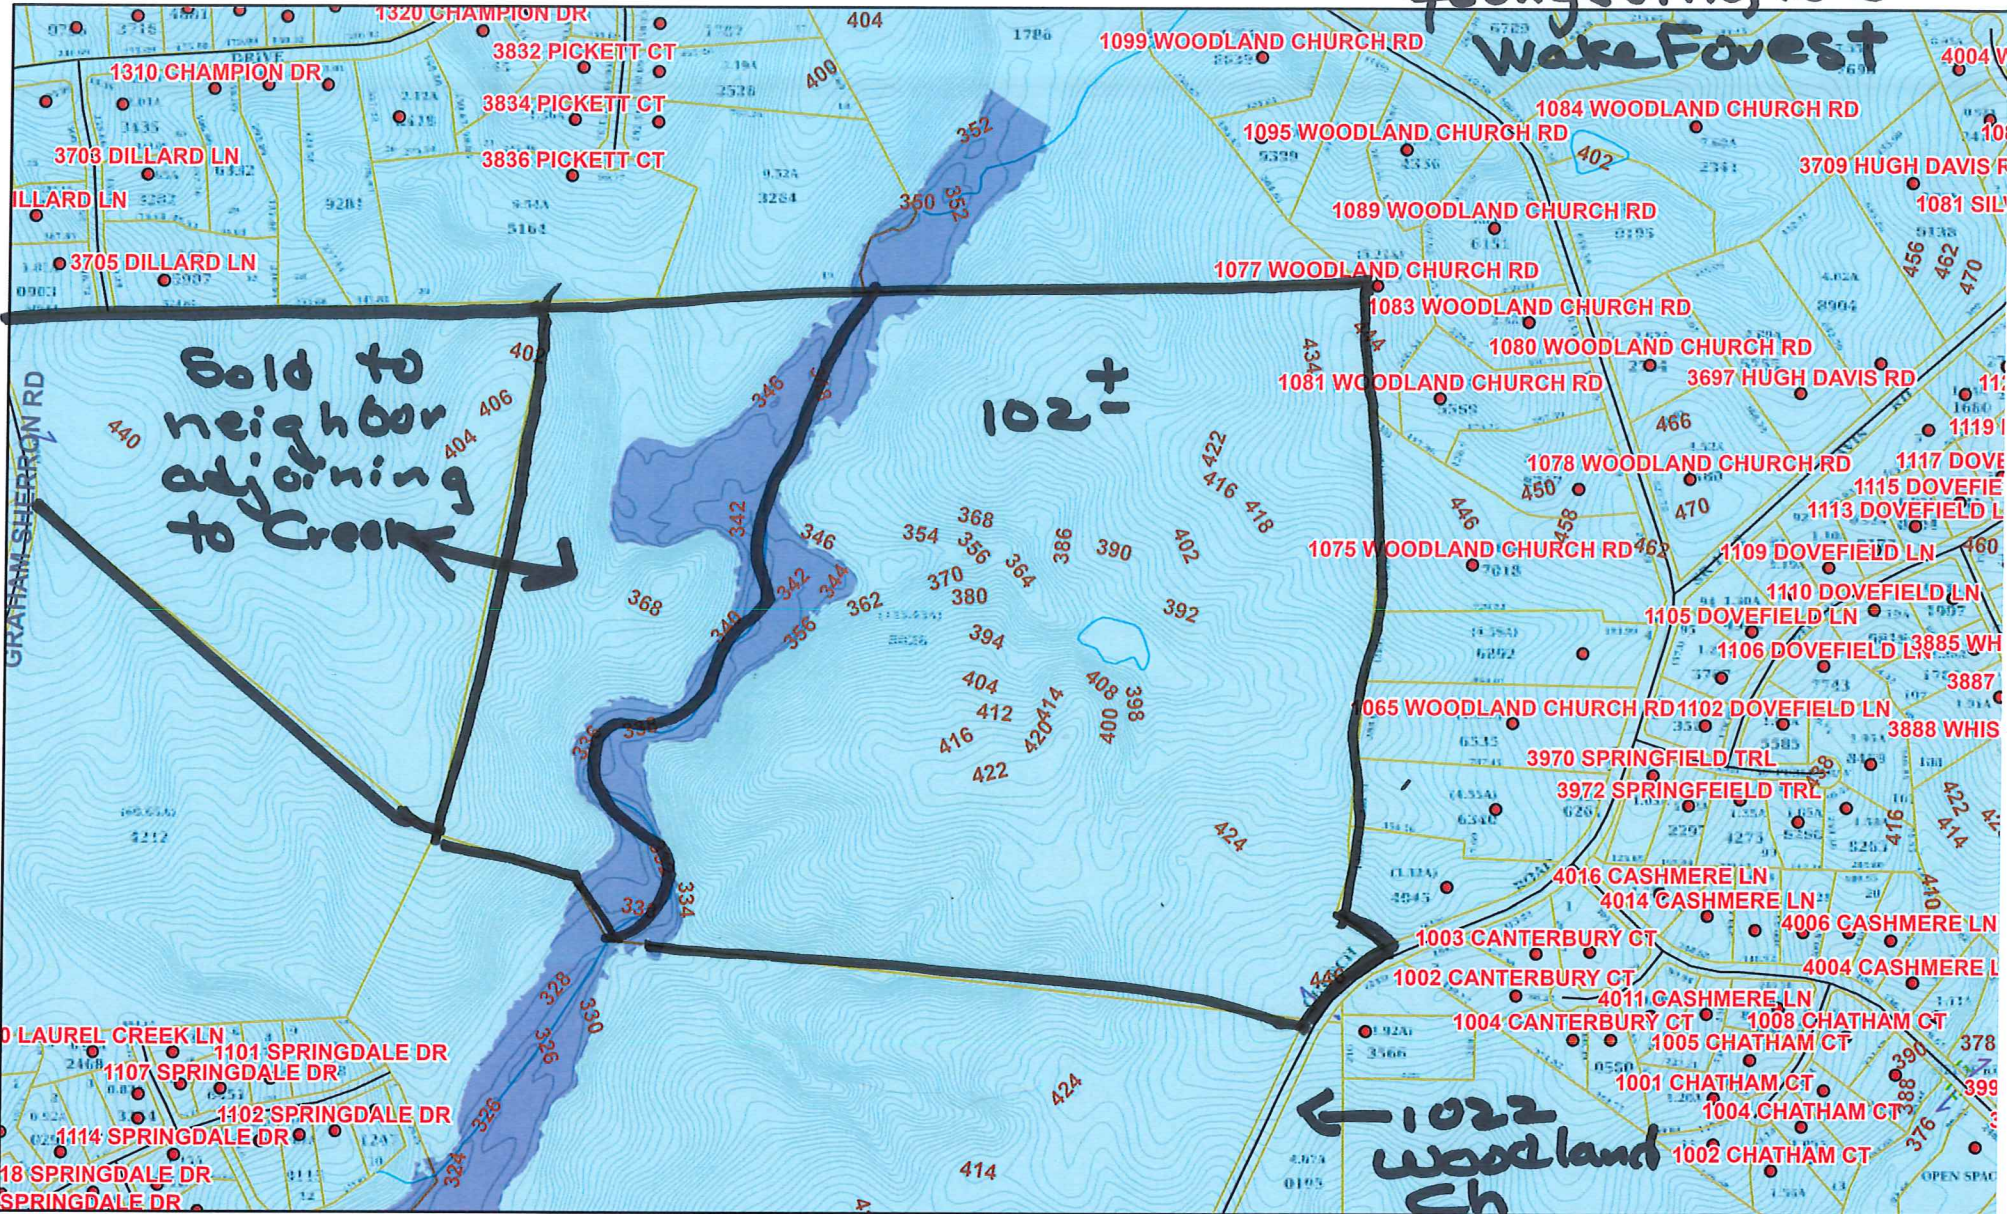

Granville County, NC Near 1022 Woodland Ch
Youngsville, NC

2/29/2024, 9:01:53 AM

1:9,028

- Address Points
- Easements
- X
- Parcel Connectors
- Centerlines
- Flood Zones
- Hydro
- Topography
- County Boundary
- AE
- Parcels
- granville_nc_anno