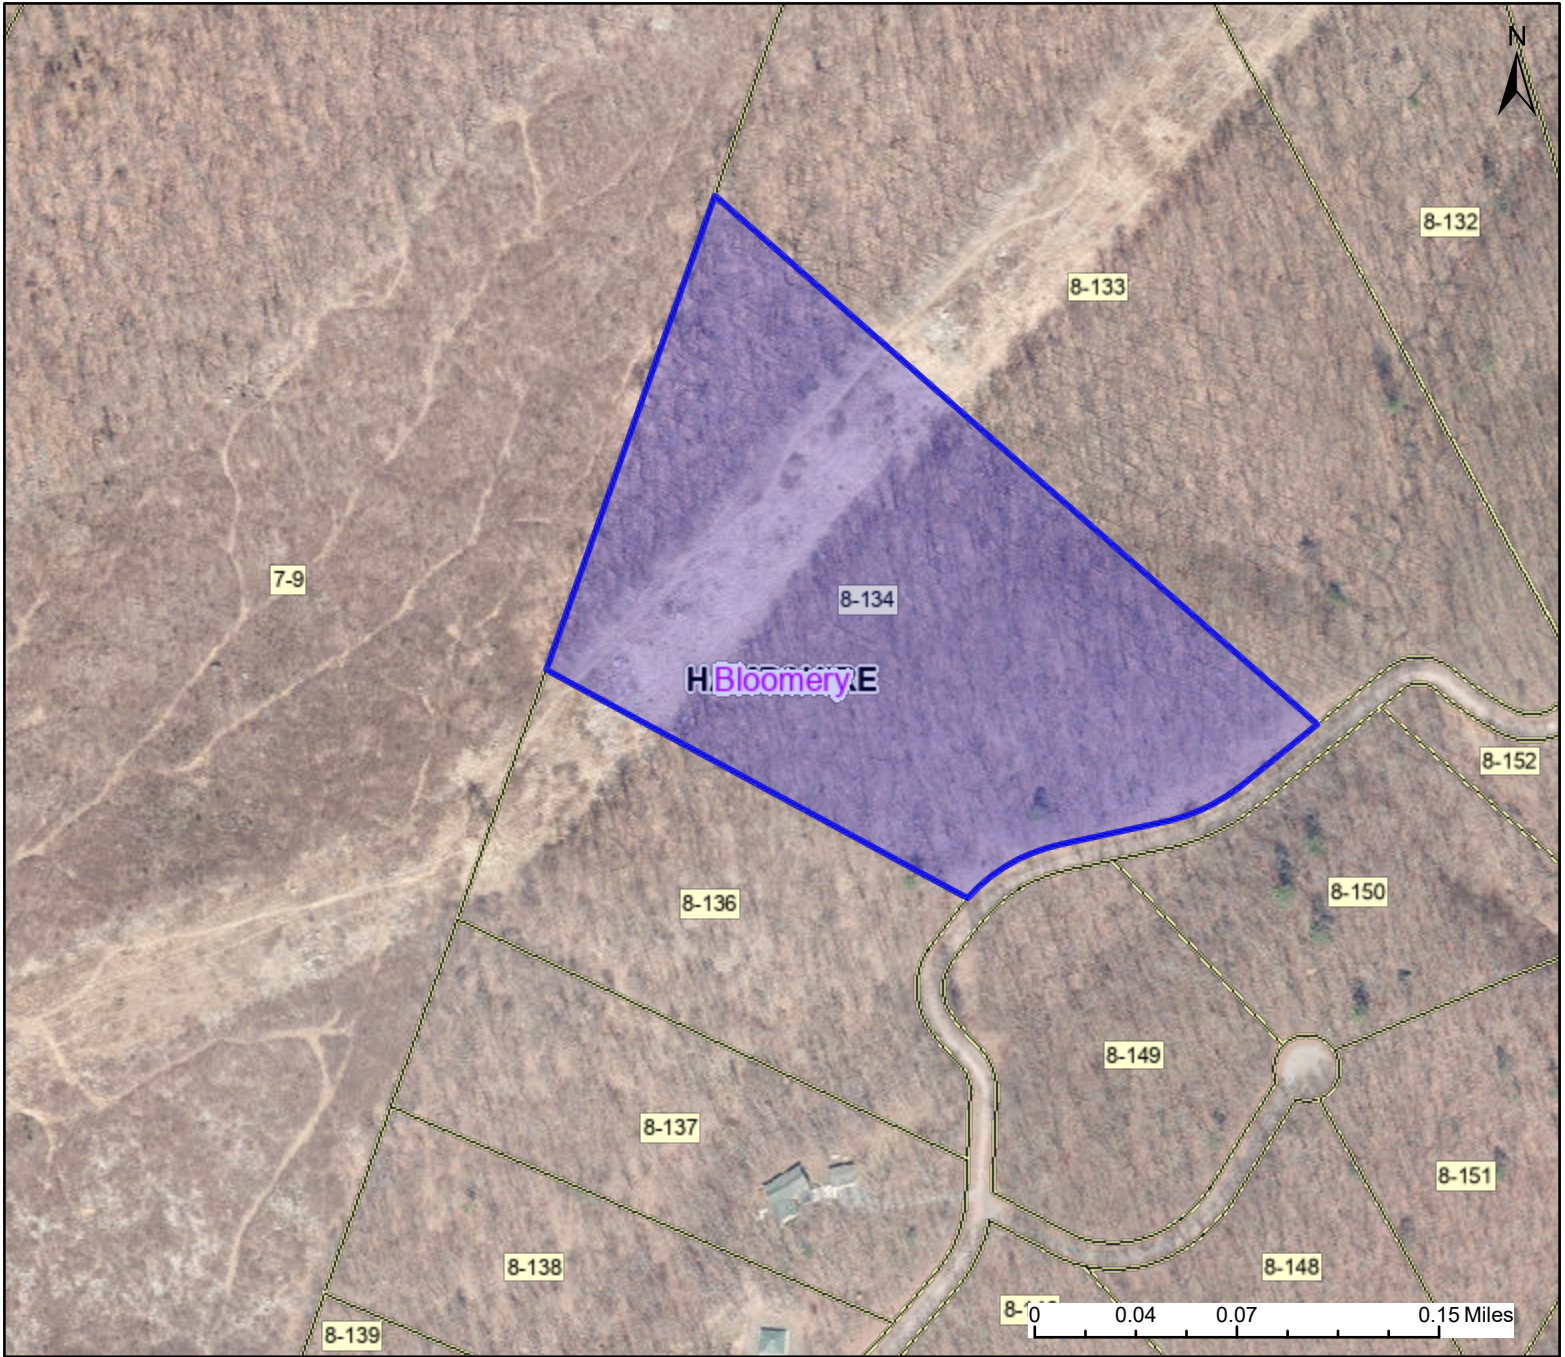

PARCEL ID: 14-01-0008-0134-0000

Legend

District

 Districts

Parcel

 WVParcels

User Notes:

Map created on December 27, 2024

Owner(s):

CARBAUGH DOUGLAS WAYNE & JOY DENISE

Address:

WHISPERING PINES RD

Class Type:

Residential

Legal Description:

14.29 AC LOT 16 & 17; WHISPERING PINES (CC CONS)