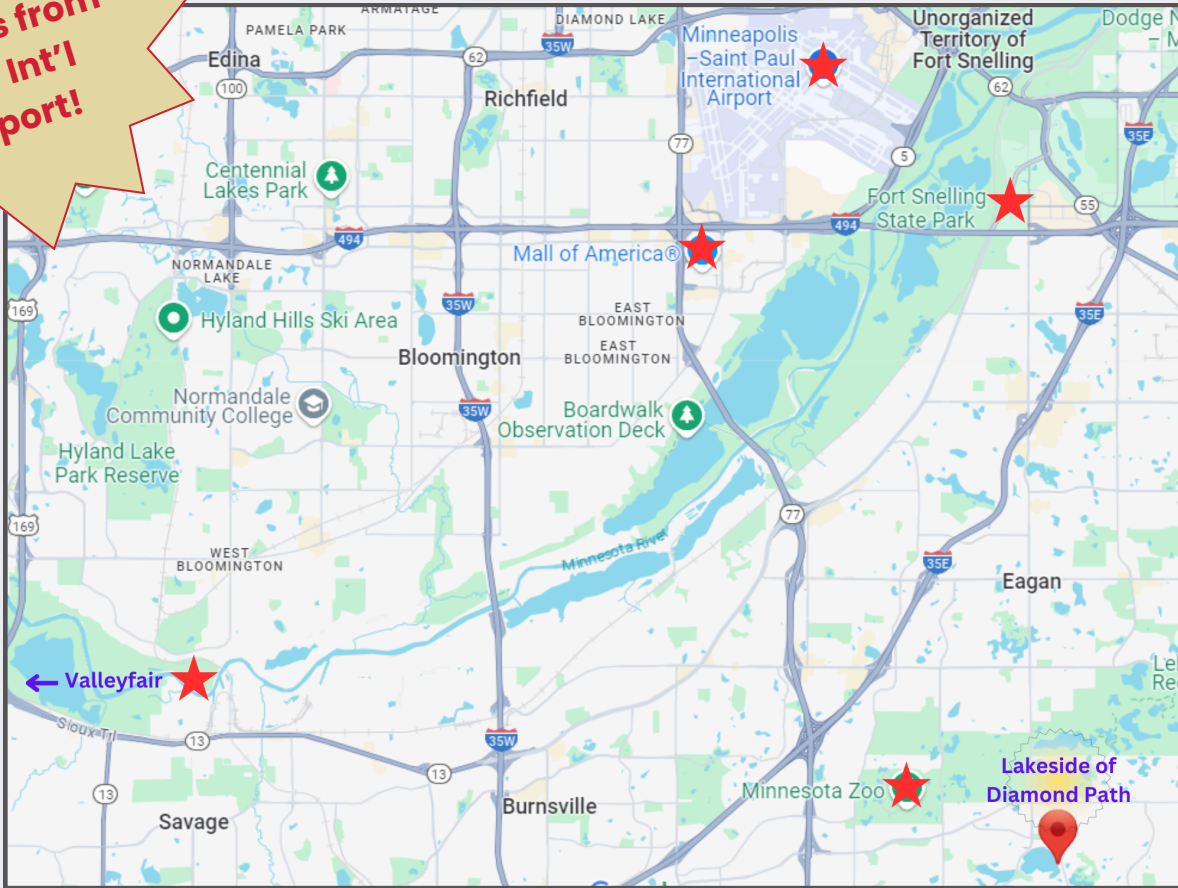

FOR SALE 1-ACRE LAKE LOTS

**LAKESIDE OF
DIAMOND PATH**
Farquar Lake • Apple Valley

BUILD YOUR CLIENT'S DREAM HOME ON FARQUAR LAKE!

New Lakeshore Development in Apple Valley featuring spectacular sunset views! Located on serene Farquar Lake. Large and private 1-acre lots.

(3) exclusive building sites remain. Open to all builders. Gradual slope to lake. Pad ready. Excellent location near parks, MN Zoo, excellent shopping and restaurants. Only 15 miles from MSP Airport. **Call for additional site information.**

Edina Realty[®]

a Berkshire Hathaway affiliate

LAKESIDE OF DIAMOND PATH • APPLE VALLEY

LOCAL ATTRACTIONS

**Only
15 Miles from
MSP Int'l
Airport!**

Map Courtesy of Google

MN Zoo	—————>	2.5 Miles
Eagan	—————>	3.5 Miles
Burnsville	—————>	7 Miles
Mall of America	—————>	10.5 Miles
Fort Snelling State Park	—————>	12 Miles
MSP Int'l Airport	—————>	15 Miles
Bloomington	—————>	15.5 Miles
Valleyfair	—————>	18.5 Miles
Minneapolis	—————>	20 Miles