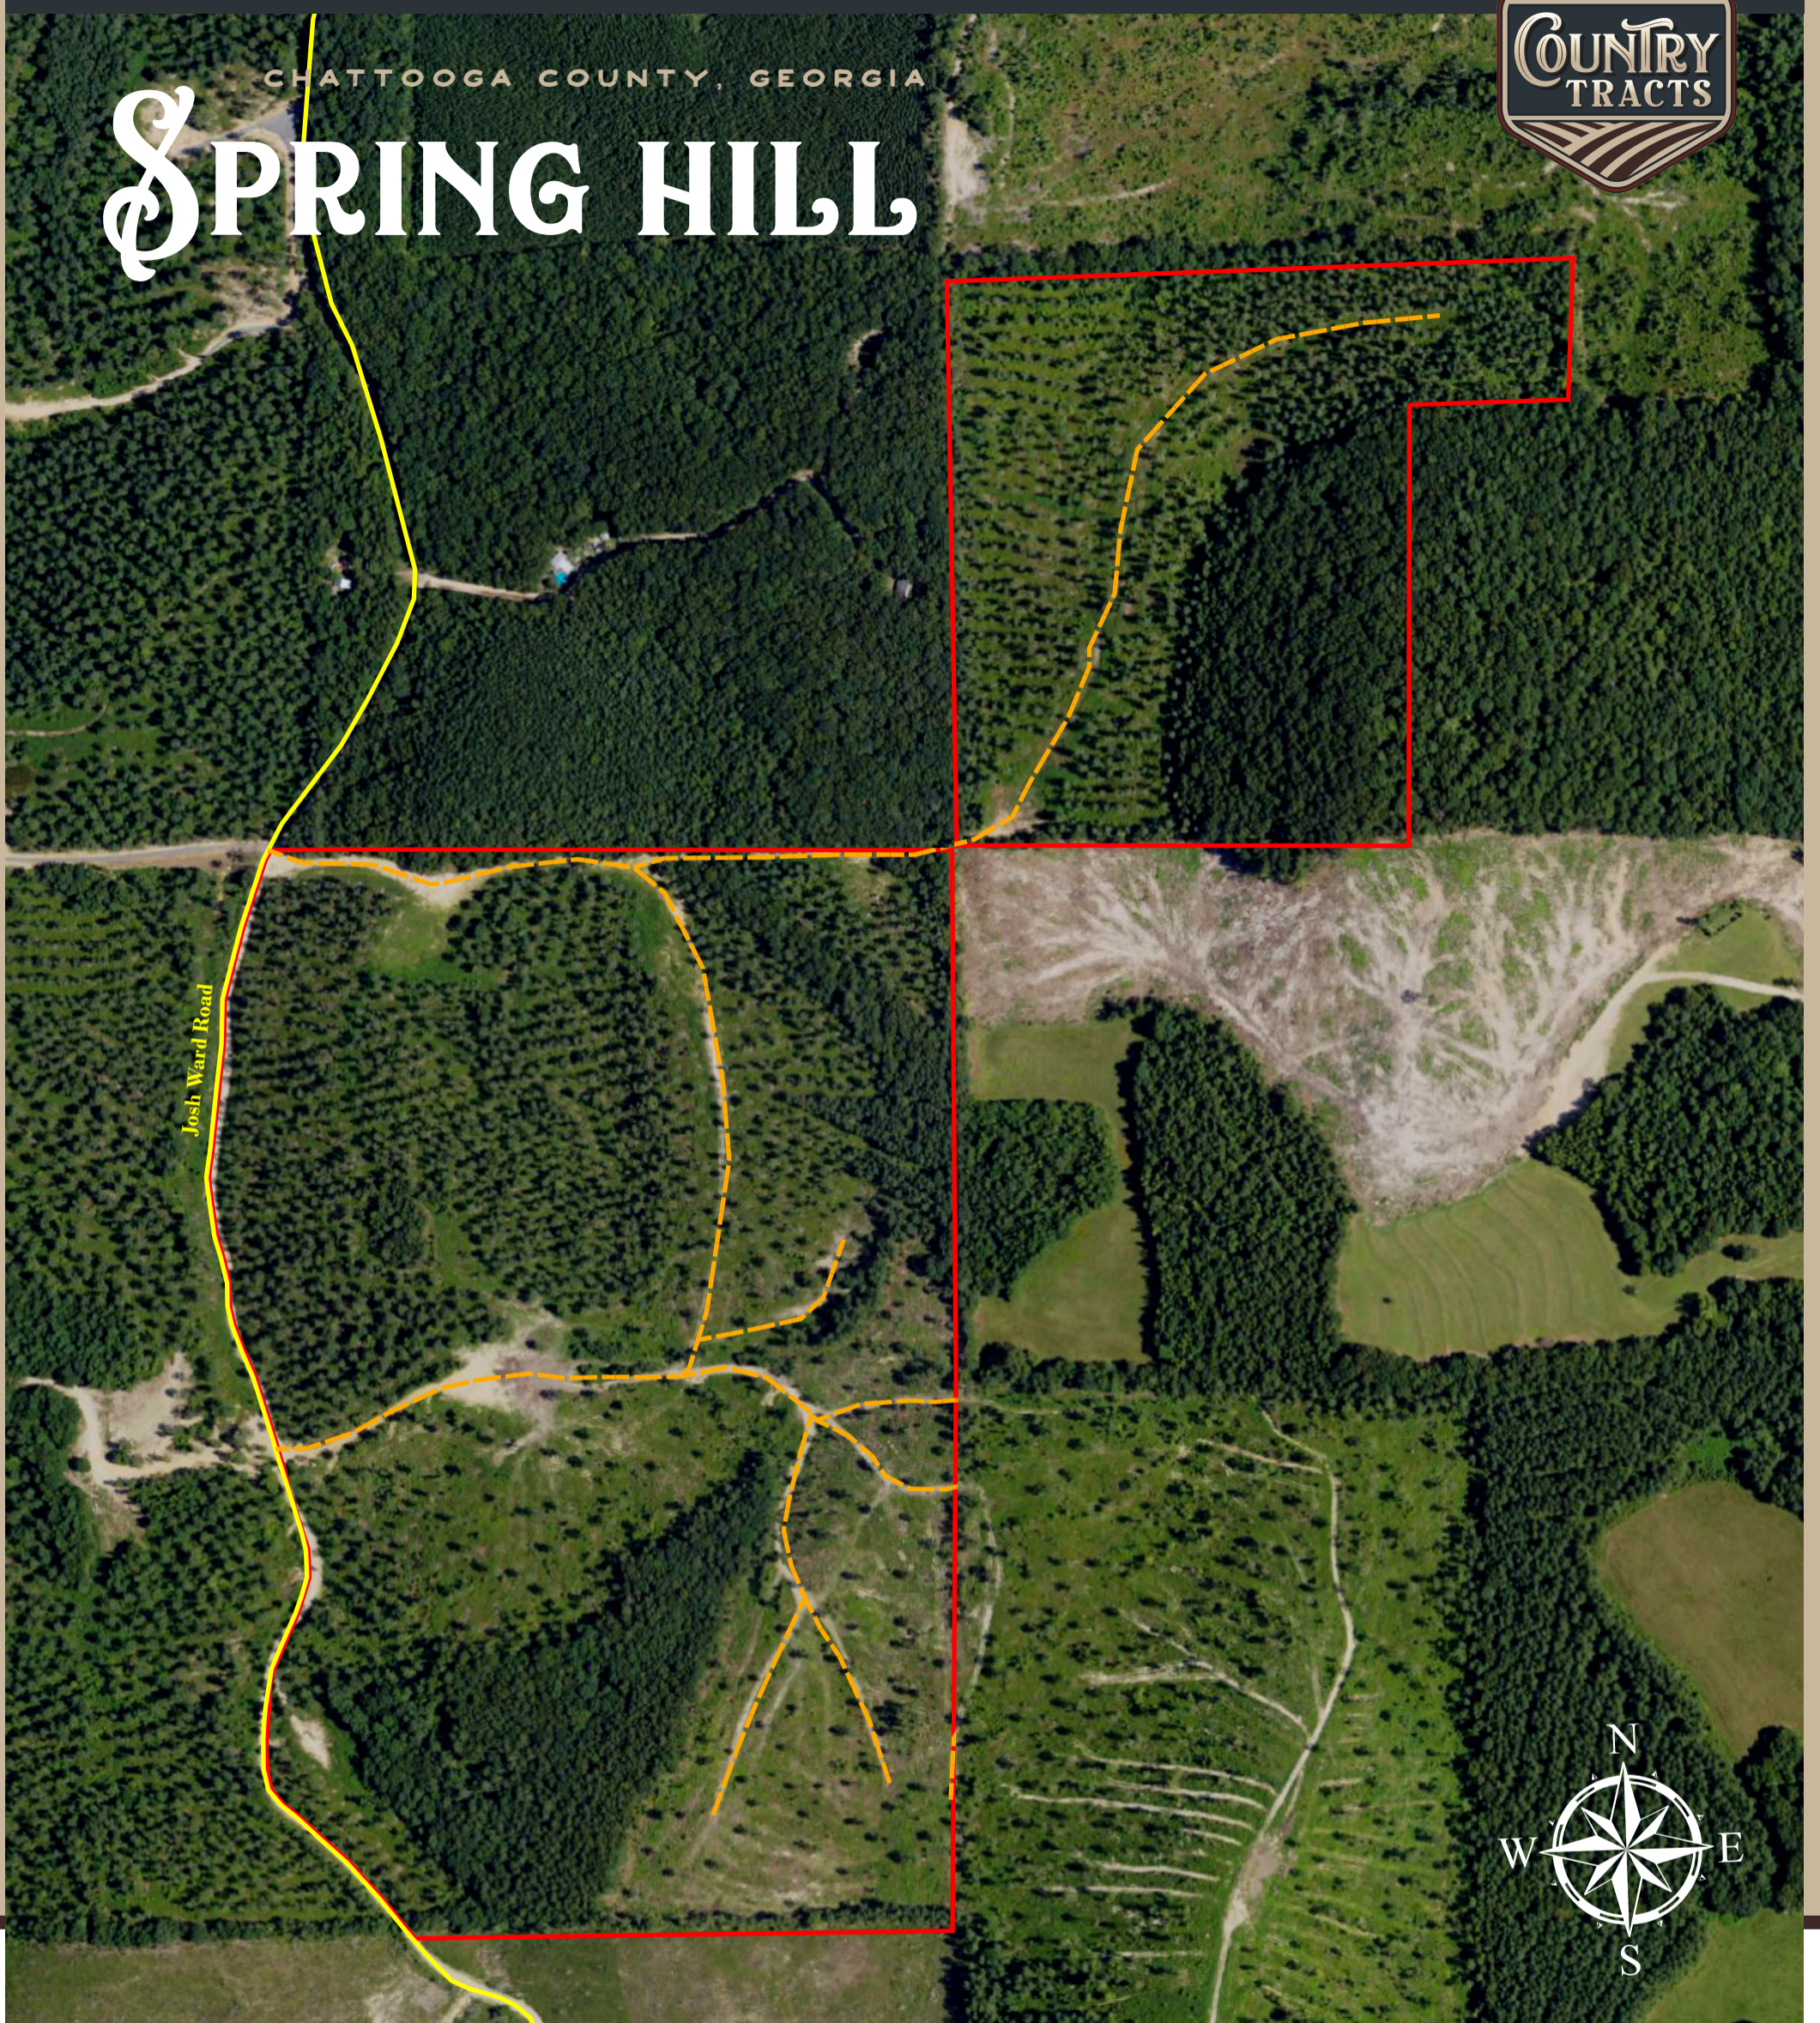

CHATTOOGA COUNTY, GEORGIA

SPRING HILL

LEGEND

-  Parcel boundary
-  Internal trails
-  Road
-  Stream

FEATURES

- Mountain Views
- Greenfields
- Convenient Access
- Recreation
- Wildlife
- Mature Timber

152.8 Acres

WWW.COUNTRYTRACTS.COM

"ALL BOUNDARY LINES DEPICTED IN MAPS, AERIALS, PICTURES OR VIDEOS ARE ESTIMATES AND SHOULD NOT BE RELIED ON AS LEGAL DOCUMENTS"