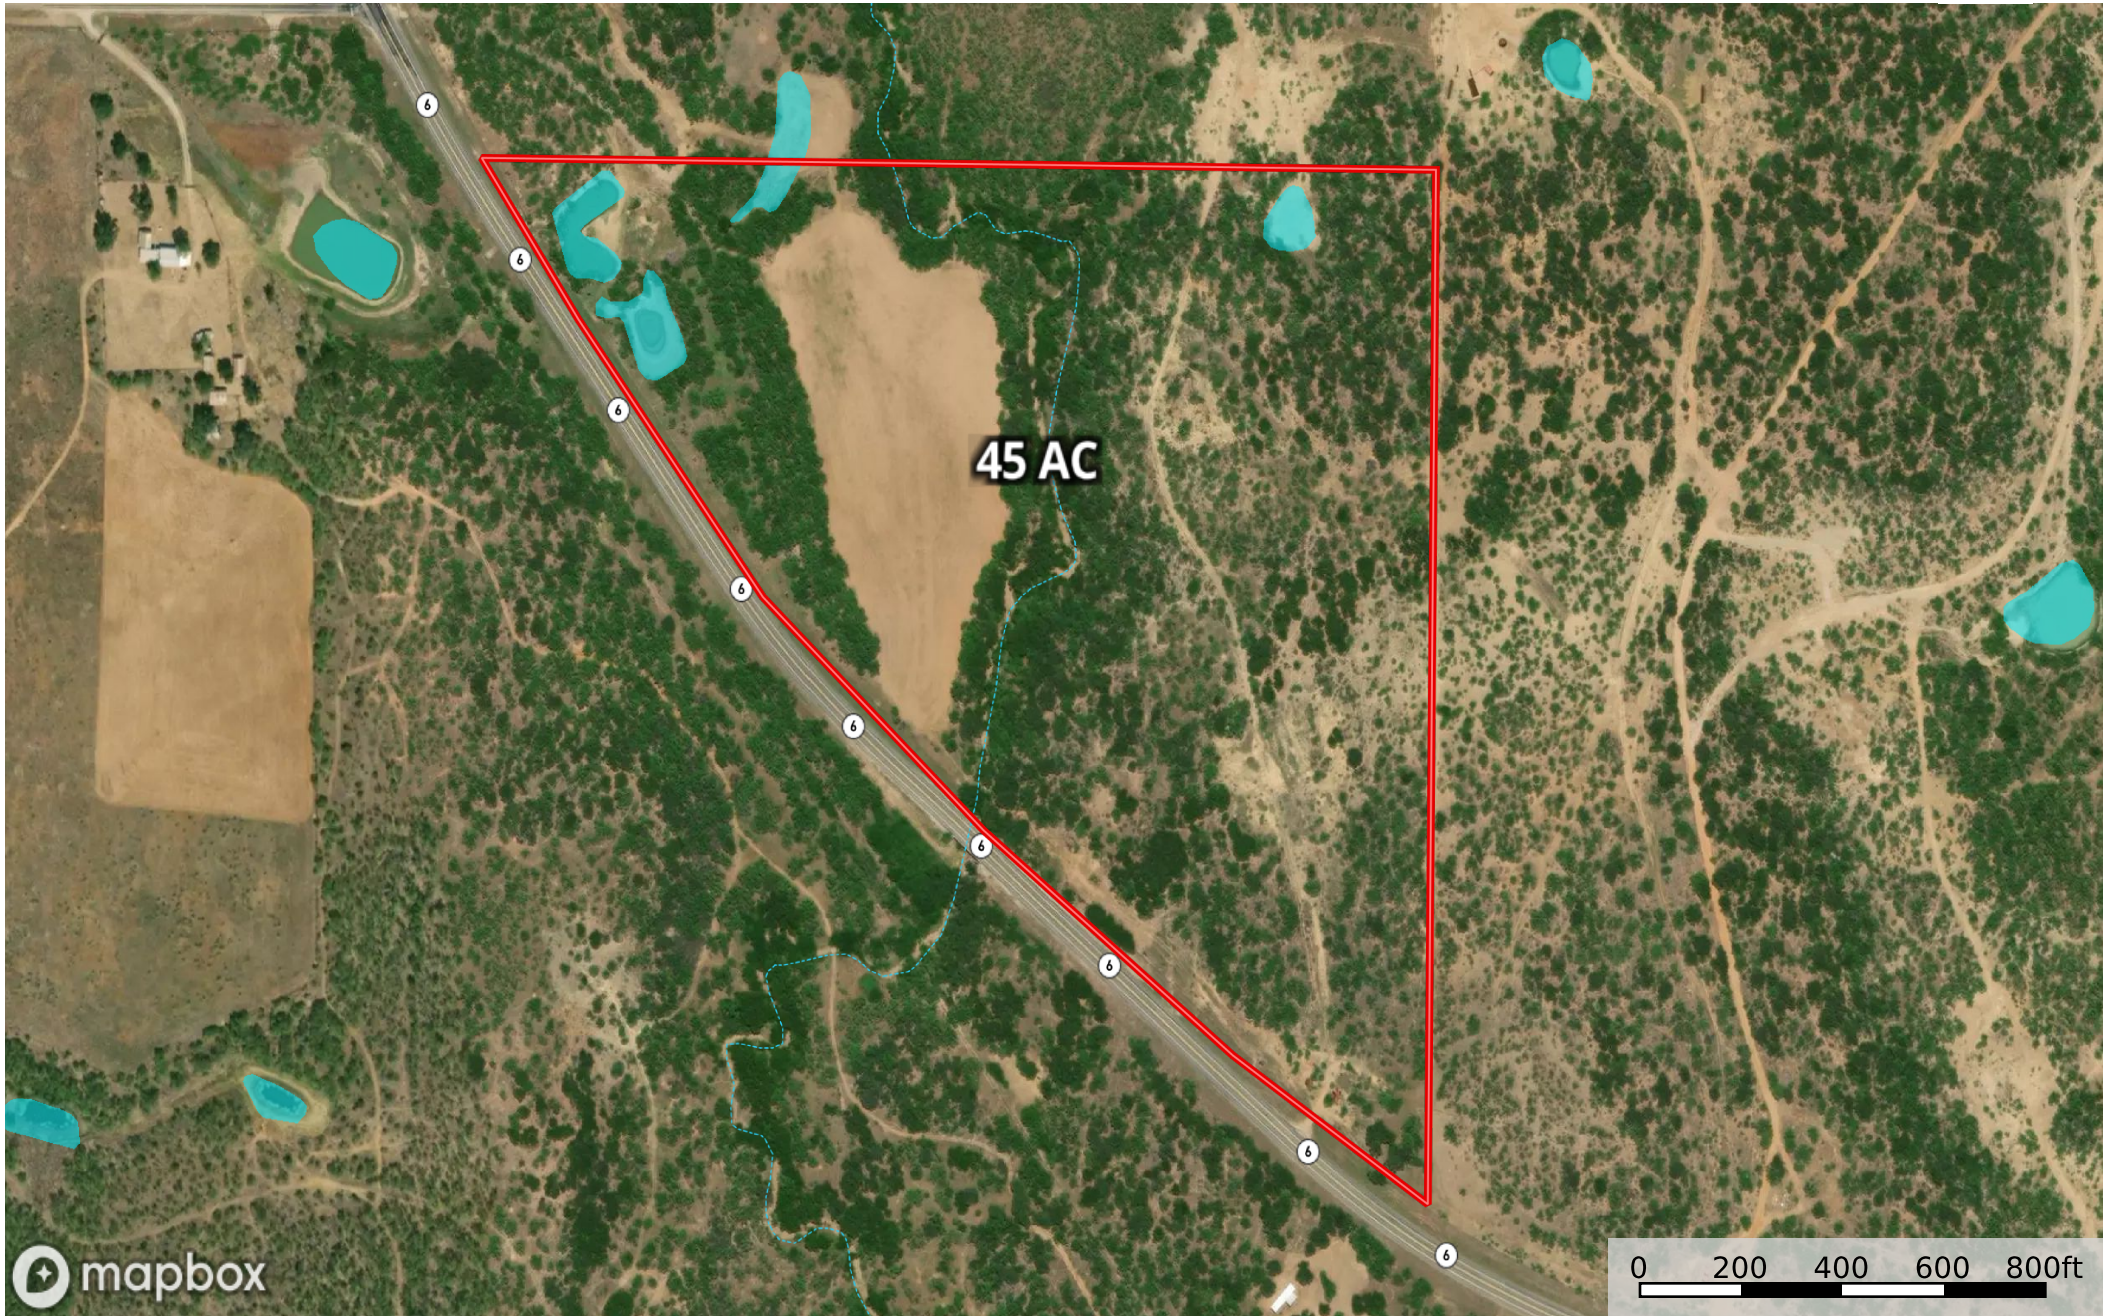

45 Acres Hwy 6 Moran, TX  
Callahan County, Texas, AC +/-

- Boundary
- Stream, Intermittent
- River/Creek
- Water Body