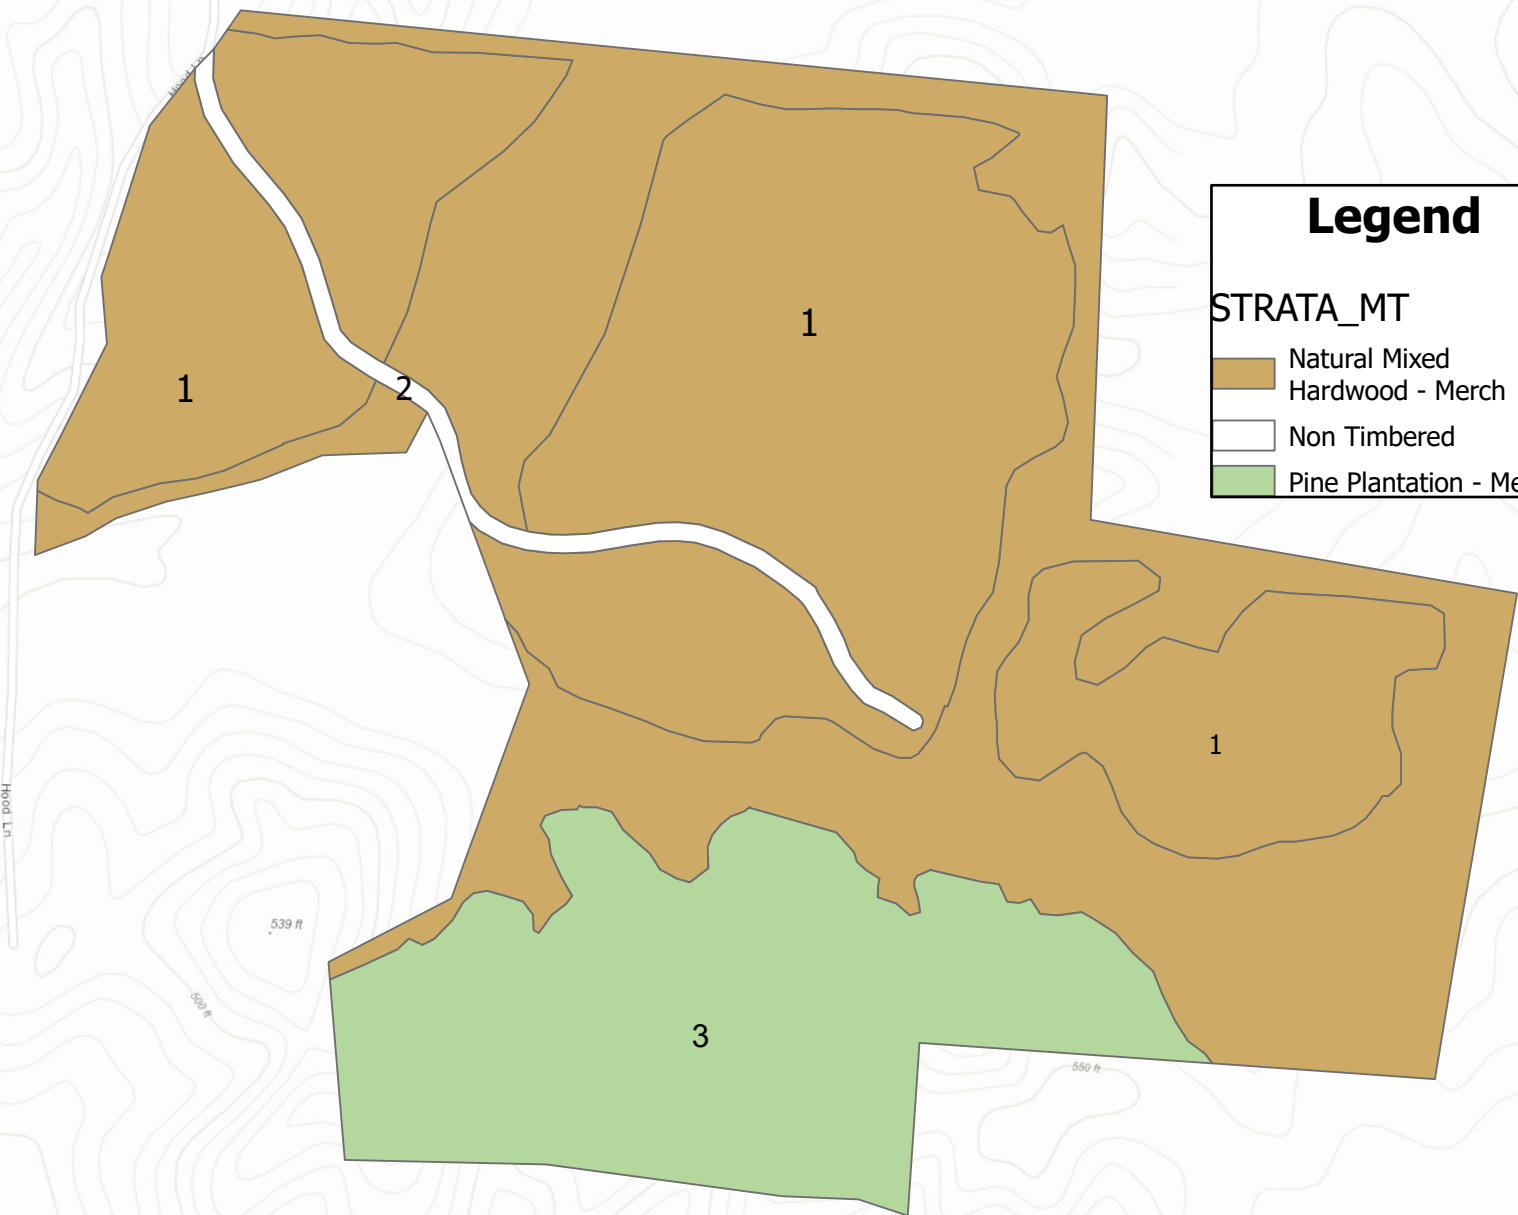

# Hood Tract

Carroll Co, TN +/- 176 acres

**Legend**

STRATA\_MT

- Natural Mixed Hardwood - Merch
- Non Timbered
- Pine Plantation - Merch

STRATA_MT	Stand	SUM_GIS_AREA
Natural Mixed Hardwood - Merch	1	137.3
Non Timbered	2	3.3
Pine Plantation - Merch	3	35.2