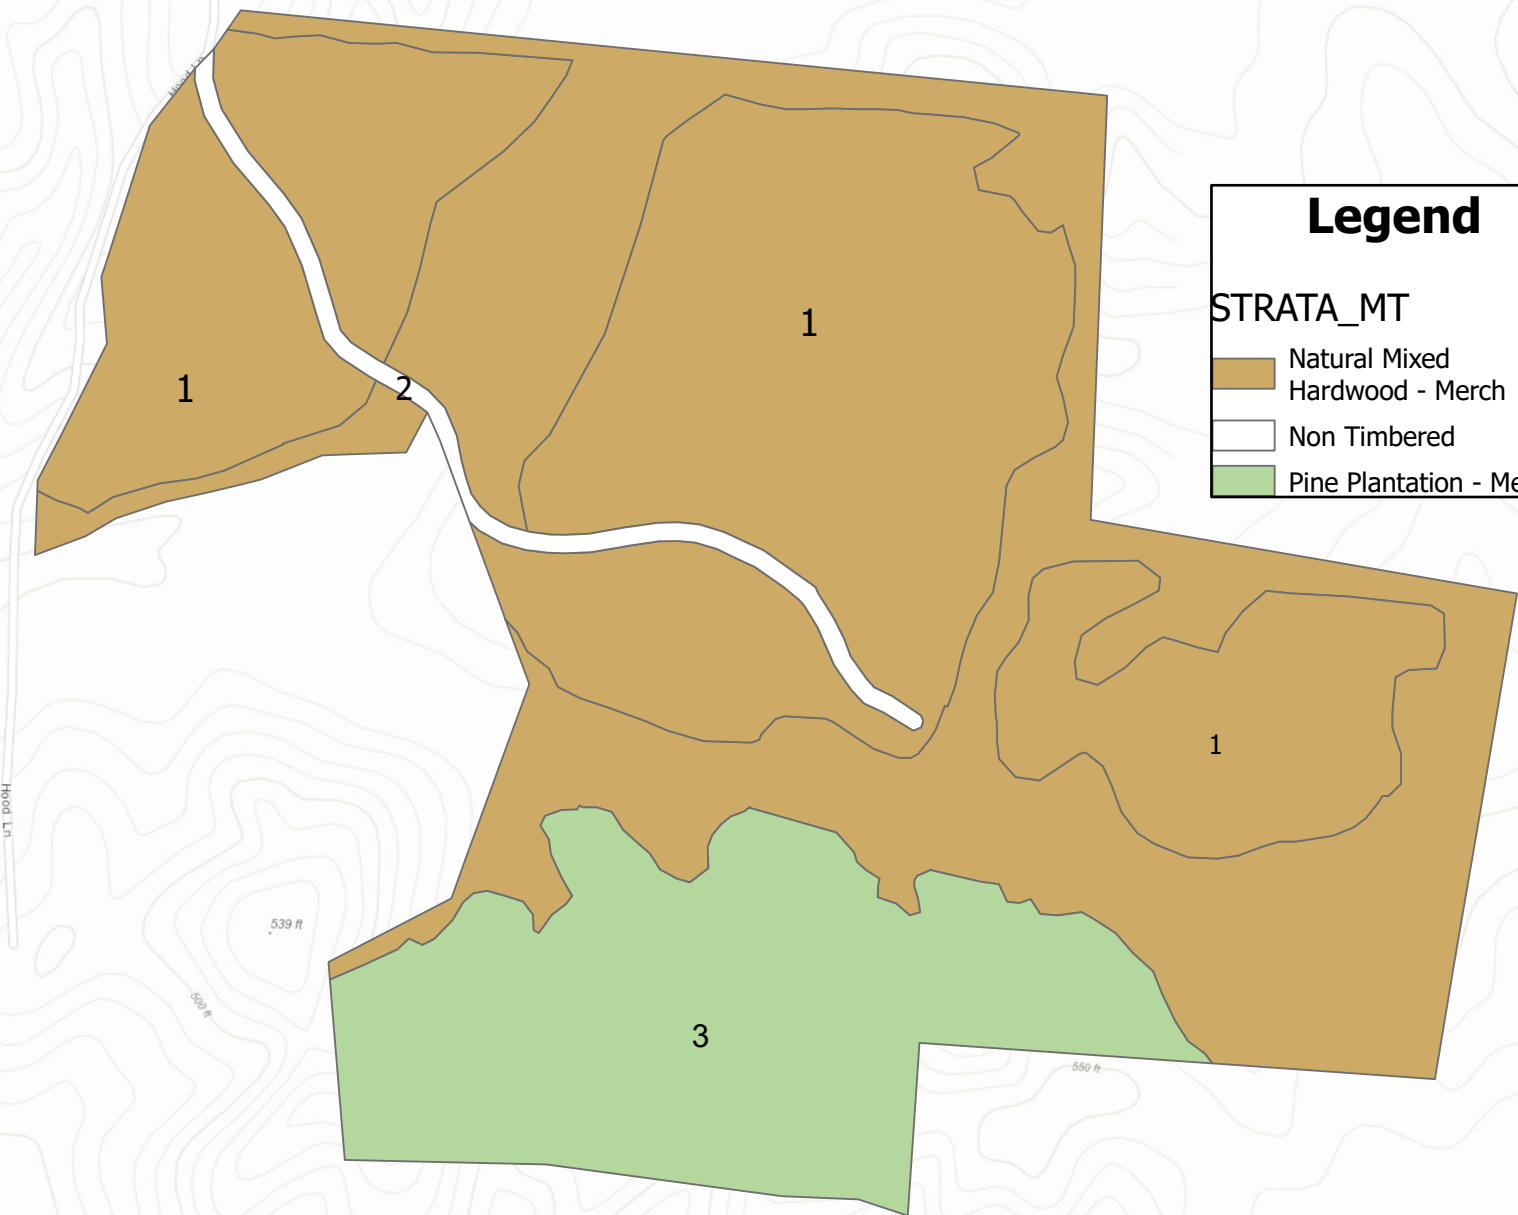

Hood Tract

Carroll County, Tennessee, 176 AC +/-

Boundary

Boundary

Boundary

Hood Tract

Carroll Co, TN +/- 176 acres

Legend

STRATA_MT

- Natural Mixed Hardwood - Merch
- Non Timbered
- Pine Plantation - Merch

STRATA_MT	Stand	SUM_GIS_AREA
Natural Mixed Hardwood - Merch	1	137.3
Non Timbered	2	3.3
Pine Plantation - Merch	3	35.2