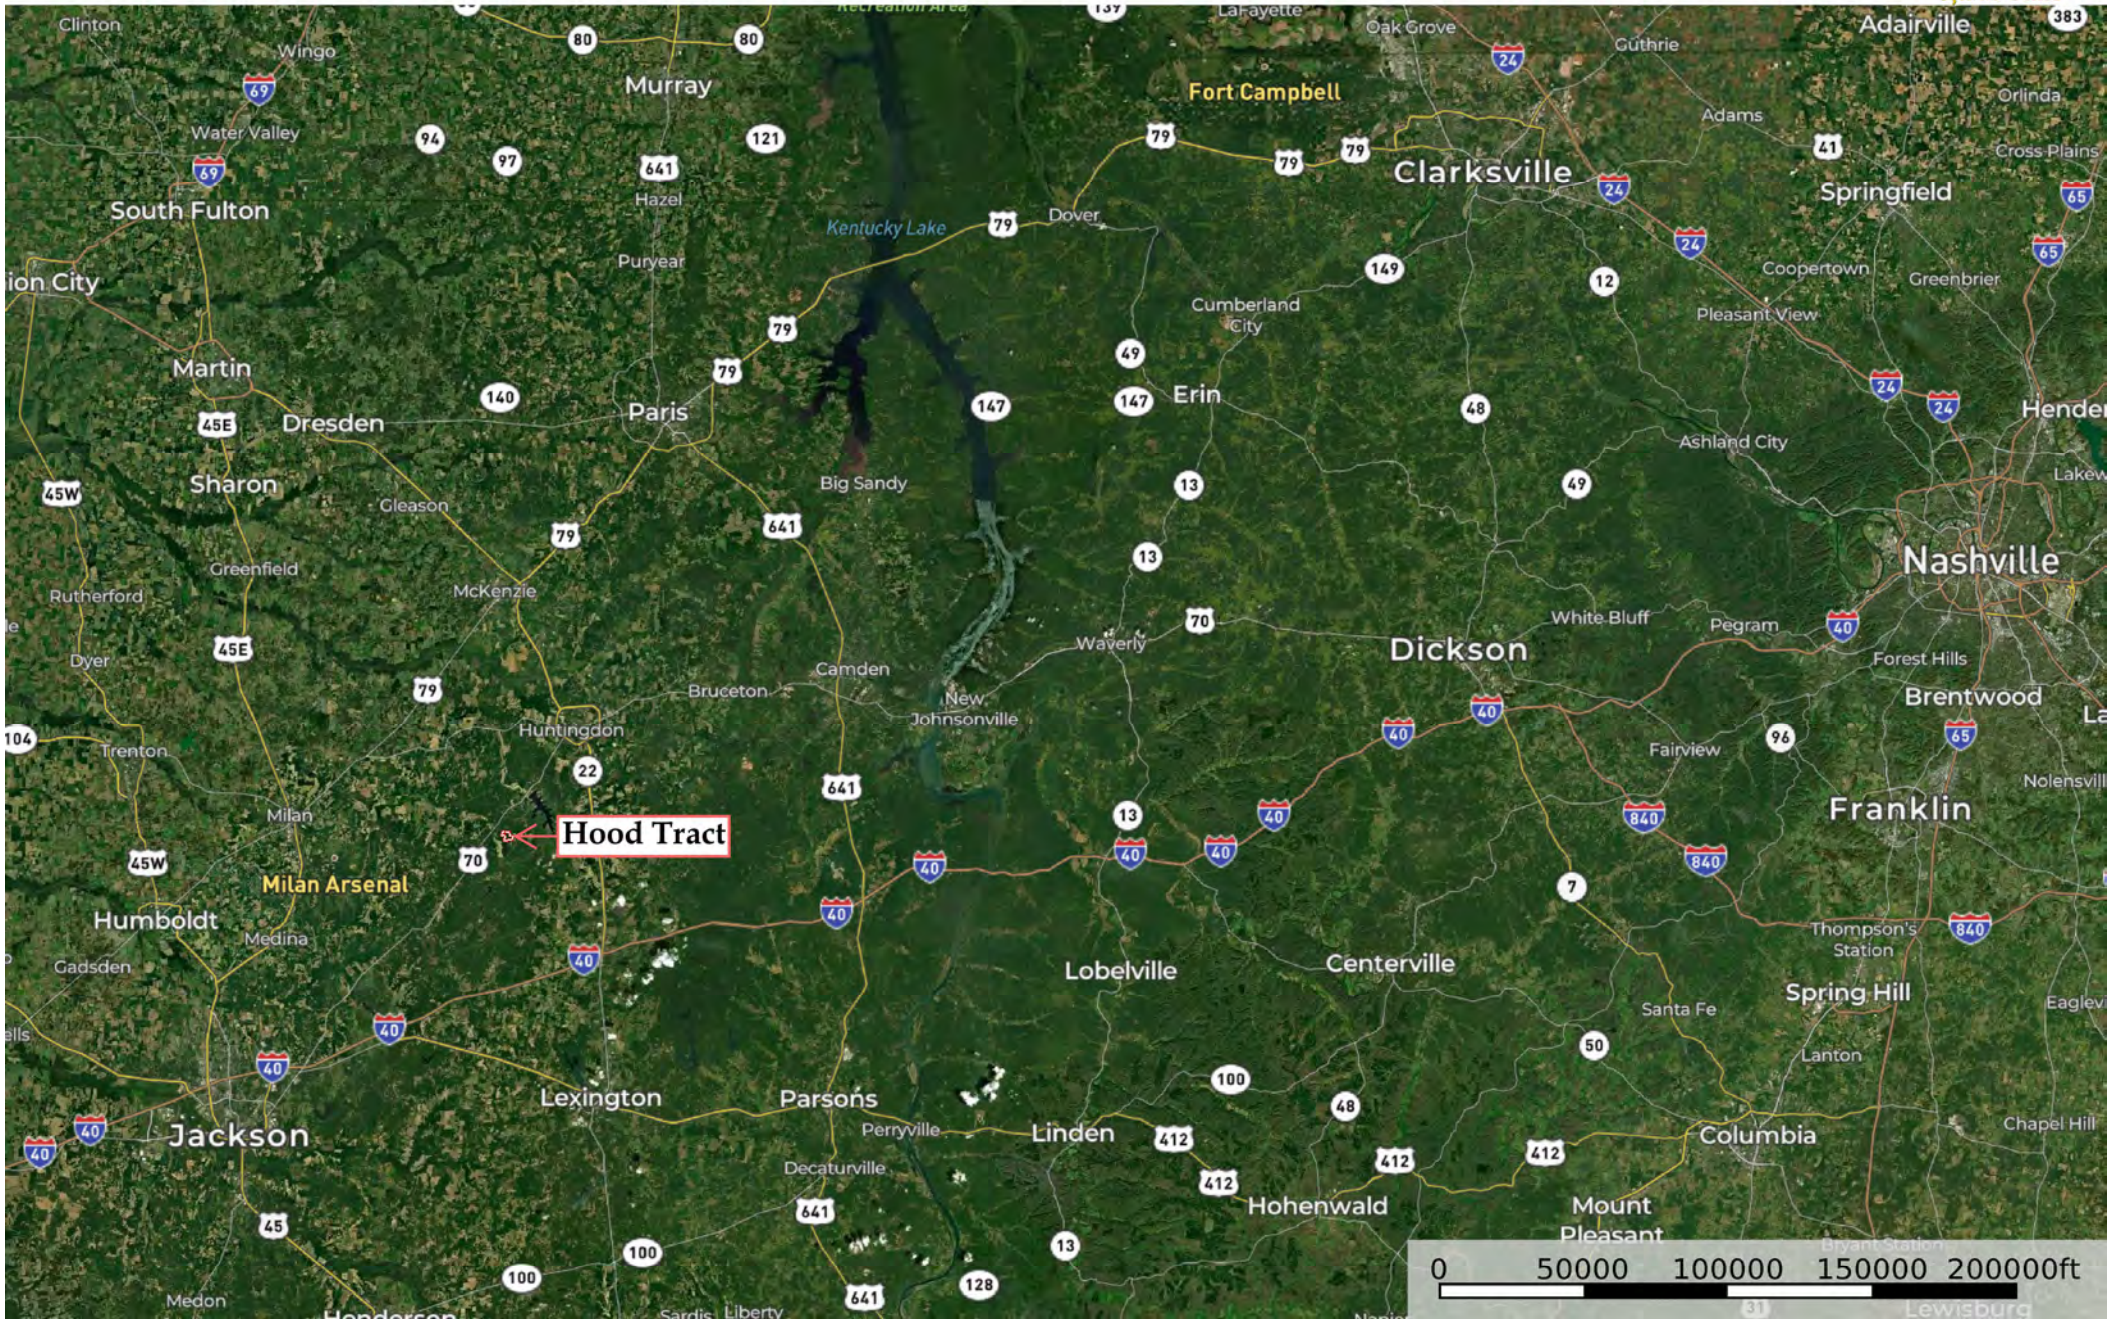

Hood Tract

Carroll County, Tennessee, 176 AC +/-

Boundary

Boundary

Boundary

Hood Tract

Carroll Co, TN +/- 176 acres

Legend

STRATA_MT

- Natural Mixed Hardwood - Merch
- Non Timbered
- Pine Plantation - Merch

STRATA_MT	Stand	SUM_GIS_AREA
Natural Mixed Hardwood - Merch	1	137.3
Non Timbered	2	3.3
Pine Plantation - Merch	3	35.2