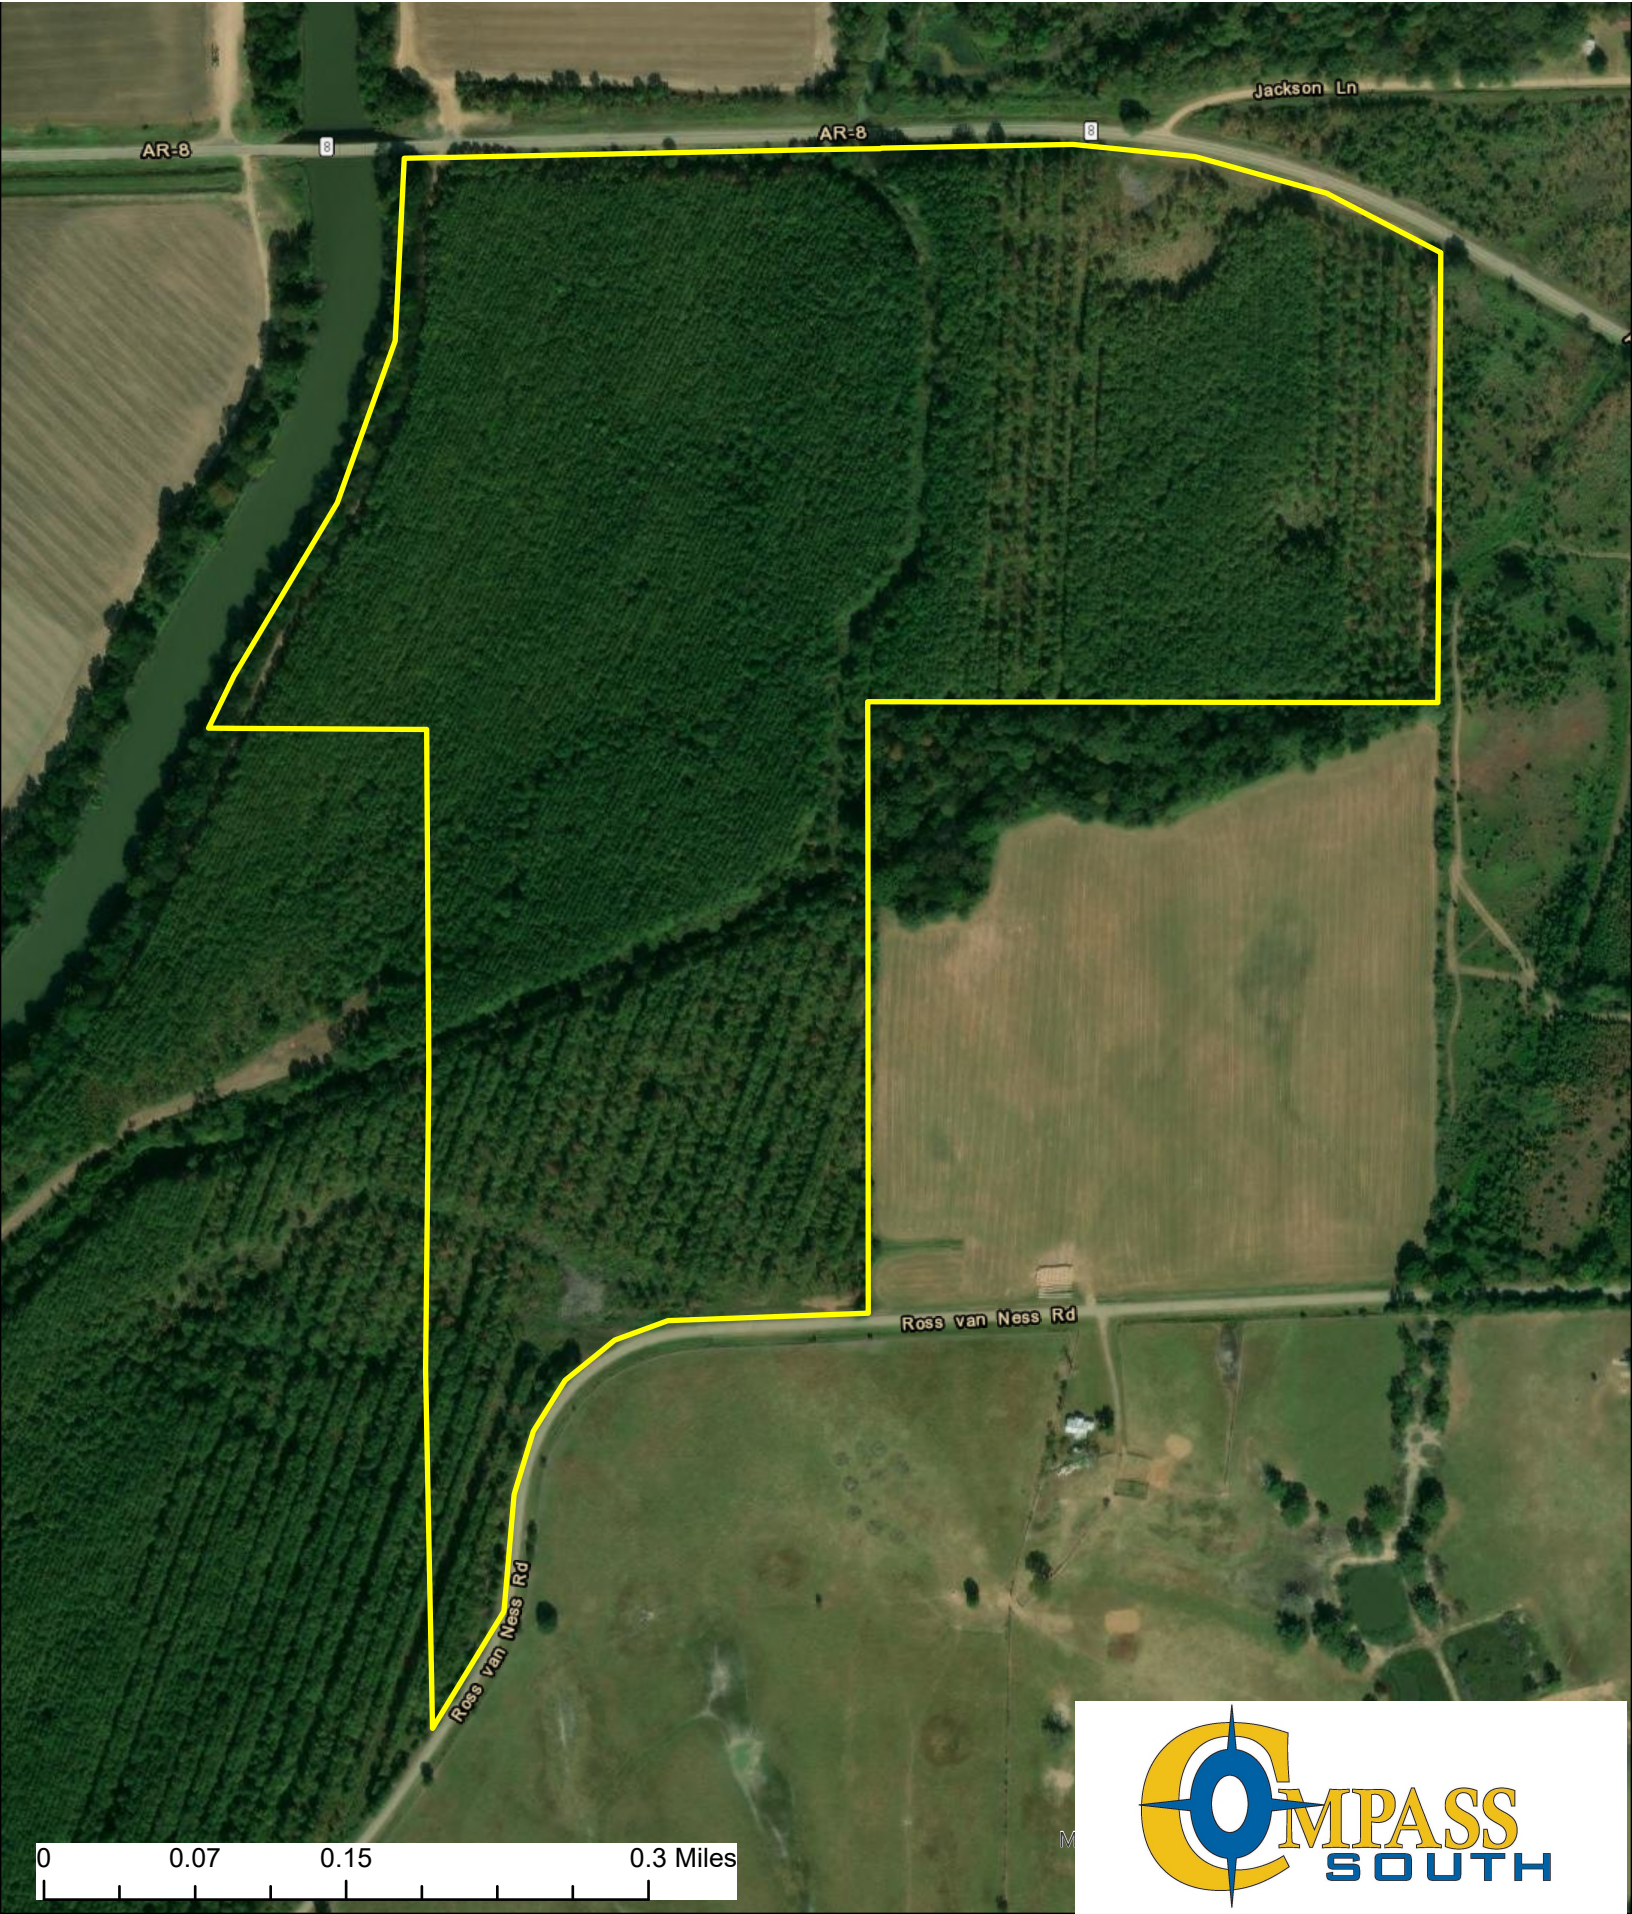

Woodall North Tract

Chicot County, AR +/- 99 acres

AR-8

8

AR-8

8

Jackson Ln

Ross van Ness Rd

Ross van Ness Rd

0 0.07 0.15 0.3 Miles