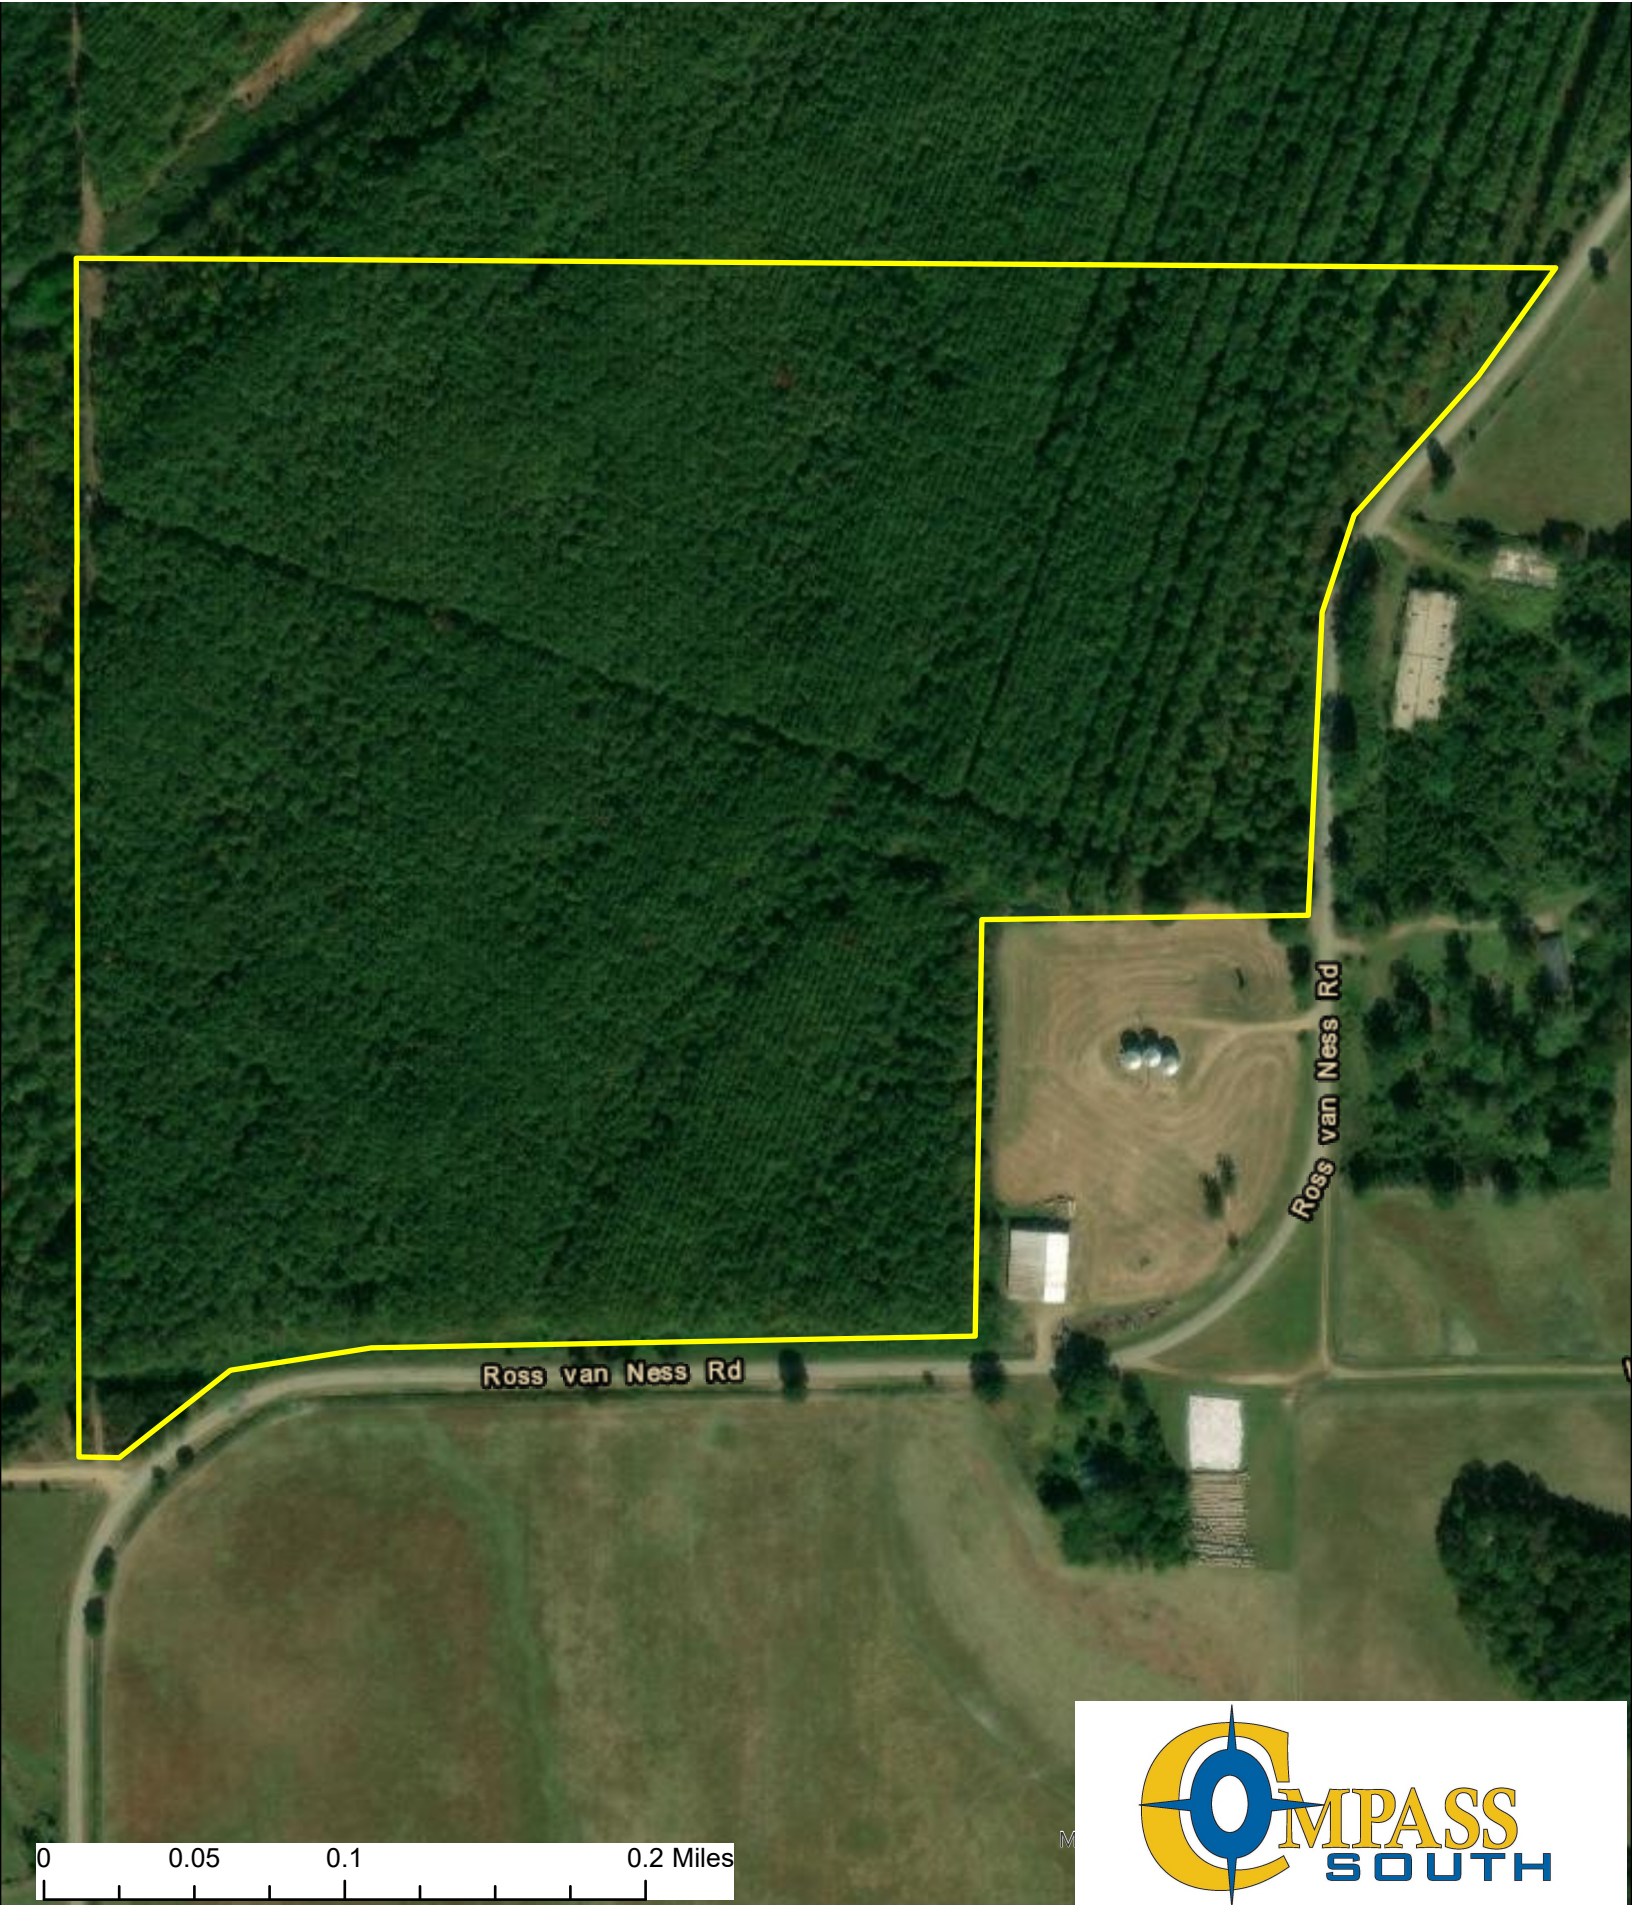

Woodall South Tract

Chicot County, AR +/- 61 acres

Ross van Ness Rd

Ross van Ness Rd

0 0.05 0.1 0.2 Miles