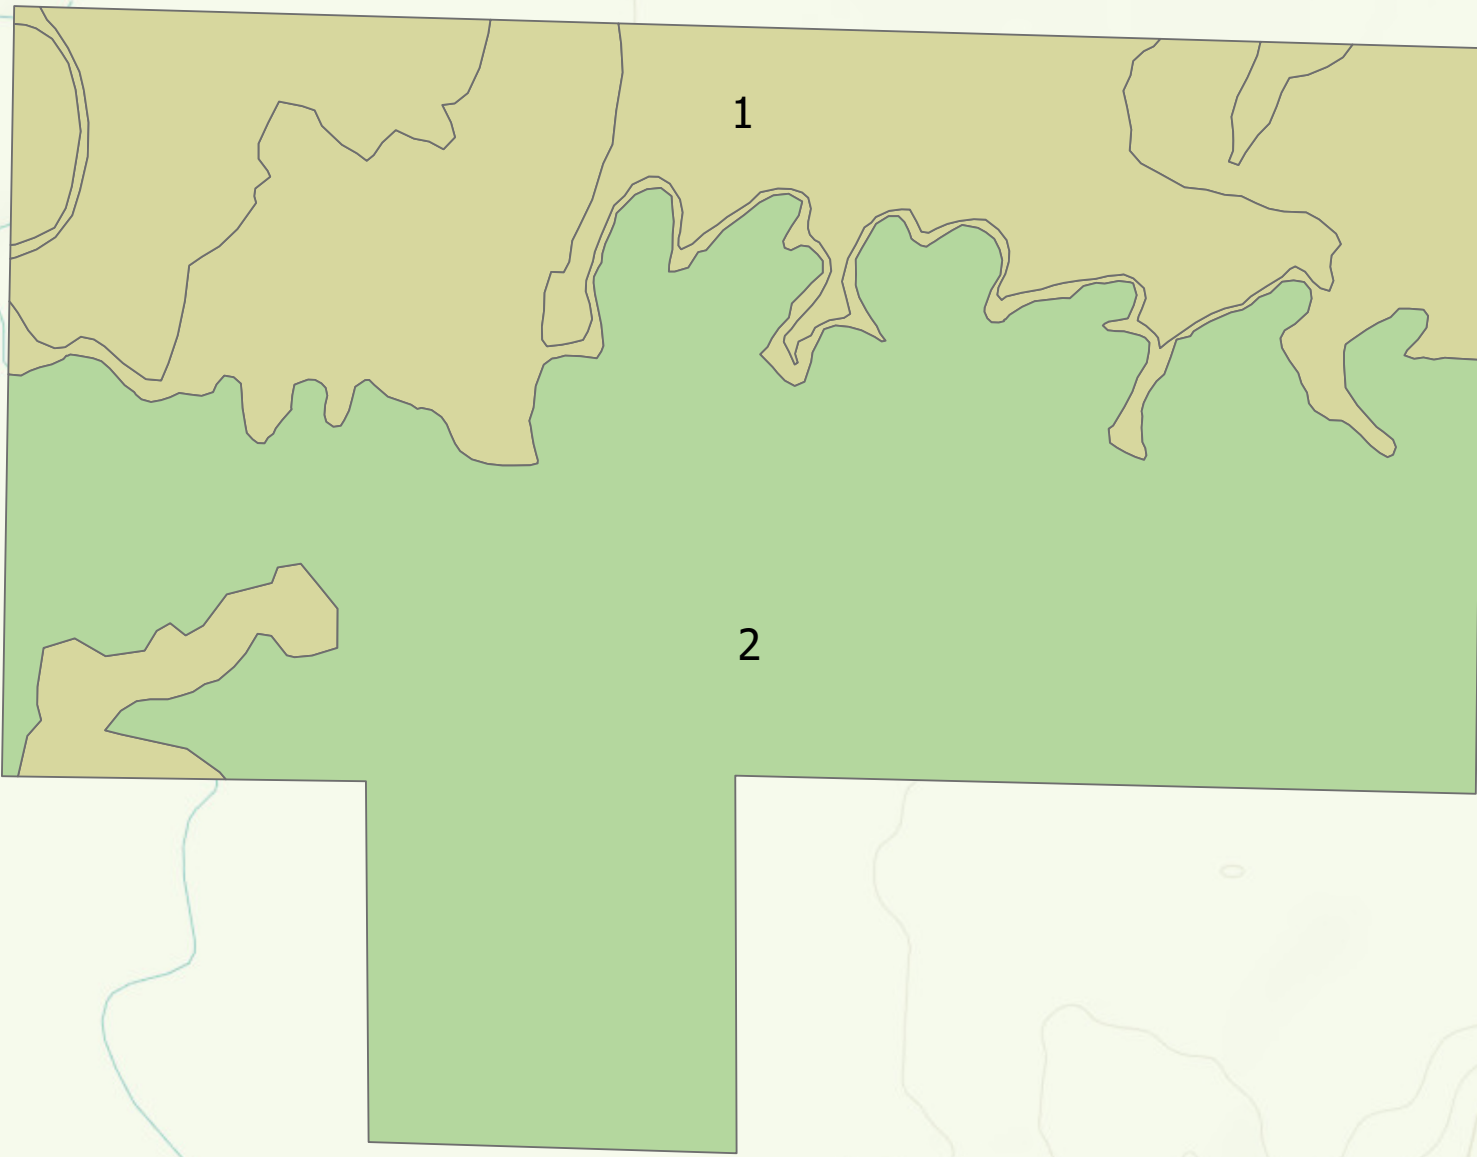

Tract 56

Grant County, AR +/- 367 acres

Covertypen	Stand	SUM_GISAcres
Hardwood - Pine1950	1	143.13
Hardwood - Pine1995	2	224.16

Legend

Covertypen

- Hardwood - Pine1950
- Hardwood - Pine1995