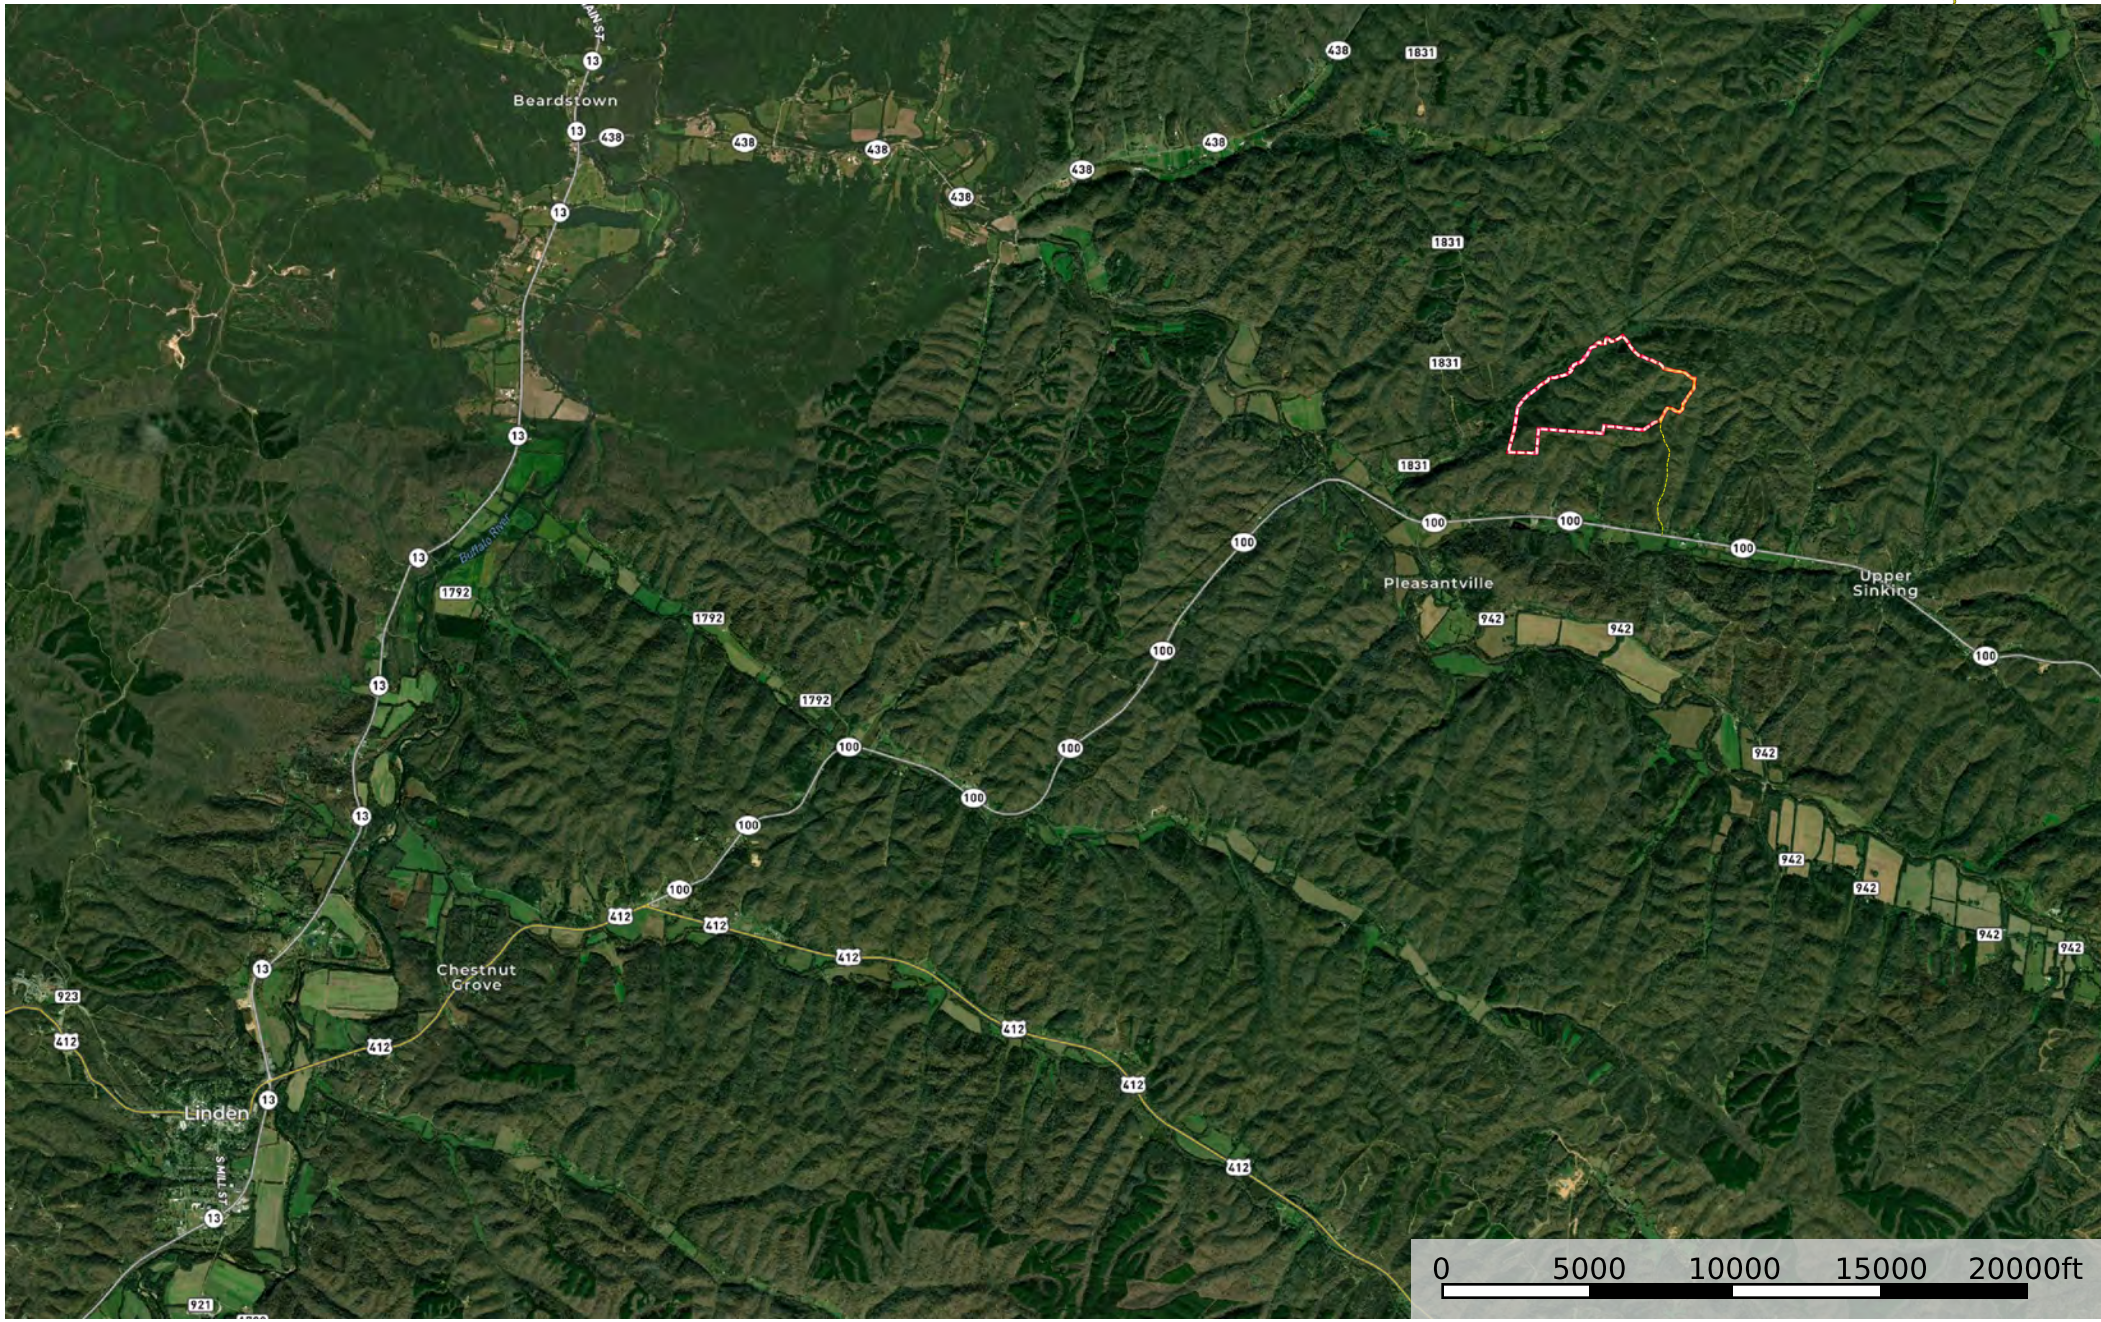

Cave Branch West Tract

Hickman County, Tennessee, 300 AC +/-

--- Shared Access Road □ Boundary