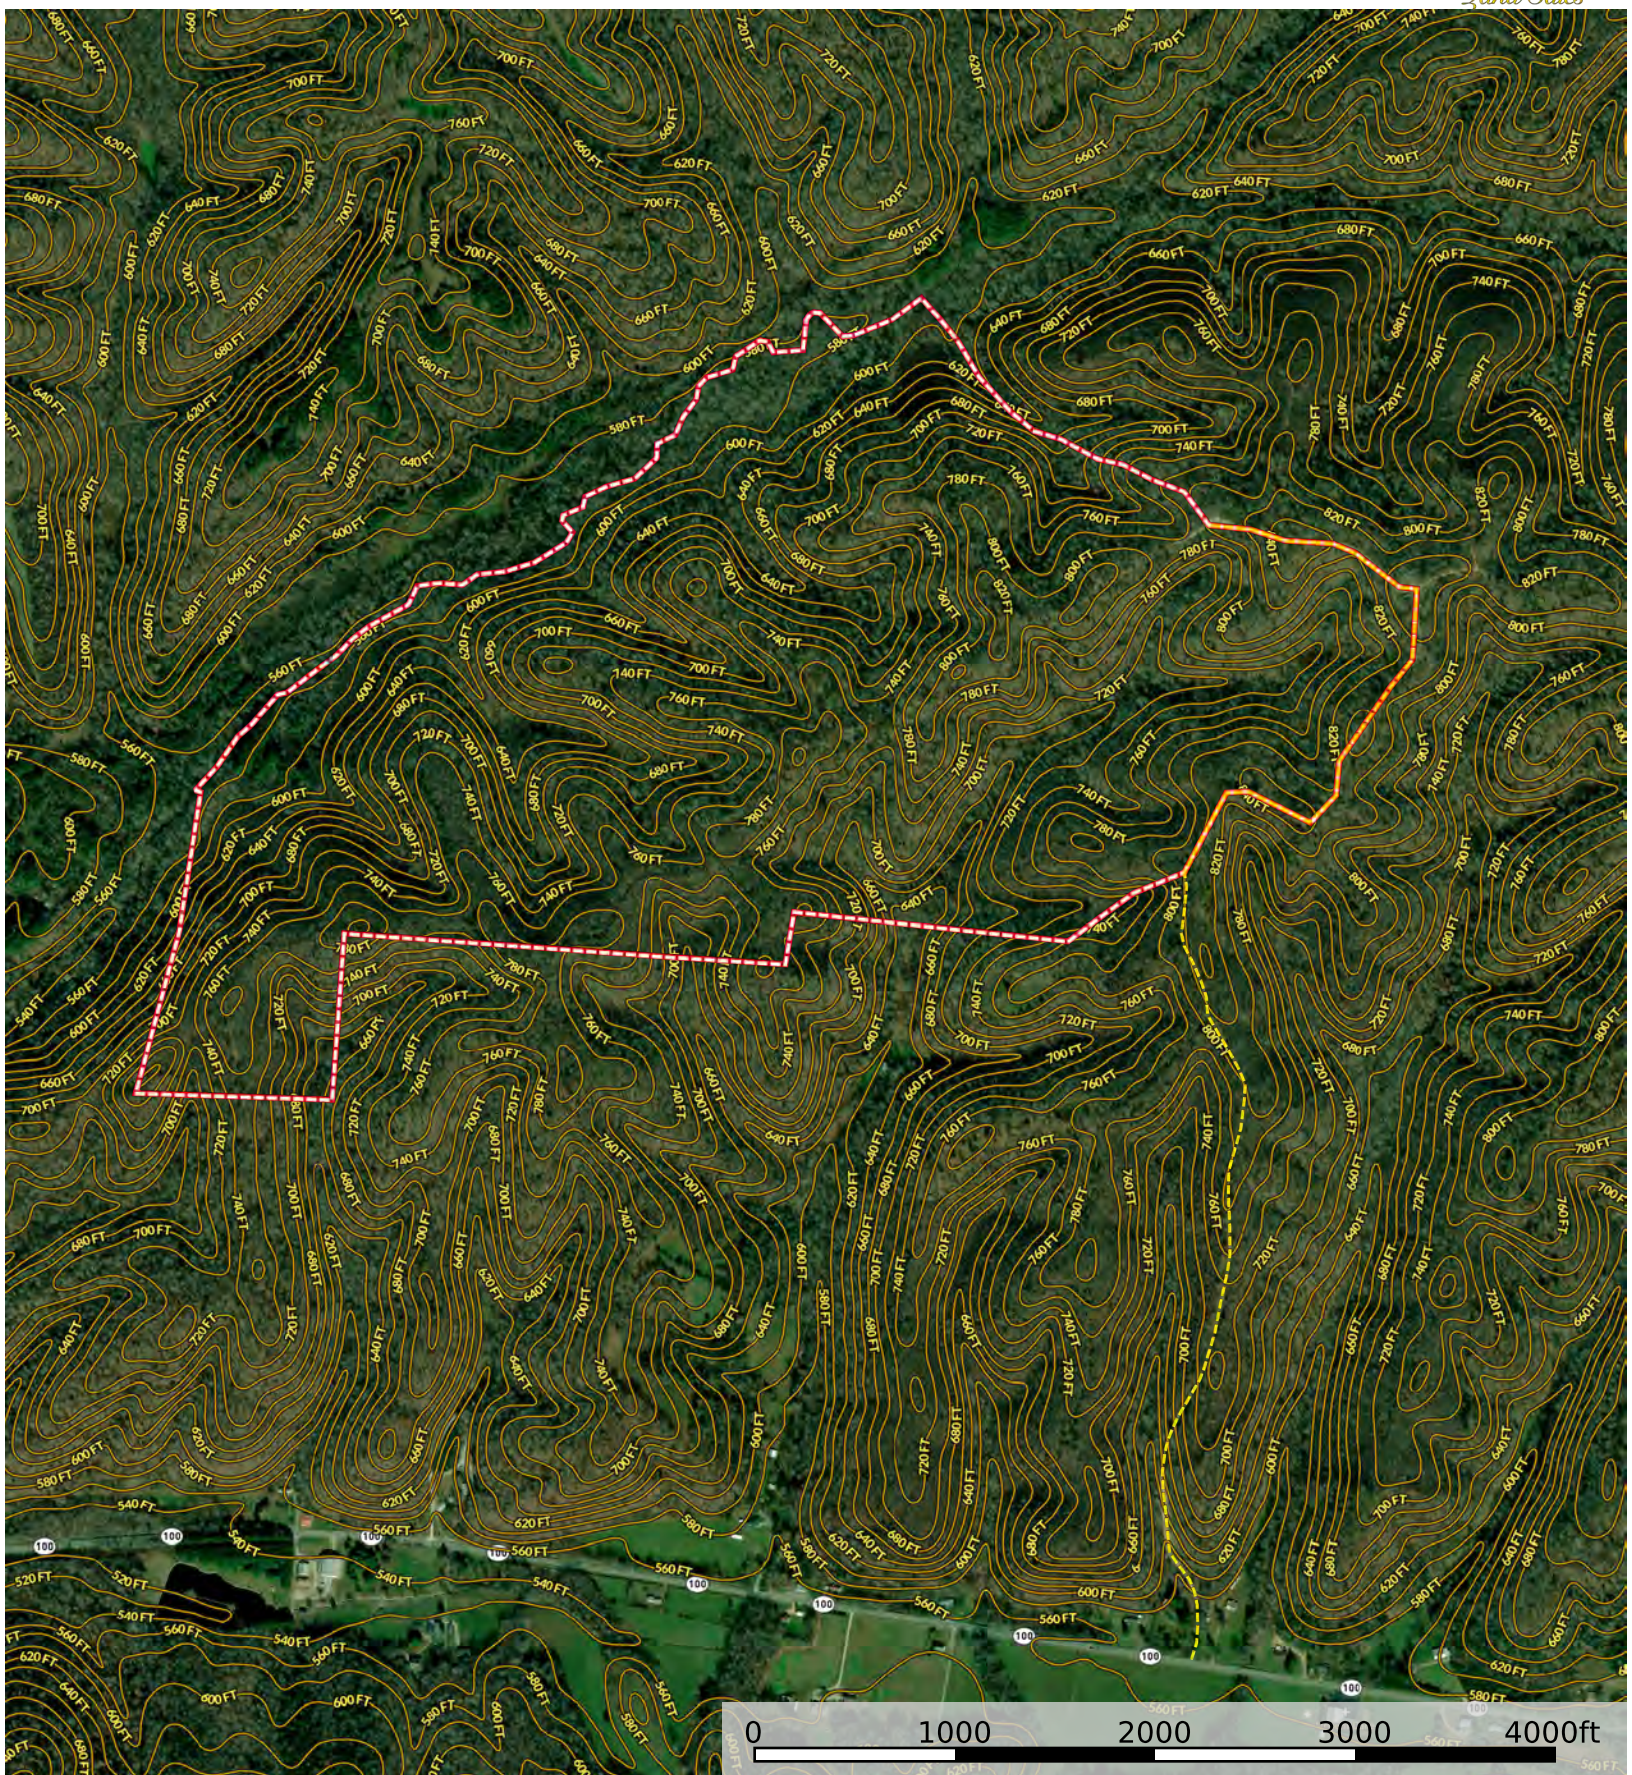

Cave Branch West Tract

Hickman County, Tennessee, 300 AC +/-

--- Shared Access Road
□ Boundary