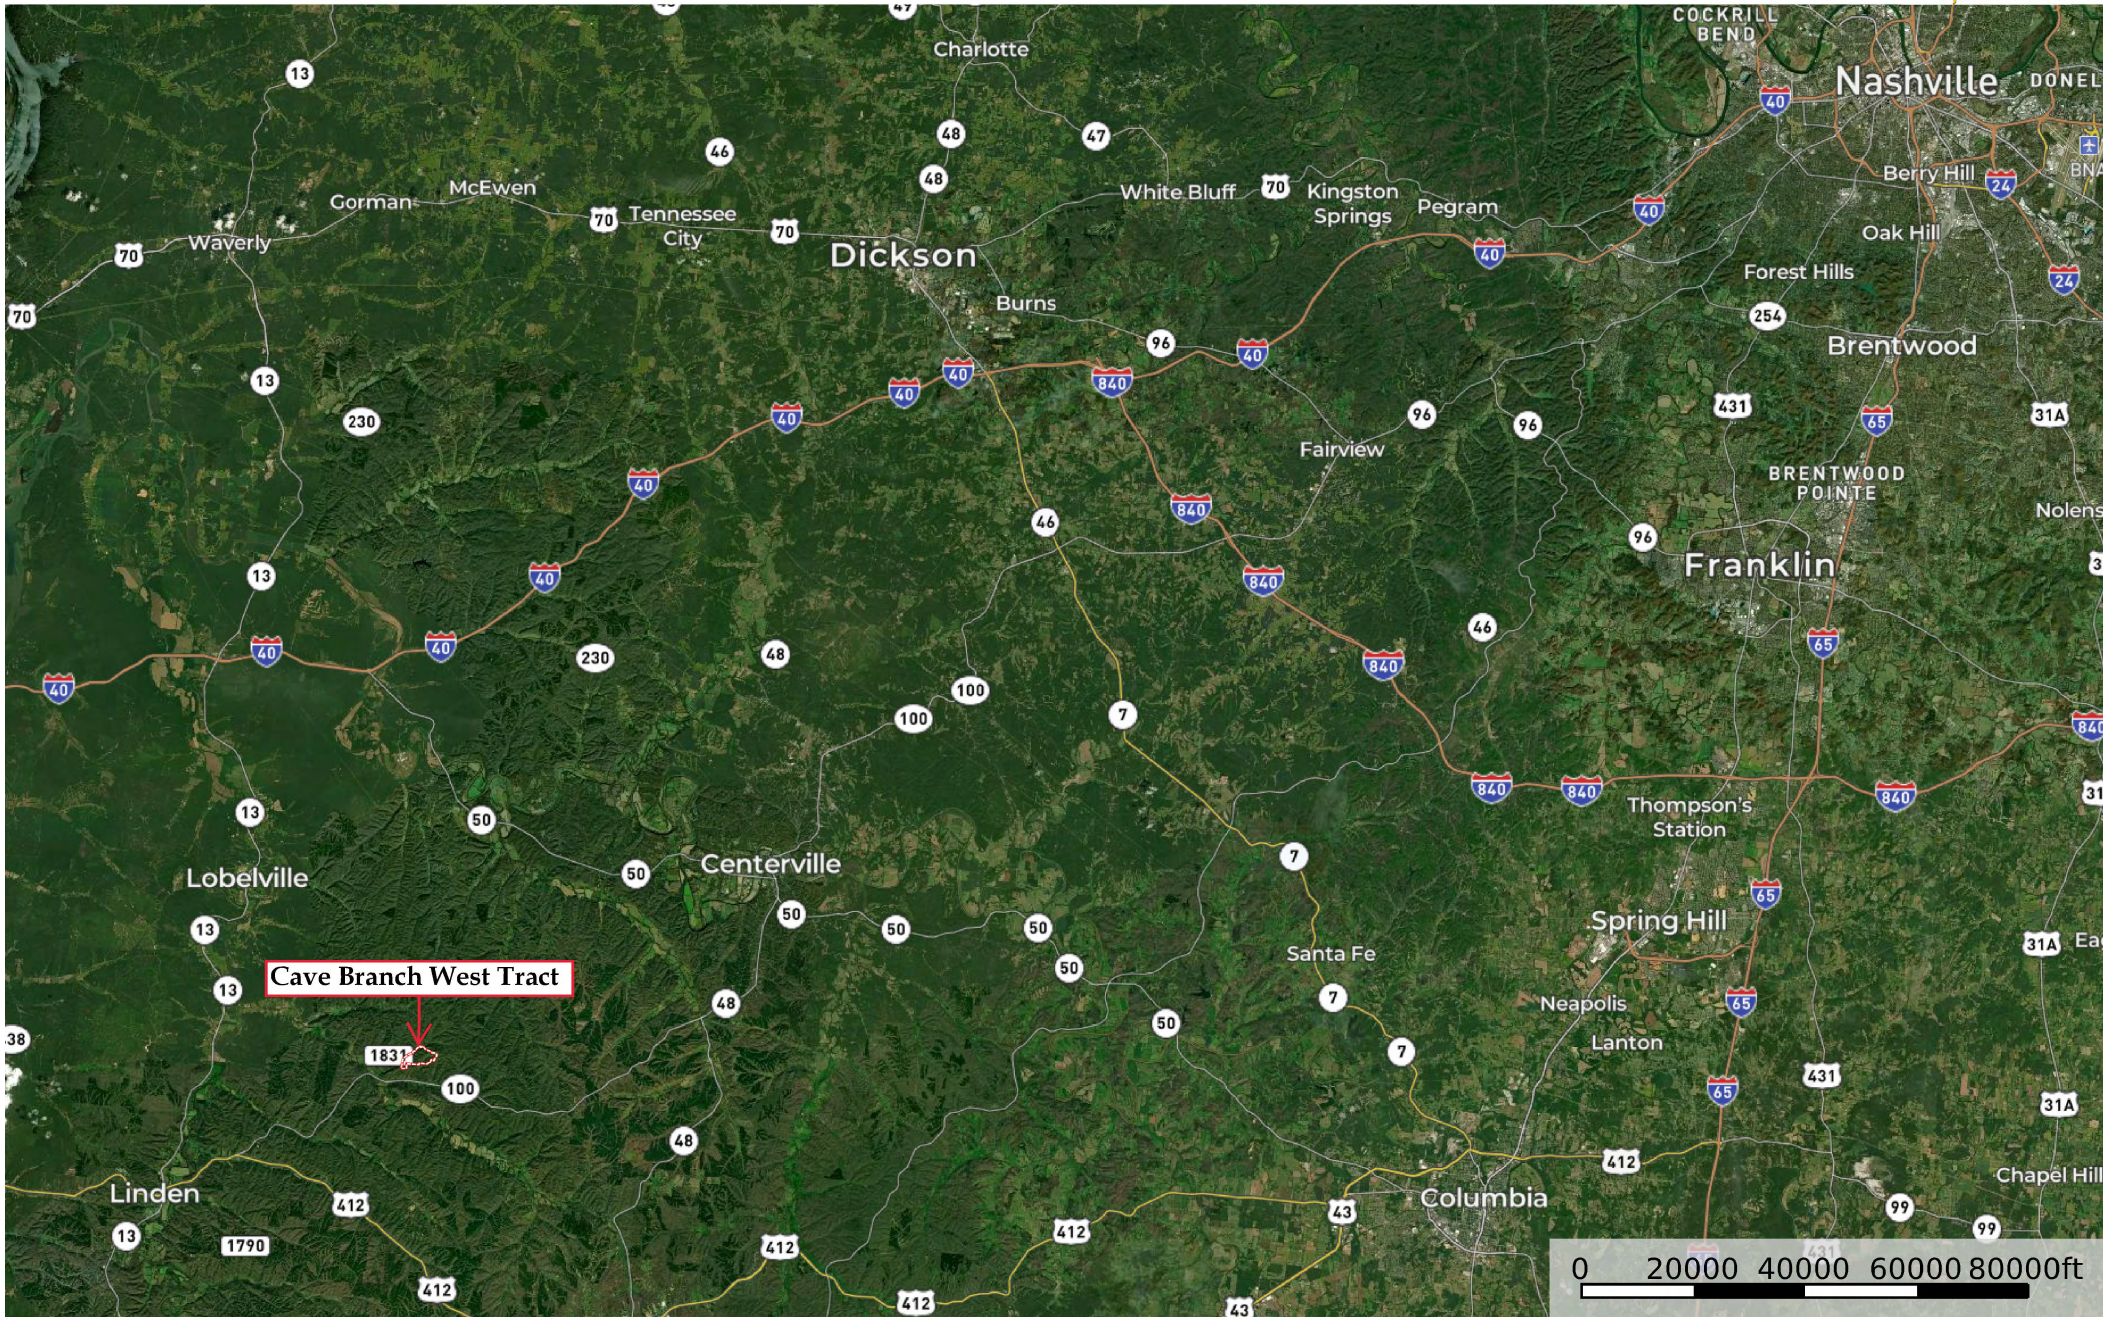

Cave Branch West Tract

Hickman County, Tennessee, 300 AC +/-

Cave Branch West Tract

1831

Boundary