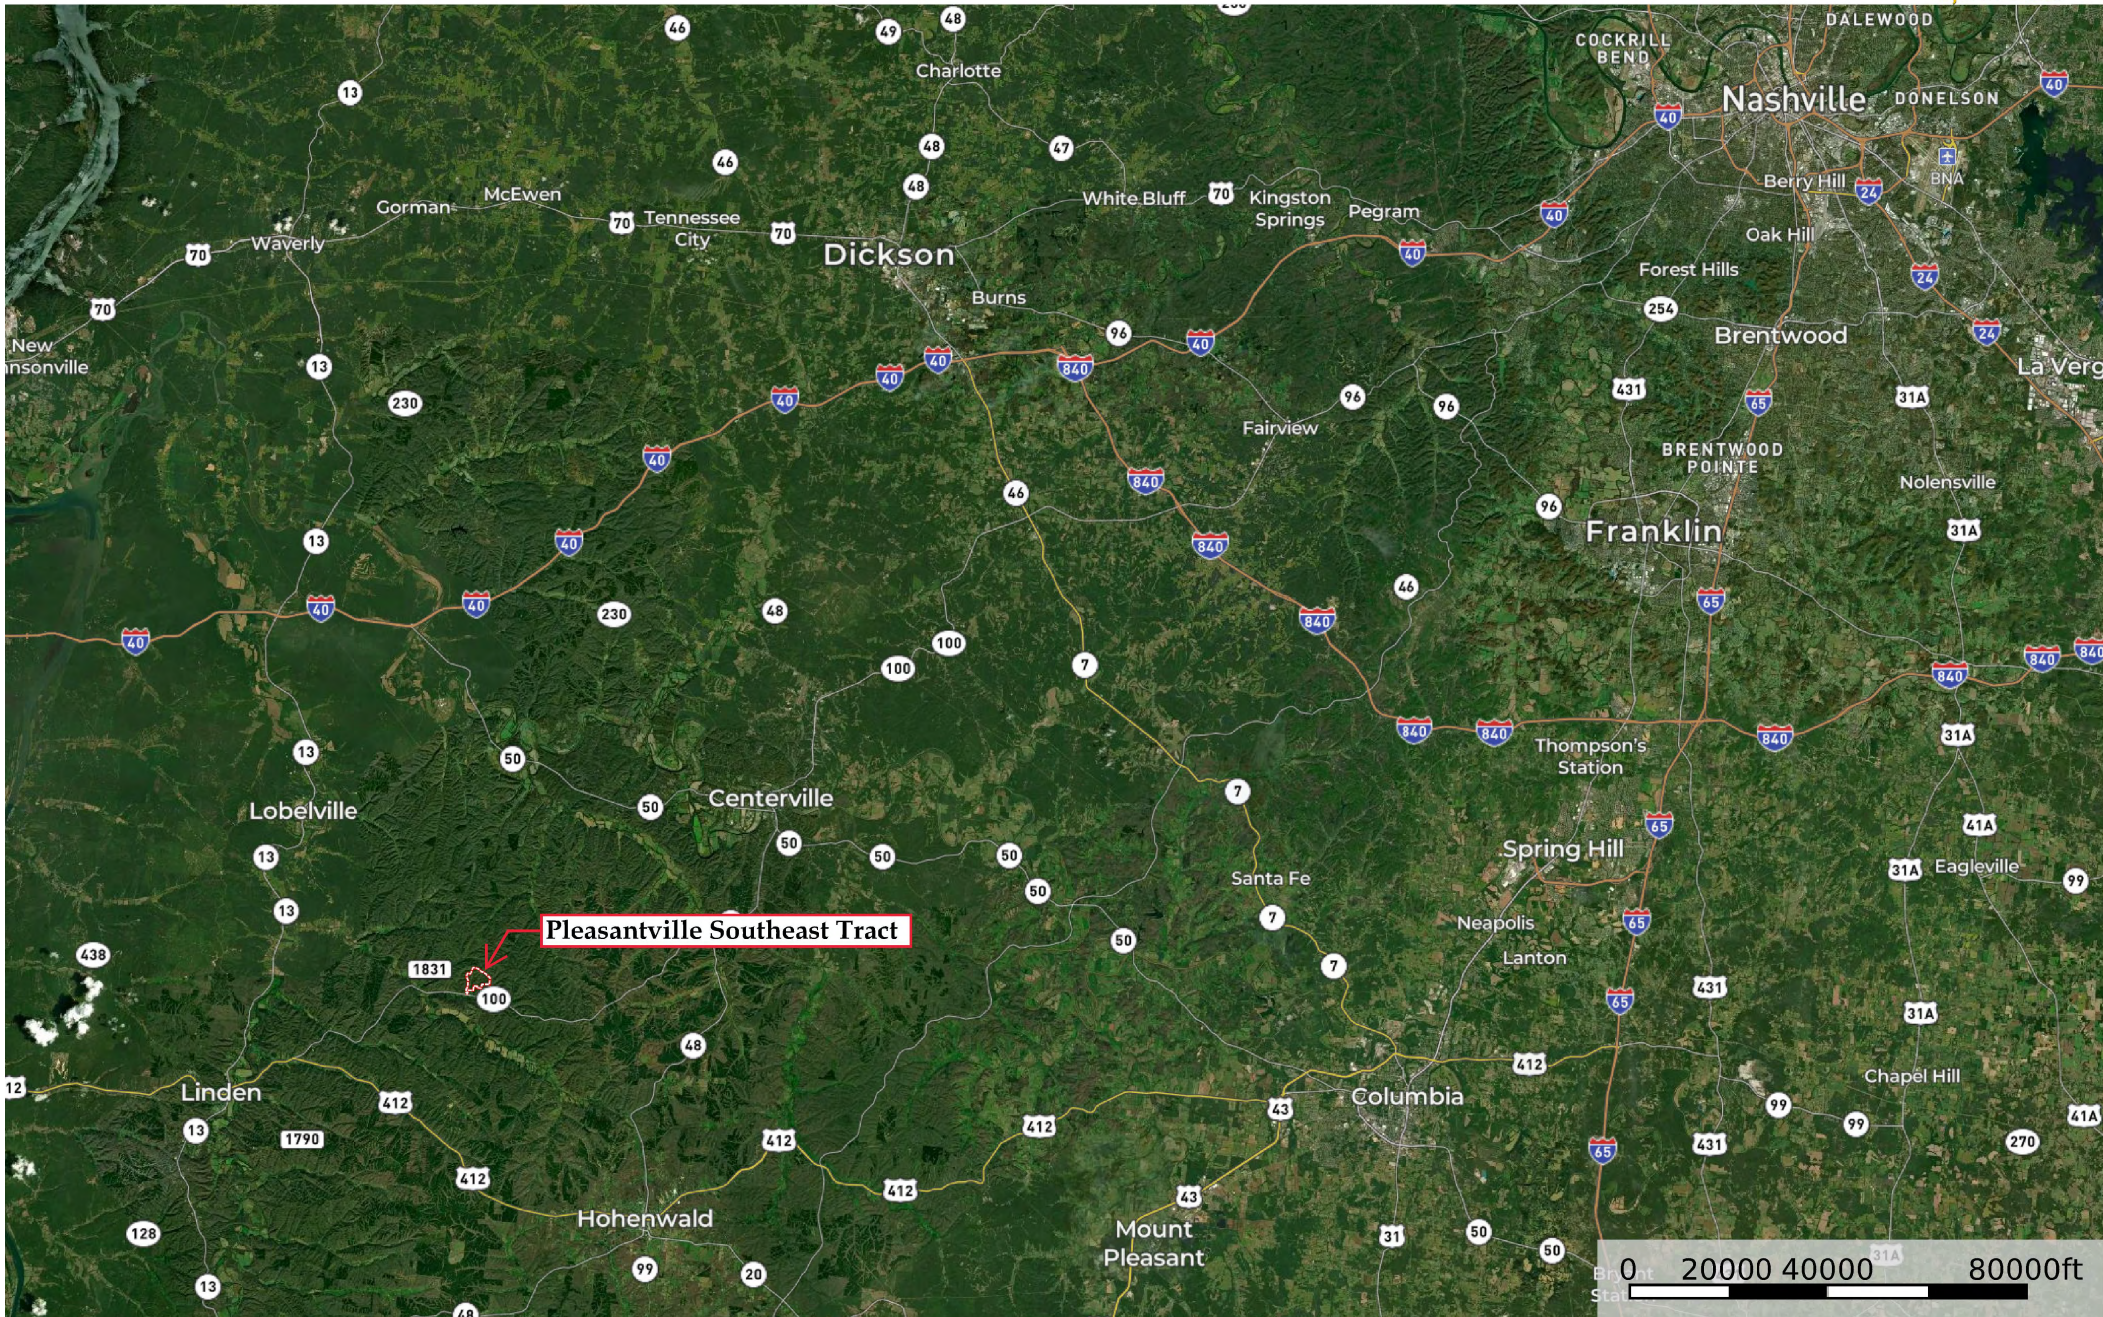

# Pleasantville Southeast Tract

Hickman County, Tennessee, 323 AC +/-

**Pleasantville Southeast Tract**

Boundary