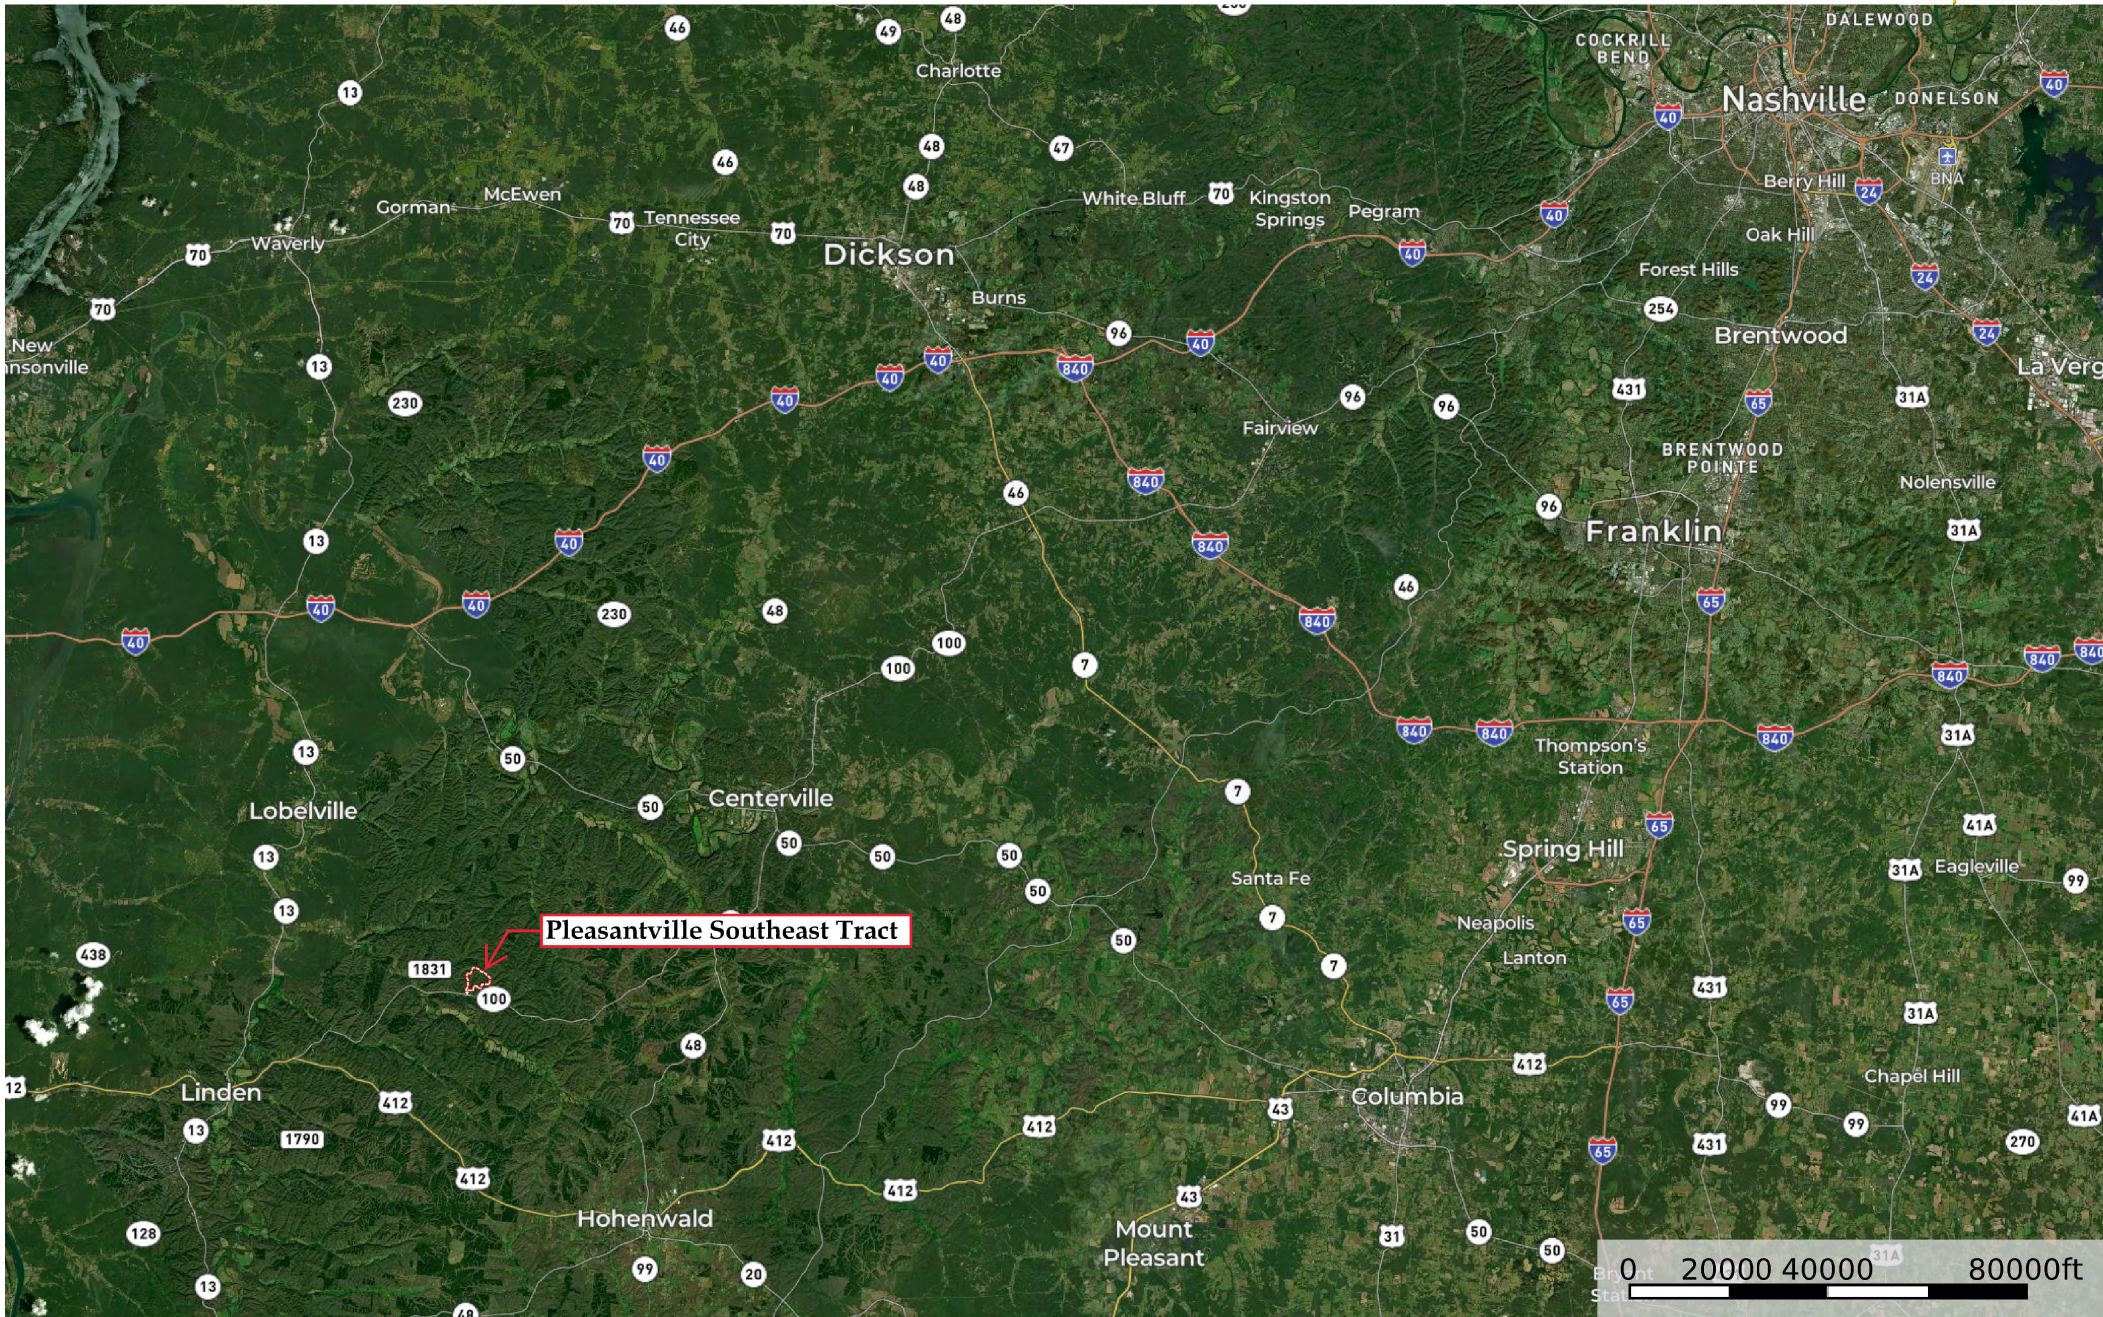

Pleasantville Southeast Tract

Hickman County, Tennessee, 323 AC +/-

Pleasantville Southeast Tract

Boundary

Boundary

Boundary