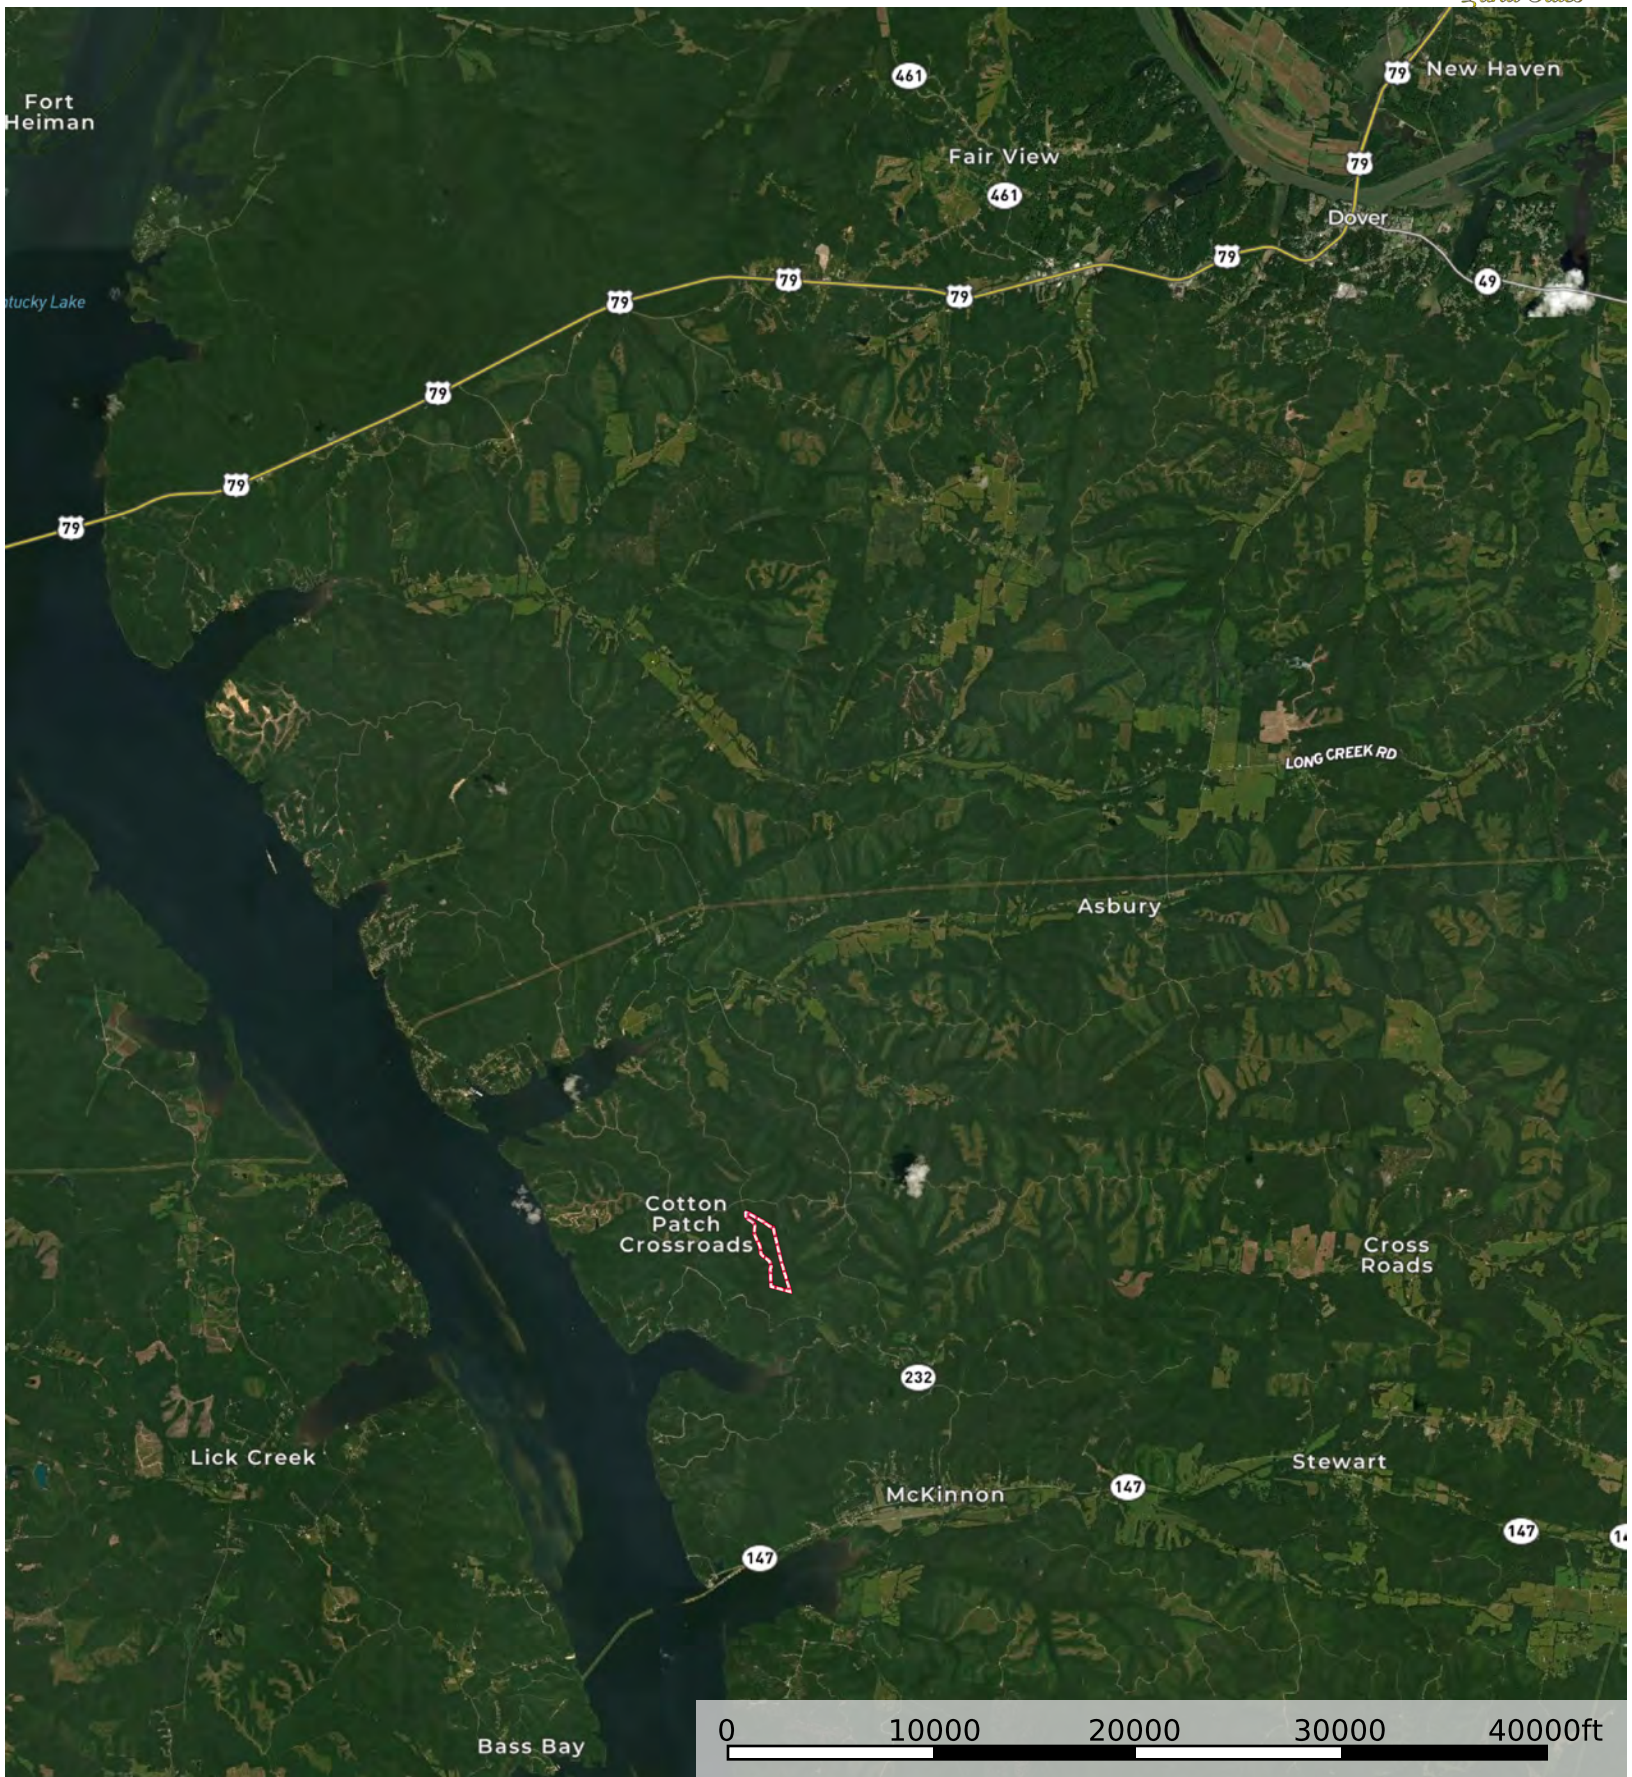

# Timber Twist Ridge

Stewart County, Tennessee, 65 AC +/-

Boundary