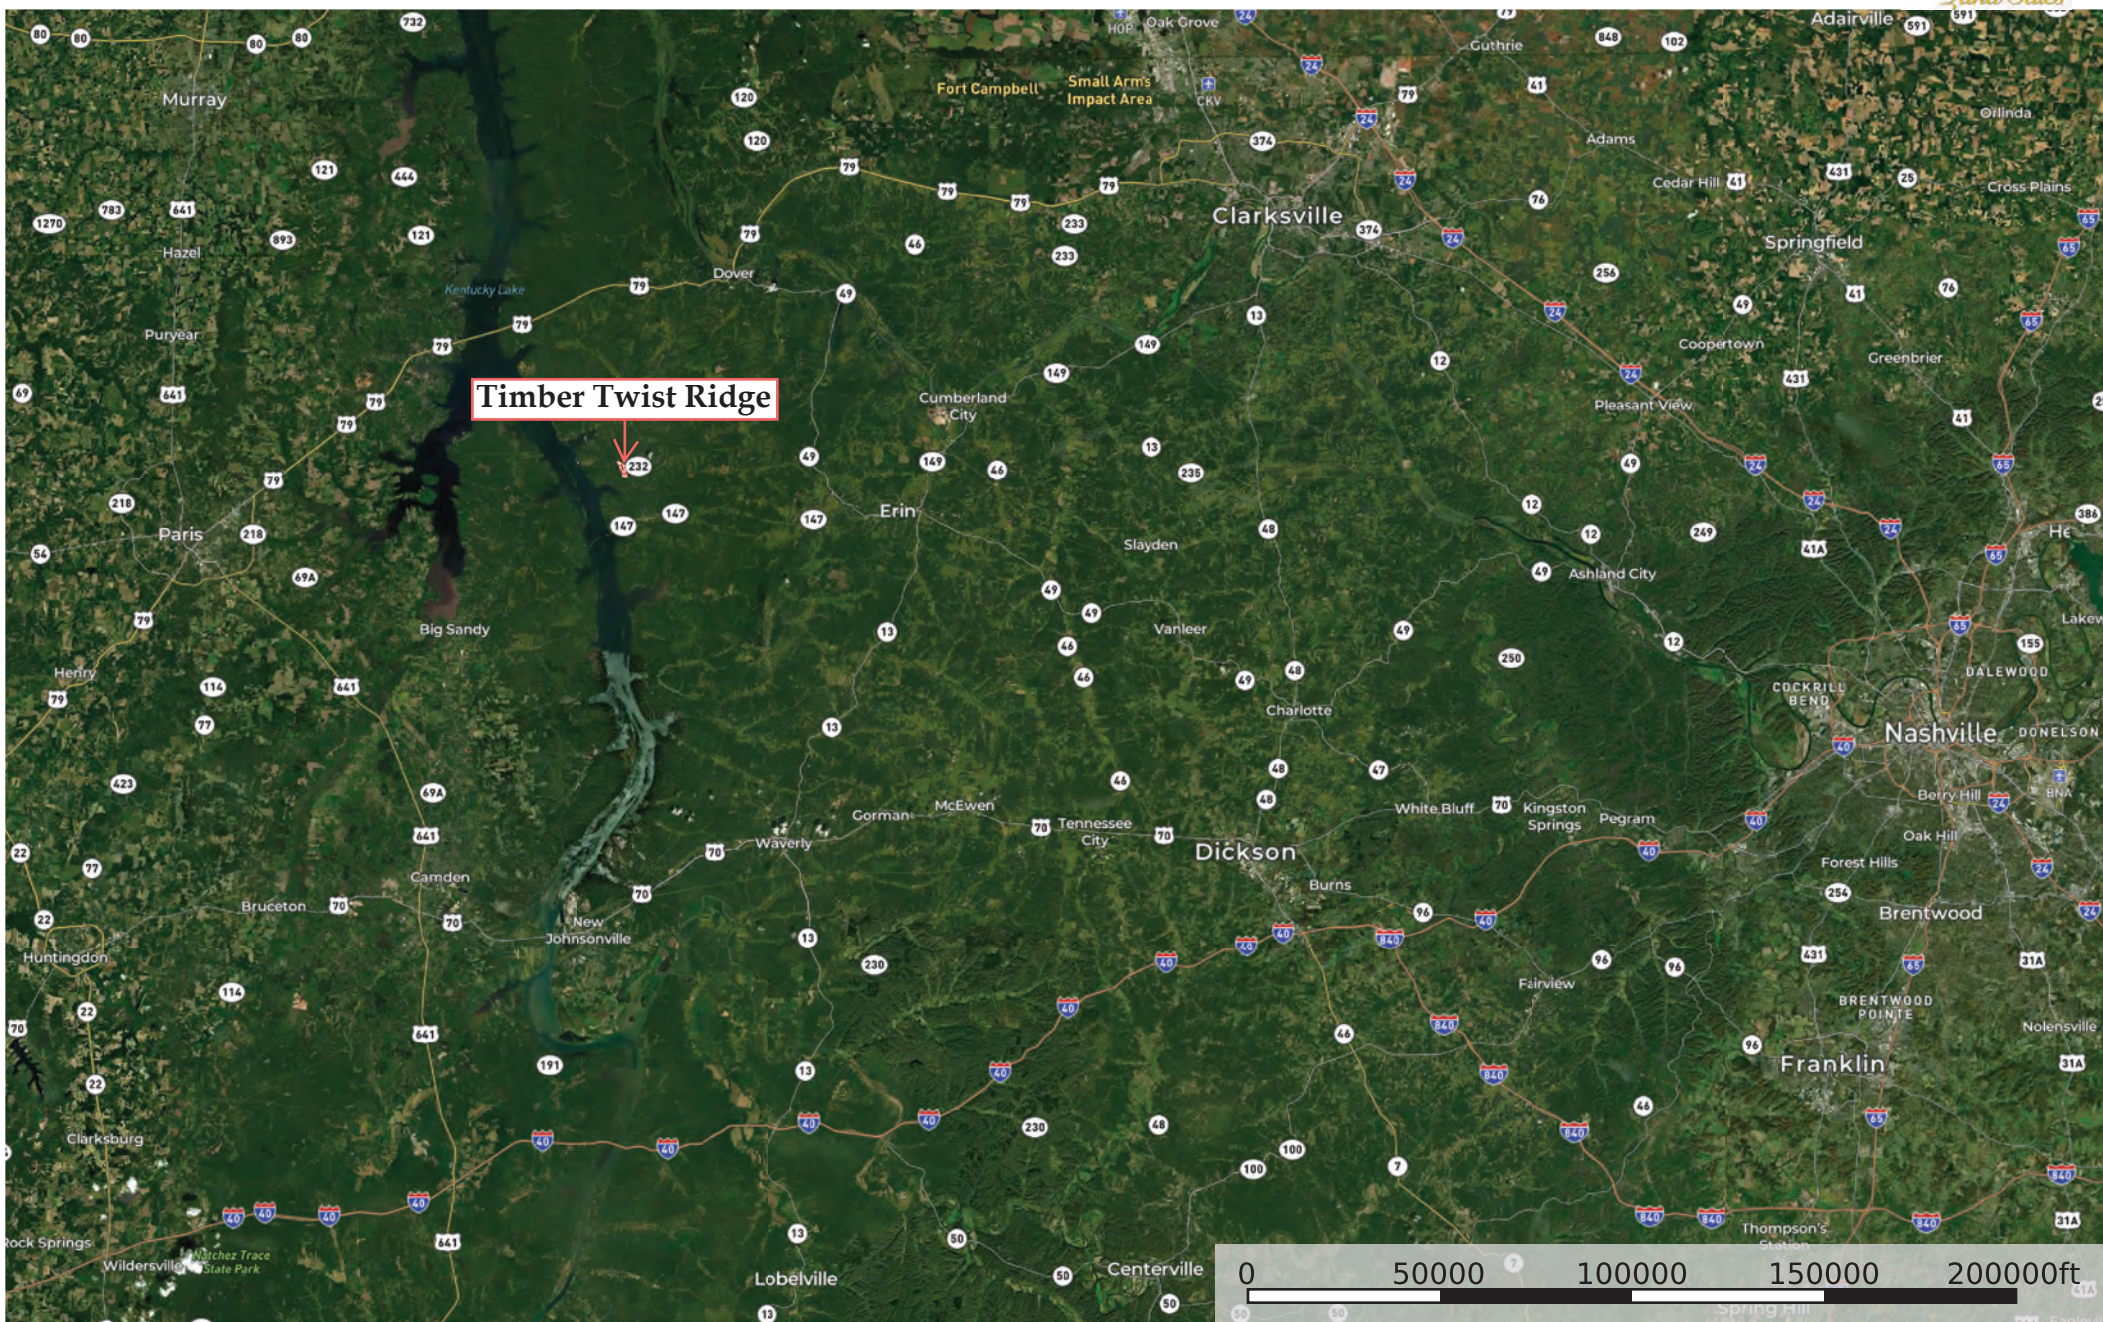

Timber Twist Ridge

Stewart County, Tennessee, 65 AC +/-

Boundary