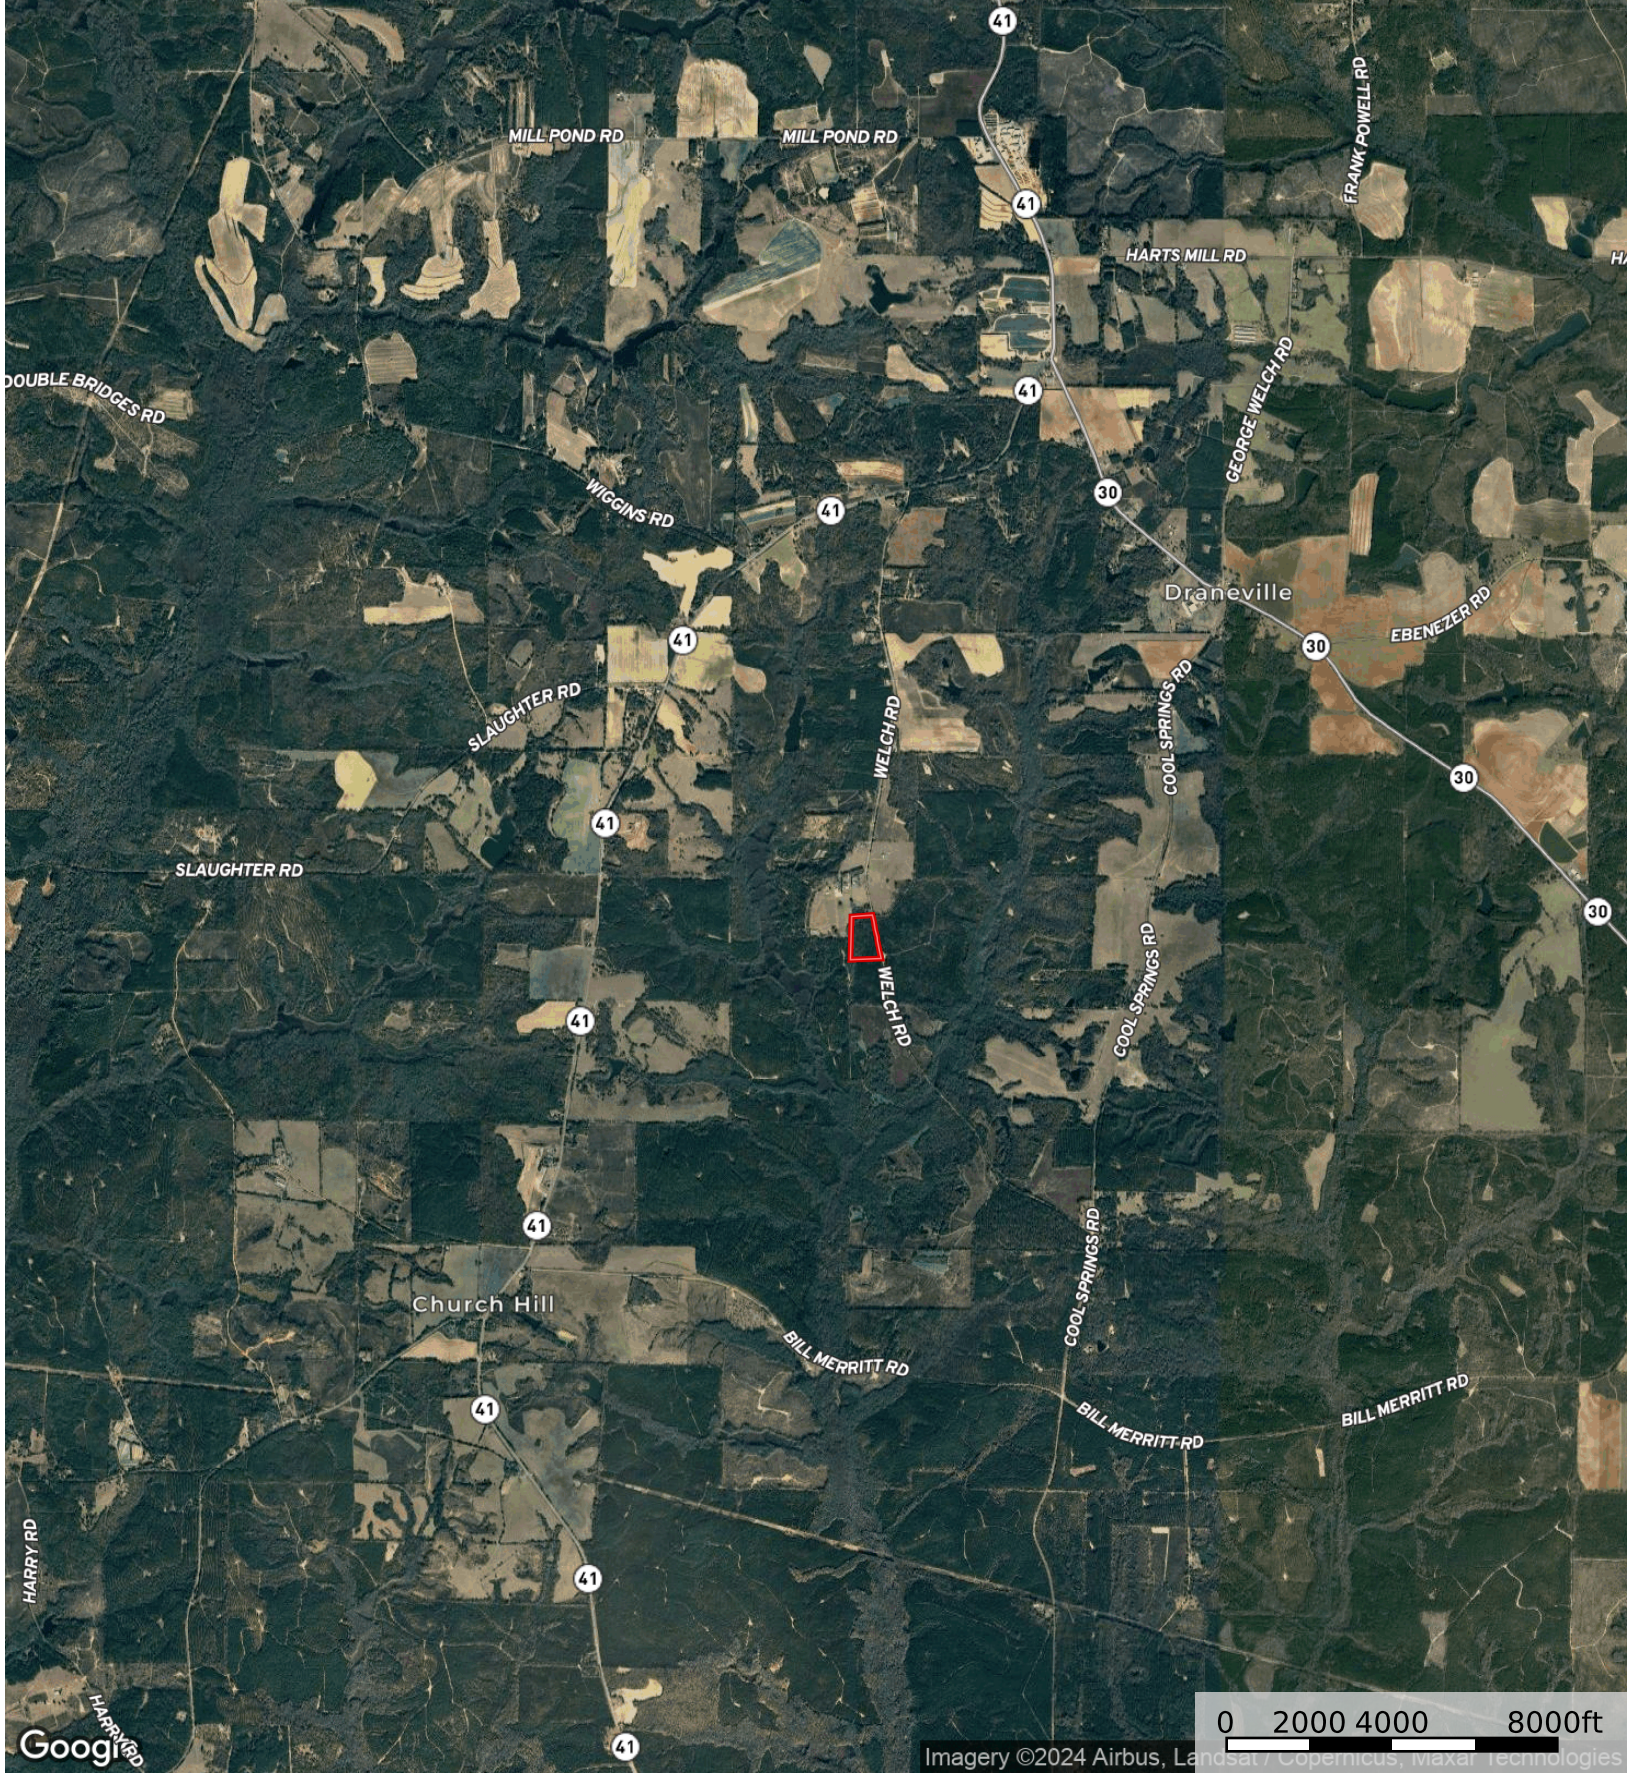

Draneville Tract

Marion County, Georgia, 15 AC +/-

Draneville Tract