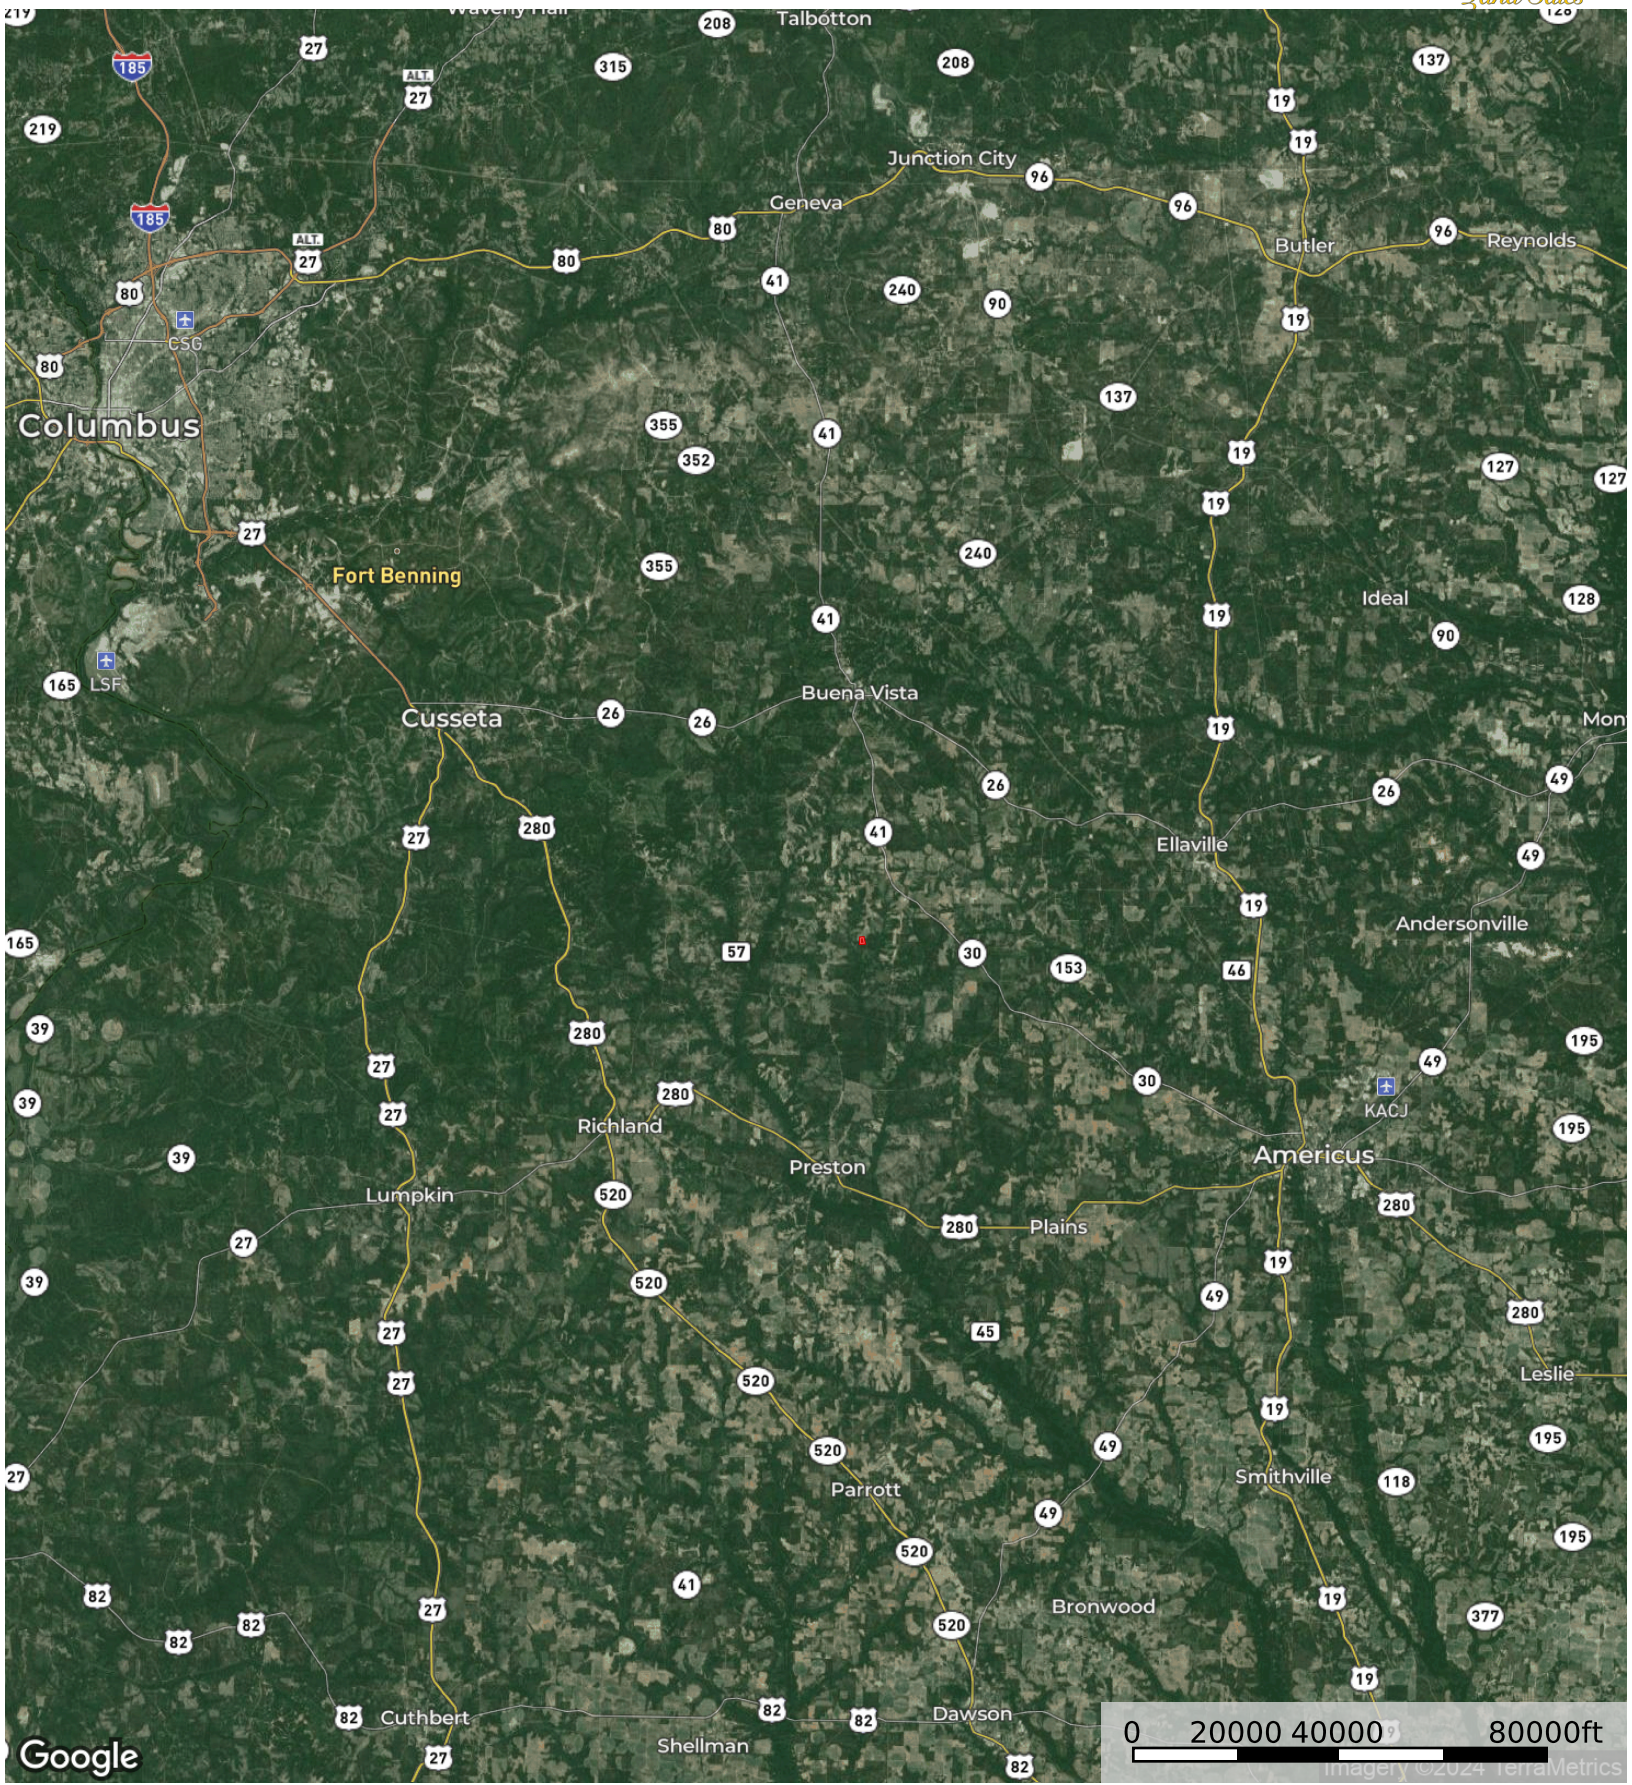

Draneville Tract

Marion County, Georgia, 15 AC +/-

Draneville Tract