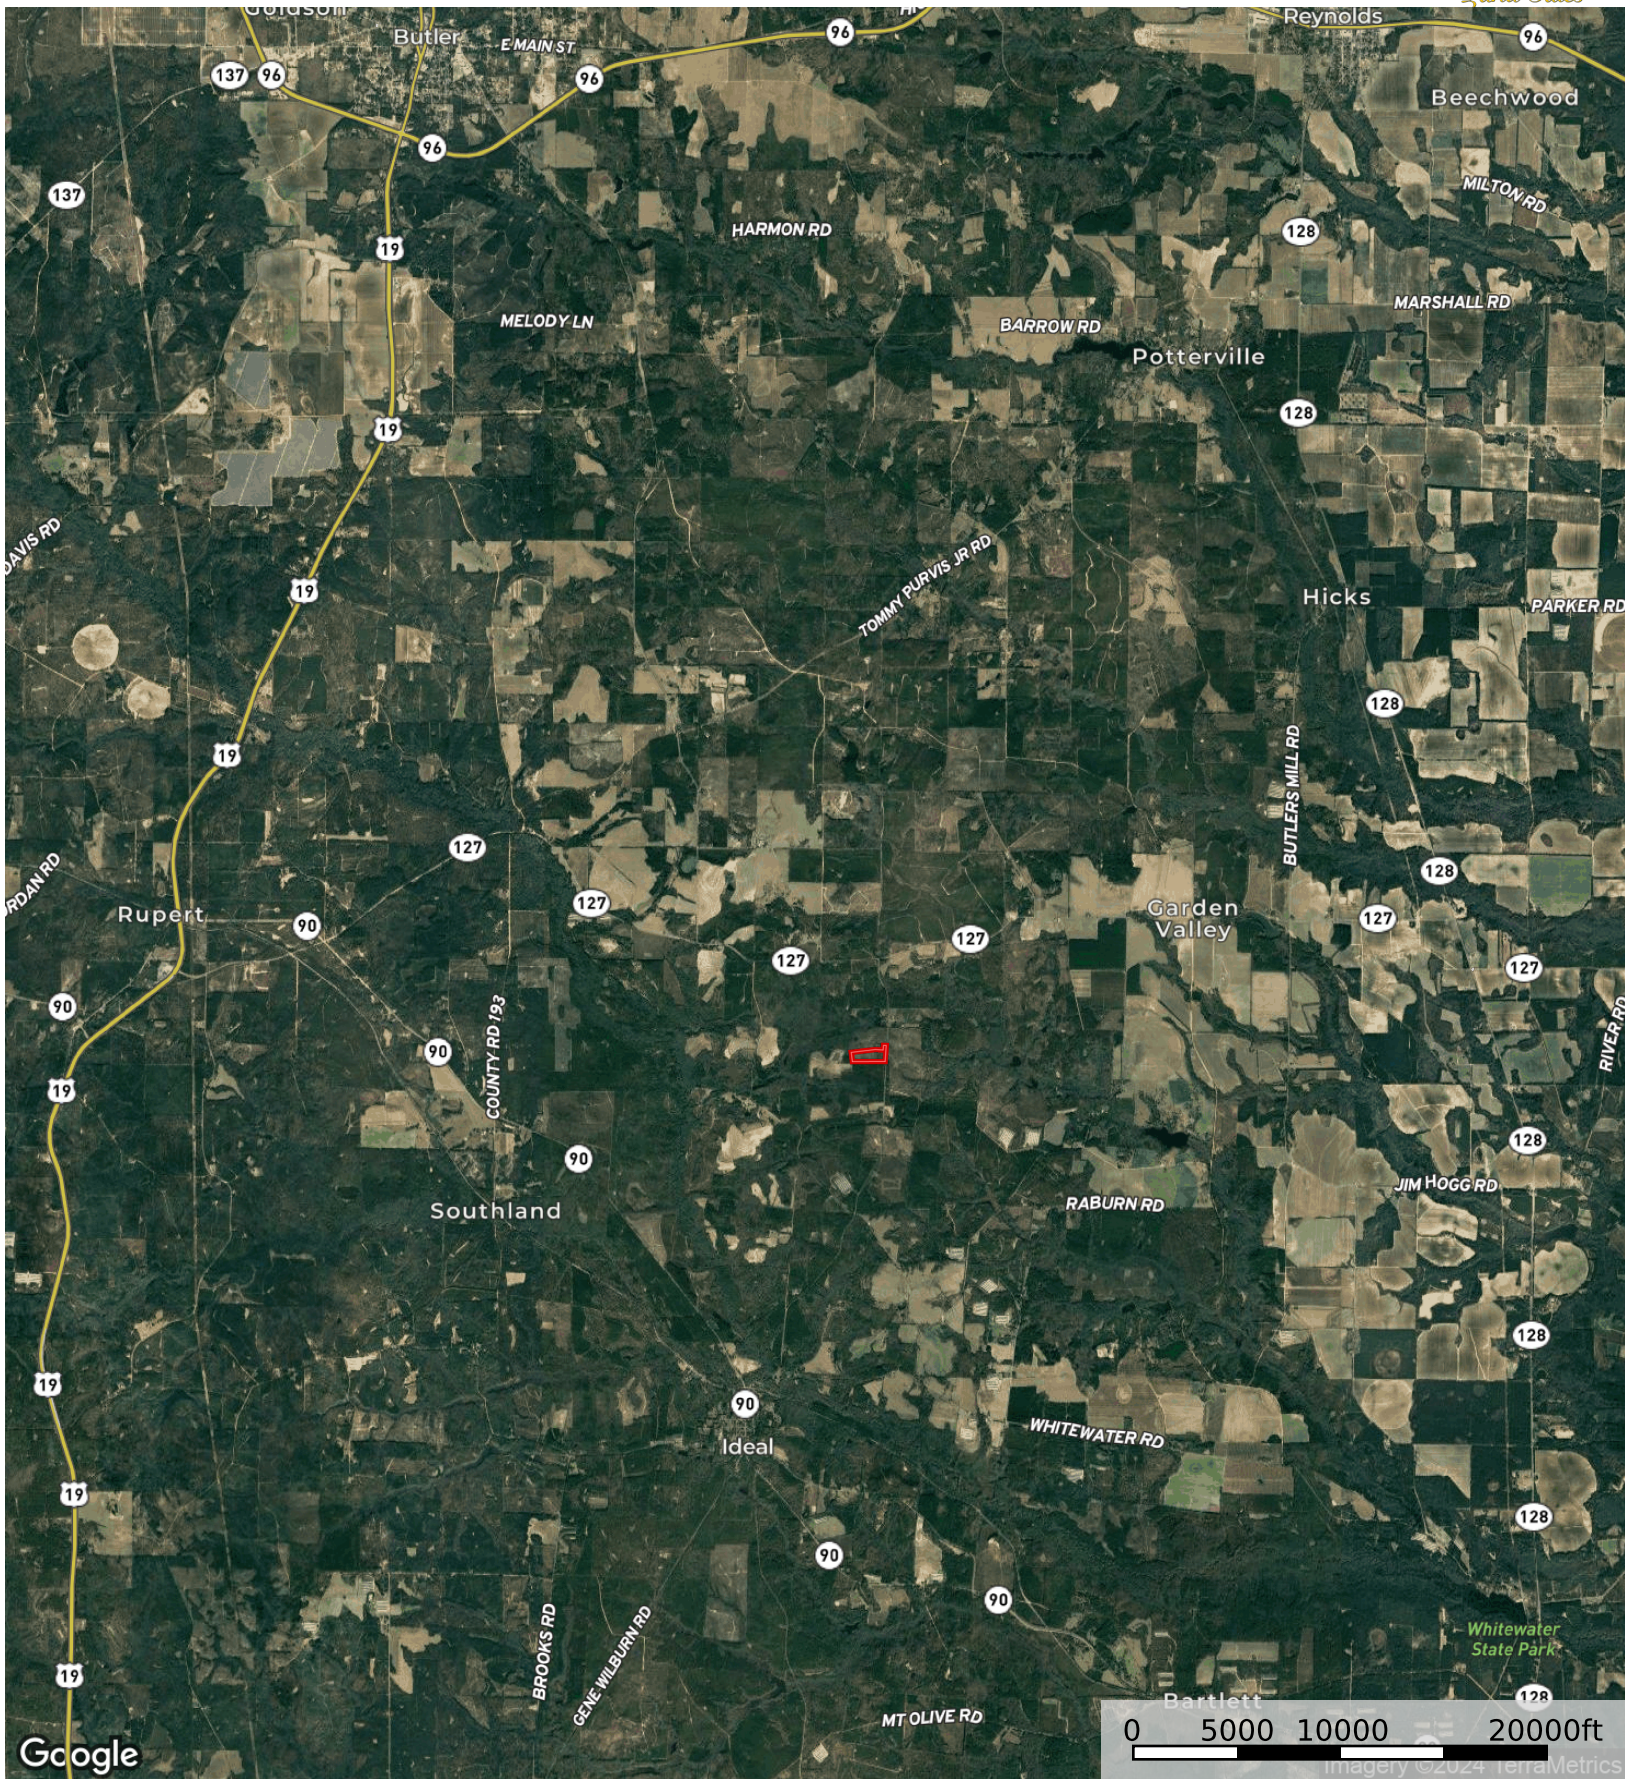

Southland Tract

Macon County, Georgia, 20 AC +/-

Google

0 5000 10000 20000ft
imagery ©2024 TerraMetrics

Southland Tract