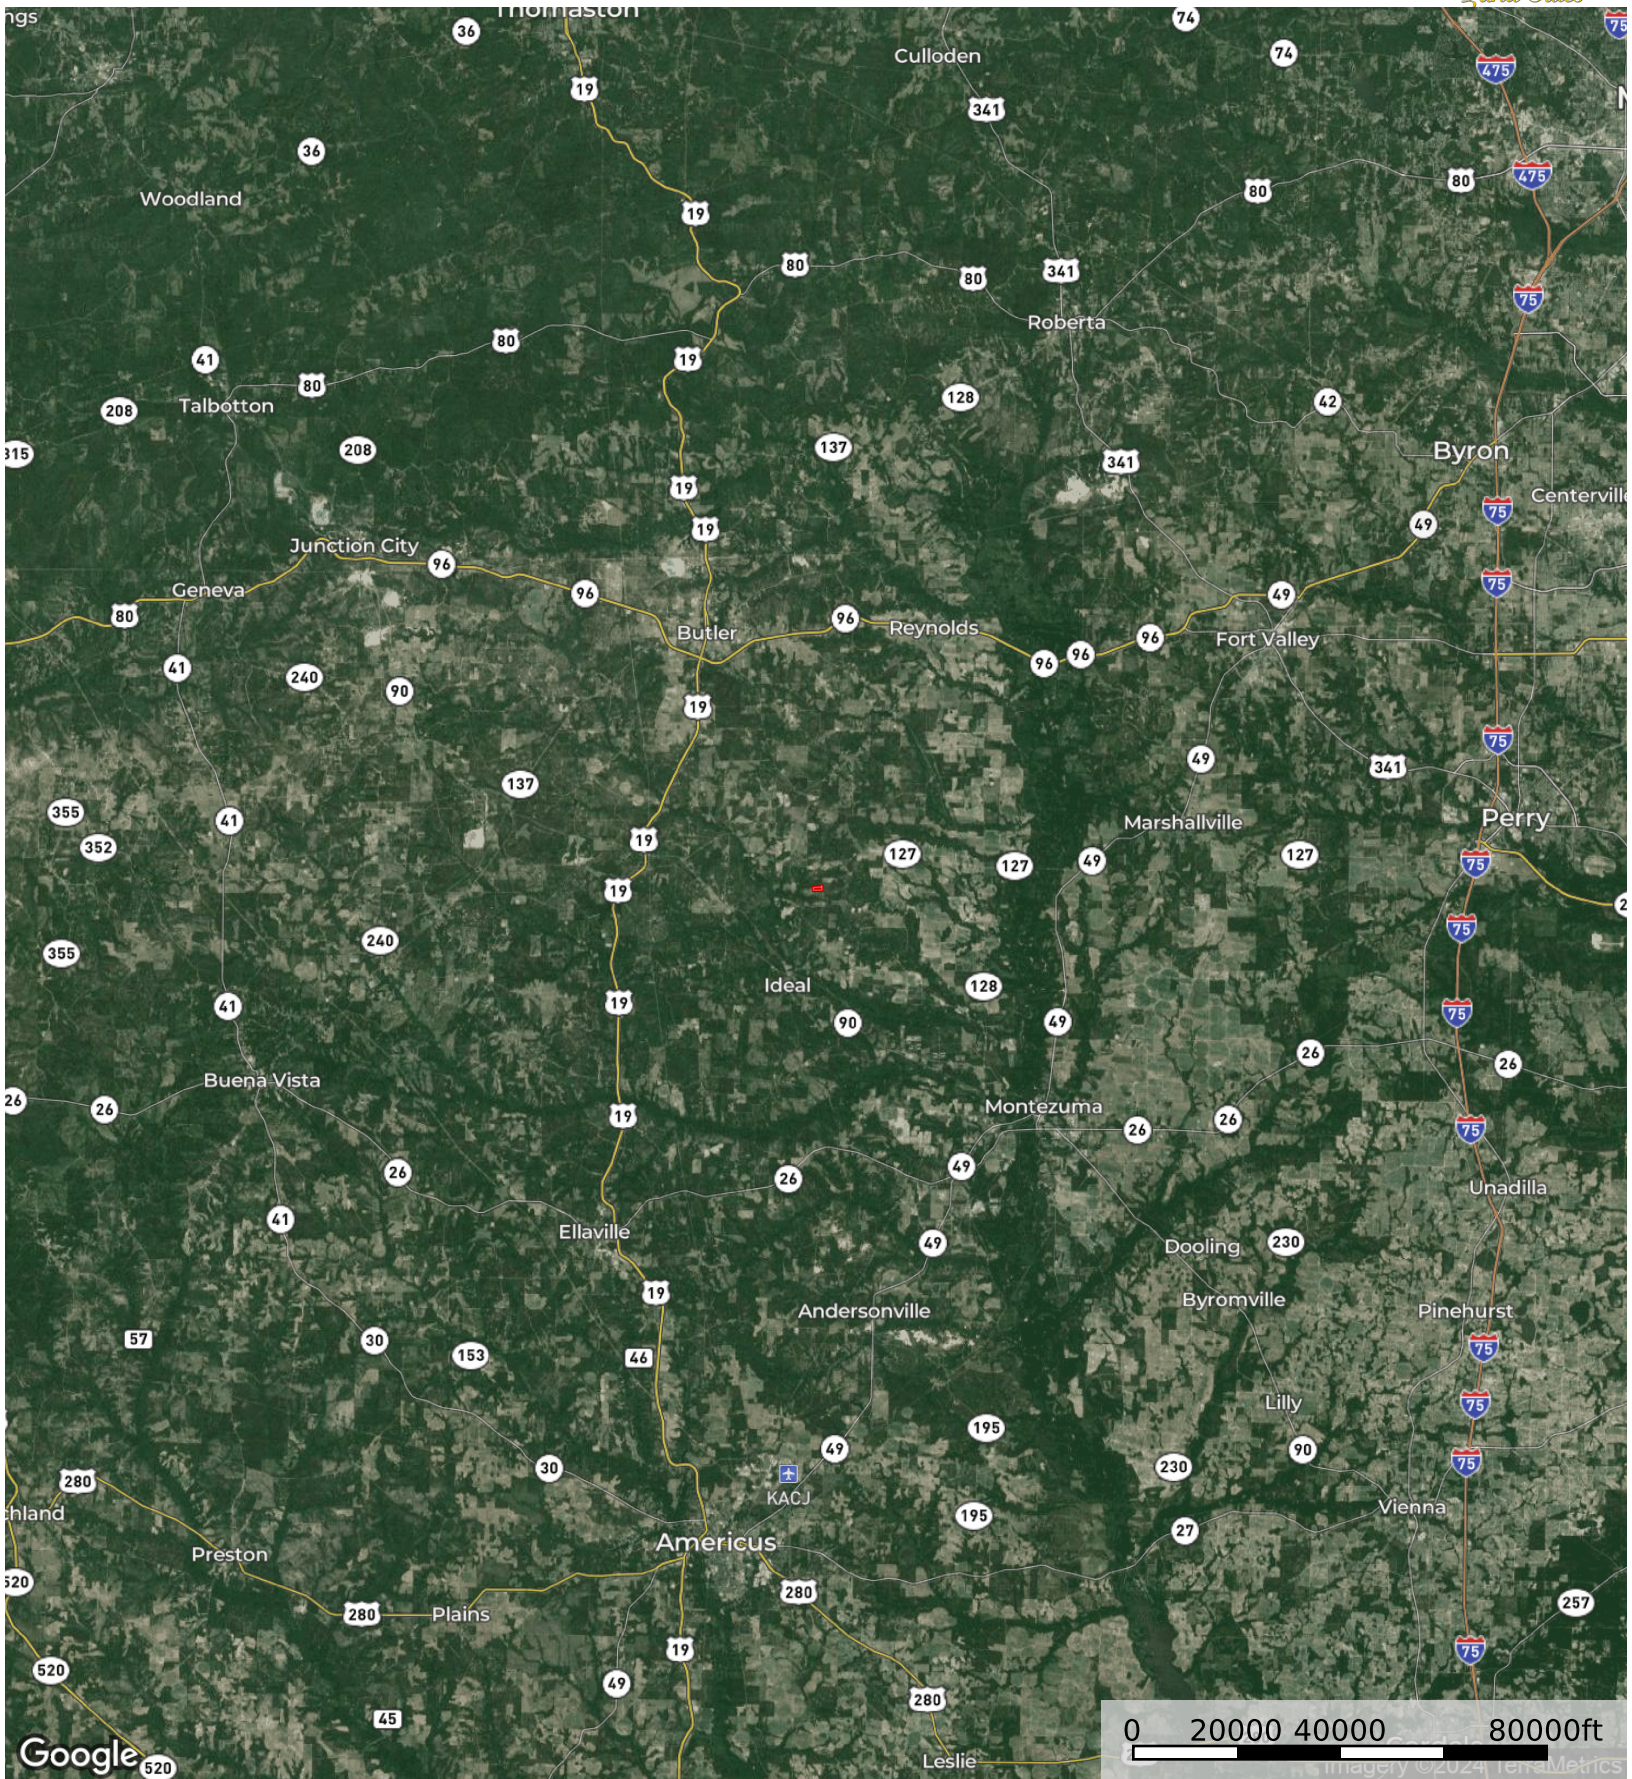

Southland Tract

Macon County, Georgia, 20 AC +/-

Southland Tract