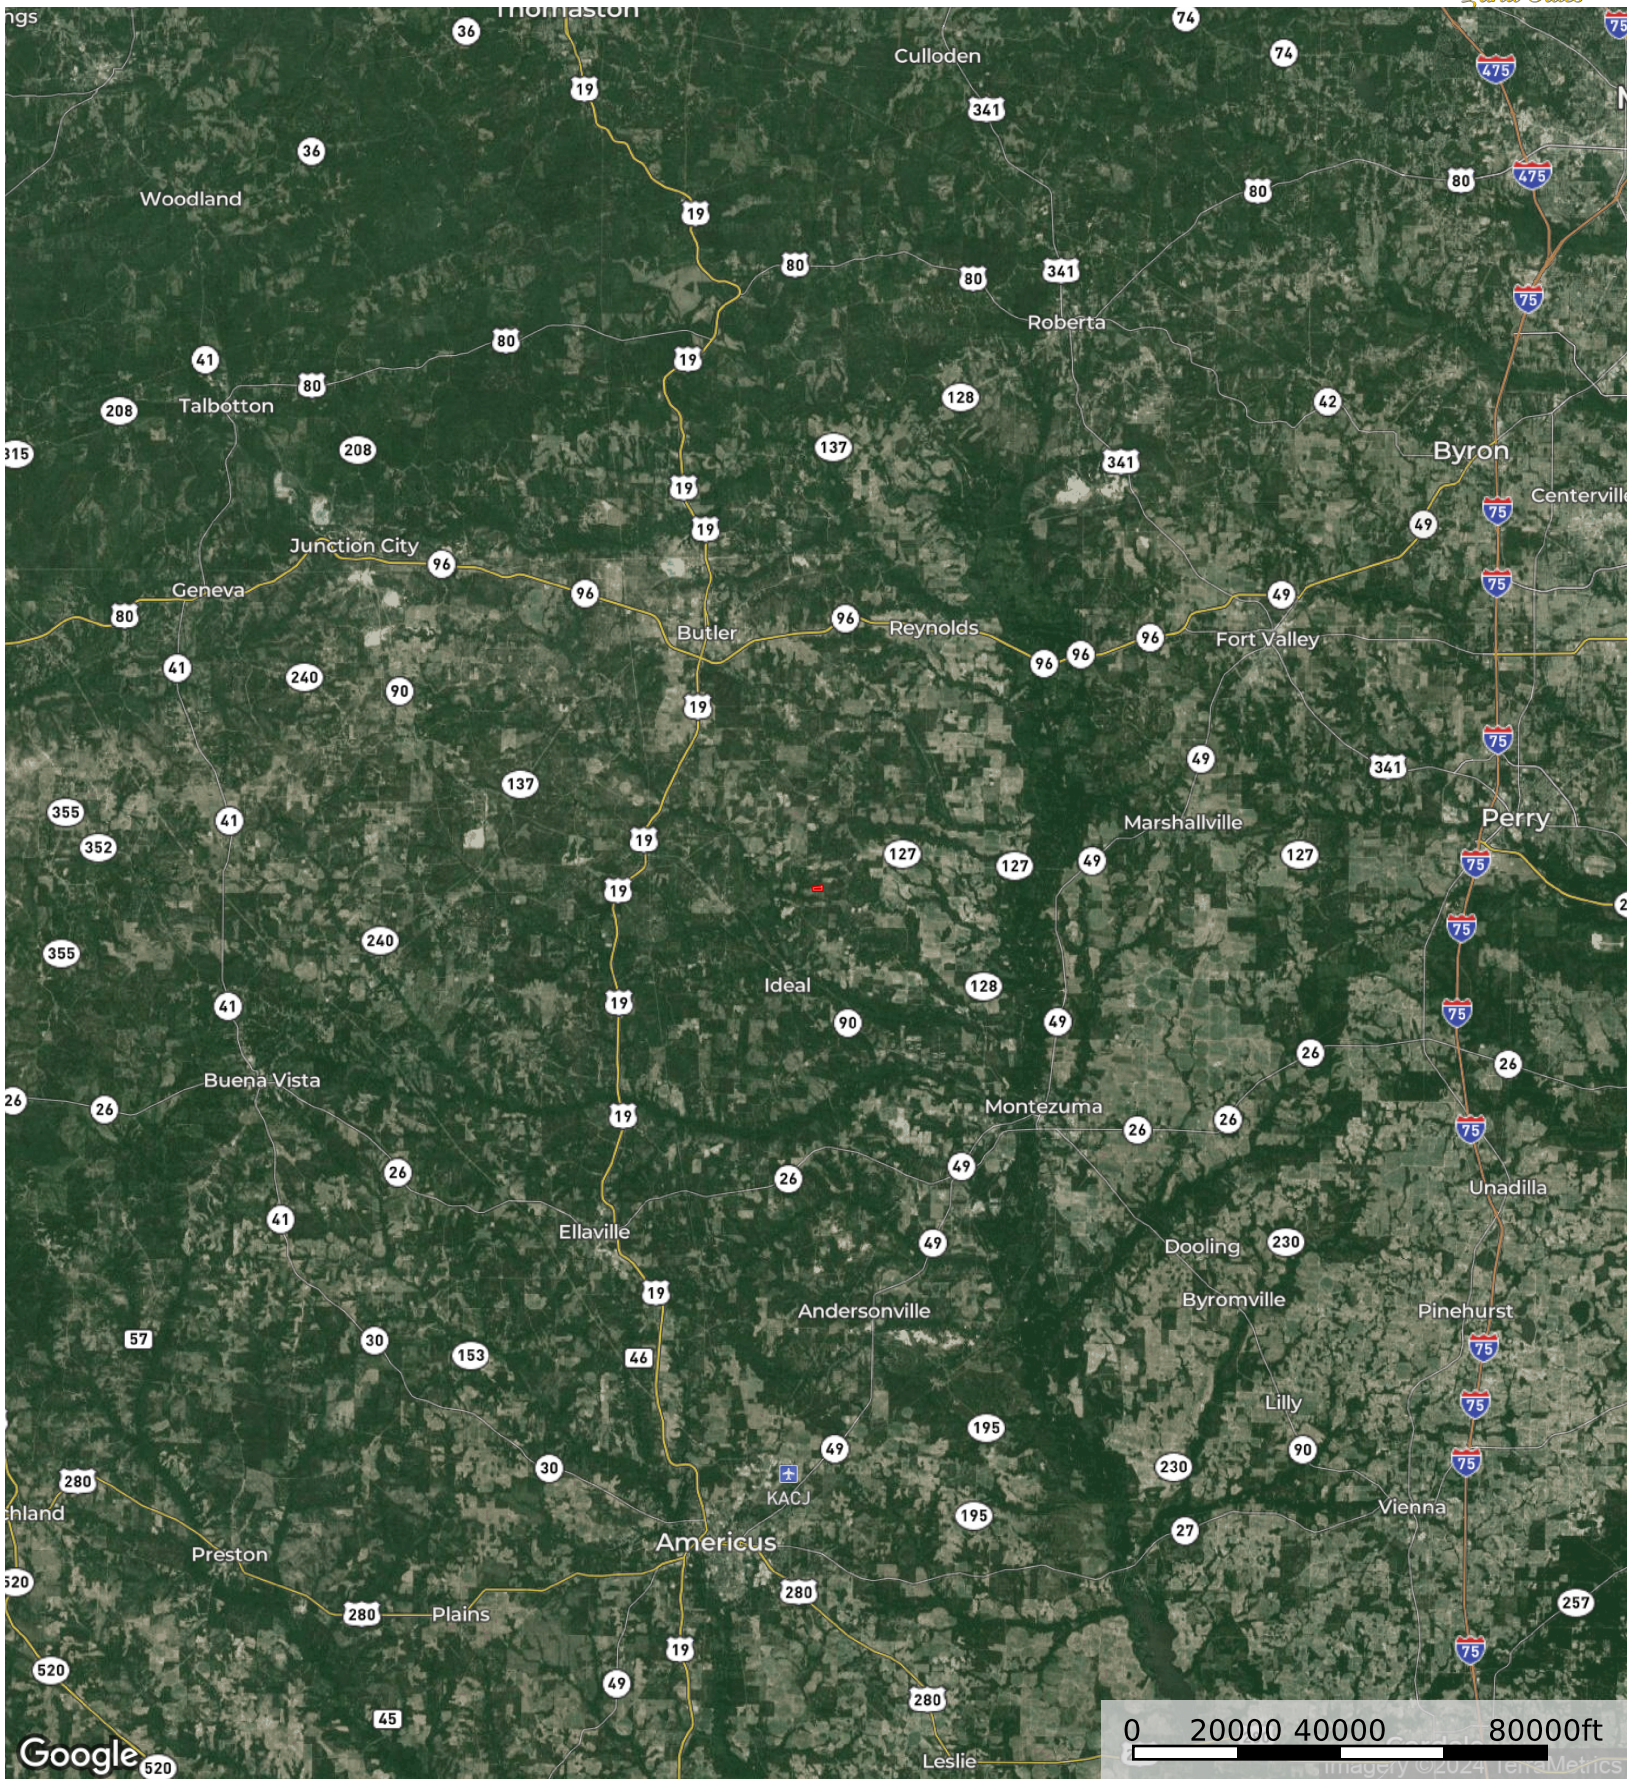

Google

0 200 400 600 800ft
Imagery © 2024 Maxar Technologies

Southland Tract

Southland Tract

Macon County, Georgia, 20 AC +/-

Google

Southland Tract

Southland Tract

Macon County, Georgia, 20 AC +/-

Southland Tract