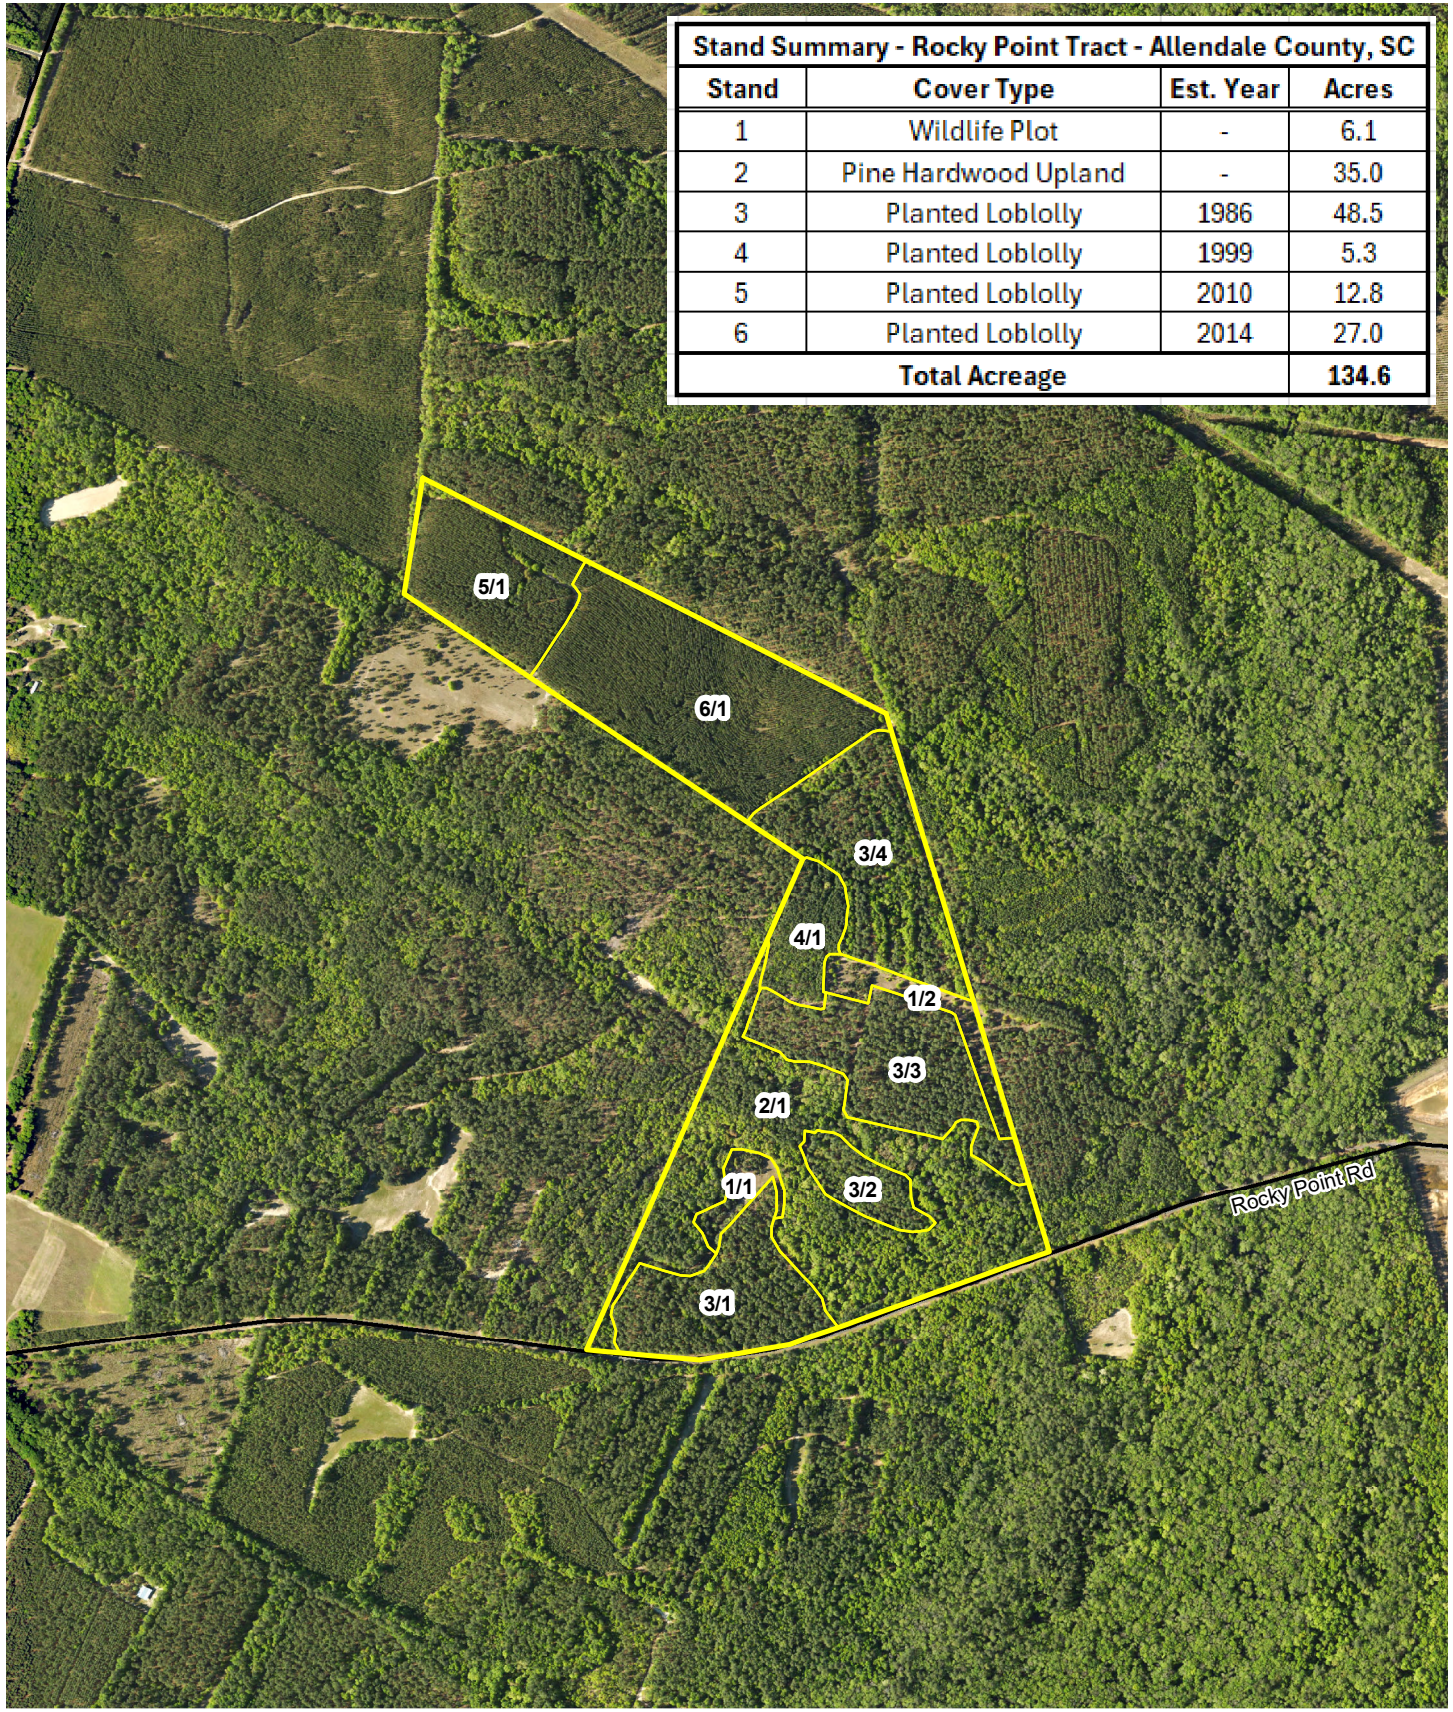

Stand Summary - Rocky Point Tract - Allendale County, SC

Stand	Cover Type	Est. Year	Acres
1	Wildlife Plot	-	6.1
2	Pine Hardwood Upland	-	35.0
3	Planted Loblolly	1986	48.5
4	Planted Loblolly	1999	5.3
5	Planted Loblolly	2010	12.8
6	Planted Loblolly	2014	27.0
Total Acreage			134.6

Exhibit A

Stand Map
 Rocky Point Tract
 134.6 +/- Tax Acres
 134.6 +/- GIS Acres
 Allendale County, SC
 Date: 10/25/2024