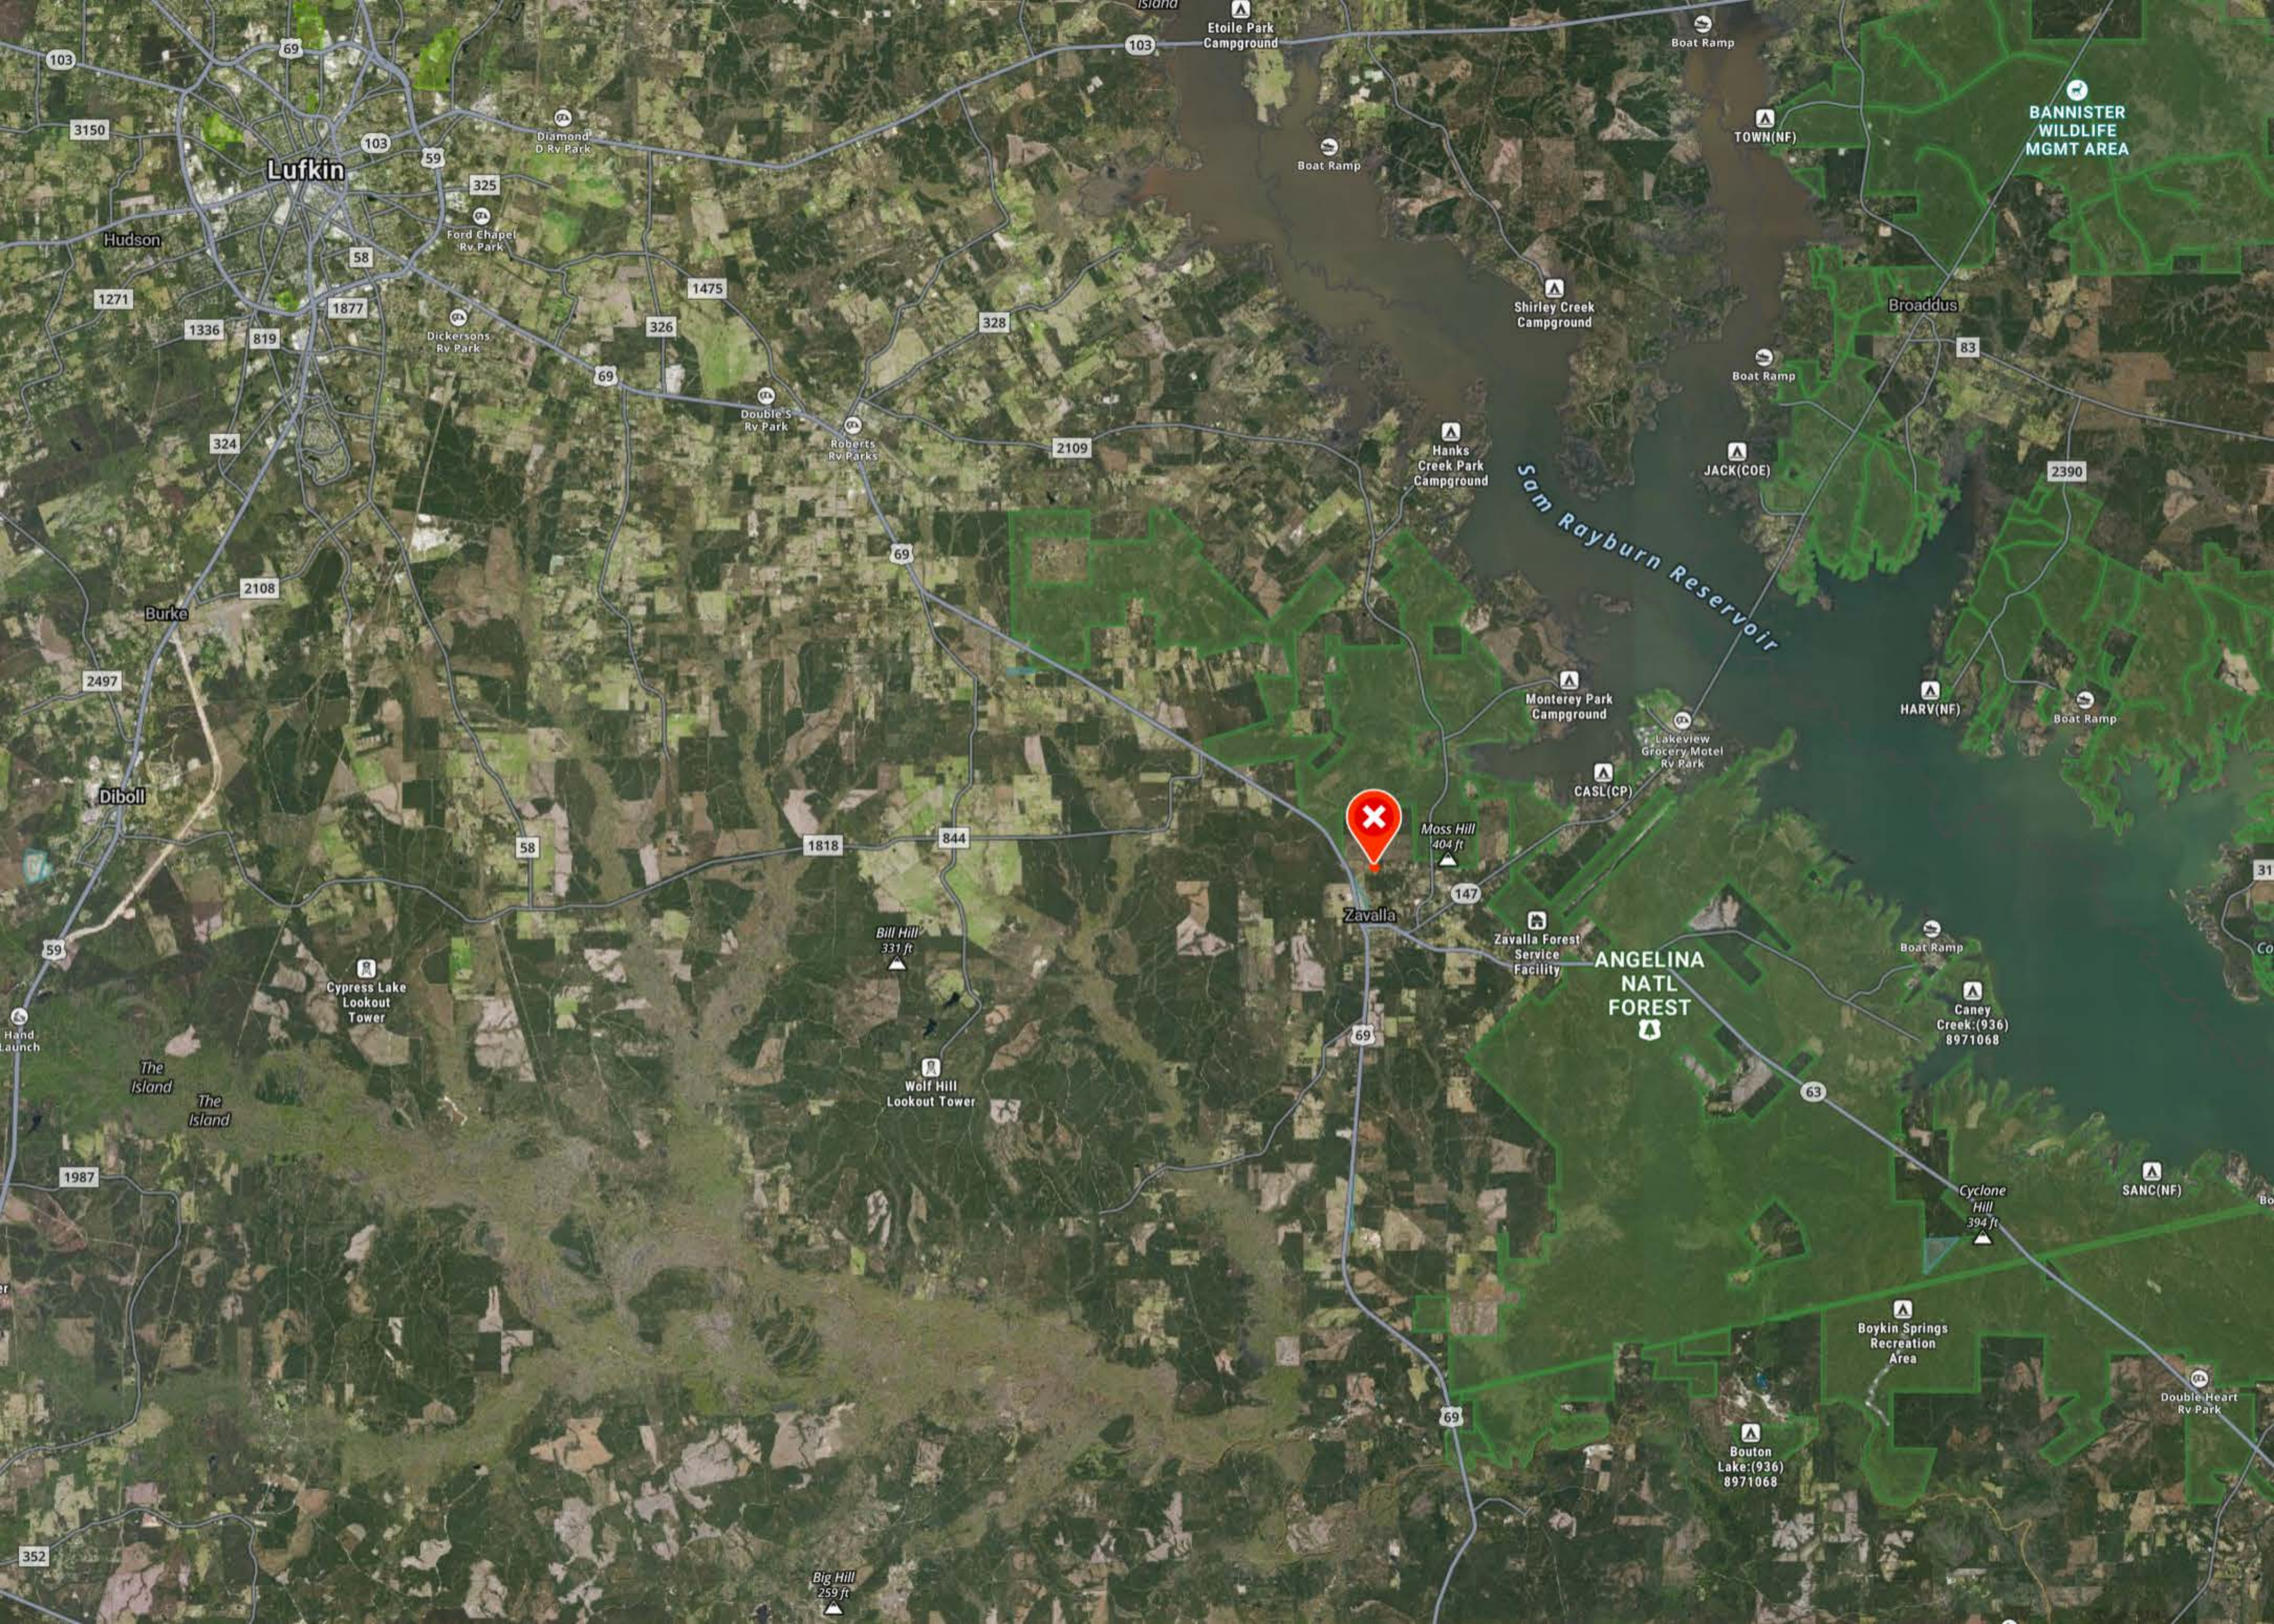

Lufkin

Etoile Park Campground

BANNISTER WILDLIFE MGMT AREA

Sam Rayburn Reservoir

ANGELINA NATL FOREST

Zavalla

Moss Hill 404 ft

Bill Hill 331 ft

Wolf Hill Lookout Tower

Cyclone Hill 394 ft

Big Hill 259 ft

103

69

103

3150

103

59

325

Hudson

58

Ford Chapel Rv Park

Dickersons Rv Park

1475

326

328

69

Double S Rv Park

Roberts Rv Parks

2109

Shirley Creek Campground

TOWN(NF)

Broaddus

83

1336

819

1877

JACK(COE)

2390

Burke

2108

69

2497

Hanks Creek Park Campground

Monterey Park Campground

Lakeview Grocery Motel Rv Park

CASL(CP)

HARV(NF)

Boat Ramp

Diboll

58

1818

844

147

Zavalla Forest Service Facility

Boat Ramp

Caney Creek:(936) 8971068

59

Cypress Lake Lookout Tower

The Island

The Island

Wolf Hill Lookout Tower

63

SANC(NF)

Boykin Springs Recreation Area

Bouton Lake:(936) 8971068

Double Heart Rv Park

1987

69

352