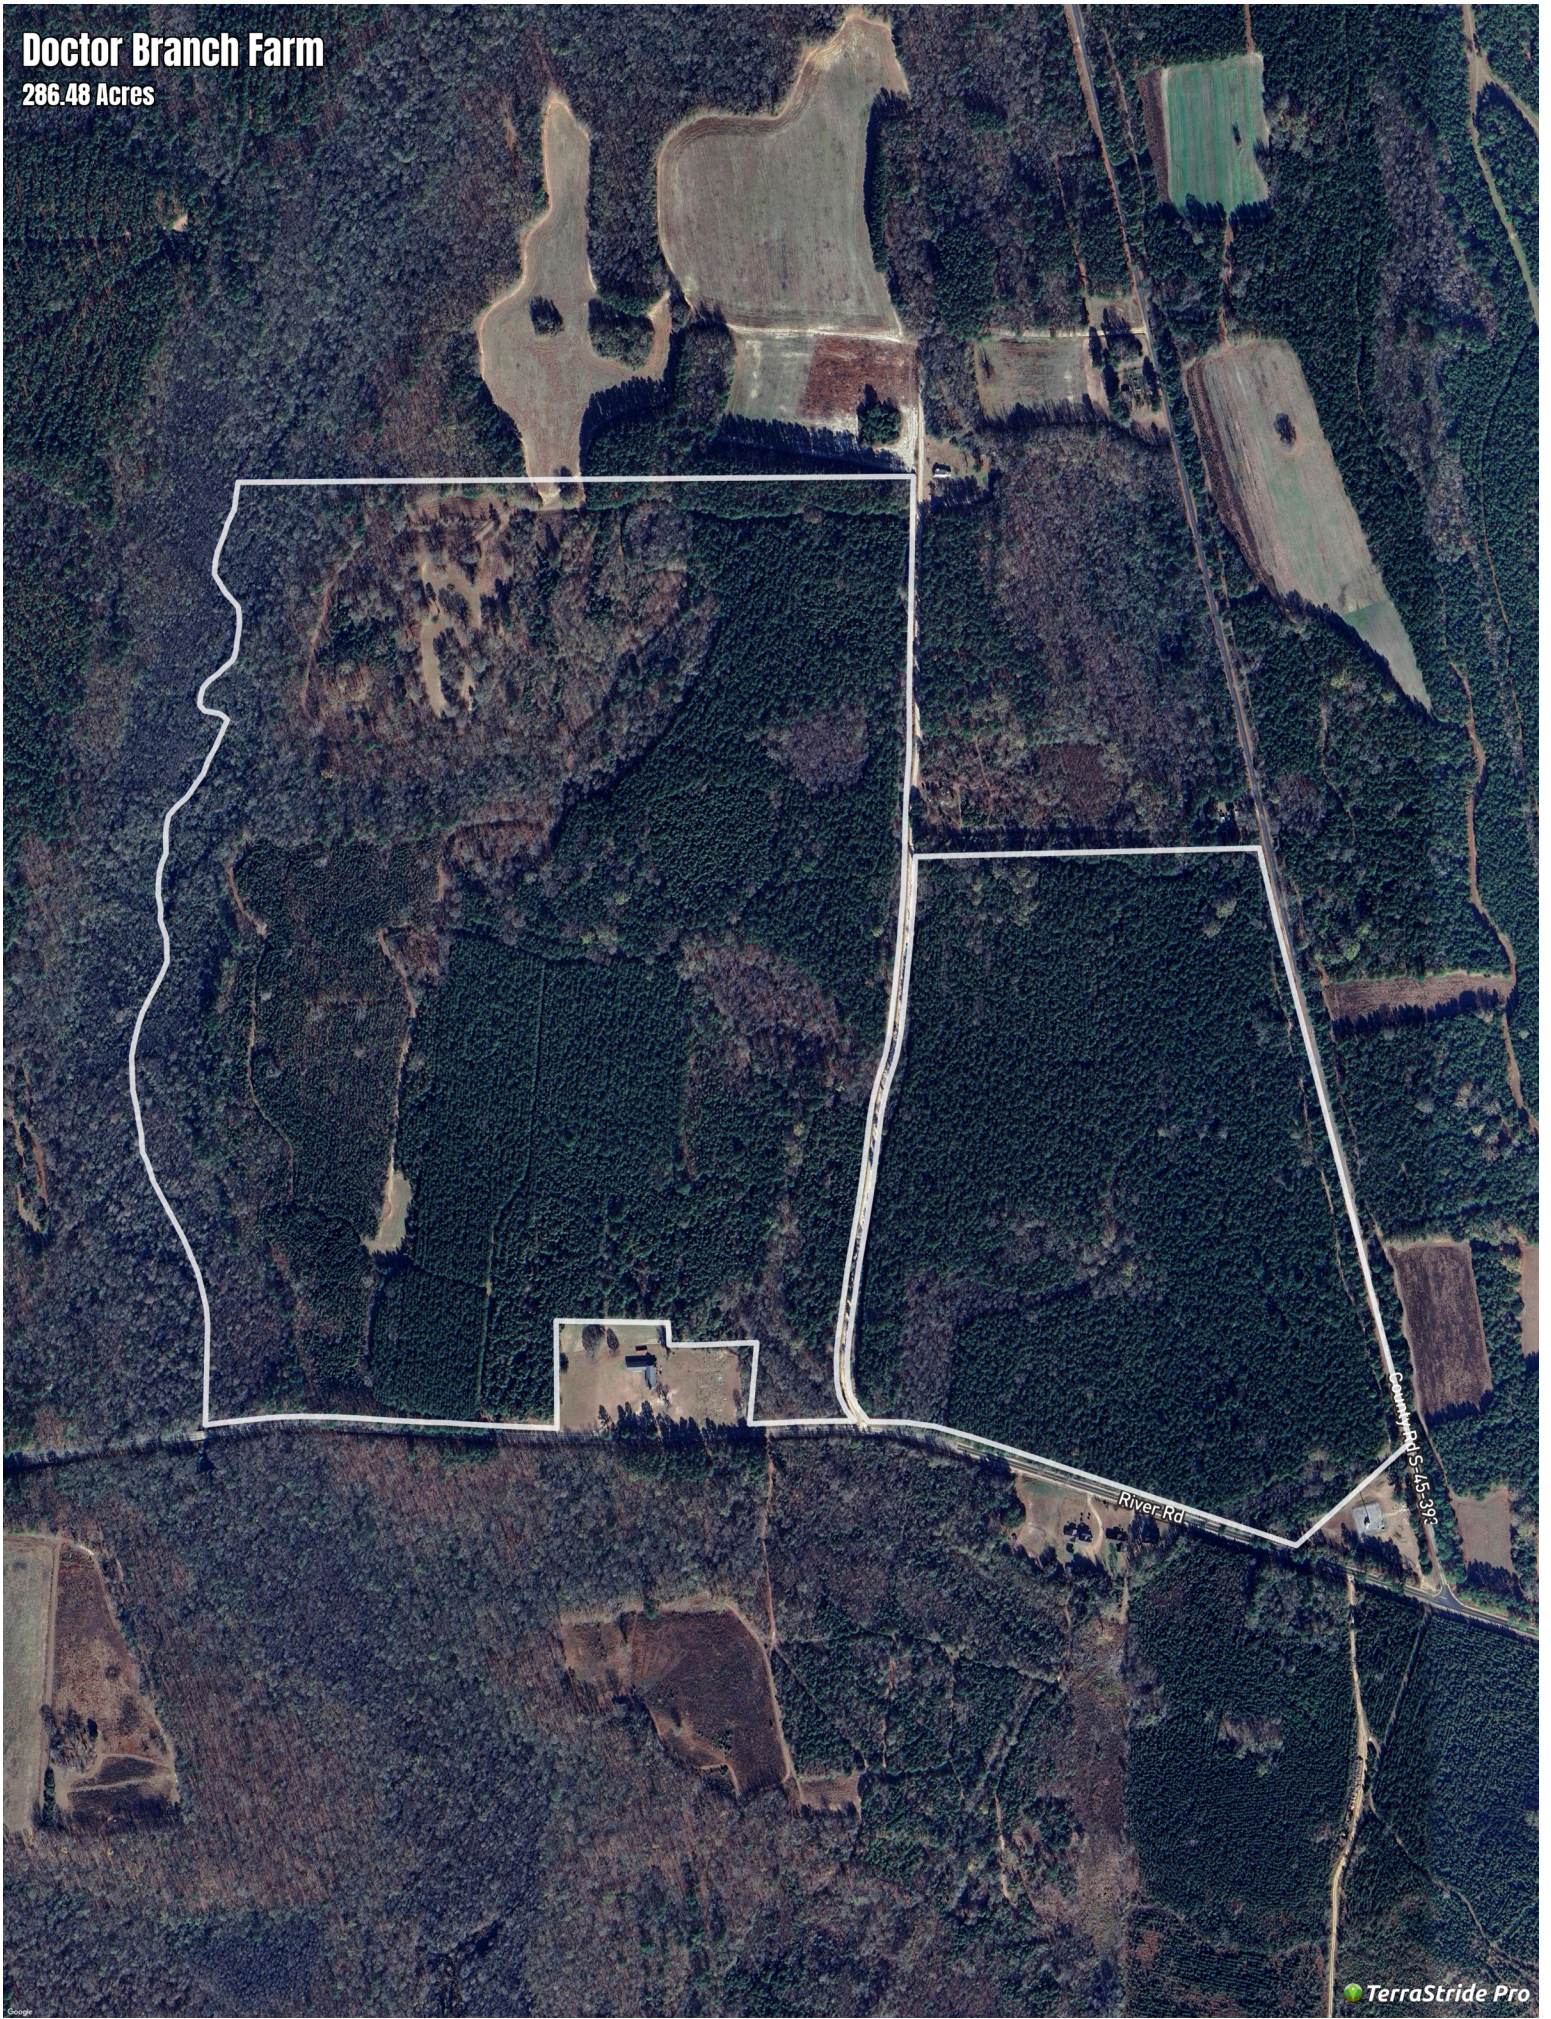

Doctor Branch Farm

286.48 Acres

Doctor Branch Farm

Legend

Boundary

Generated on: April 15, 2024