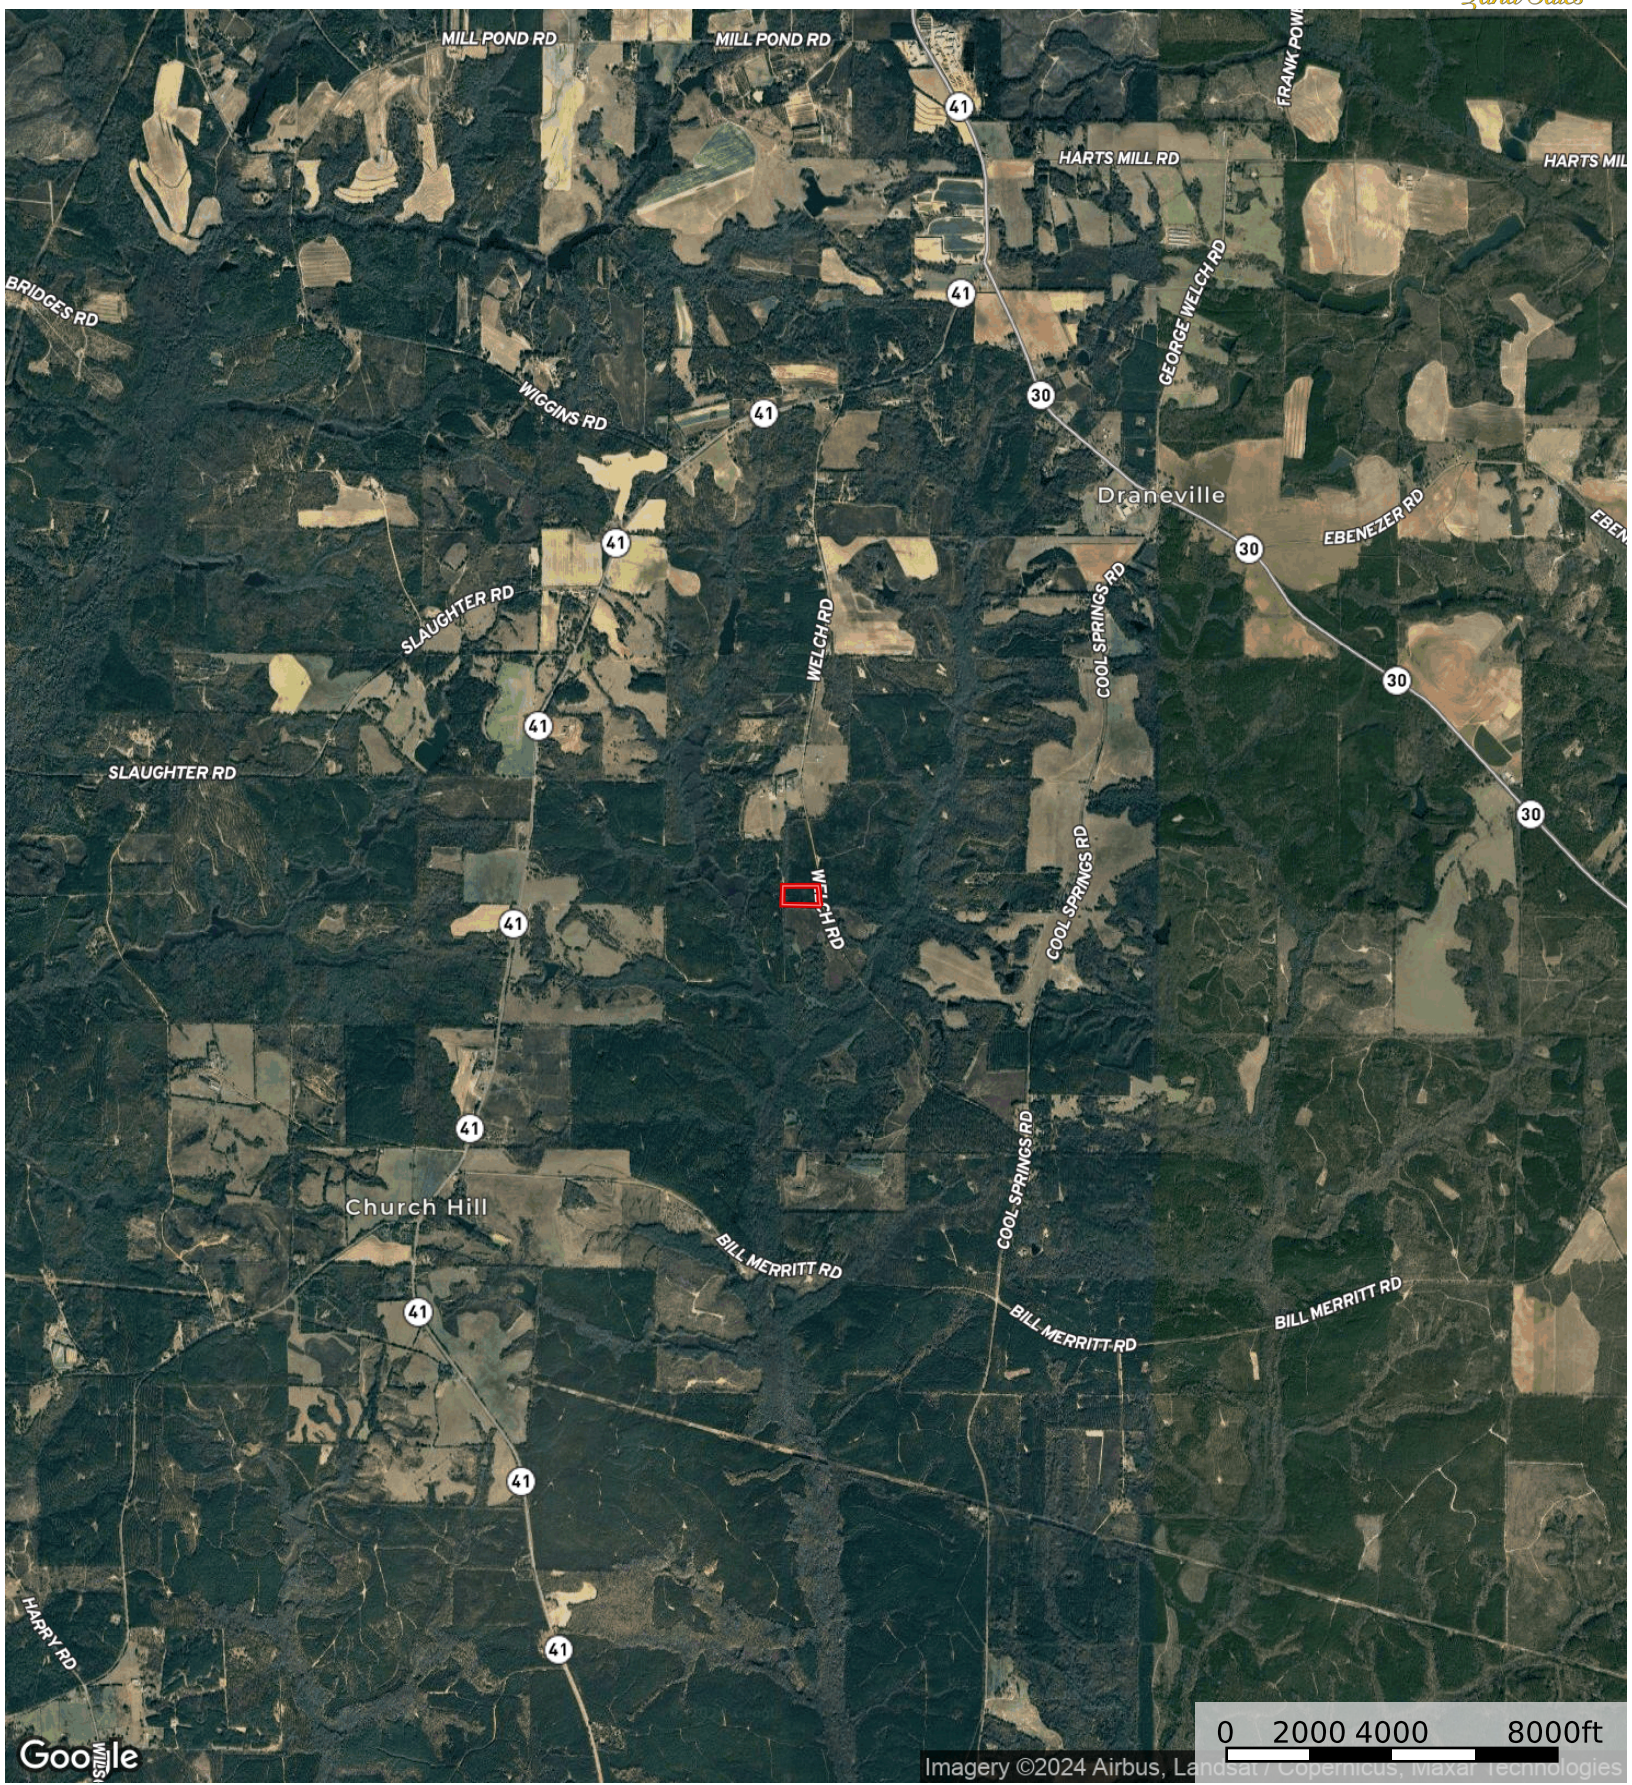

Church Hill Tract

Marion County, Georgia, 10 AC +/-

Imagery ©2024 Airbus, Landsat / Copernicus, Maxar Technologies