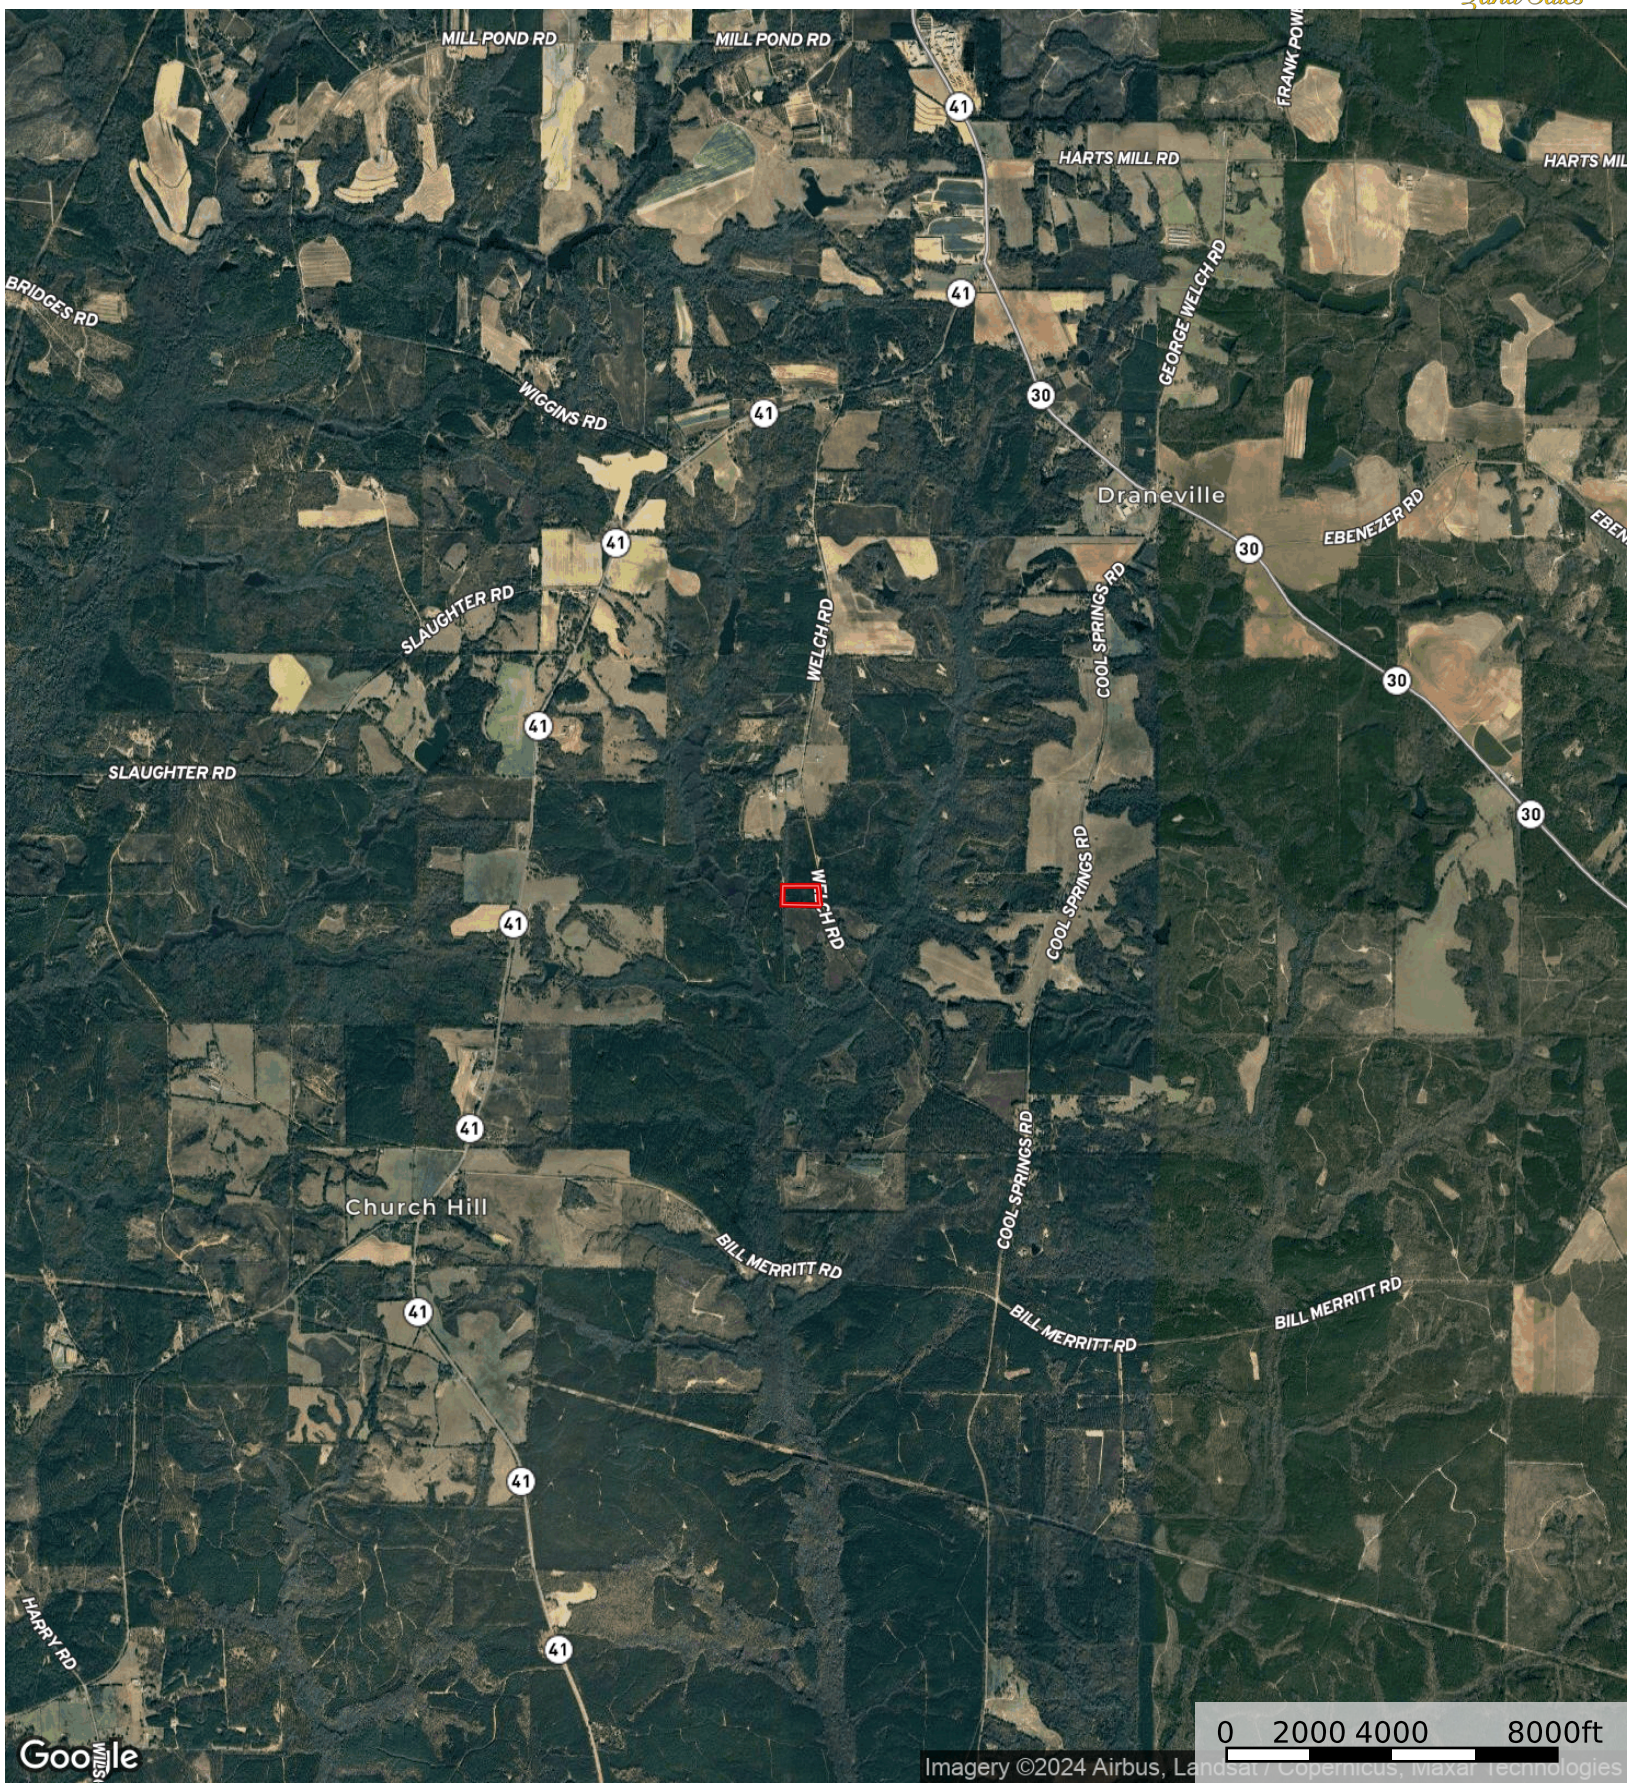

Google

Imagery ©2024 Airbus, Maxar Technologies

# Church Hill Tract

Marion County, Georgia, 10 AC +/-

Imagery ©2024 Airbus, Landsat / Copernicus, Maxar Technologies

Church Hill Tract

Compass South Inc.

P: 8435386814

landsales@compasssouth.com

452 Upchurch Lane

# Church Hill Tract

Marion County, Georgia, 10 AC +/-

Google