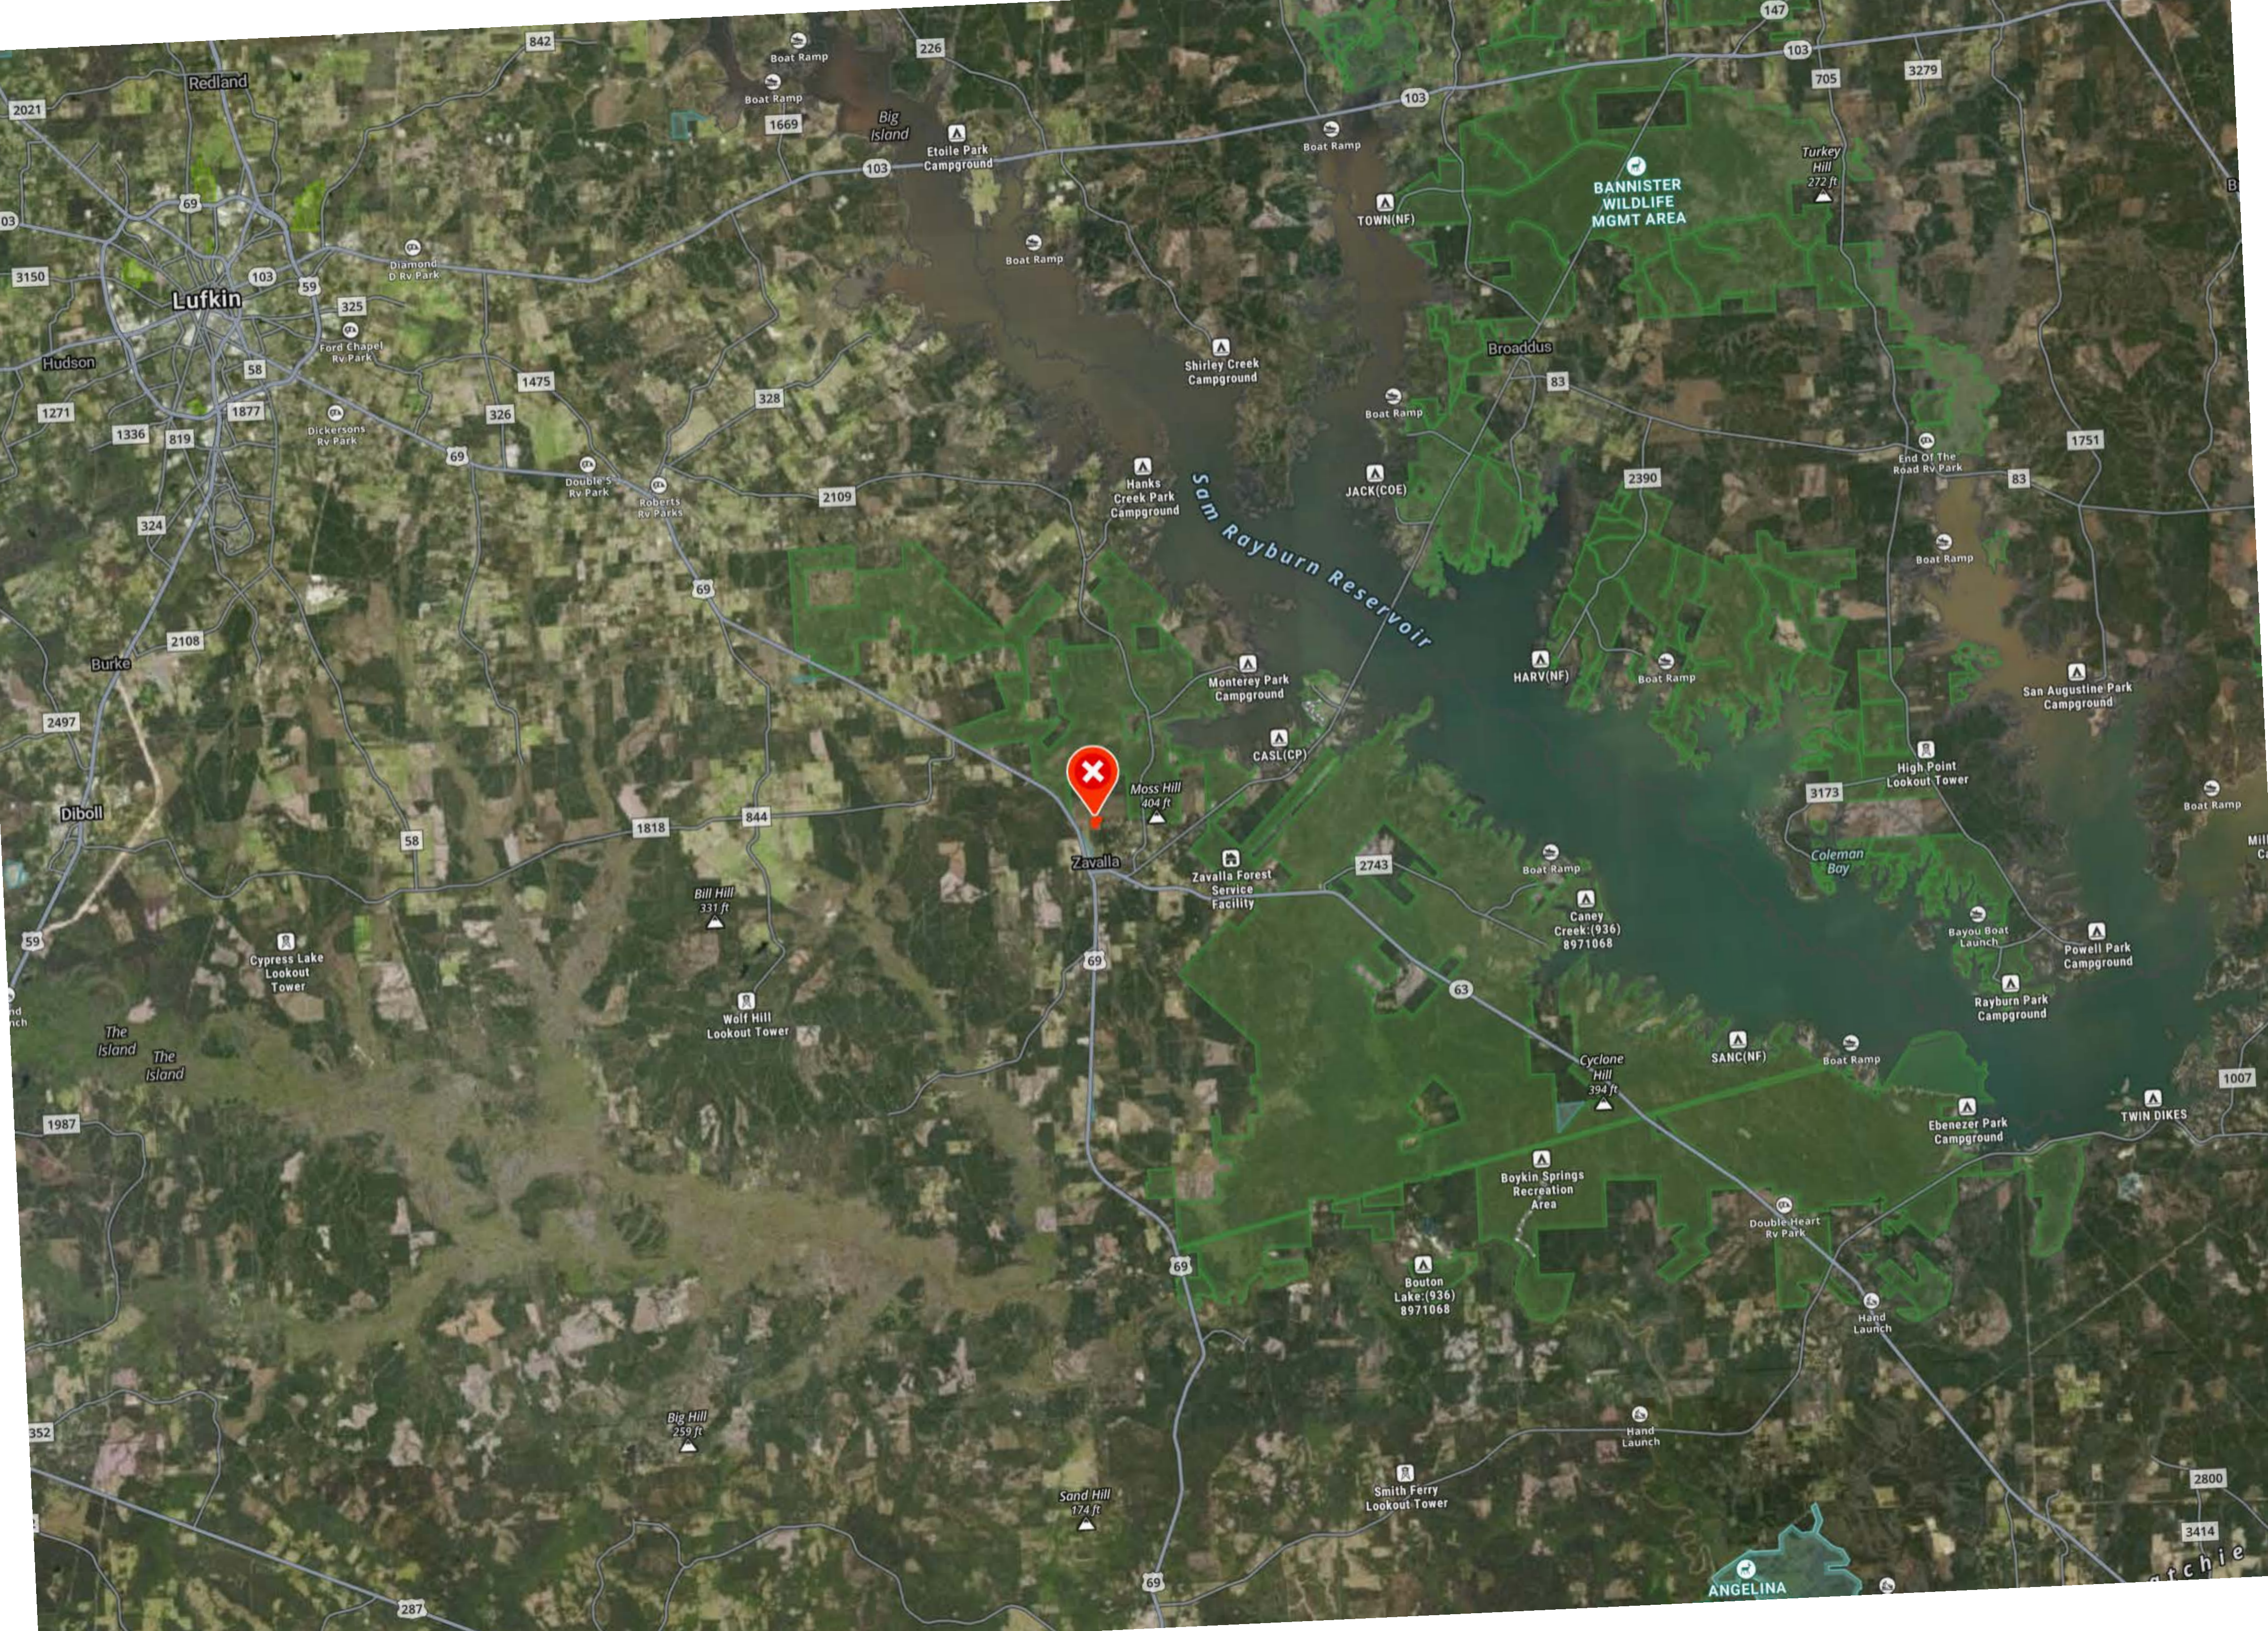

63

East Main St

Fuller St

Marshall Ave

st Main St

County Rd 357

STATE OF

BANNISTER WILDLIFE MGMT AREA