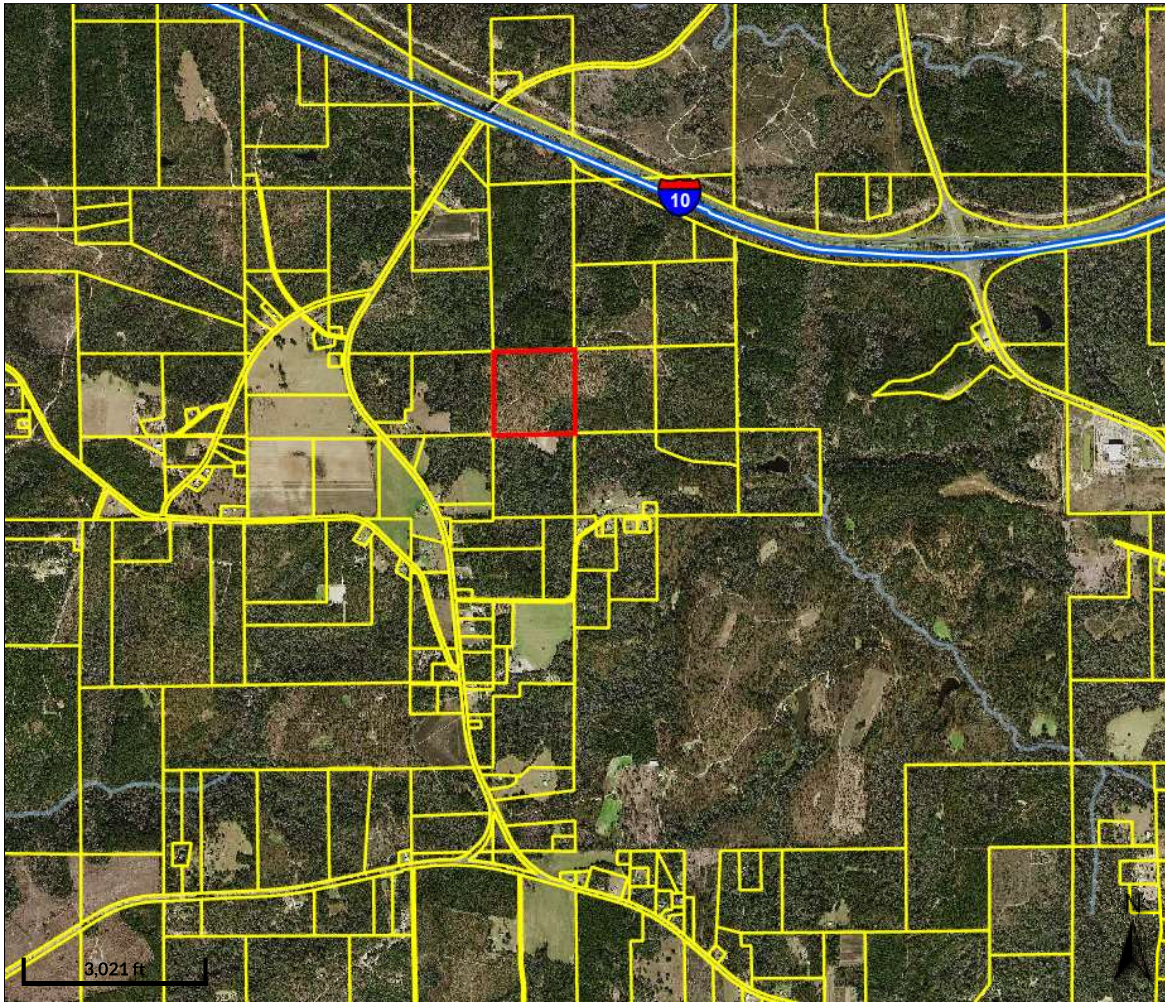

# Gadsden County, FL

## Overview

## Legend

- Parcels
- Roads (Local)
- Roads (Major)
- Streams and Rivers (Large)

<b>Parcel ID</b>	2-33-3N-6W-0000-00310-0000	<b>Alternate ID</b>	12289	<b>Owner Address</b>	ROWAN JAMES C TRUSTEE ROWAN RUTH D TRUSTEE C/O JANA ROWAN LADNER 2010 NW RIVERMEADE WAY ATLANTA, GA 30327	<b>Improvement Value</b>		<b>Just Market Value</b>	\$220,000
<b>Sec/Twp/Rng</b>	33/3N/6W	<b>Class</b>	NO AG ACREAGE (9900)			<b>Land Value</b>	\$220,000	<b>Value</b>	
<b>Property Address</b>	LITTLE SYCAMORE CHURCH RD CHATTAHOOCHEE	<b>Acreage</b>	40.0			<b>Land Ag Value</b>		<b>Total Assessed Value</b>	\$220,000
						<b>Ag Market Value</b>		<b>Exempt Value</b>	
								<b>Taxable Value</b>	

**District** COUNTY  
**Brief** OR 916 P 691 (EASEMENT); OR 59  
**Tax Description**

(Note: Not to be used on legal documents)

Date created: 1/2/2025  
 Last Data Uploaded: 1/2/2025 2:21:30 AM

Developed by **SCHNEIDER**  
 GEOSPATIAL