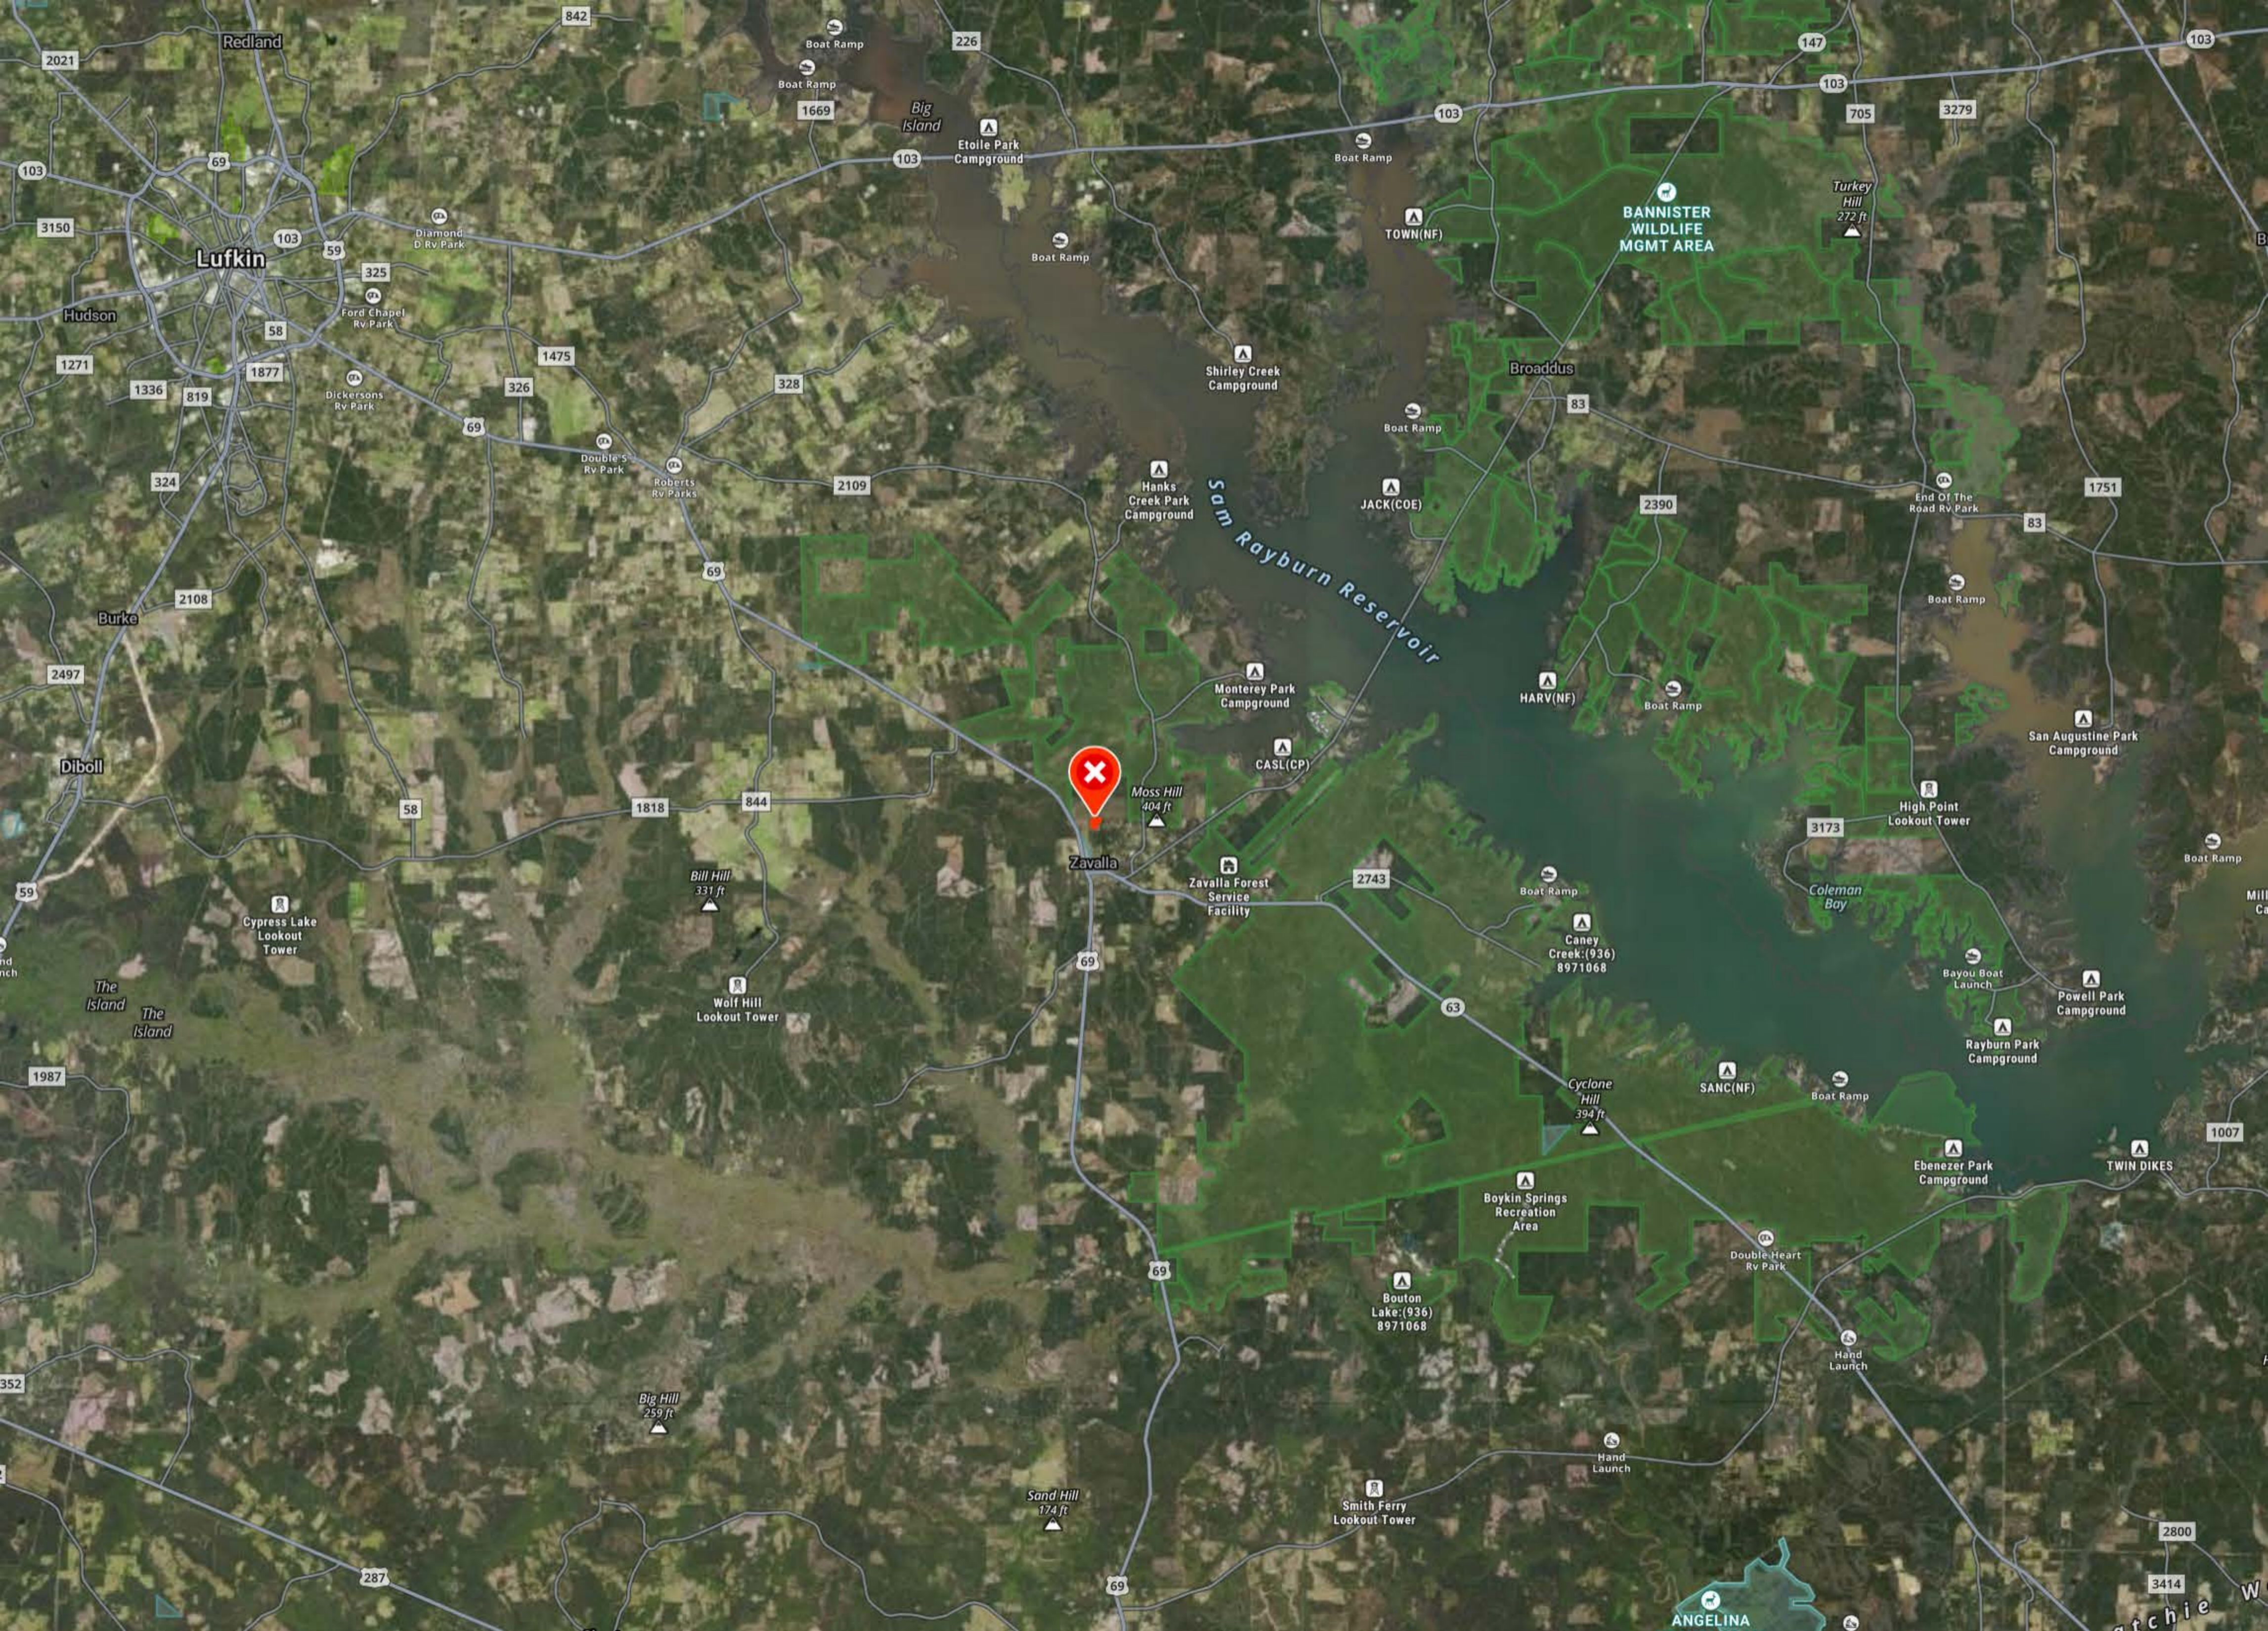

Lufkin

Zavalla

Sam Rayburn Reservoir

BANNISTER WILDLIFE MGMT AREA

Broaddus

Zavalla Forest Service Facility

Moss Hill 404 ft

Caney Creek: (936) 8971068

Cyclone Hill 394 ft

Boykin Springs Recreation Area

Bouton Lake: (936) 8971068

ANGELINA

2800

3414

atchie W